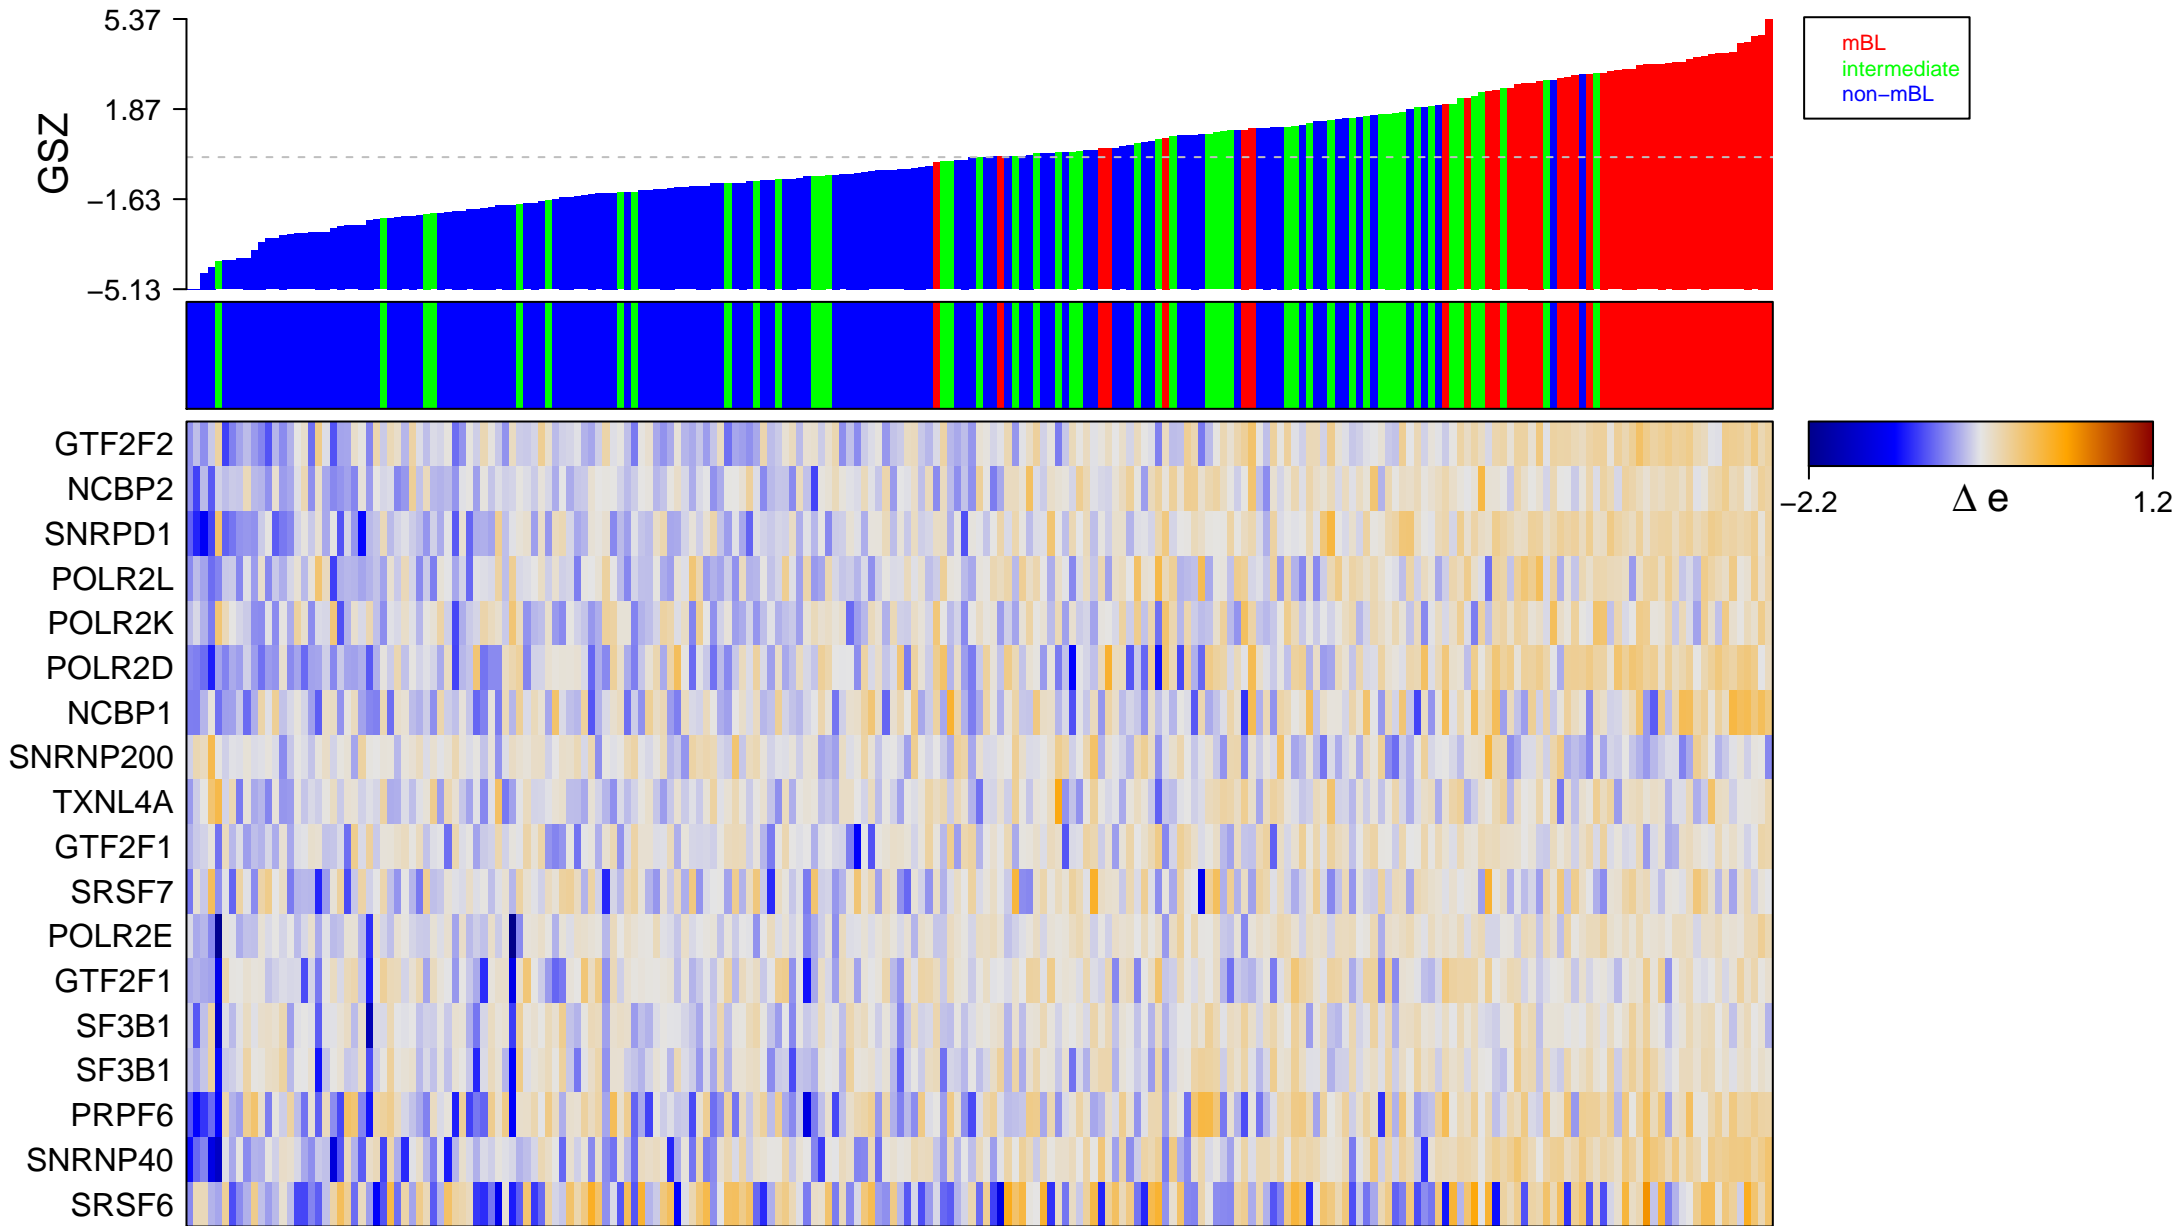

REACTOME_MRNA_SPLICING_MINOR_PATHWAY

REACTOME_MRNA_SPLICING_MINOR_PATHWAY

■ on
■ -
□ off

REACTOME_MRNA_SPLICING_MINOR_PATHWAY