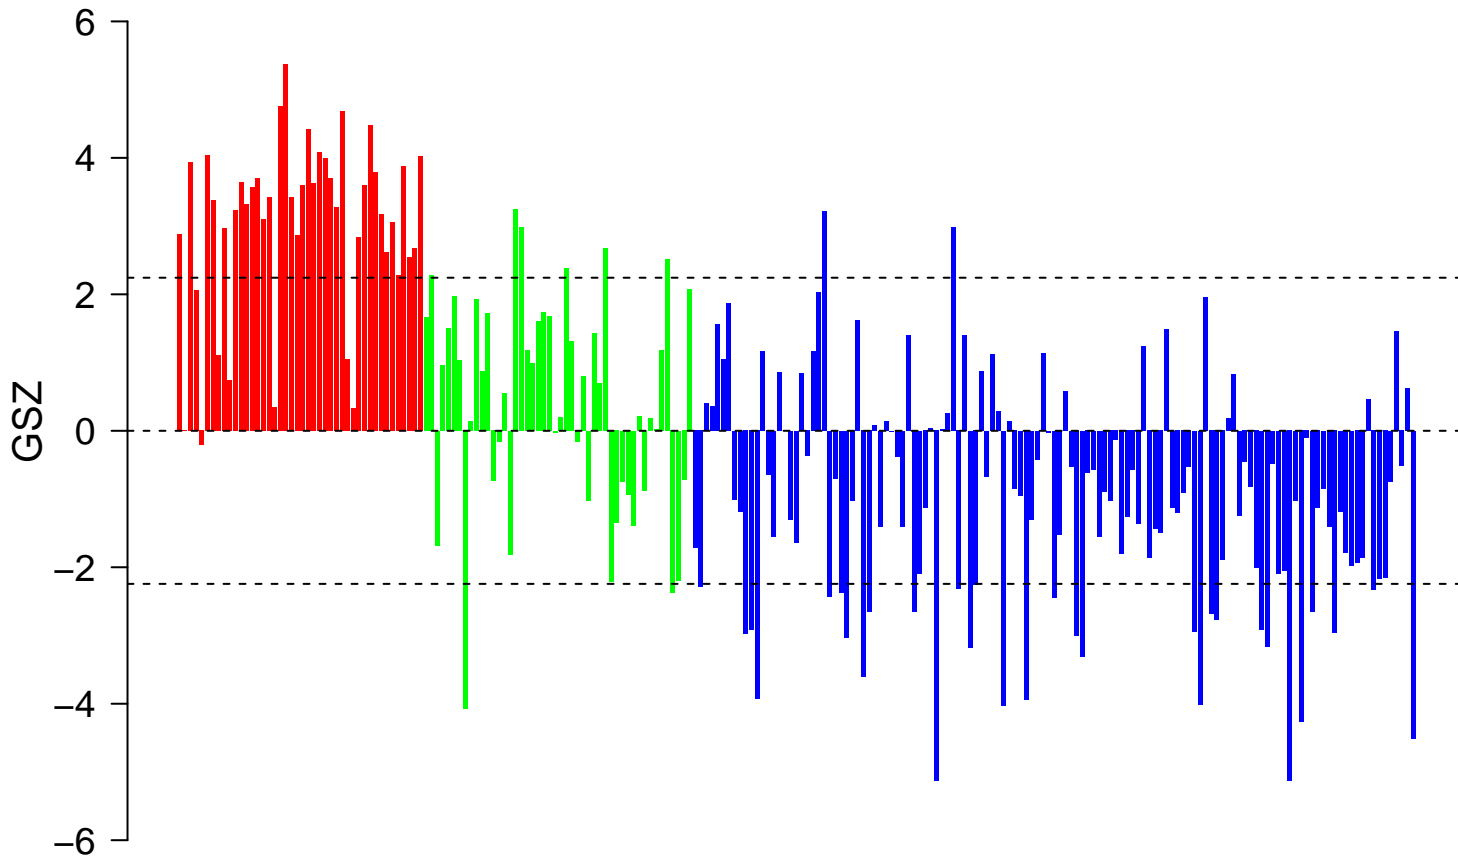

REACTOME_MRNA_SPLICING_MINOR_PATHWAY

REACTOME_MRNA_SPLICING_MINOR_PATHWAY

■ on
■ -
□ off

REACTOME_MRNA_SPLICING_MINOR_PATHWAY