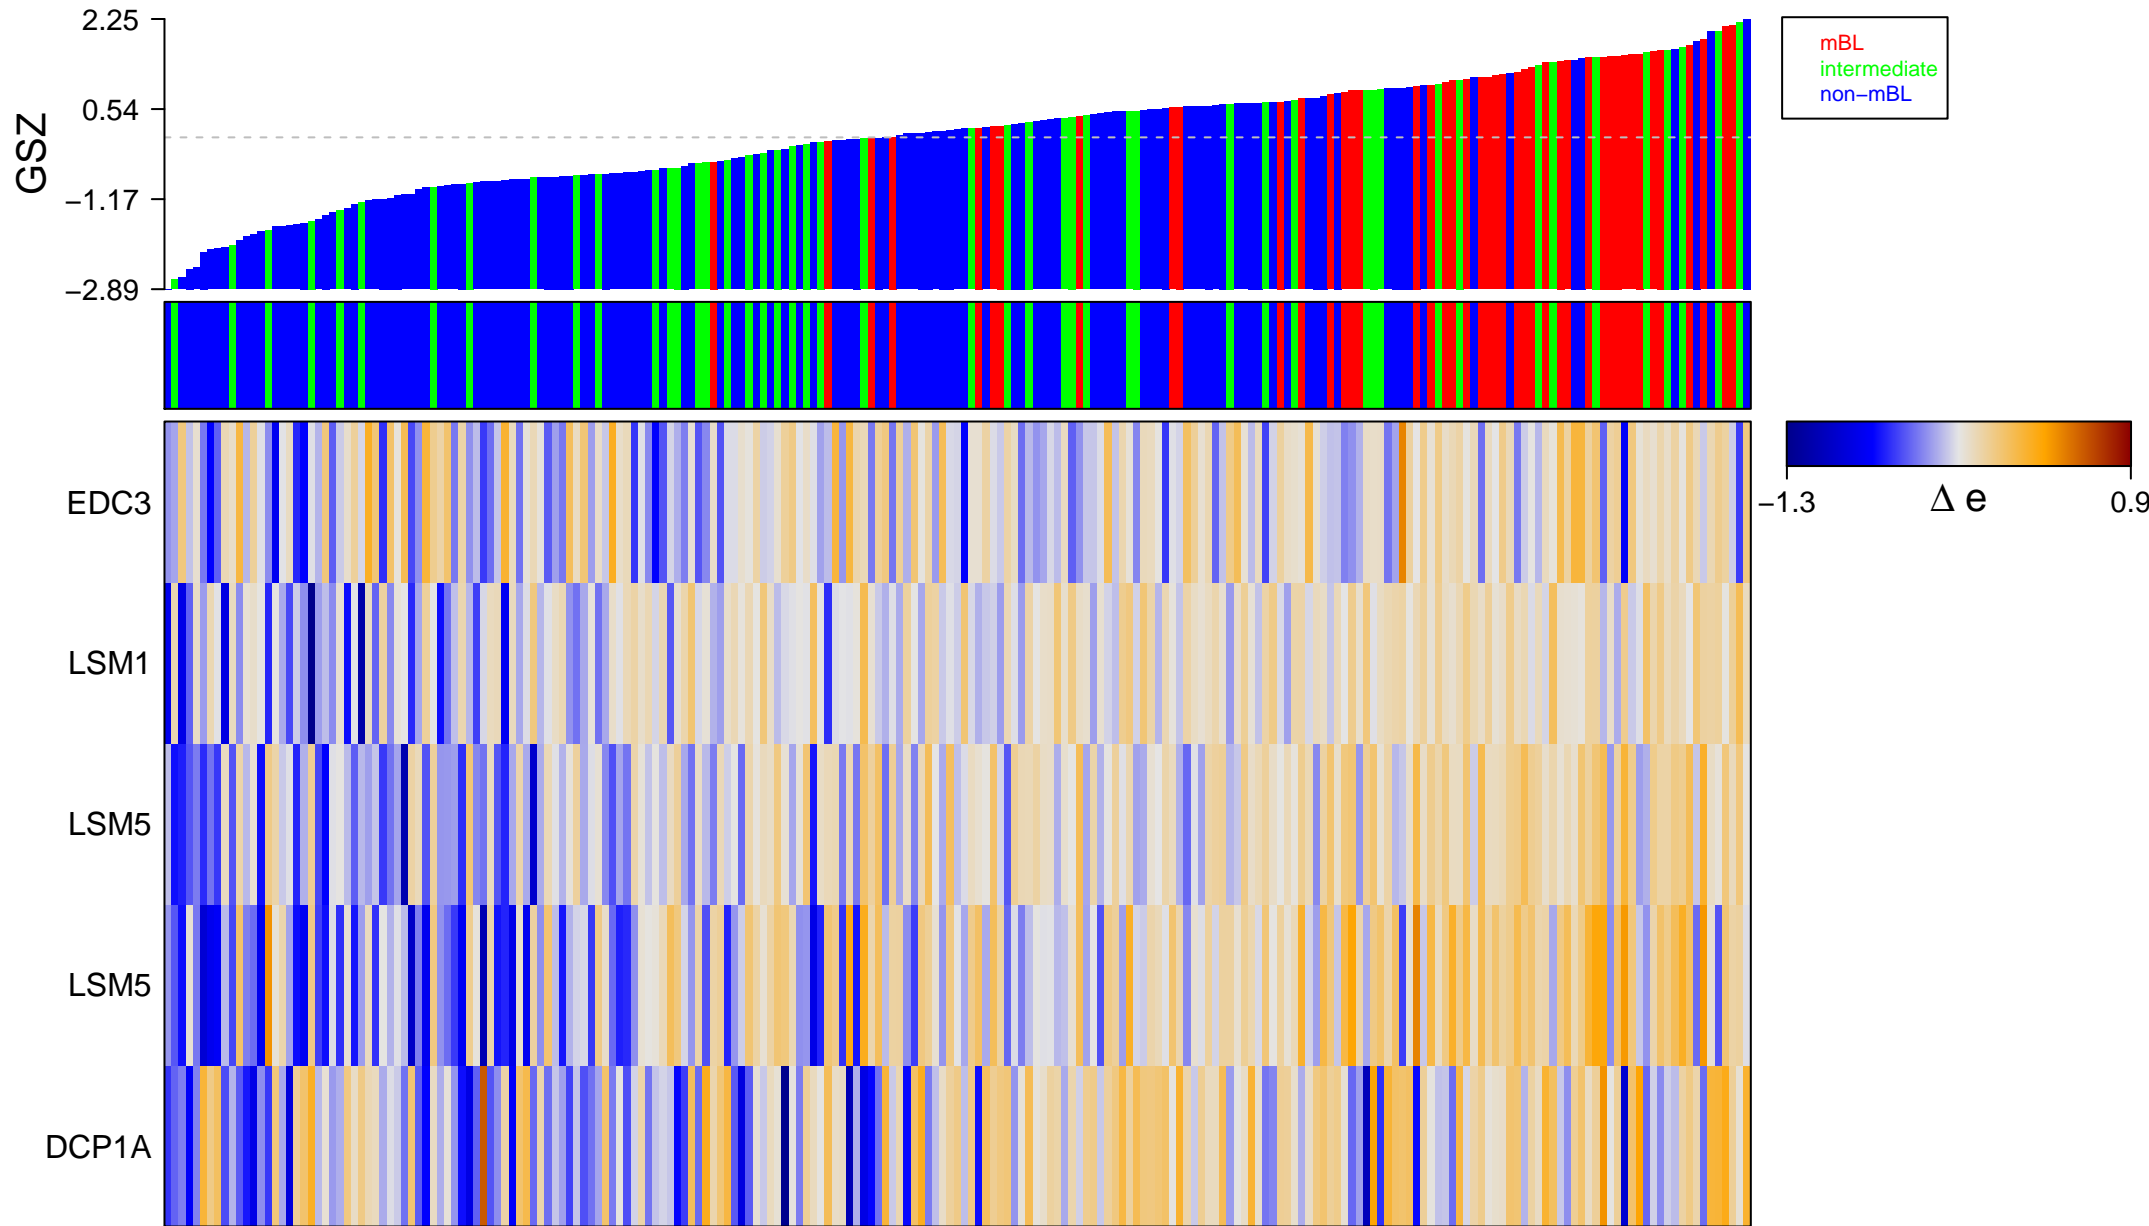

REACTOME_MRNA_DECAY_BY_5_TO_3_EXORIBONUCLEASE

REACTOME_MRNA_DECAY_BY_5_TO_3_EXORIBONUCLEASE

■ on
■ -
□ off

REACTOME_MRNA_DECAY_BY_5_TO_3_EXORIBONUCLEASE