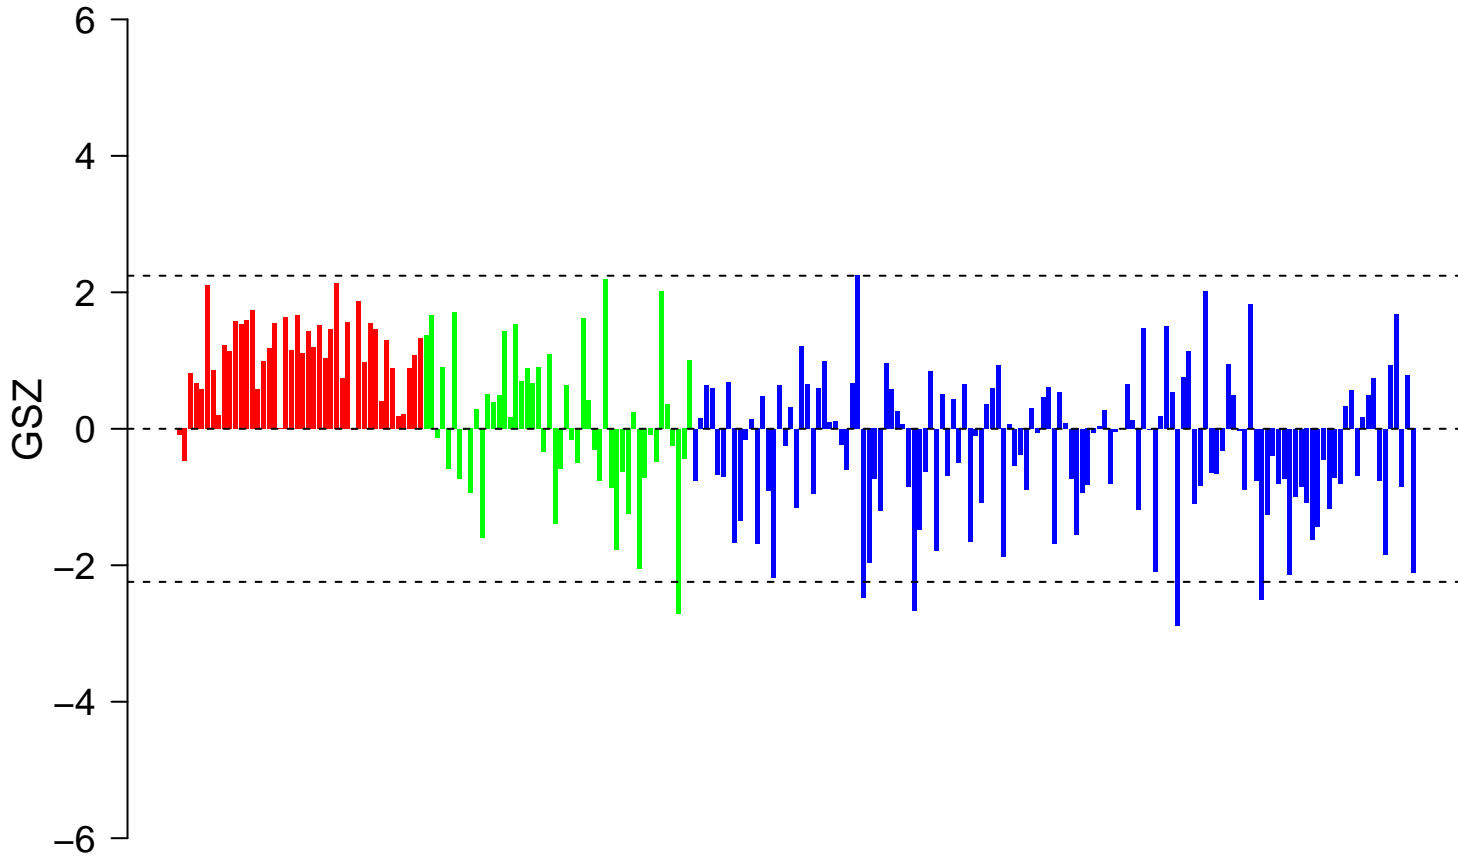

REACTOME_MRNA_DECAY_BY_5_TO_3_EXORIBONUCLEASE

REACTOME_MRNA_DECAY_BY_5_TO_3_EXORIBONUCLEASE

■ on
■ -
□ off

REACTOME_MRNA_DECAY_BY_5_TO_3_EXORIBONUCLEASE