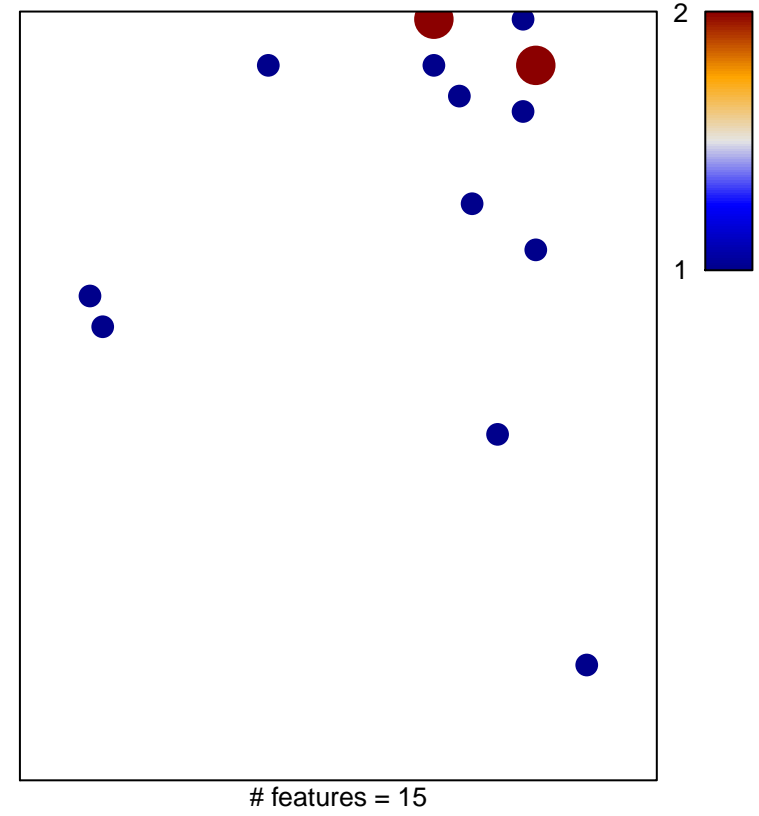

REACTOME_MRNA_DECAY_BY_3_TO_5_EXORIBONUCLEASE

REACTOME_MRNA_DECAY_BY_3_TO_5_EXORIBONUCLEASE

■ on
■ -
□ off

REACTOME_MRNA_DECAY_BY_3_TO_5_EXORIBONUCLEASE