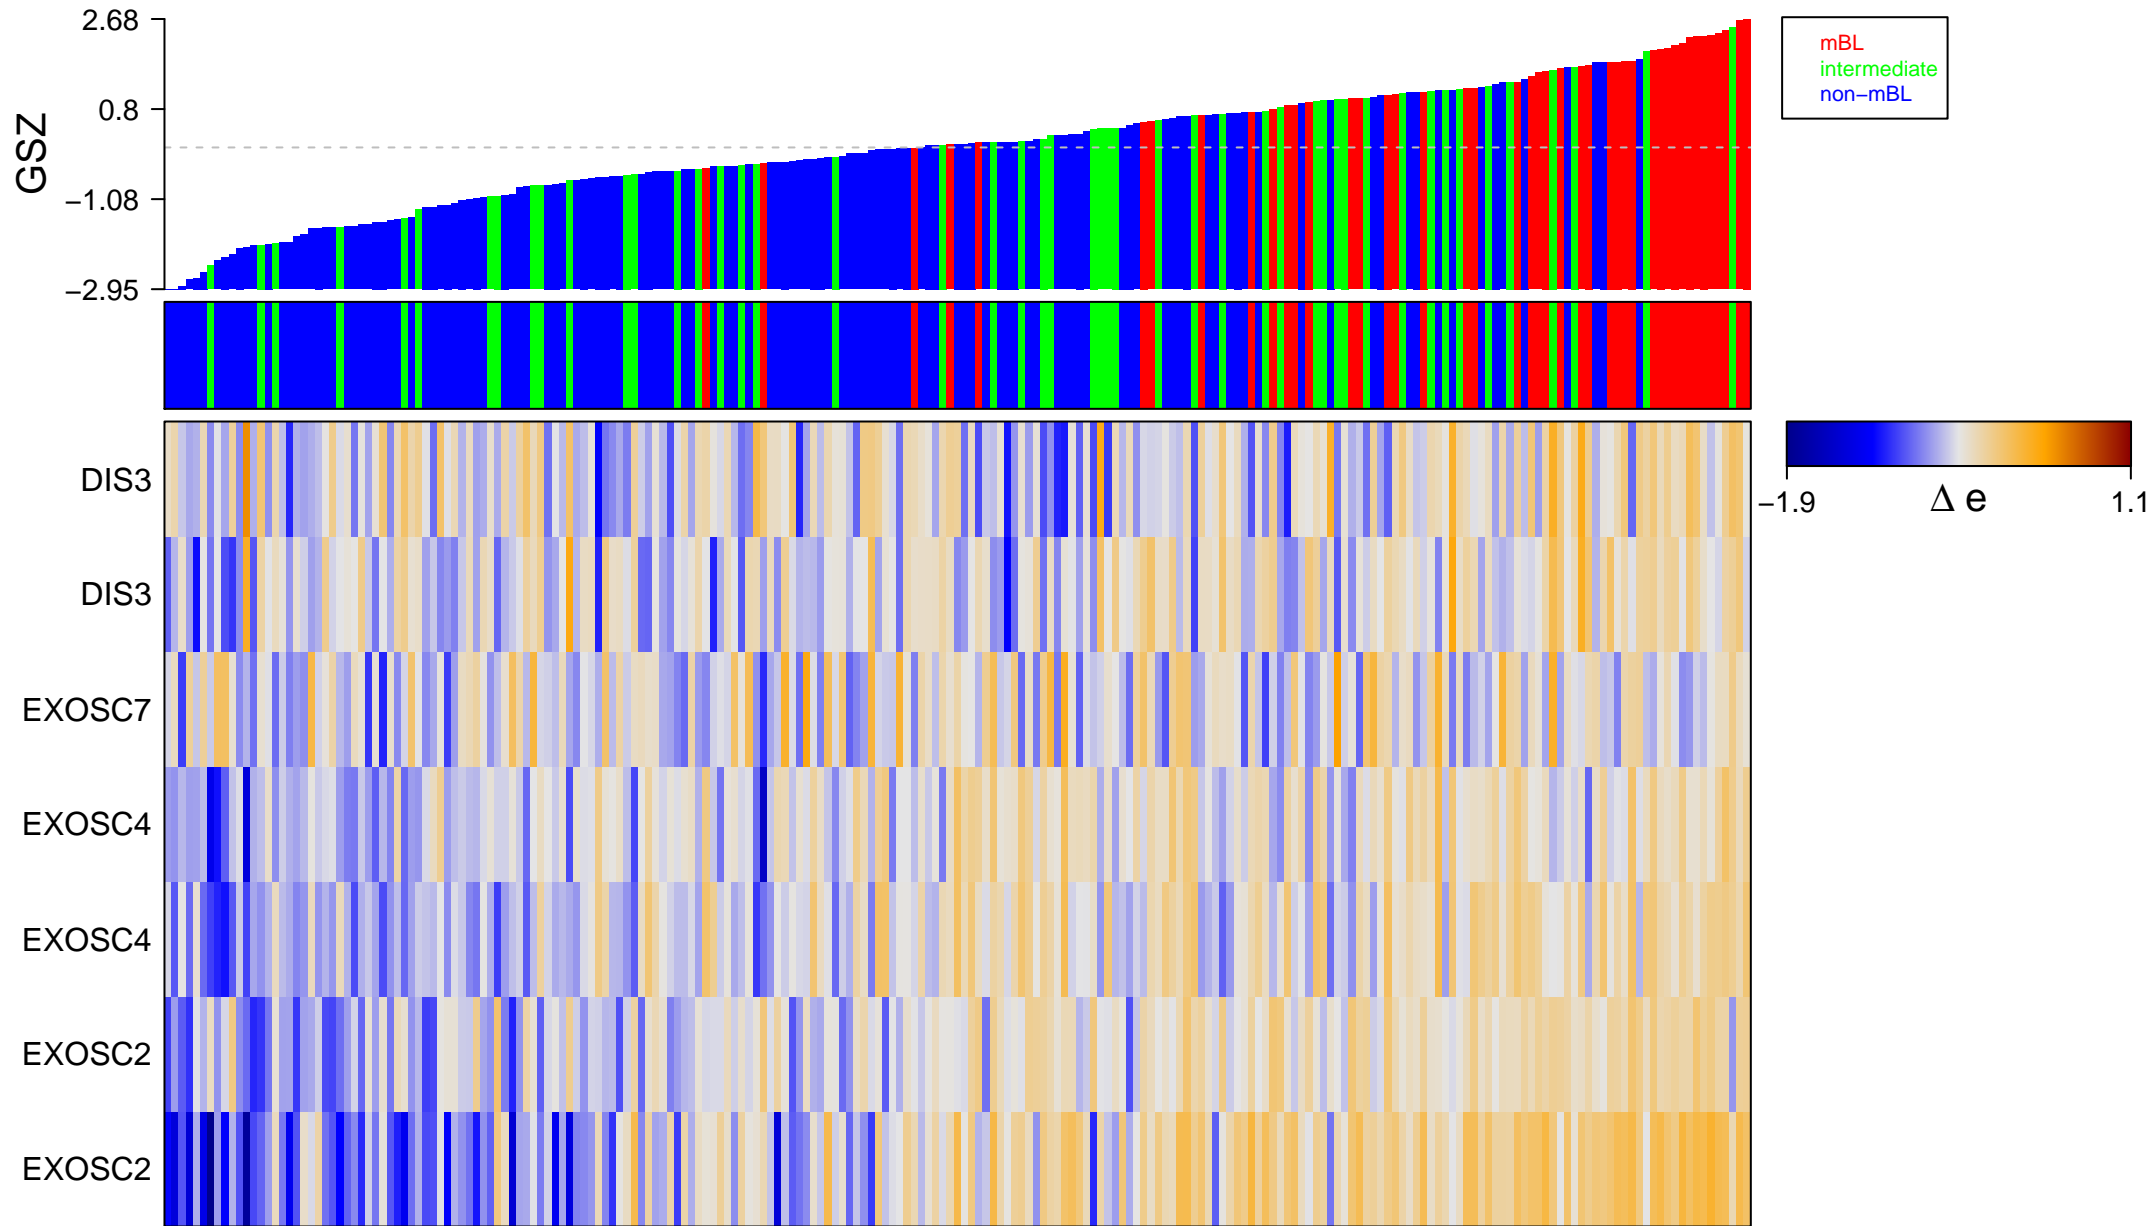

REACTOME_MRNA_DECAY_BY_3_TO_5_EXORIBONUCLEASE

REACTOME_MRNA_DECAY_BY_3_TO_5_EXORIBONUCLEASE

■ on
■ -
□ off

REACTOME_MRNA_DECAY_BY_3_TO_5_EXORIBONUCLEASE