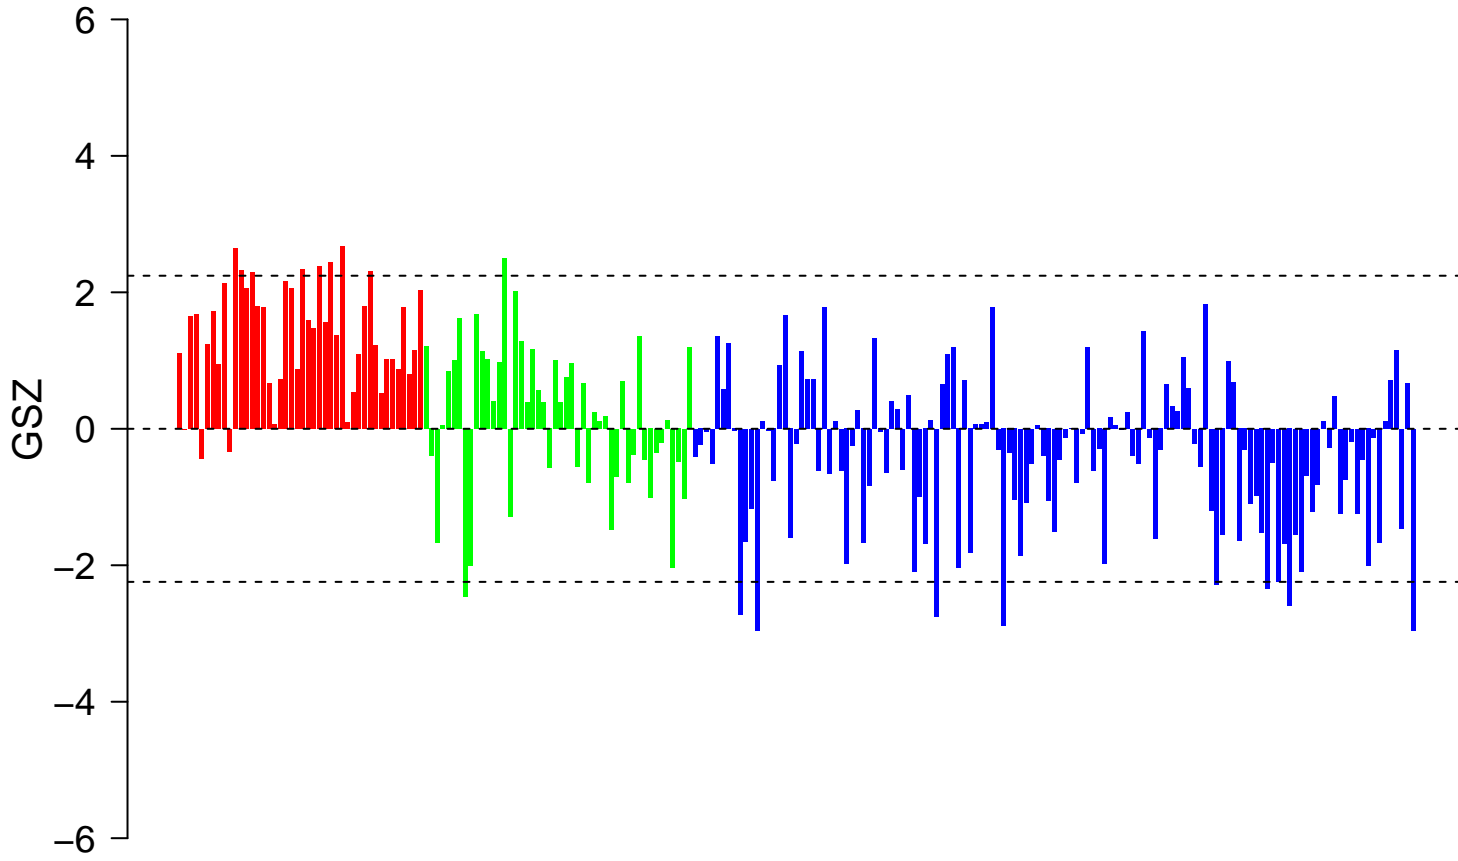

REACTOME_MRNA_DECAY_BY_3_TO_5_EXORIBONUCLEASE

REACTOME_MRNA_DECAY_BY_3_TO_5_EXORIBONUCLEASE

■ on
■ -
□ off

REACTOME_MRNA_DECAY_BY_3_TO_5_EXORIBONUCLEASE