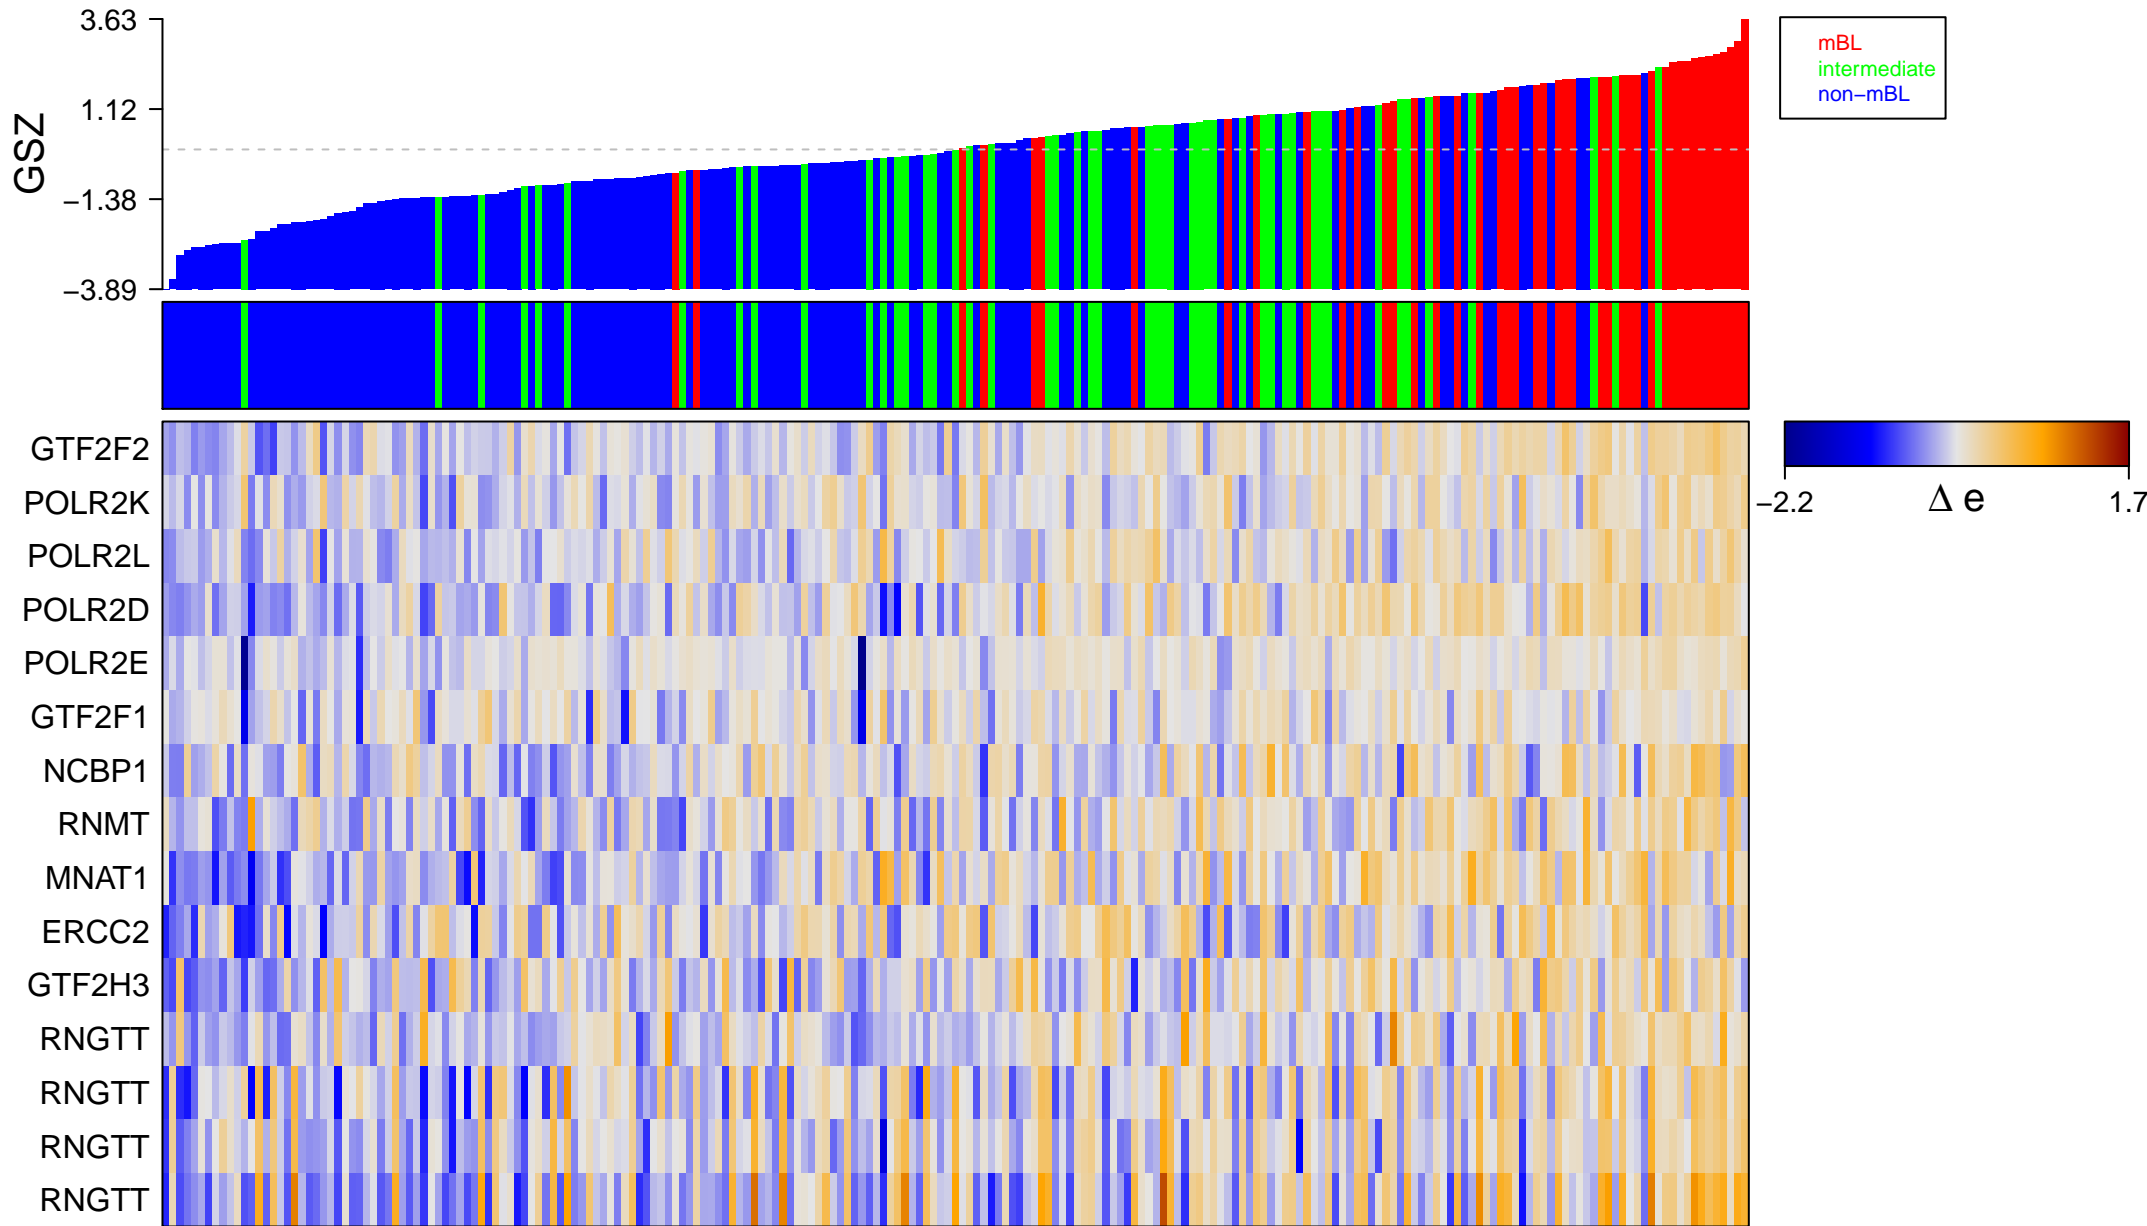

REACTOME_MRNA_CAPPING

REACTOME_MRNA_CAPPING

■ on
■ -
□ off

REACTOME_MRNA_CAPPING