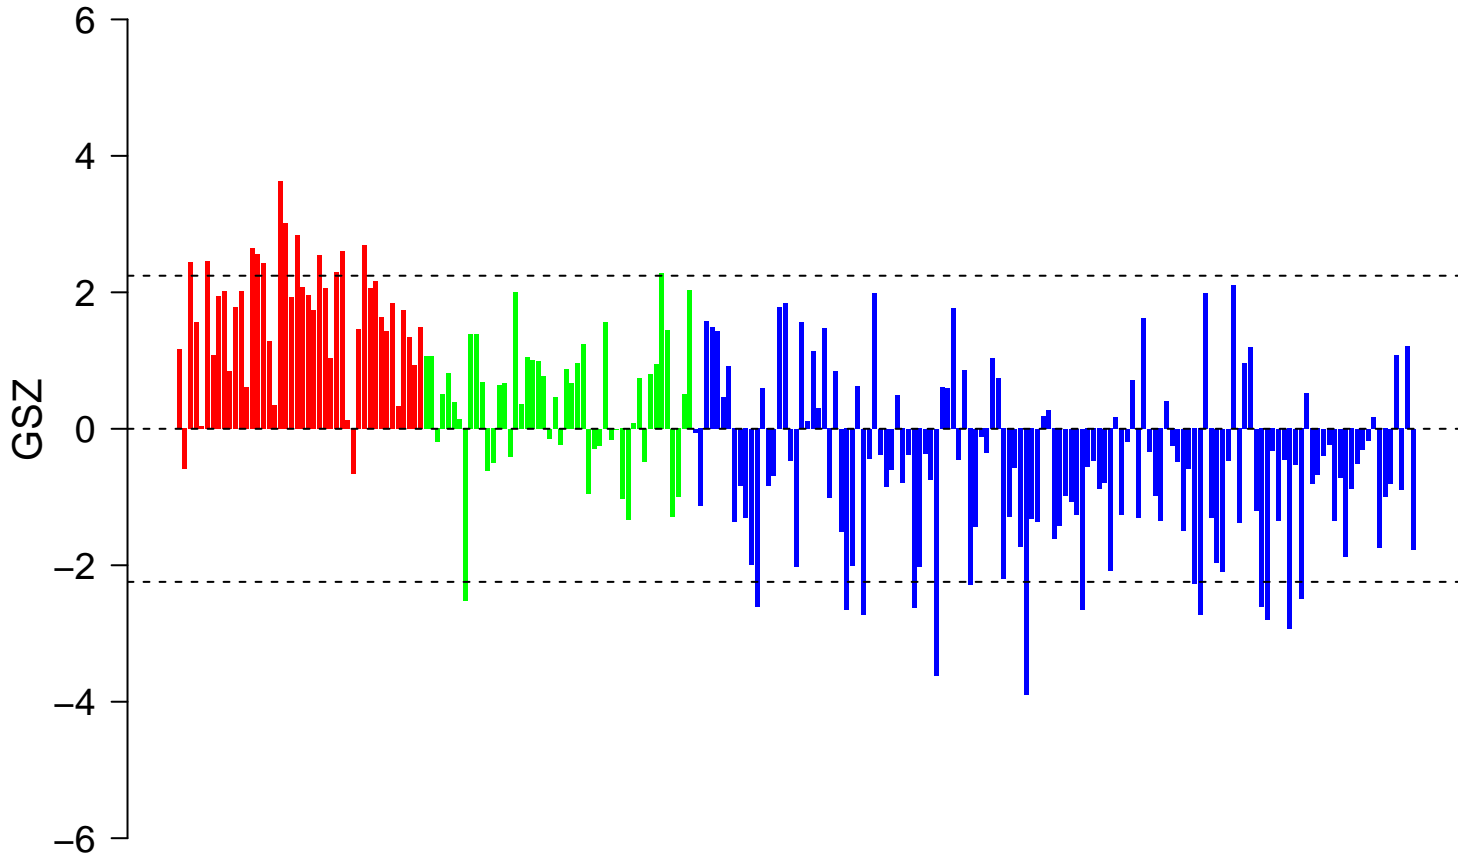

REACTOME_MRNA_CAPPING

REACTOME_MRNA_CAPPING

■ on
■ -
□ off

REACTOME_MRNA_CAPPING