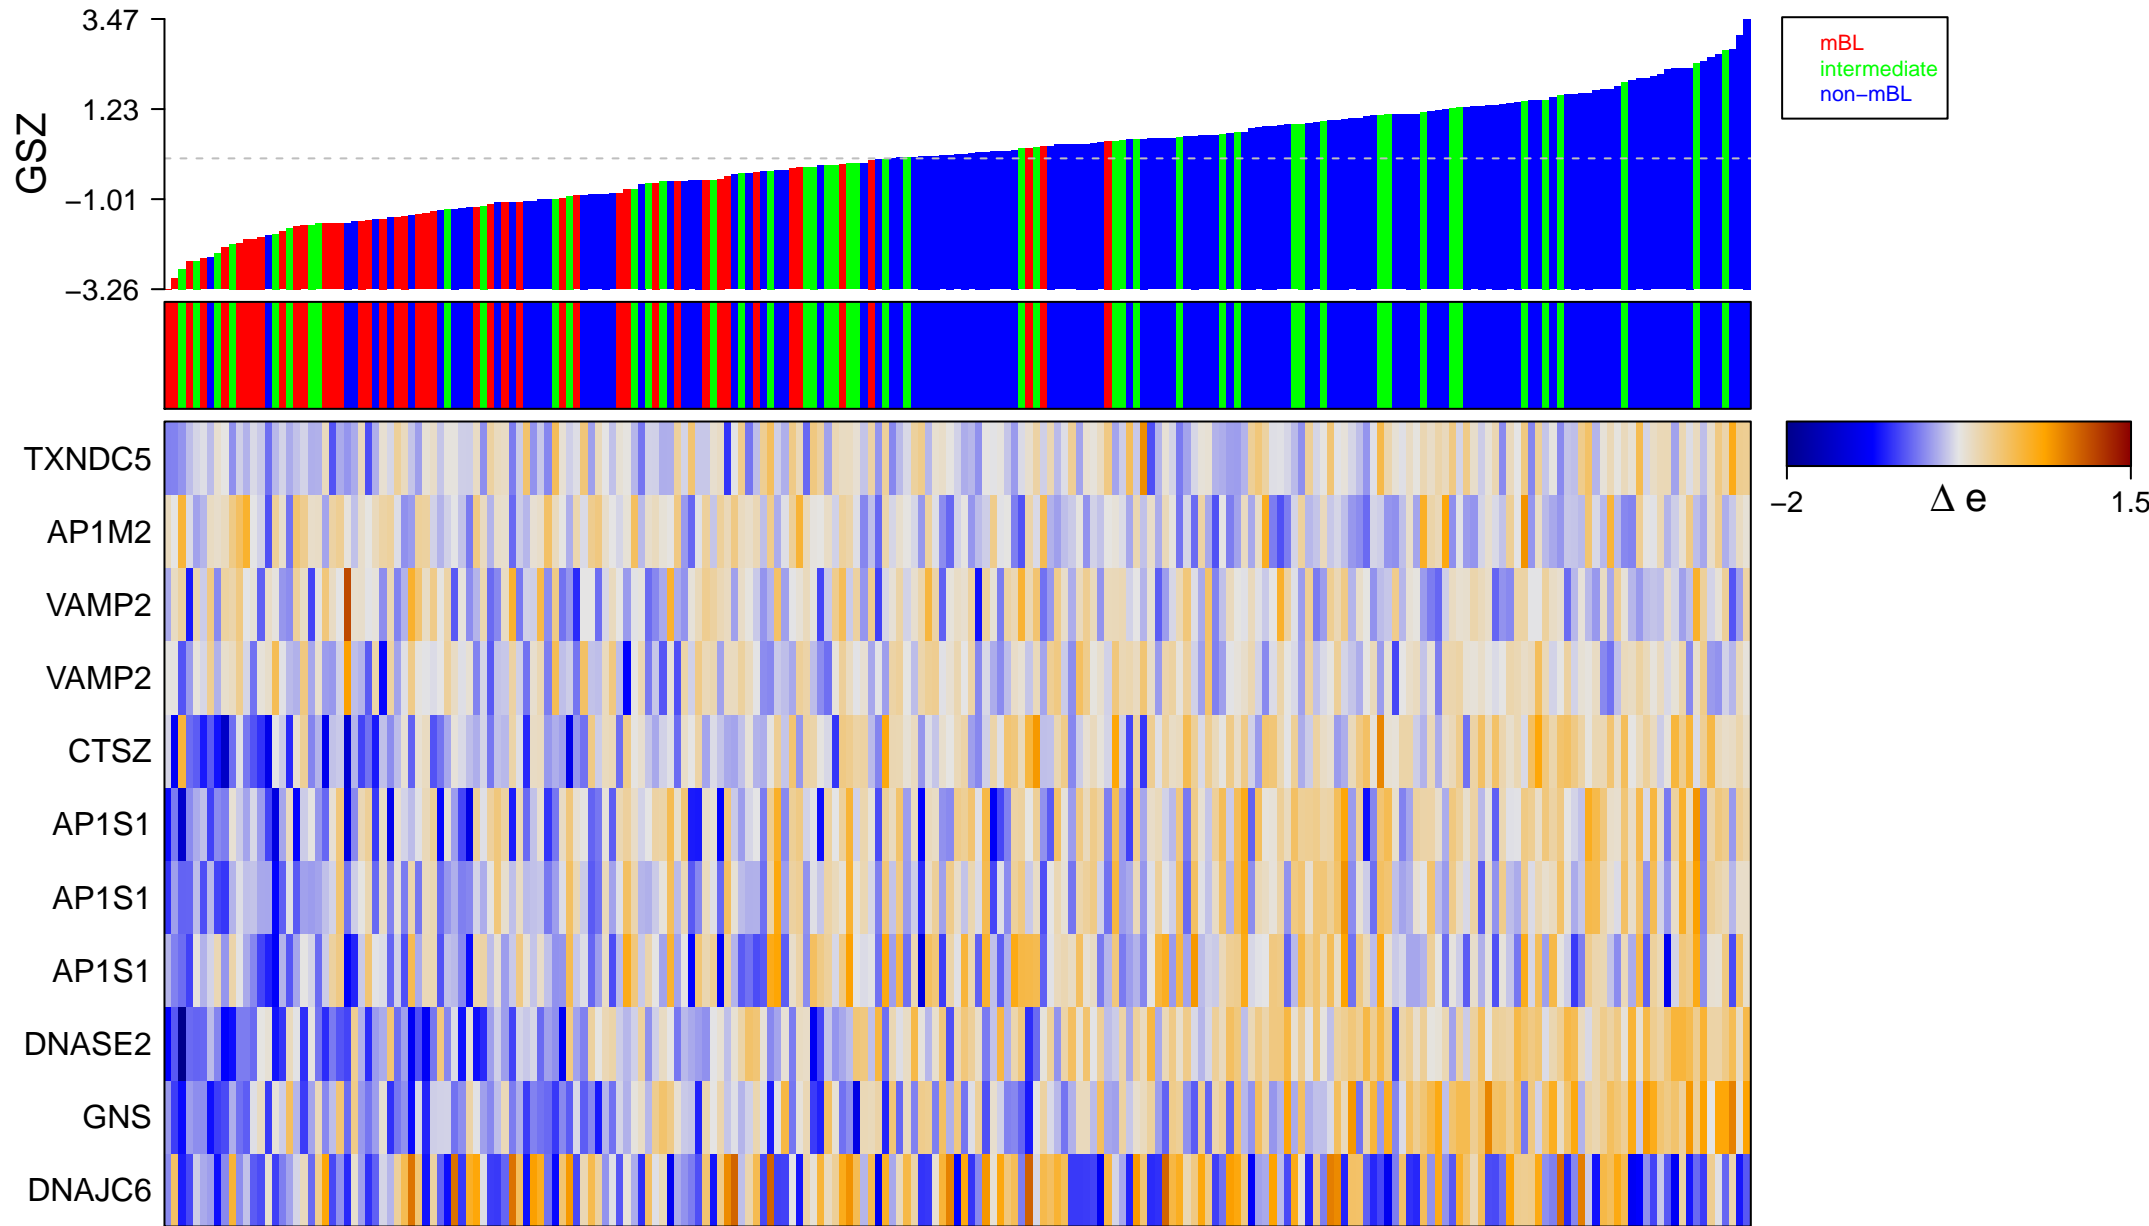

# REACTOME\_LYSOSOME\_VESICLE\_BIOGENESIS

# REACTOME\_LYSOSOME\_VESICLE\_BIOGENESIS

■ on  
■ -  
□ off