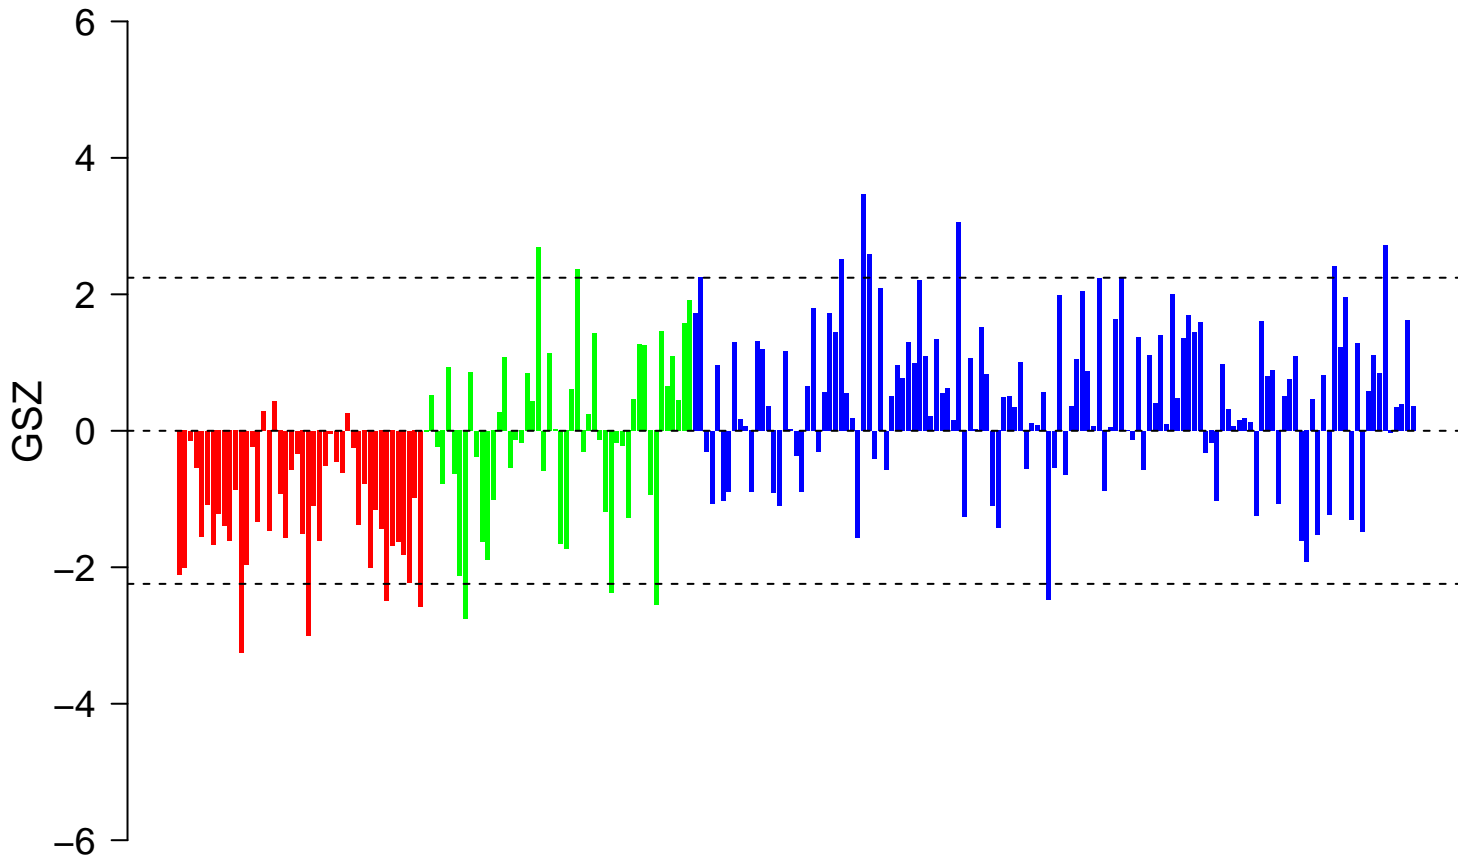

# REACTOME\_LYSOSOME\_VESICLE\_BIOGENESIS

# REACTOME\_LYSOSOME\_VESICLE\_BIOGENESIS

■ on  
■ -  
□ off