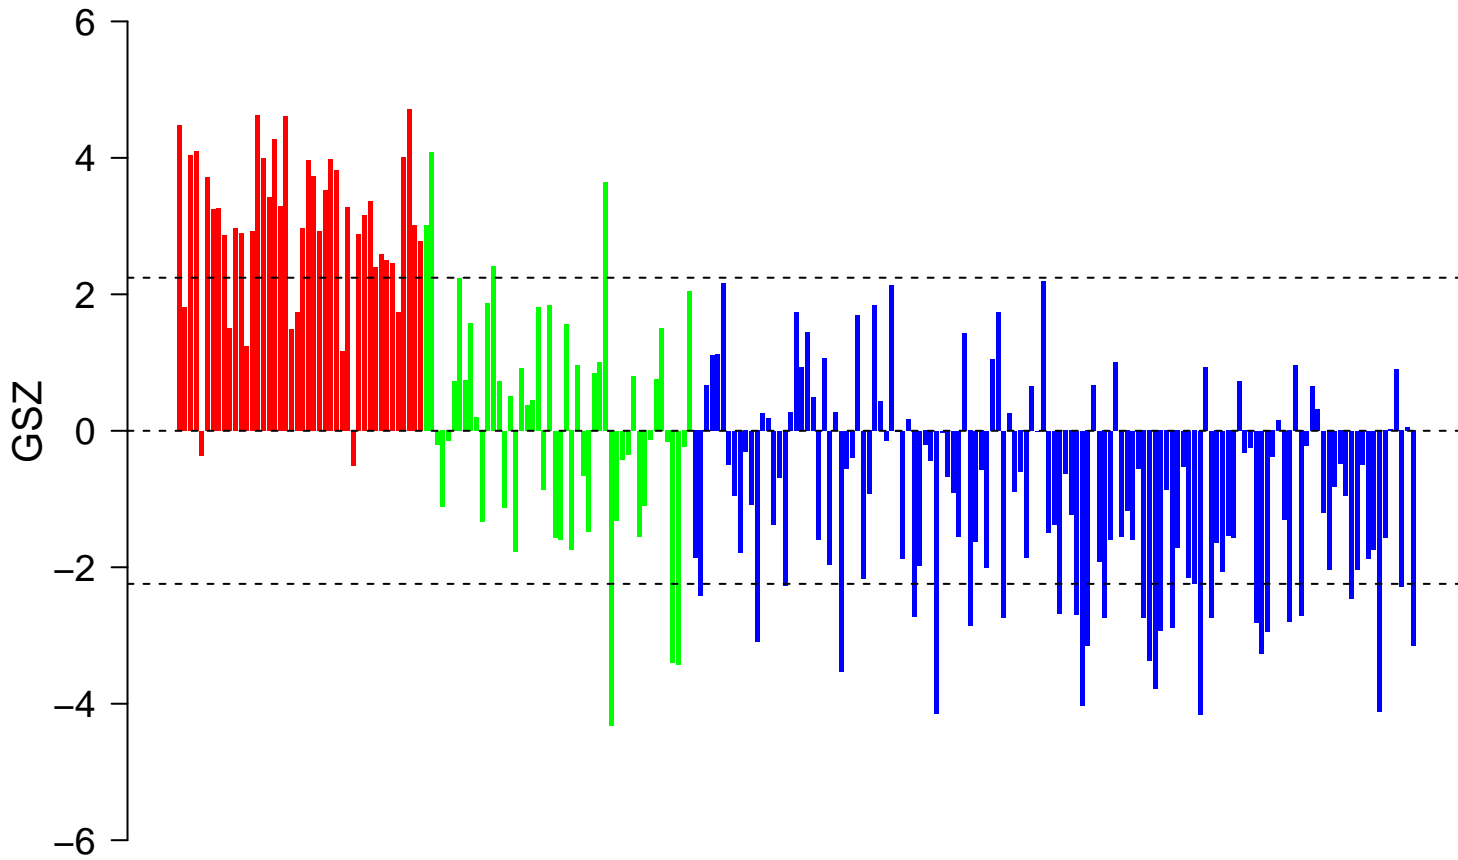

REACTOME_LOSS_OF_NLP_FROM_MITOTIC_CENTROSOMES

REACTOME_LOSS_OF_NLP_FROM_MITOTIC_CENTROSOMES

■ on
■ -
□ off

REACTOME_LOSS_OF_NLP_FROM_MITOTIC_CENTROSOMES