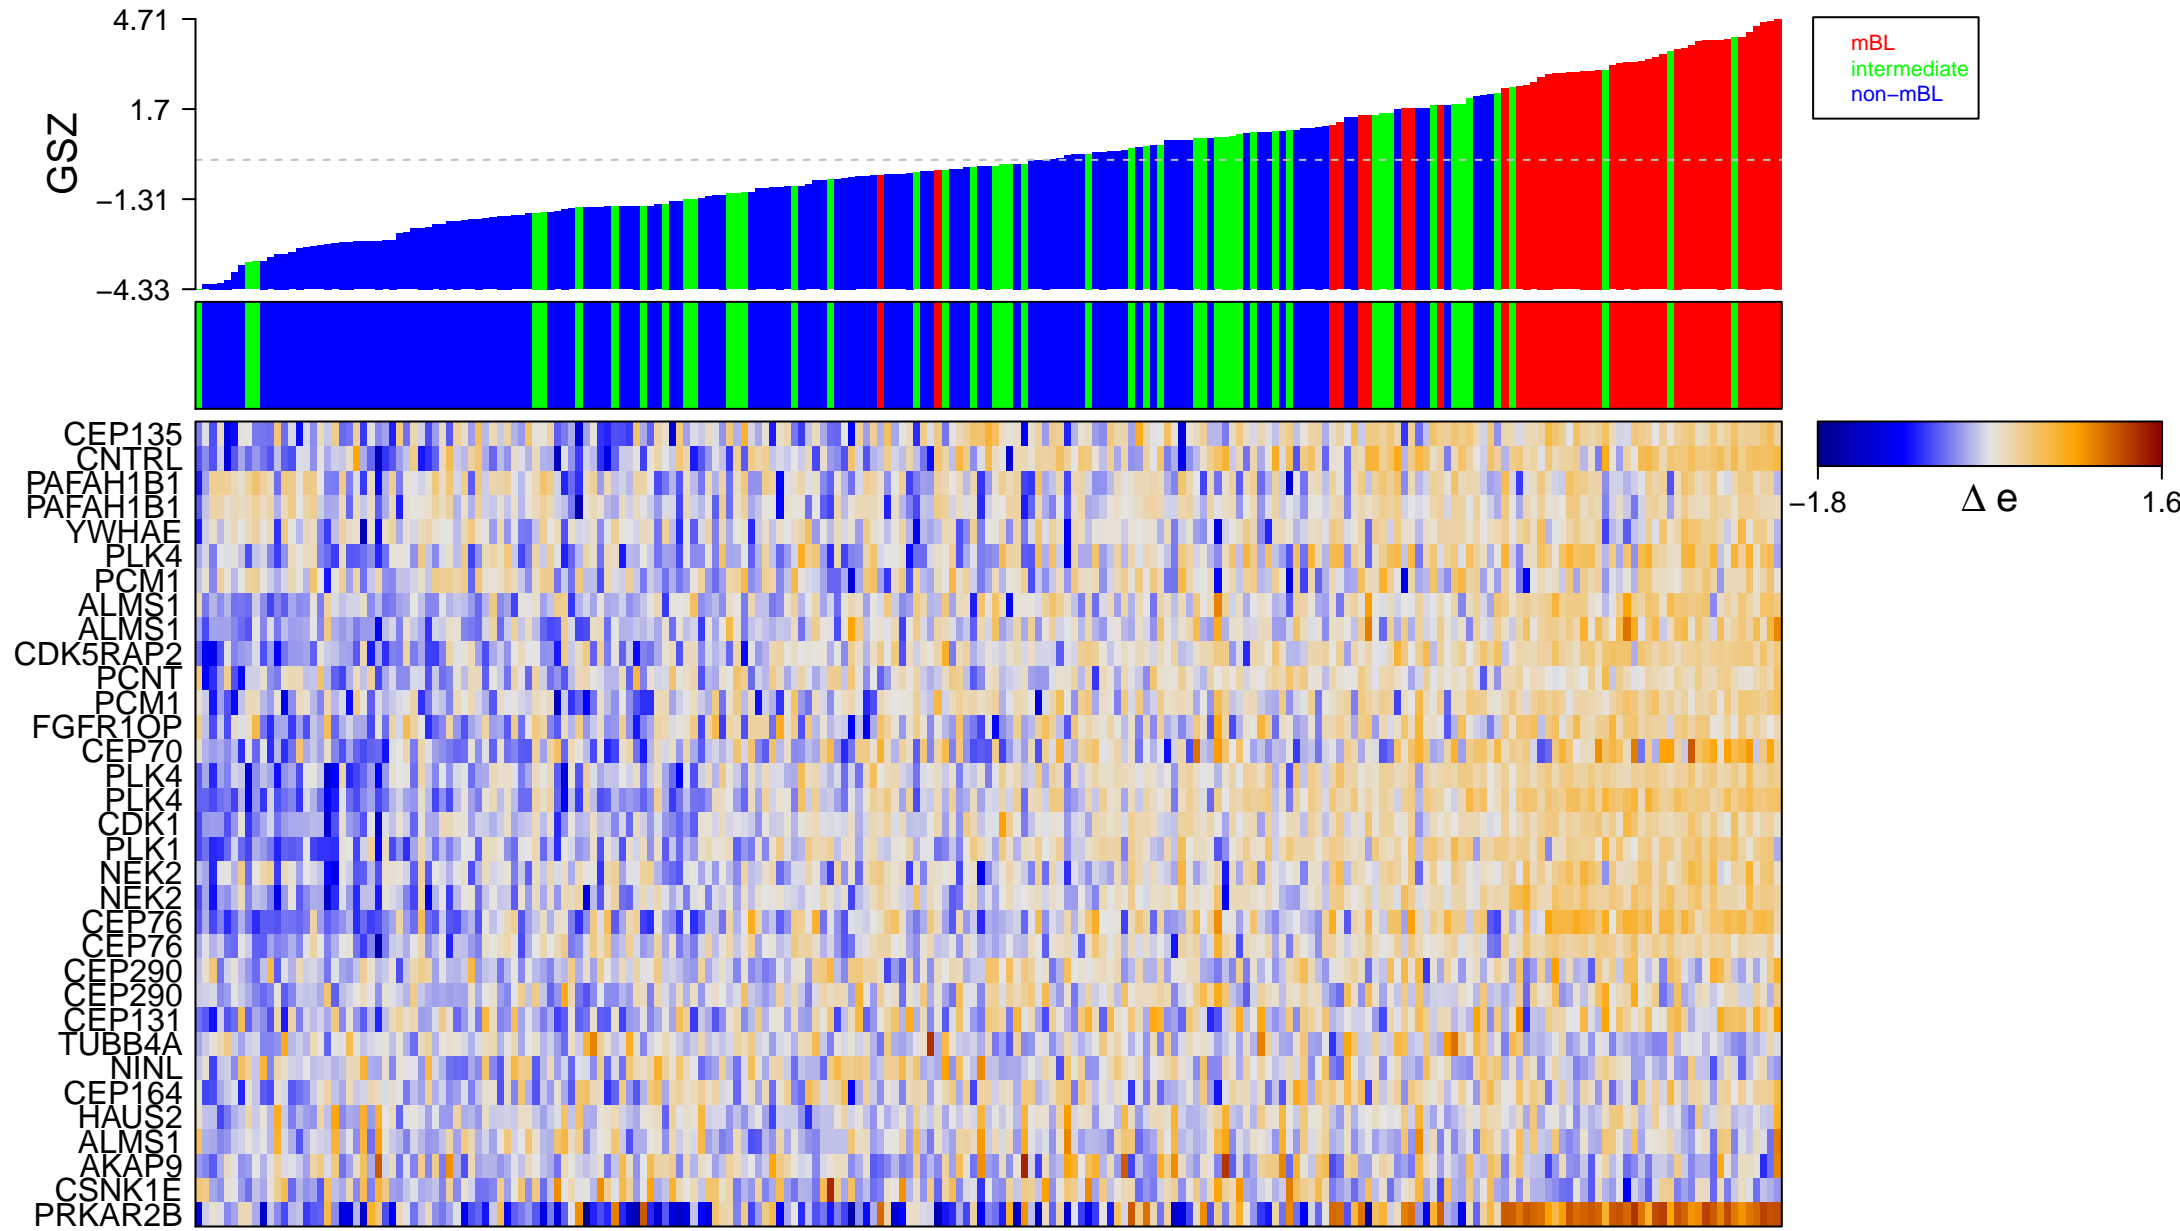

REACTOME_LOSS_OF_NLP_FROM_MITOTIC_CENTROSOMES

REACTOME_LOSS_OF_NLP_FROM_MITOTIC_CENTROSOMES

■ on
■ -
□ off

REACTOME_LOSS_OF_NLP_FROM_MITOTIC_CENTROSOMES