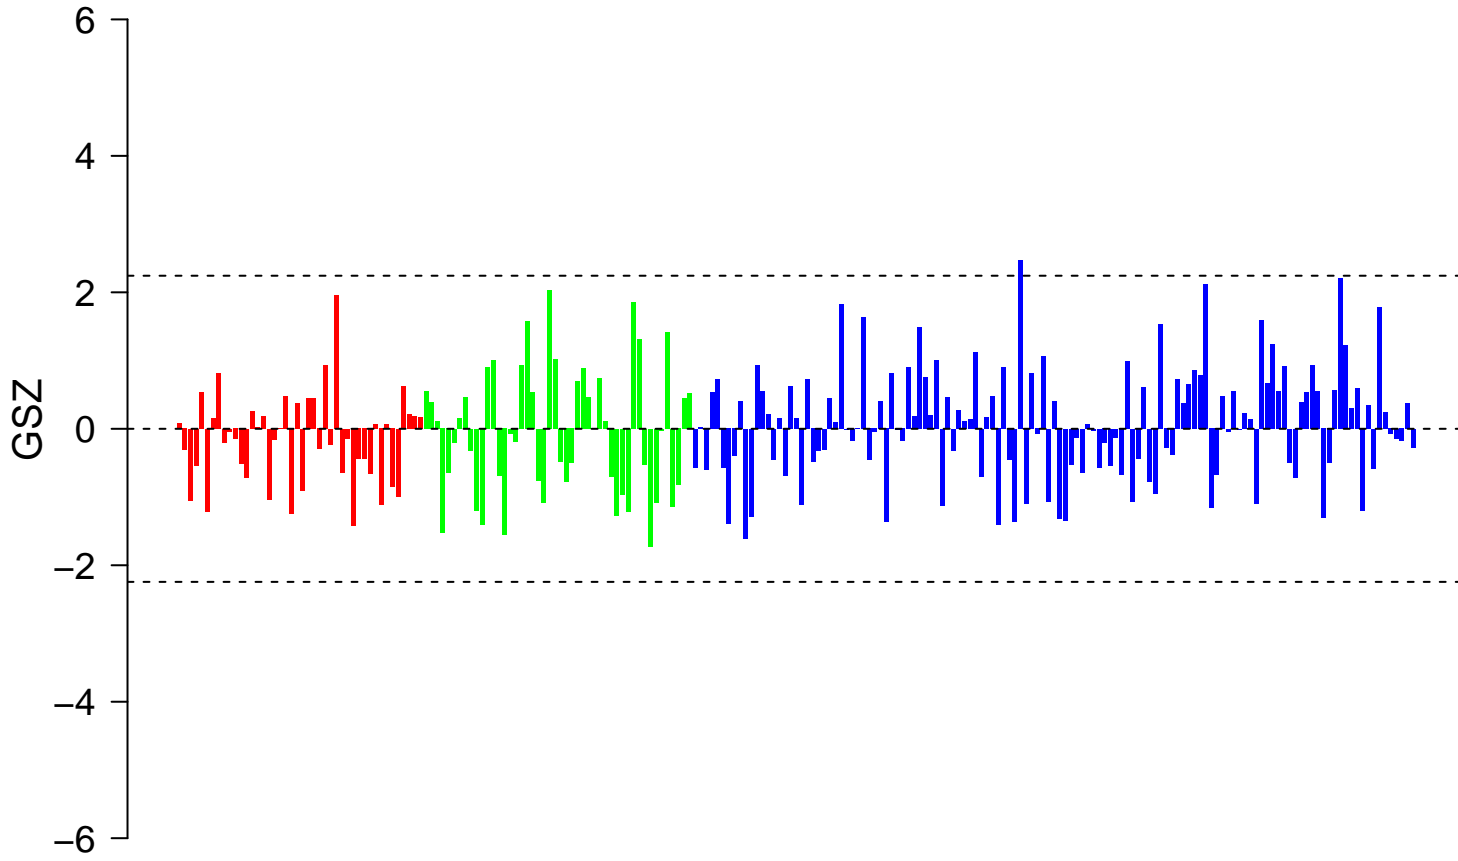

REACTOME_IONOTROPIC_ACTIVITY_OF_KAINATE_RECEPTORS

REACTOME_IONOTROPIC_ACTIVITY_OF_KAINATE_RECEPTORS

■ on
■ -
□ off

REACTOME_IONOTROPIC_ACTIVITY_OF_KAINATE_RECEPTORS