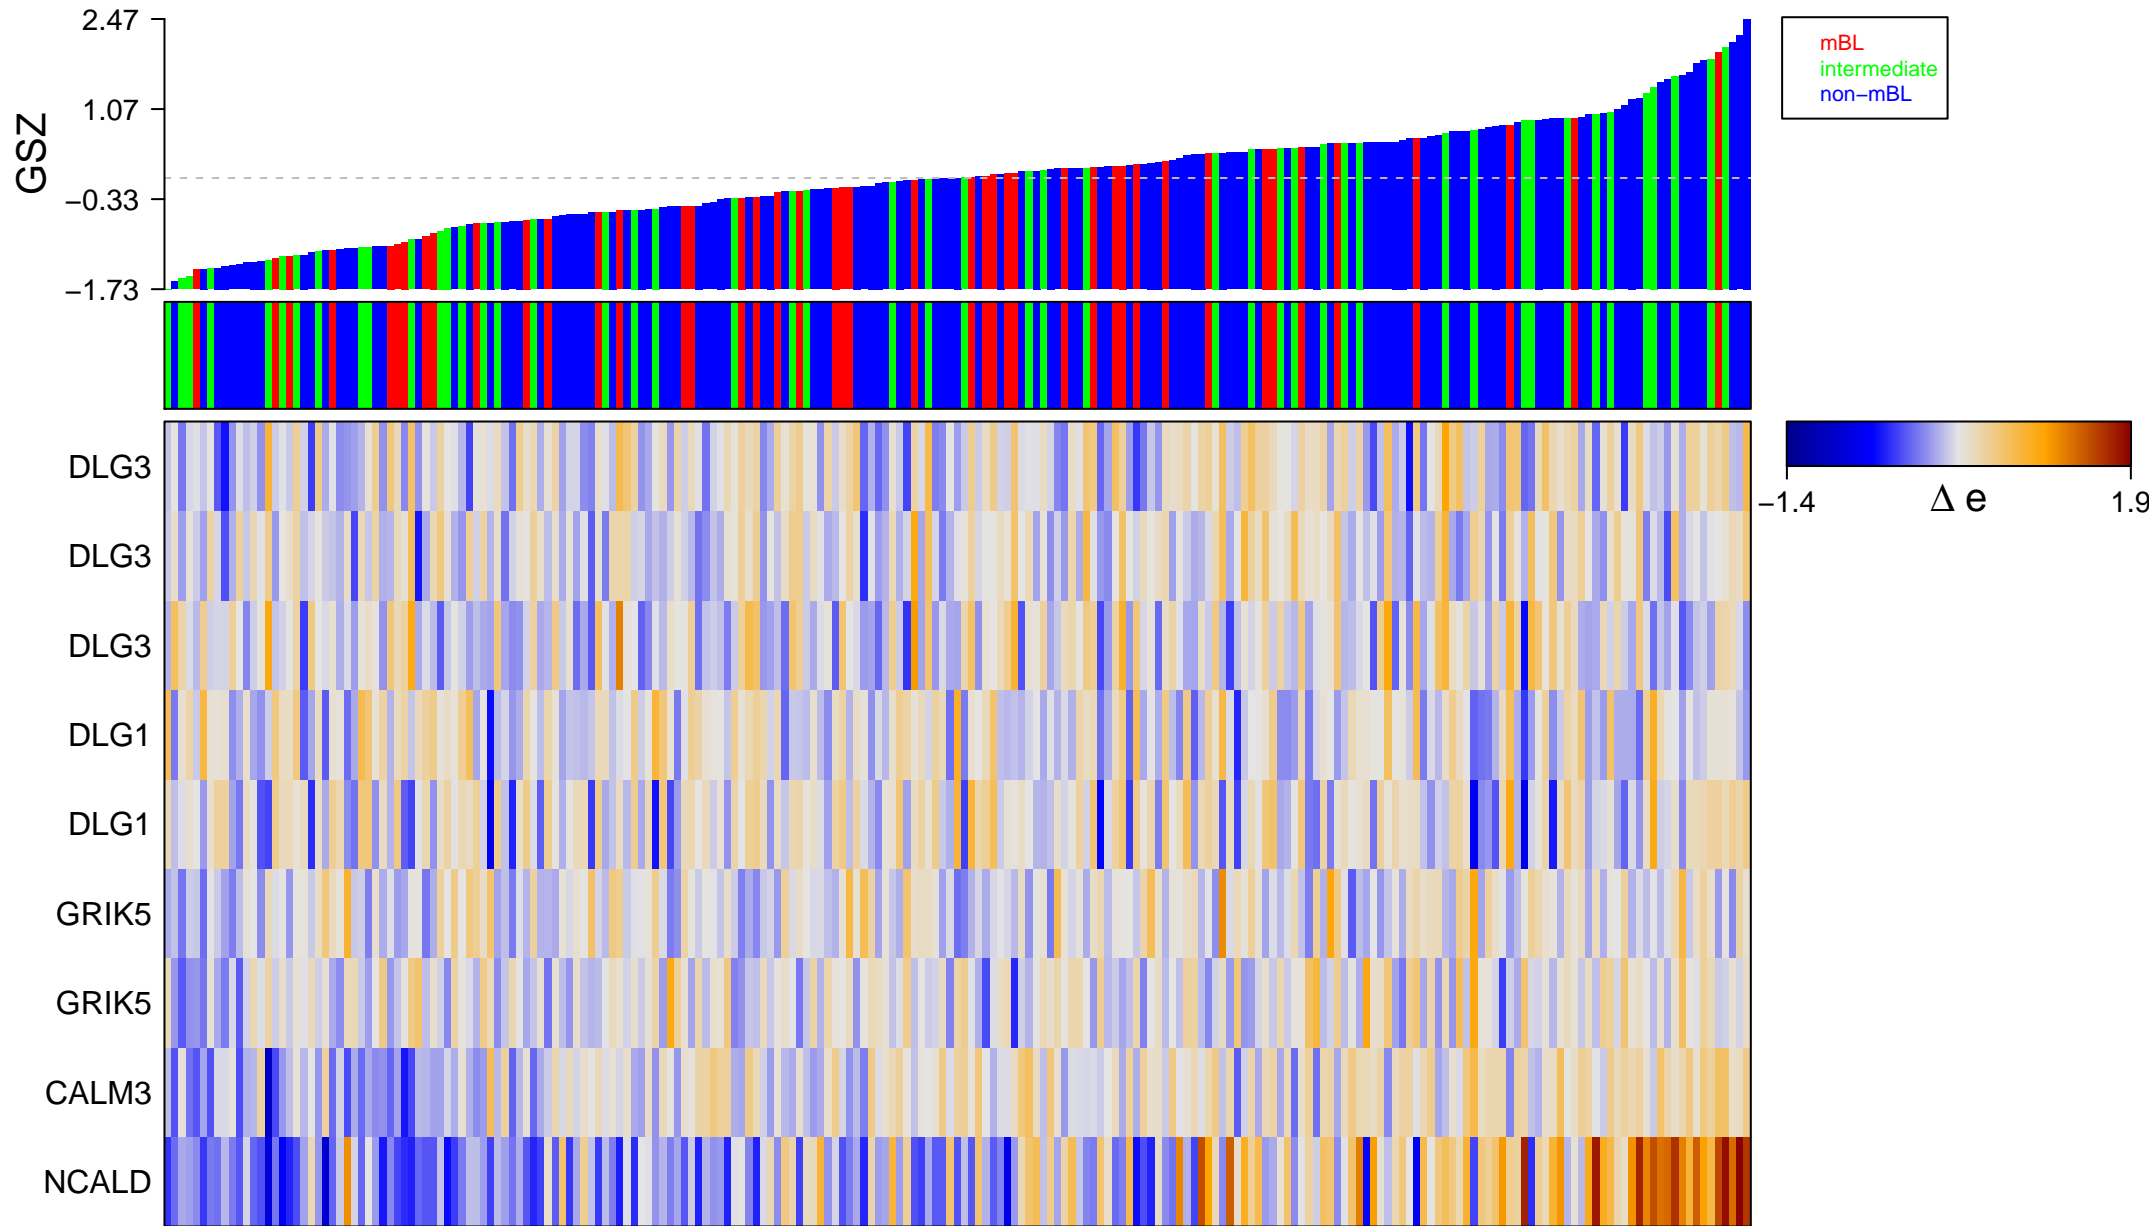

REACTOME_IONOTROPIC_ACTIVITY_OF_KAINATE_RECEPTORS

REACTOME_IONOTROPIC_ACTIVITY_OF_KAINATE_RECEPTORS

■ on
■ -
□ off

REACTOME_IONOTROPIC_ACTIVITY_OF_KAINATE_RECEPTORS