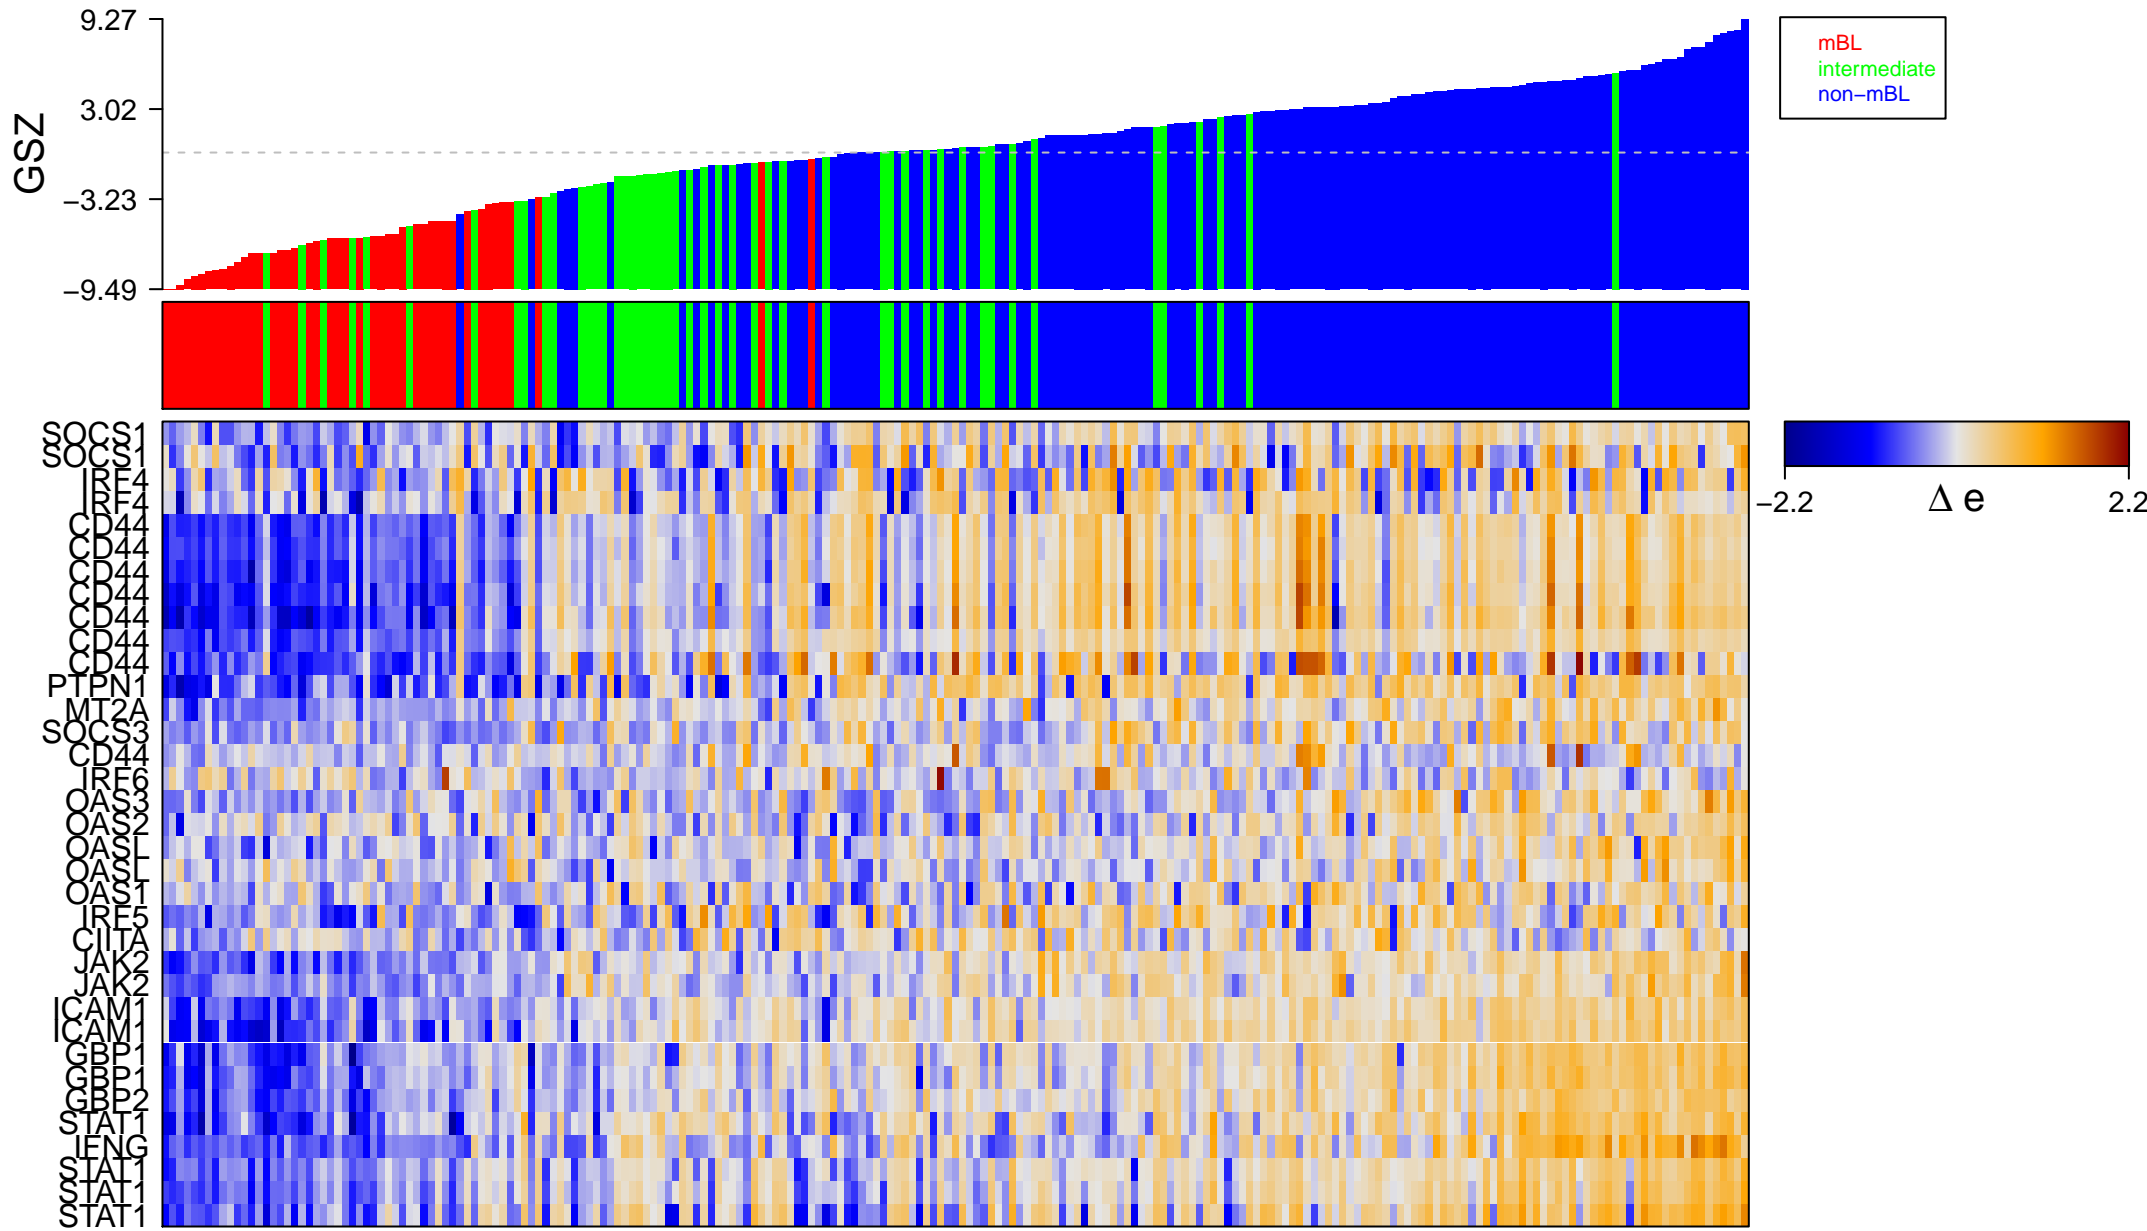

REACTOME_INTERFERON_GAMMA_SIGNALING

REACTOME_INTERFERON_GAMMA_SIGNALING

■ on
■ -
□ off

REACTOME_INTERFERON_GAMMA_SIGNALING