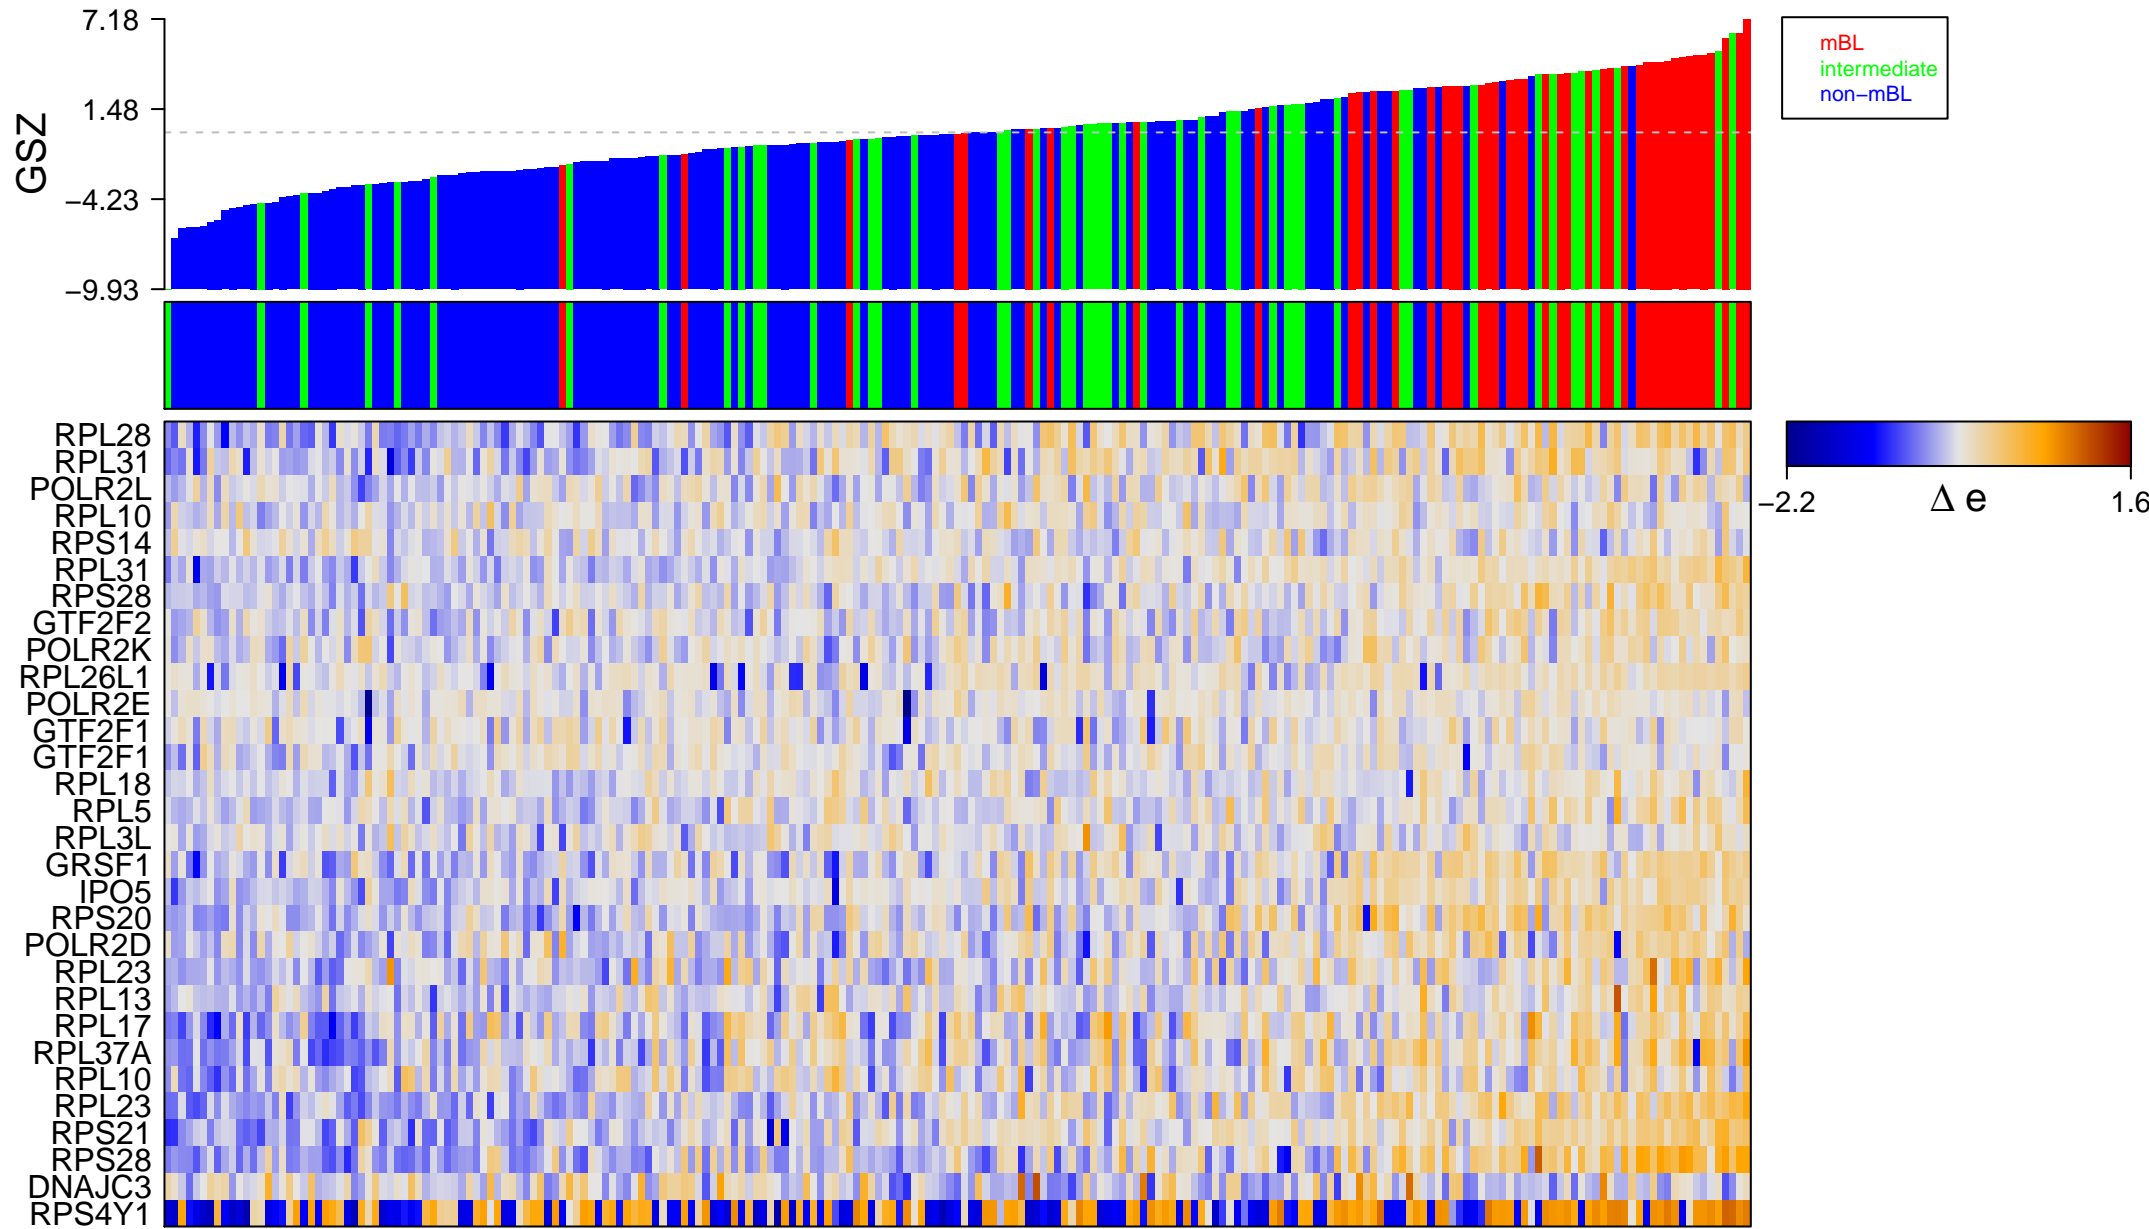

REACTOME_INFLUENZA_VIRAL_RNA_TRANSCRIPTION_AND_REPLICATION

ACTOME_INFLUENZA_VIRAL_RNA_TRANSCRIPTION_AND_REPLICATION

■ on
■ -
□ off

REACTOME_INFLUENZA_VIRAL_RNA_TRANSCRIPTION_AND_REPLICATION