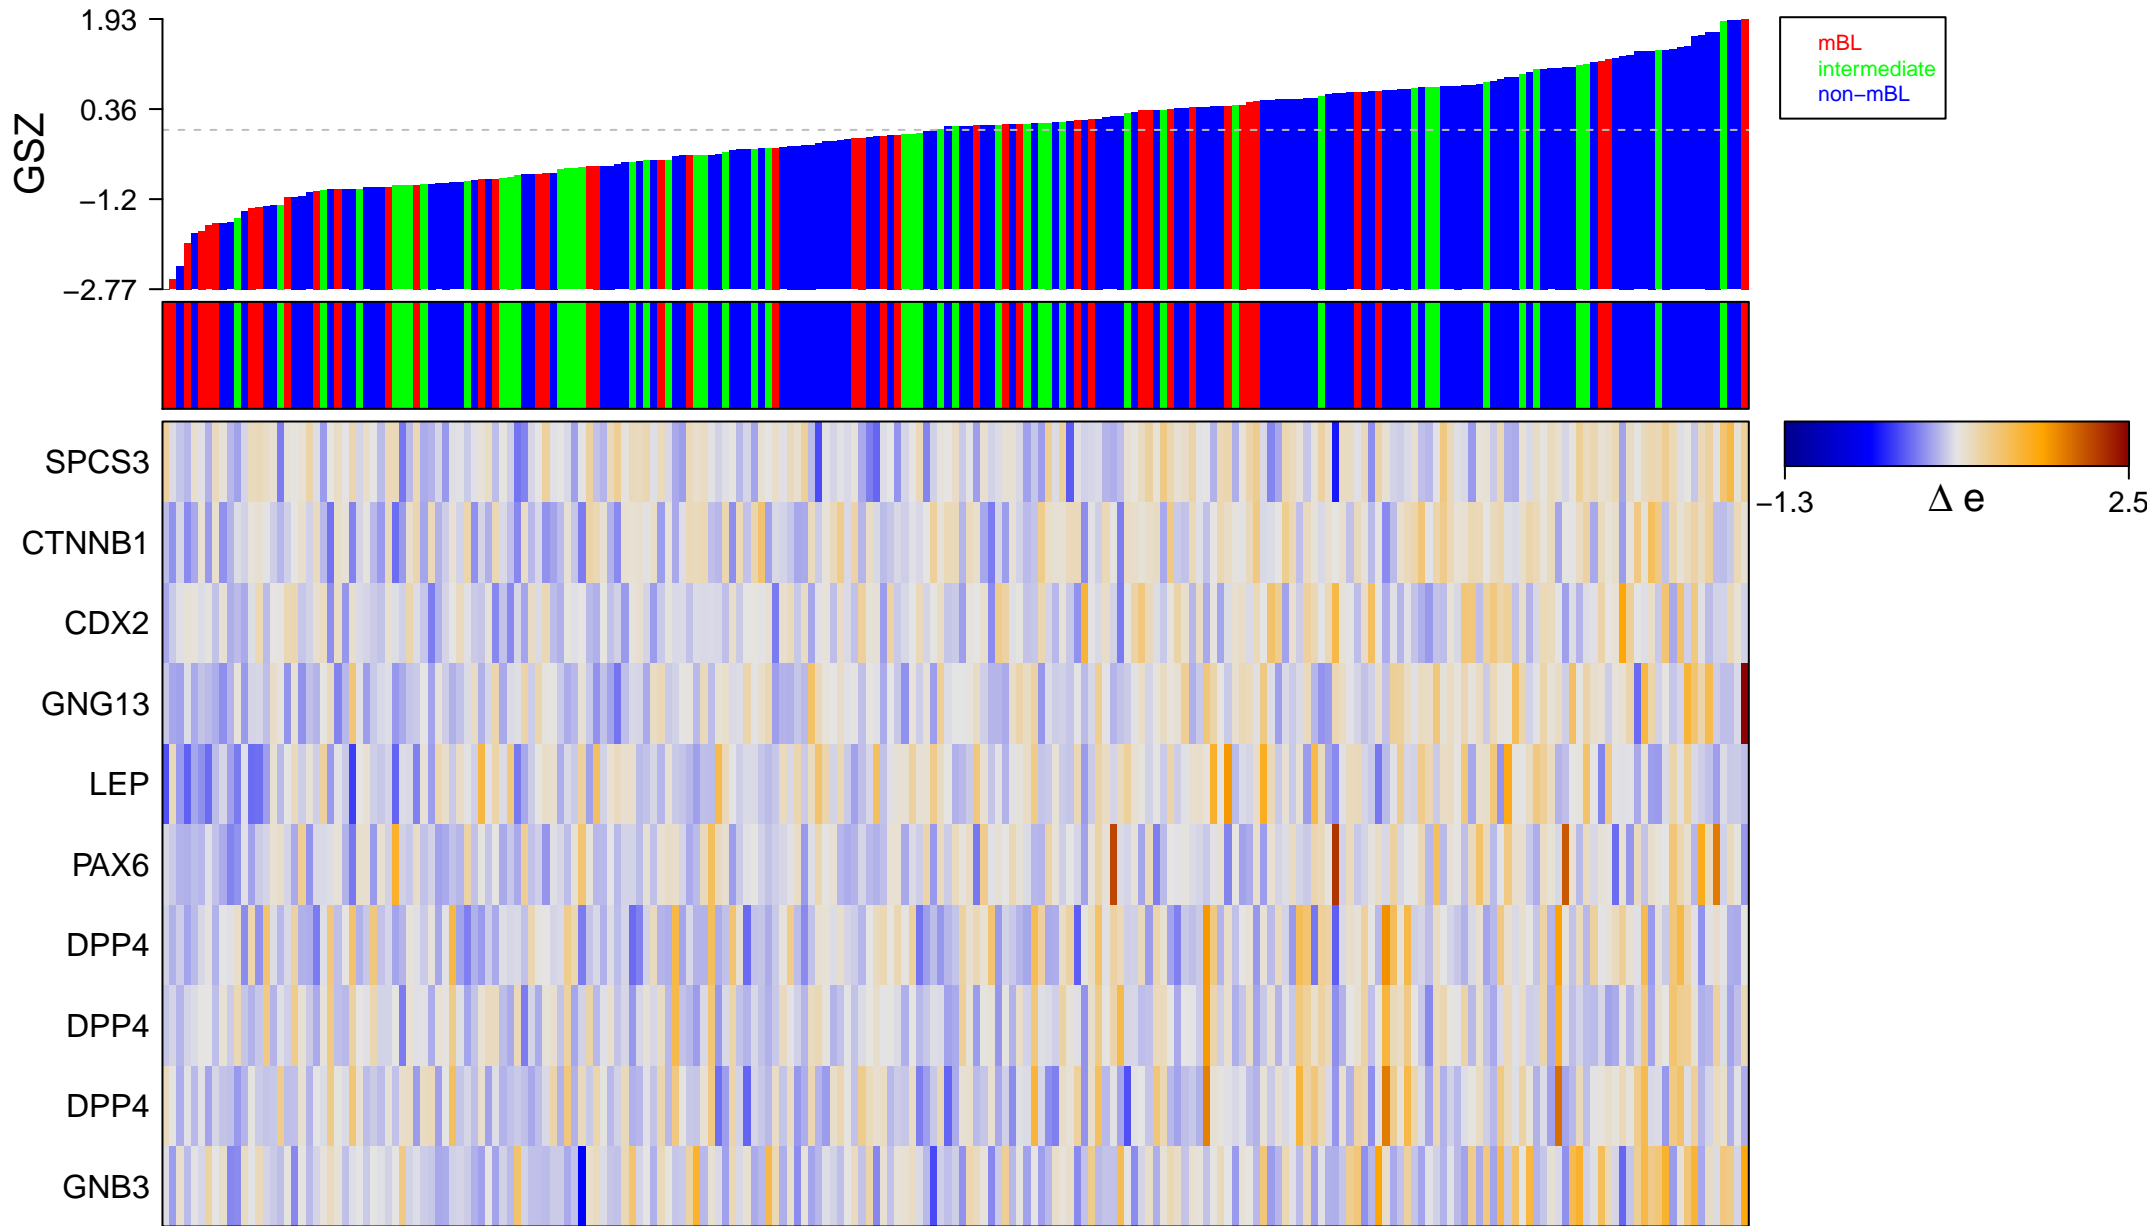

REACTOME_INCRETIN_SYNTHESIS_SECRETION_AND_INACTIVATION

REACTOME_INCRETIN_SYNTHESIS_SECRETION_AND_INACTIVATION

■ on
■ -
□ off

REACTOME_INCRETIN_SYNTHESIS_SECRETION_AND_INACTIVATION