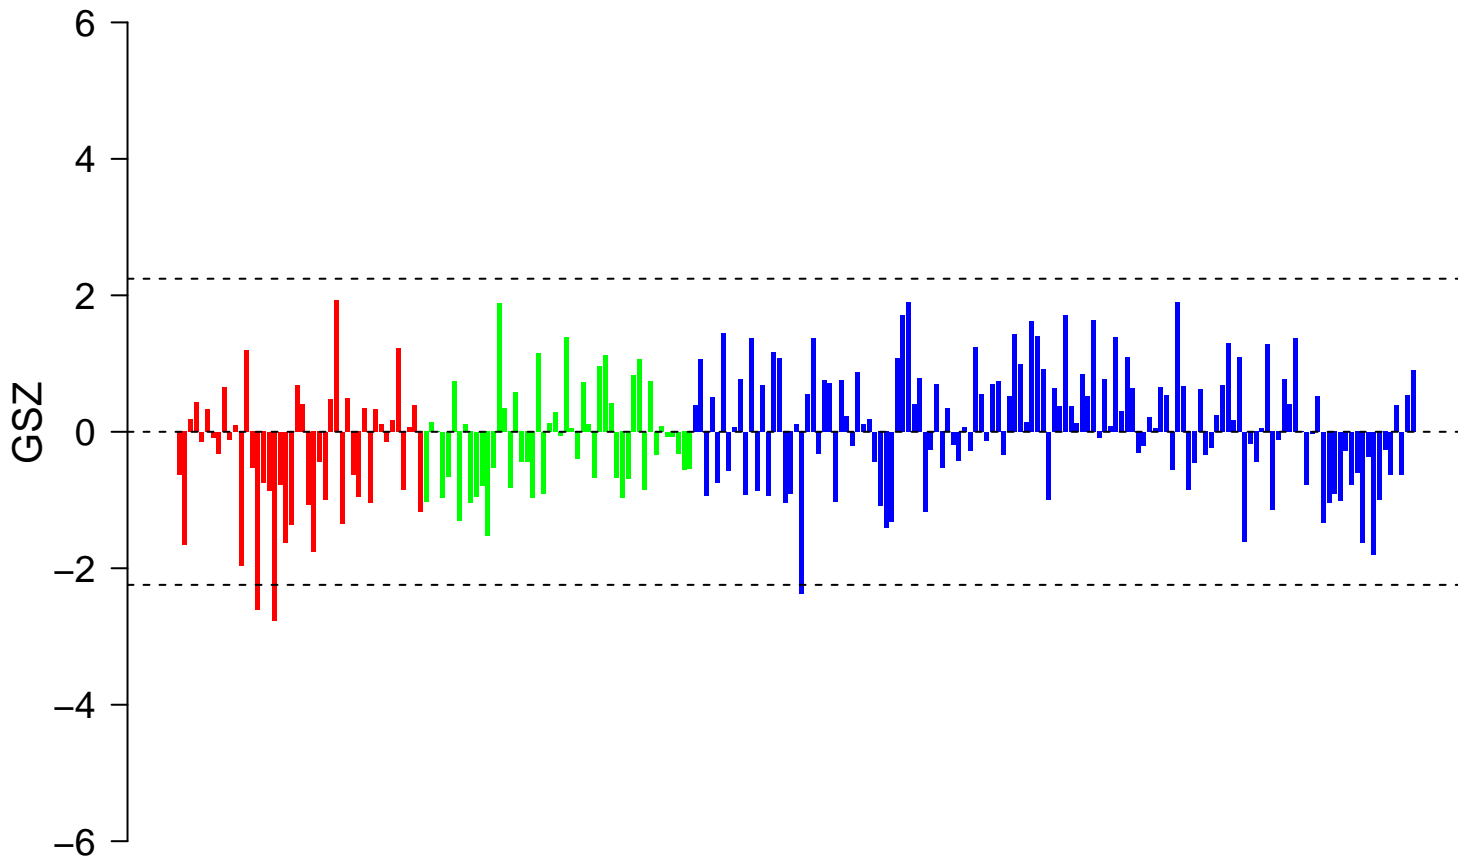

REACTOME_INCRETIN_SYNTHESIS_SECRETION_AND_INACTIVATION

REACTOME_INCRETIN_SYNTHESIS_SECRETION_AND_INACTIVATION

■ on
■ -
□ off

REACTOME_INCRETIN_SYNTHESIS_SECRETION_AND_INACTIVATION