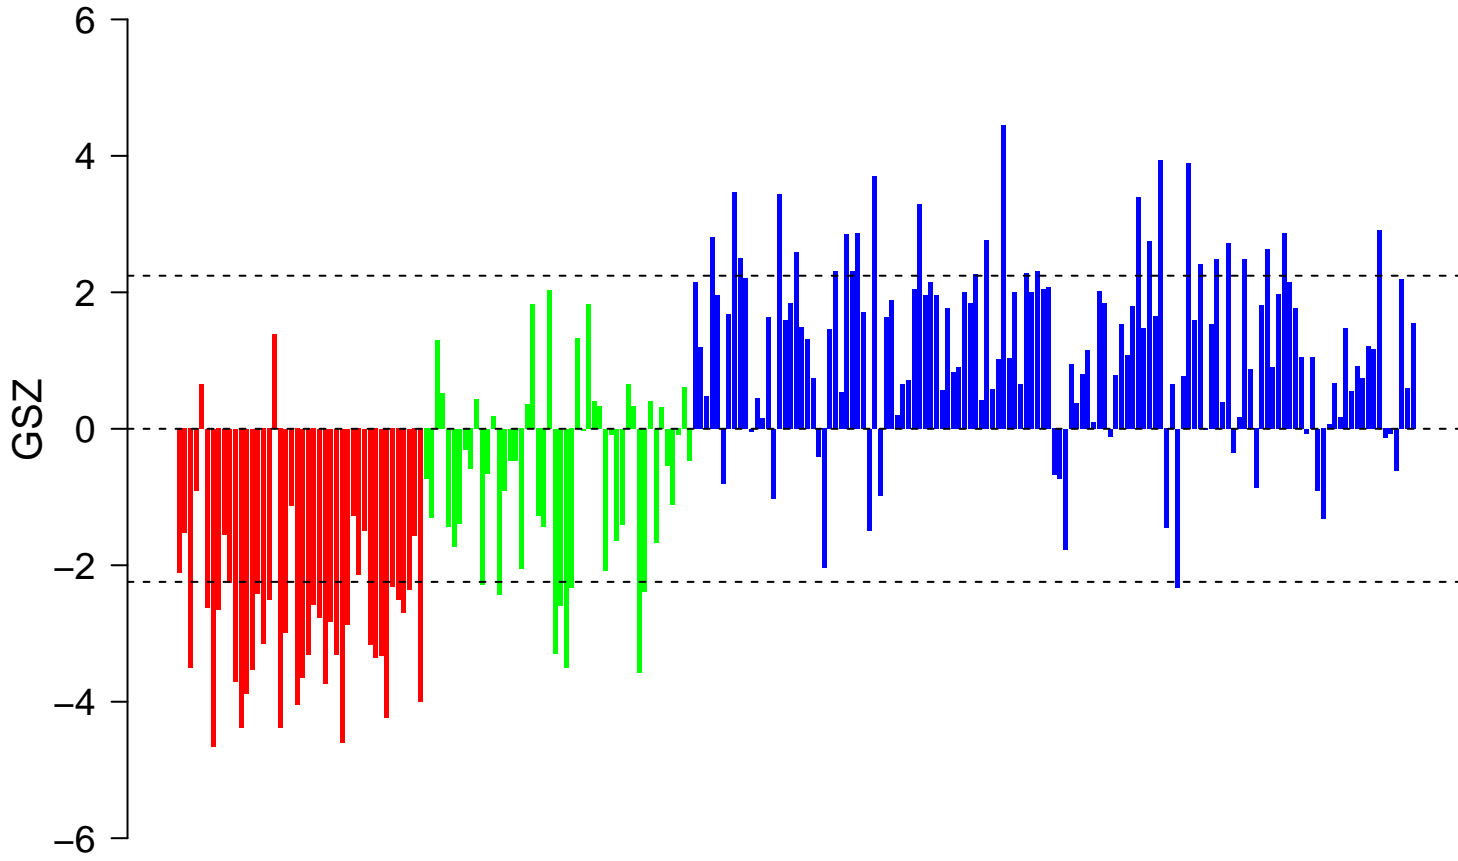

REACTOME_IL_7_SIGNALING

REACTOME_IL_7_SIGNALING

■ on
■ -
□ off

REACTOME_IL_7_SIGNALING