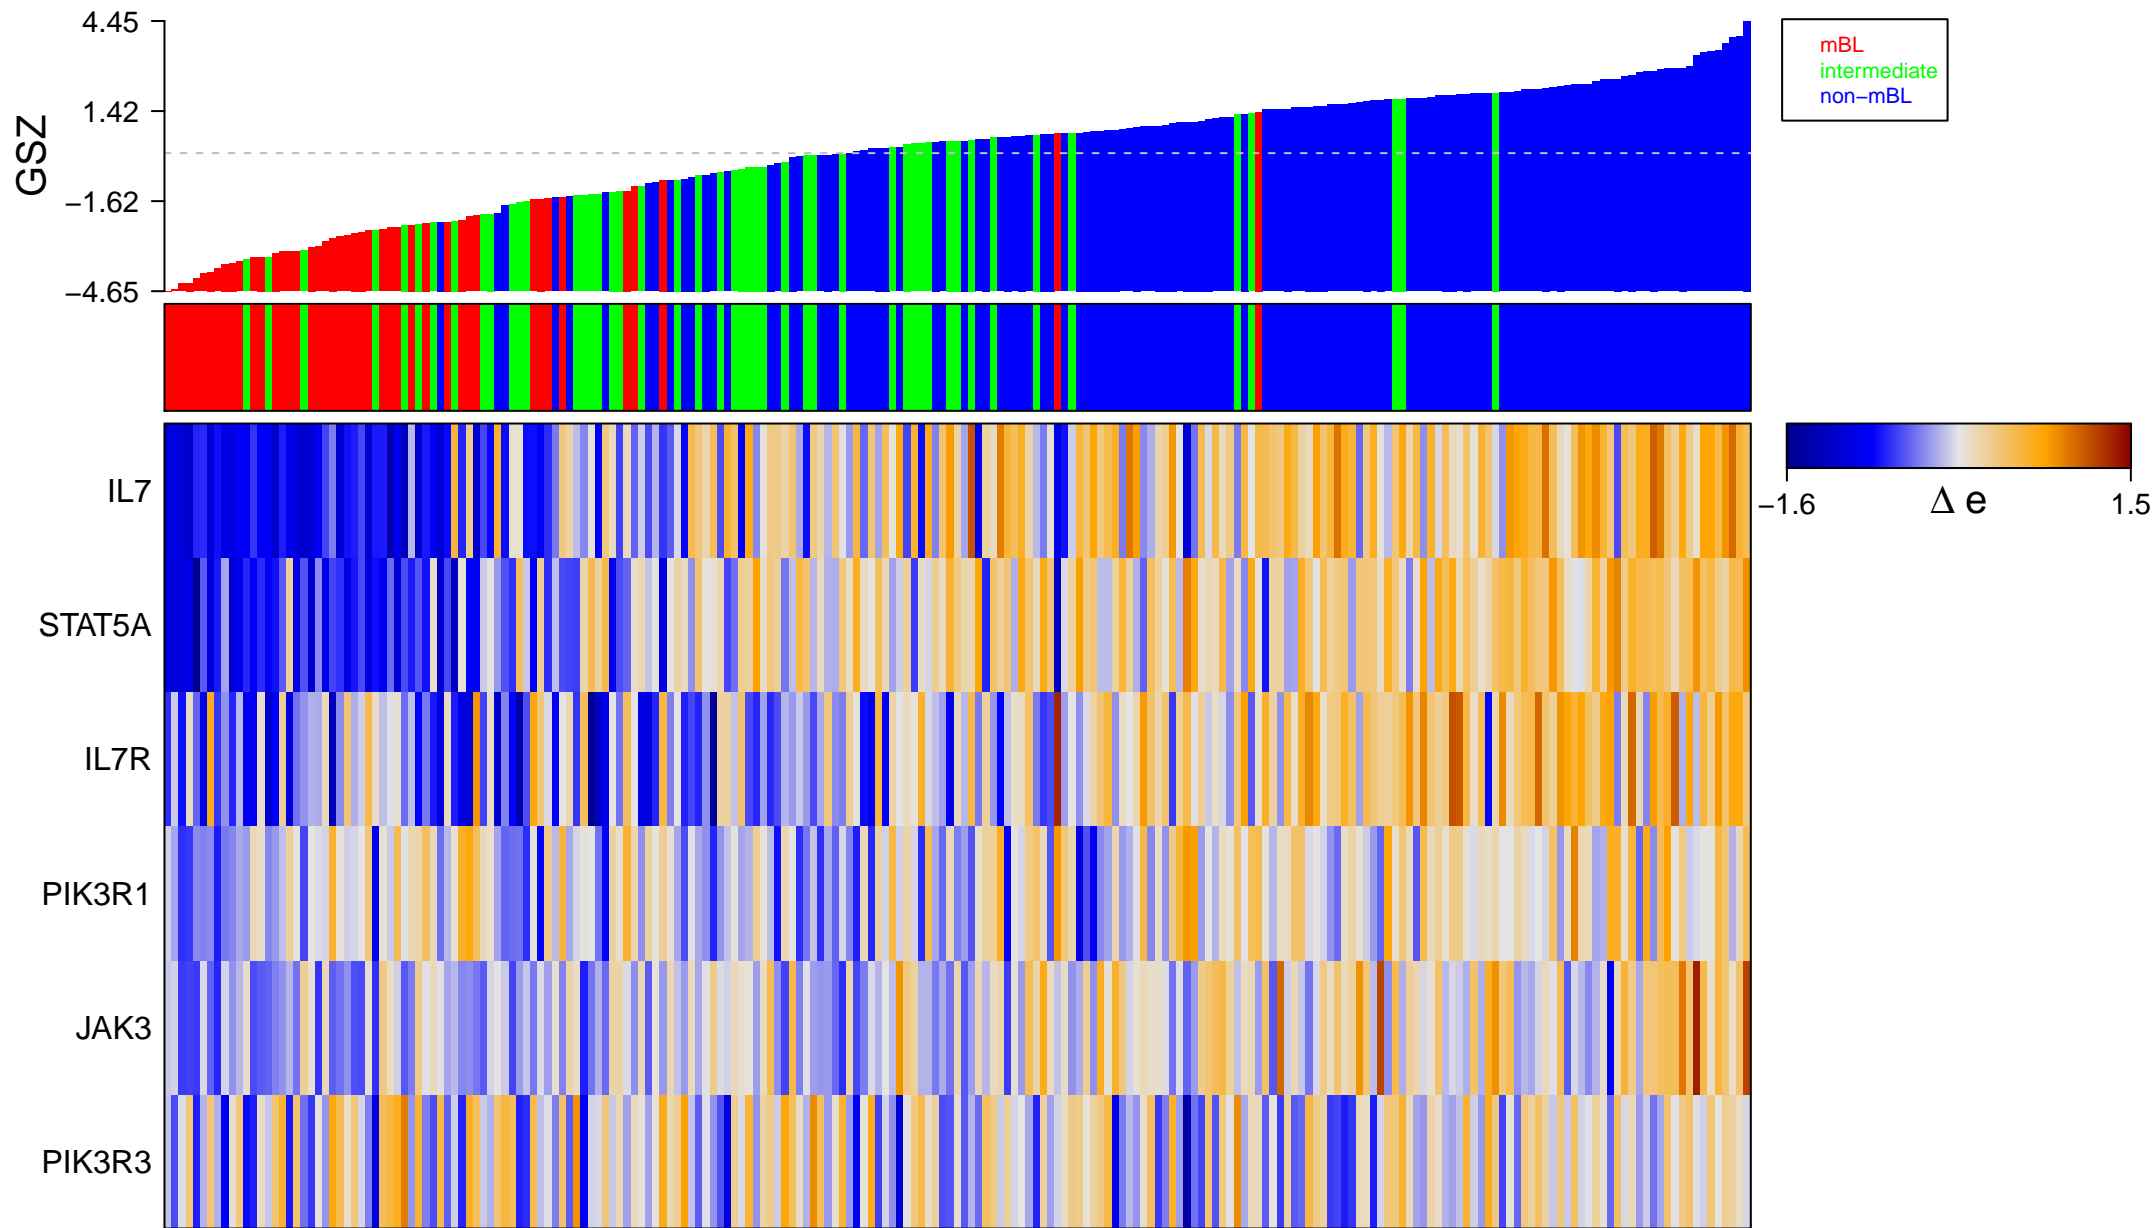

REACTOME_IL_7_SIGNALING

REACTOME_IL_7_SIGNALING

■ on
■ -
□ off

REACTOME_IL_7_SIGNALING