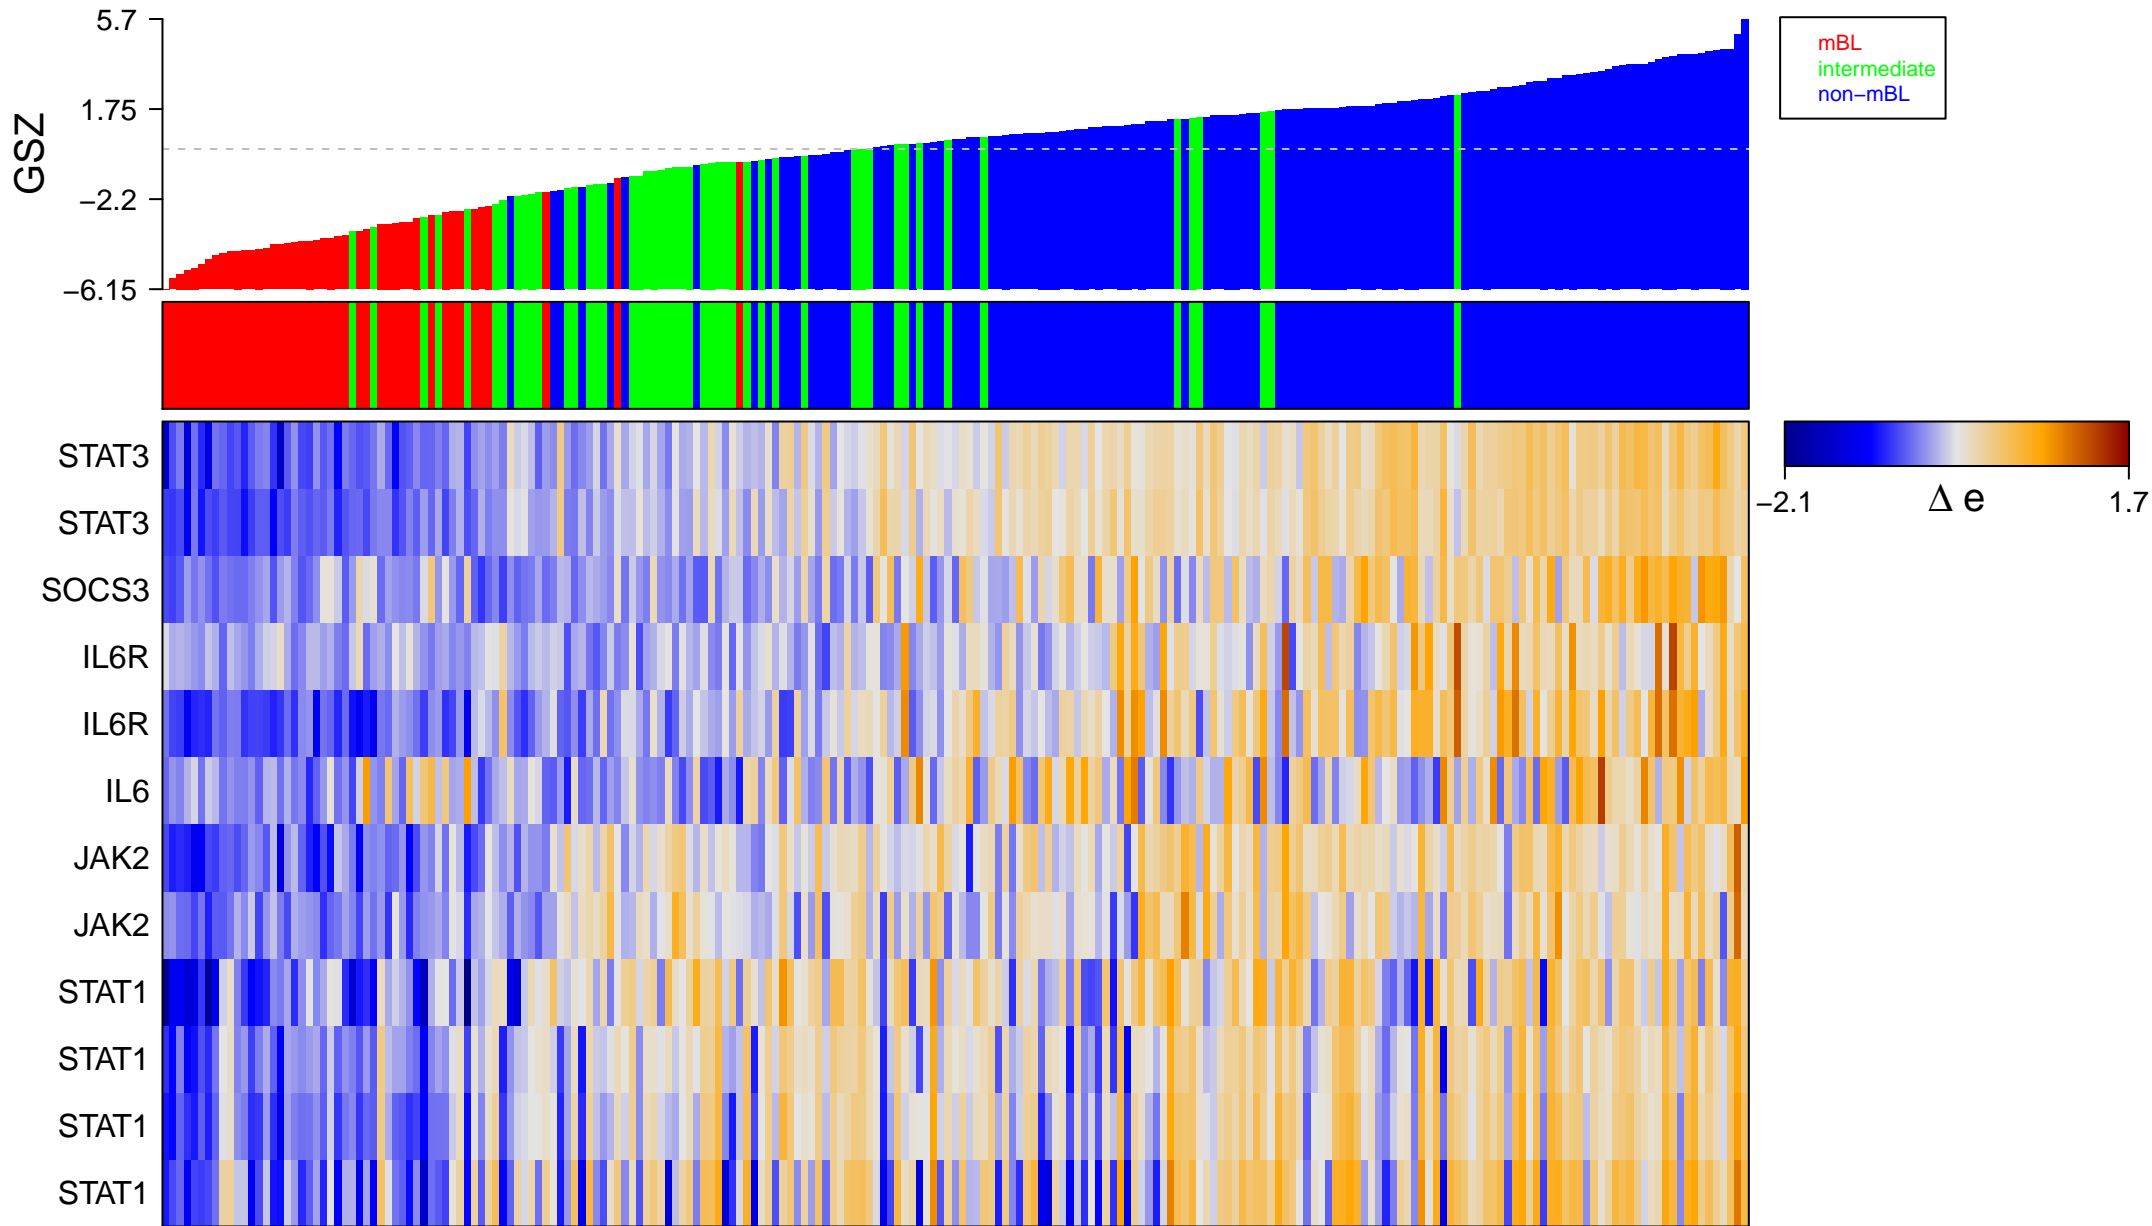

REACTOME_IL_6_SIGNALING

REACTOME_IL_6_SIGNALING

■ on
■ -
□ off

REACTOME_IL_6_SIGNALING