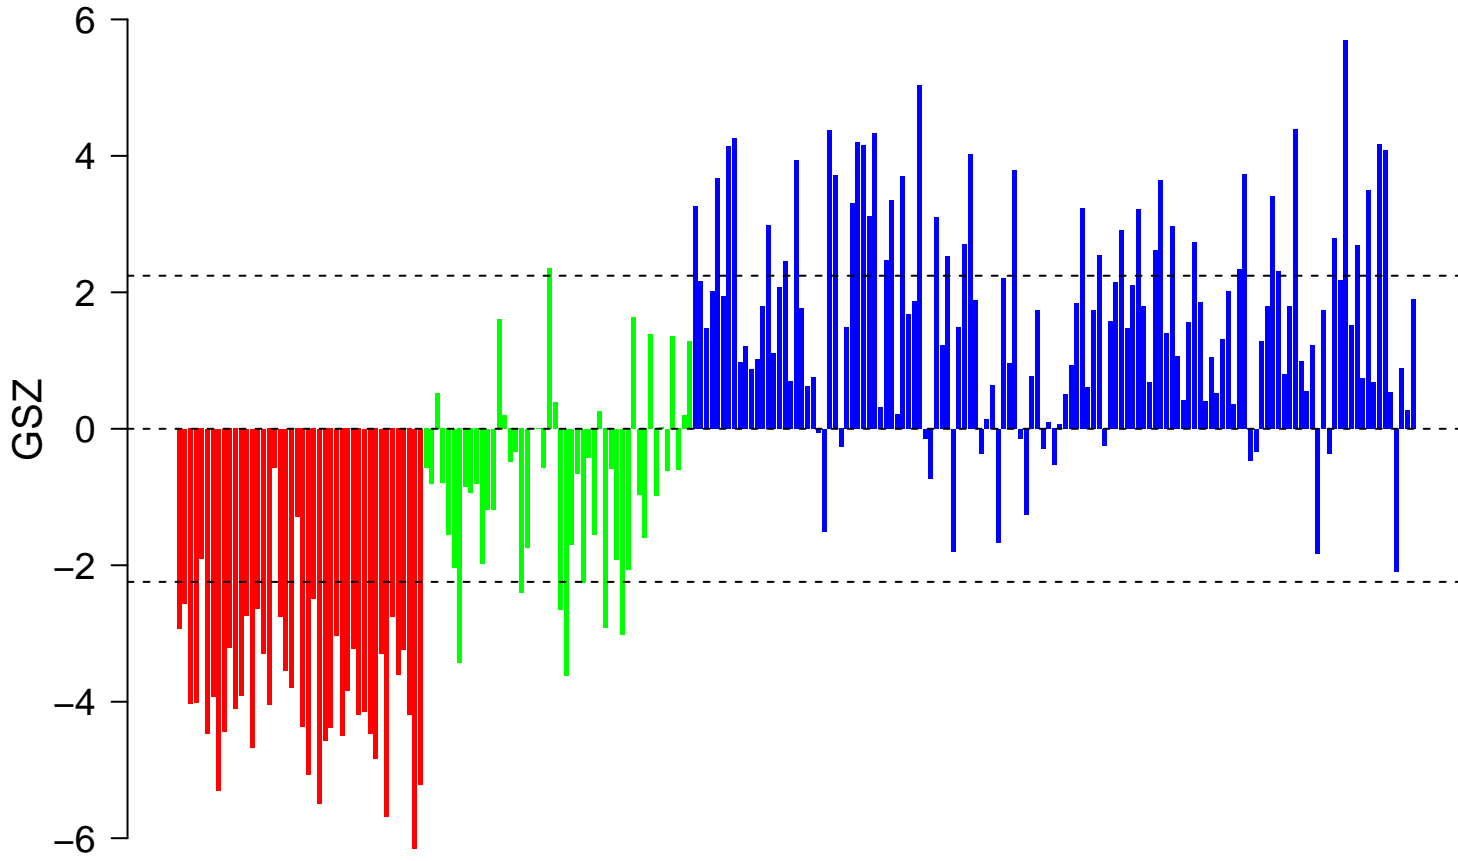

REACTOME_IL_6_SIGNALING

REACTOME_IL_6_SIGNALING

■ on
■ -
□ off

REACTOME_IL_6_SIGNALING