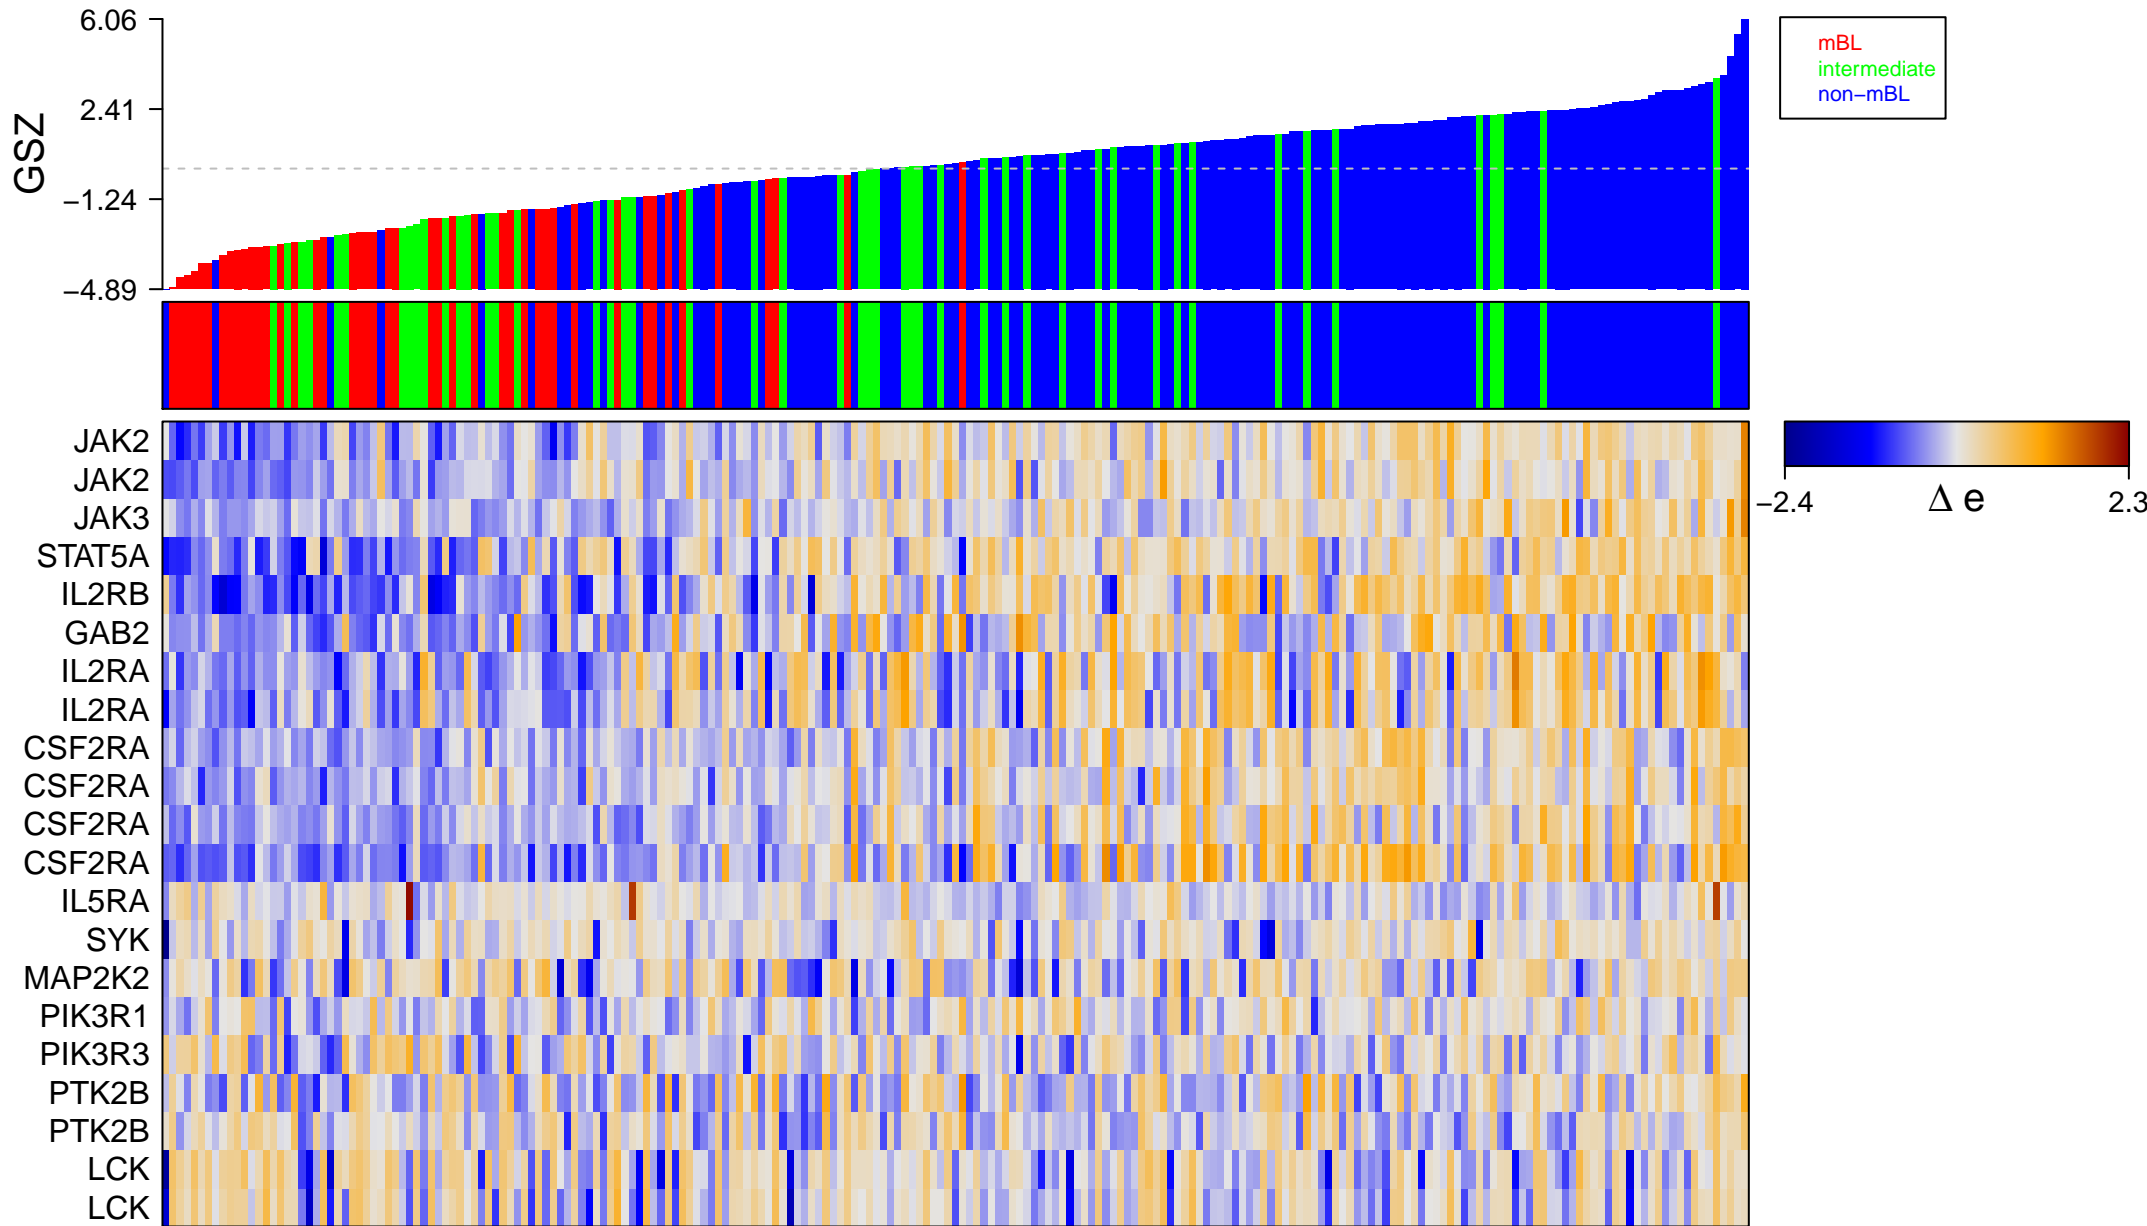

REACTOME_IL_2_SIGNALING

REACTOME_IL_2_SIGNALING

■ on
■ -
□ off

REACTOME_IL_2_SIGNALING