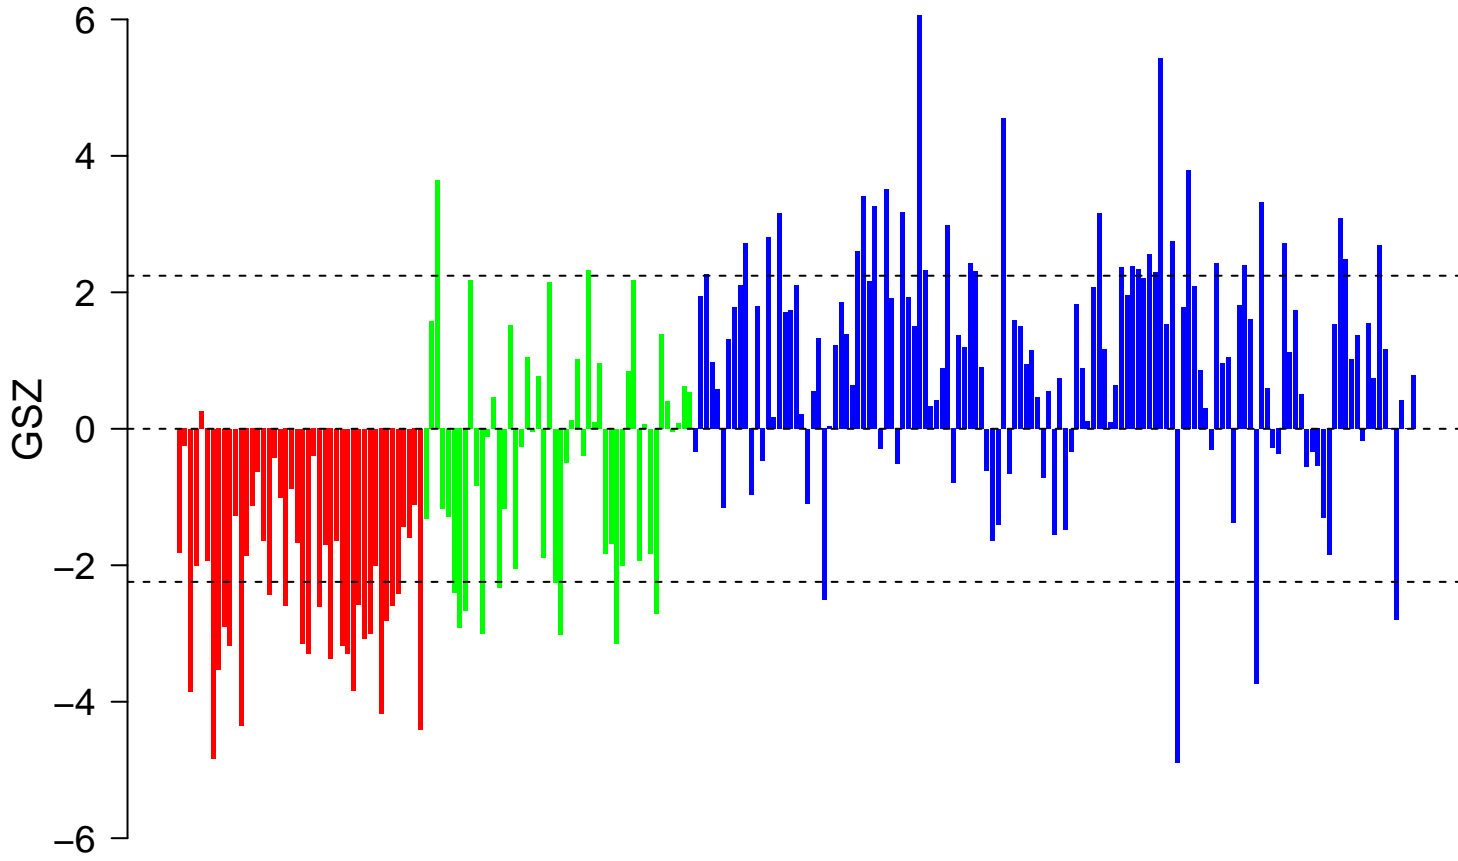

REACTOME_IL_2_SIGNALING

REACTOME_IL_2_SIGNALING

■ on
■ -
□ off

REACTOME_IL_2_SIGNALING