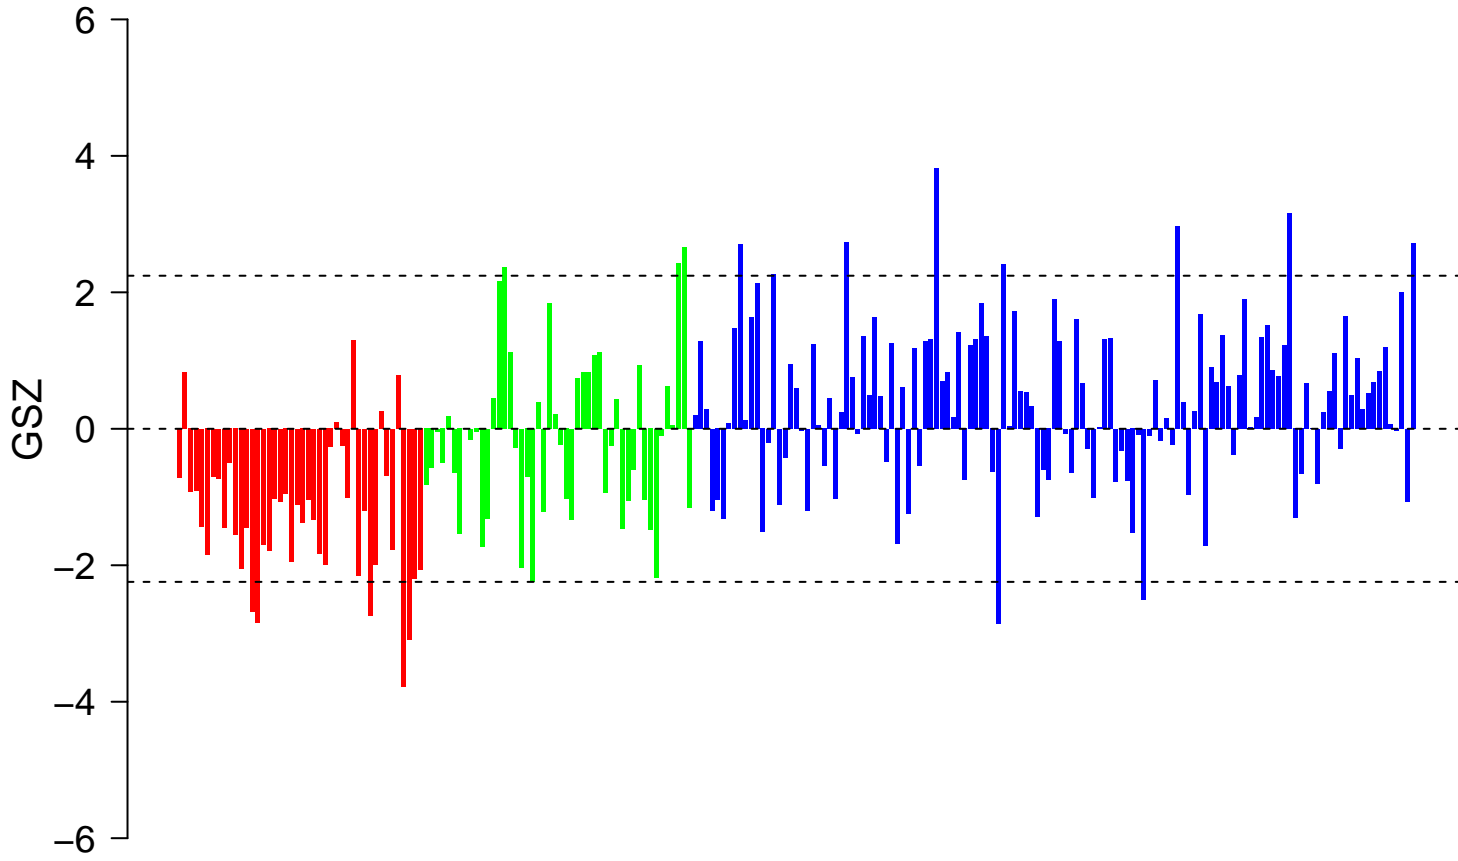

REACTOME_HS_GAG_DEGRADATION

REACTOME_HS_GAG_DEGRADATION

■ on
■ -
□ off

REACTOME_HS_GAG_DEGRADATION