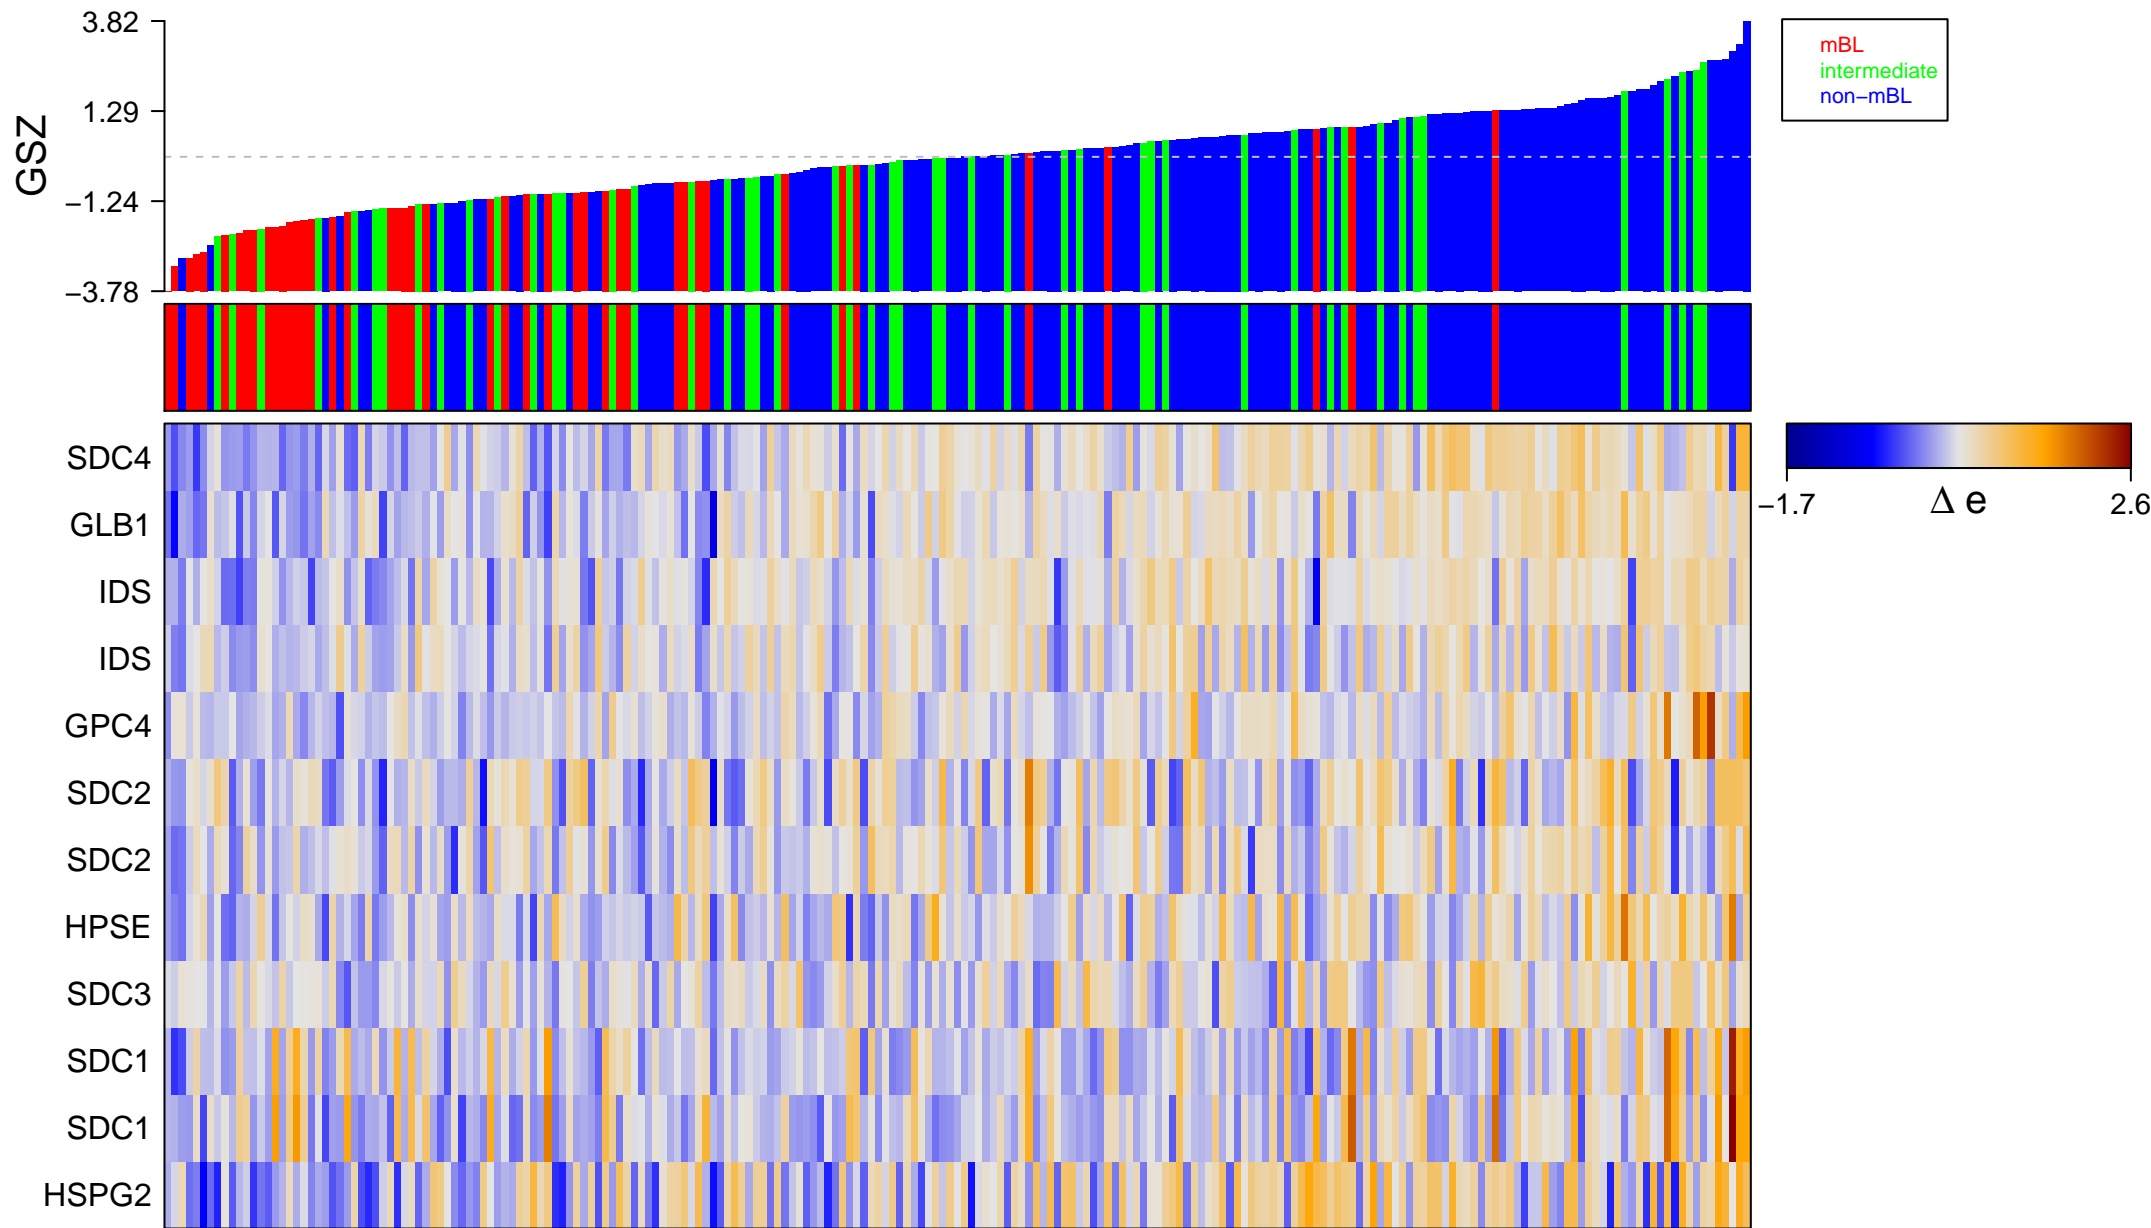

REACTOME_HS_GAG_DEGRADATION

REACTOME_HS_GAG_DEGRADATION

■ on
■ -
□ off

REACTOME_HS_GAG_DEGRADATION