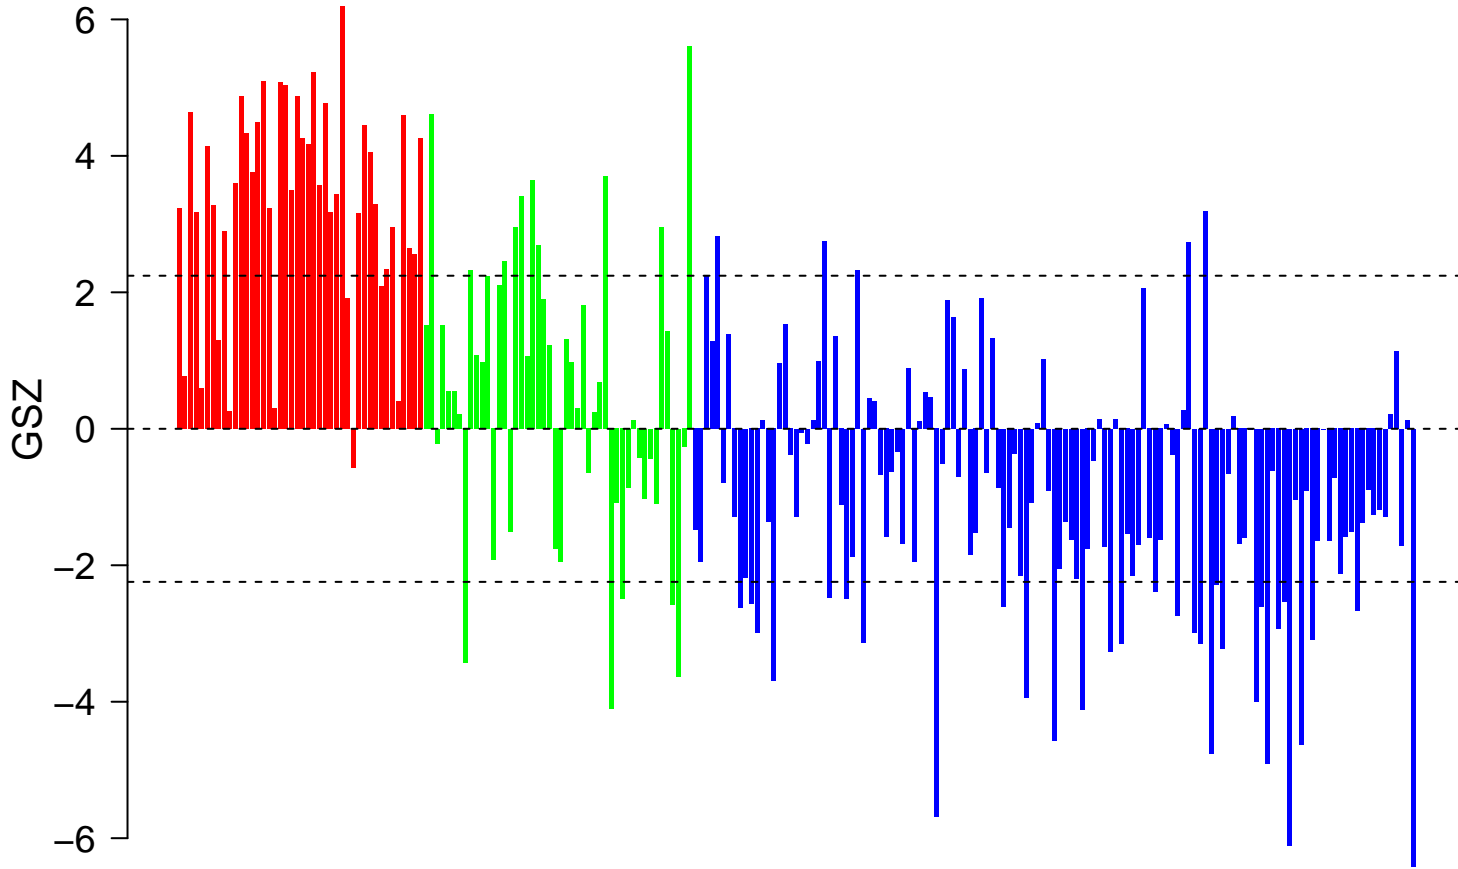

REACTOME_HIV_INFECTION

■ on
■ -
□ off

REACTOME_HIV_INFECTION