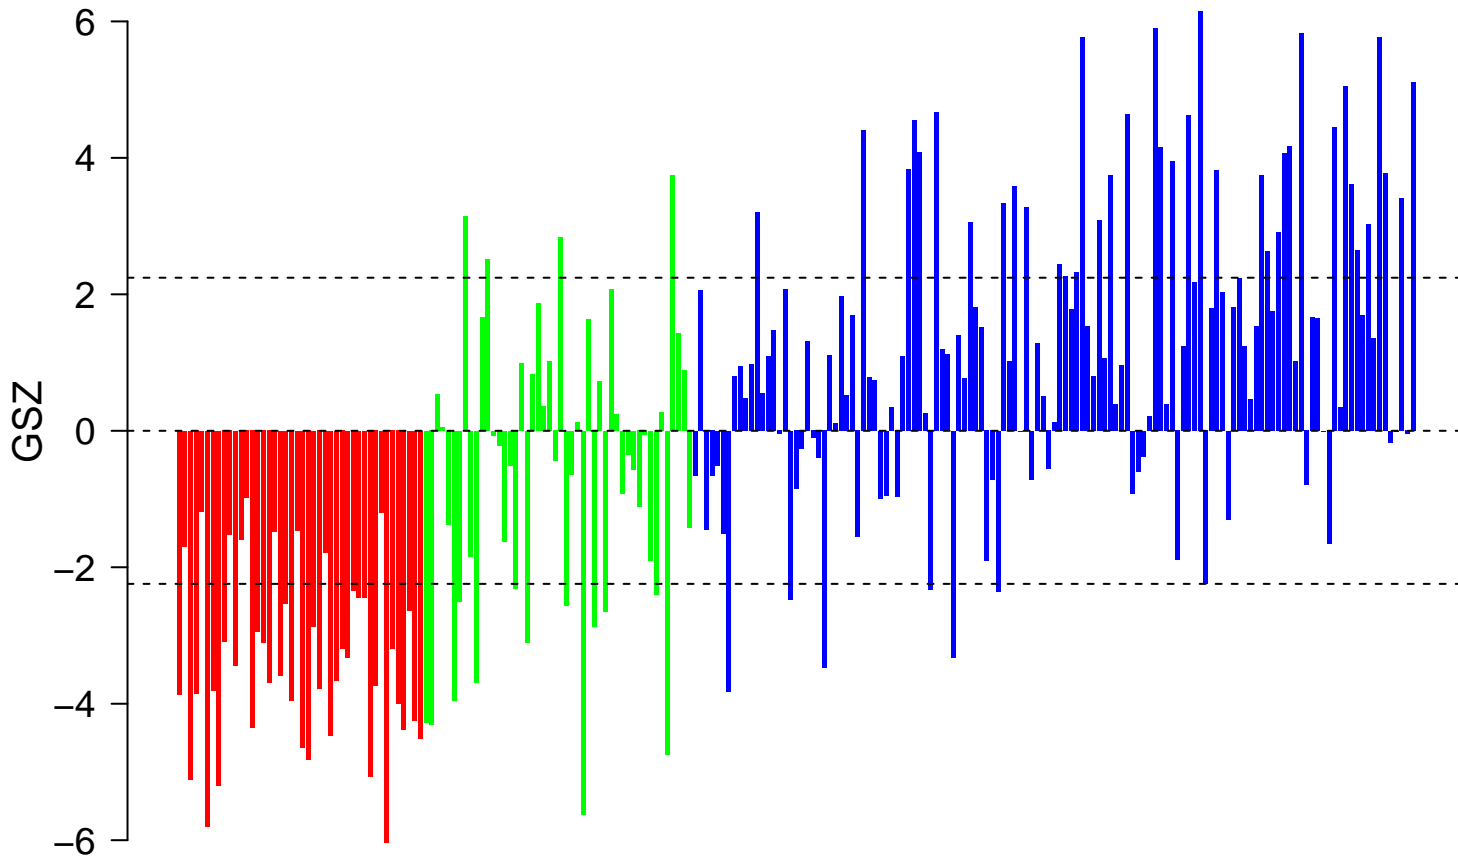

REACTOME_GPCR_DOWNSTREAM_SIGNALING

■ on
■ -
□ off

REACTOME_GPCR_DOWNSTREAM_SIGNALING