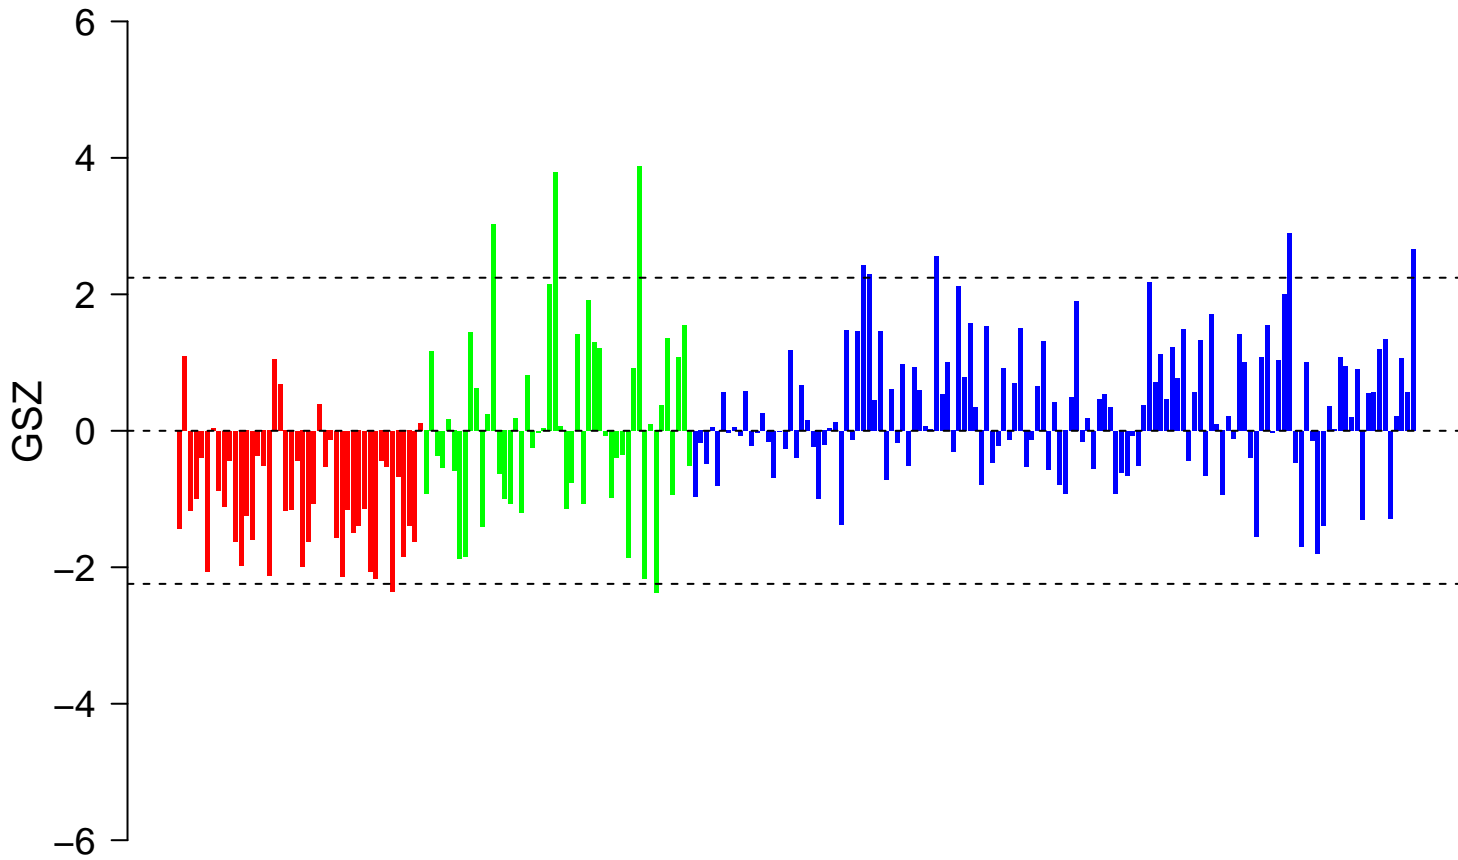

REACTOME_GAP_JUNCTION_DEGRADATION

REACTOME_GAP_JUNCTION_DEGRADATION

■ on
■ -
□ off

REACTOME_GAP_JUNCTION_DEGRADATION