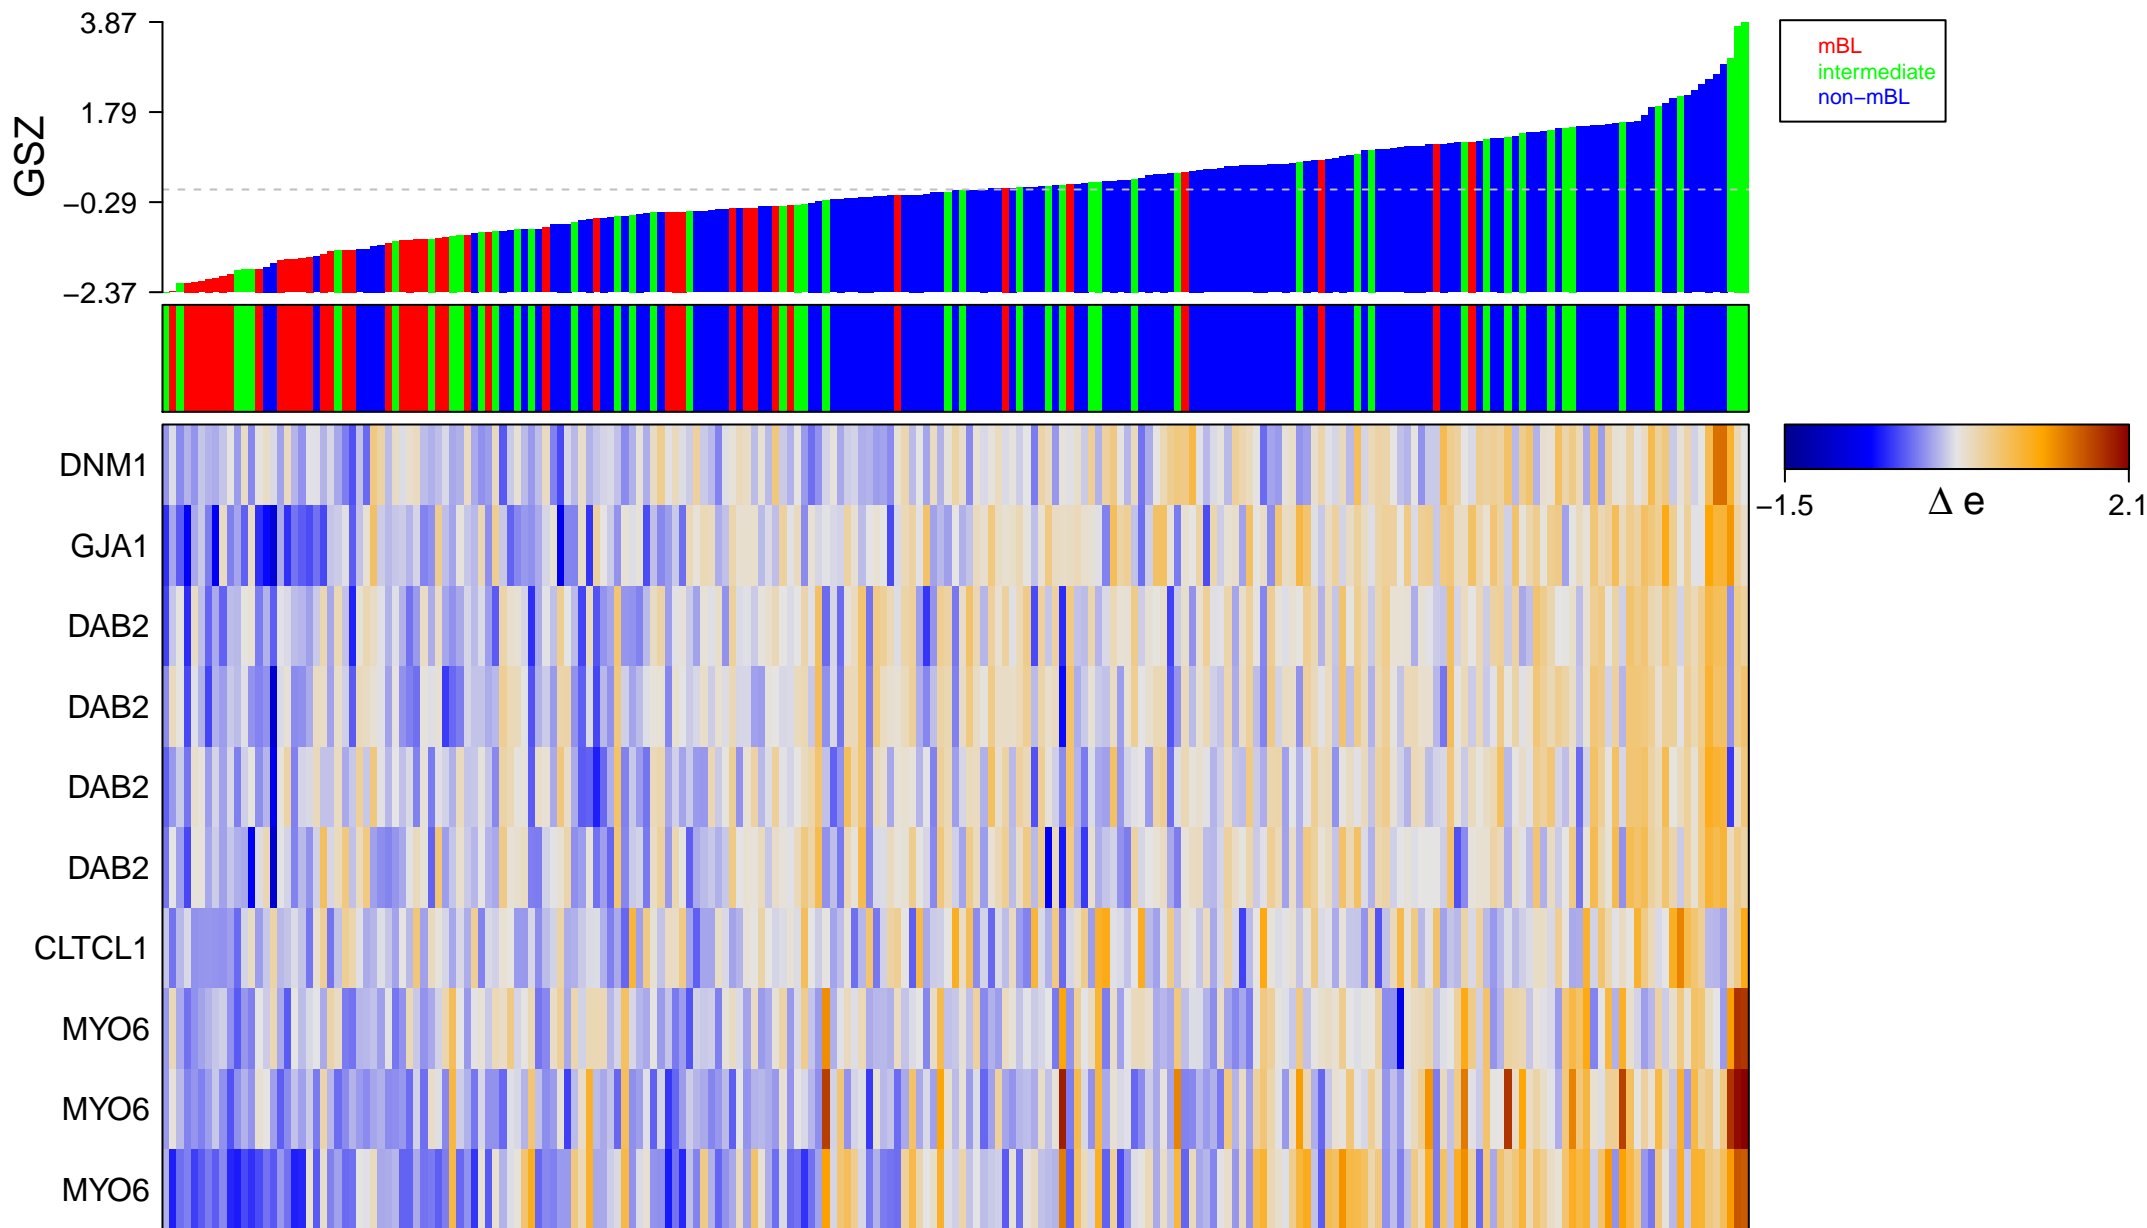

REACTOME_GAP_JUNCTION_DEGRADATION

REACTOME_GAP_JUNCTION_DEGRADATION

■ on
■ -
□ off

REACTOME_GAP_JUNCTION_DEGRADATION