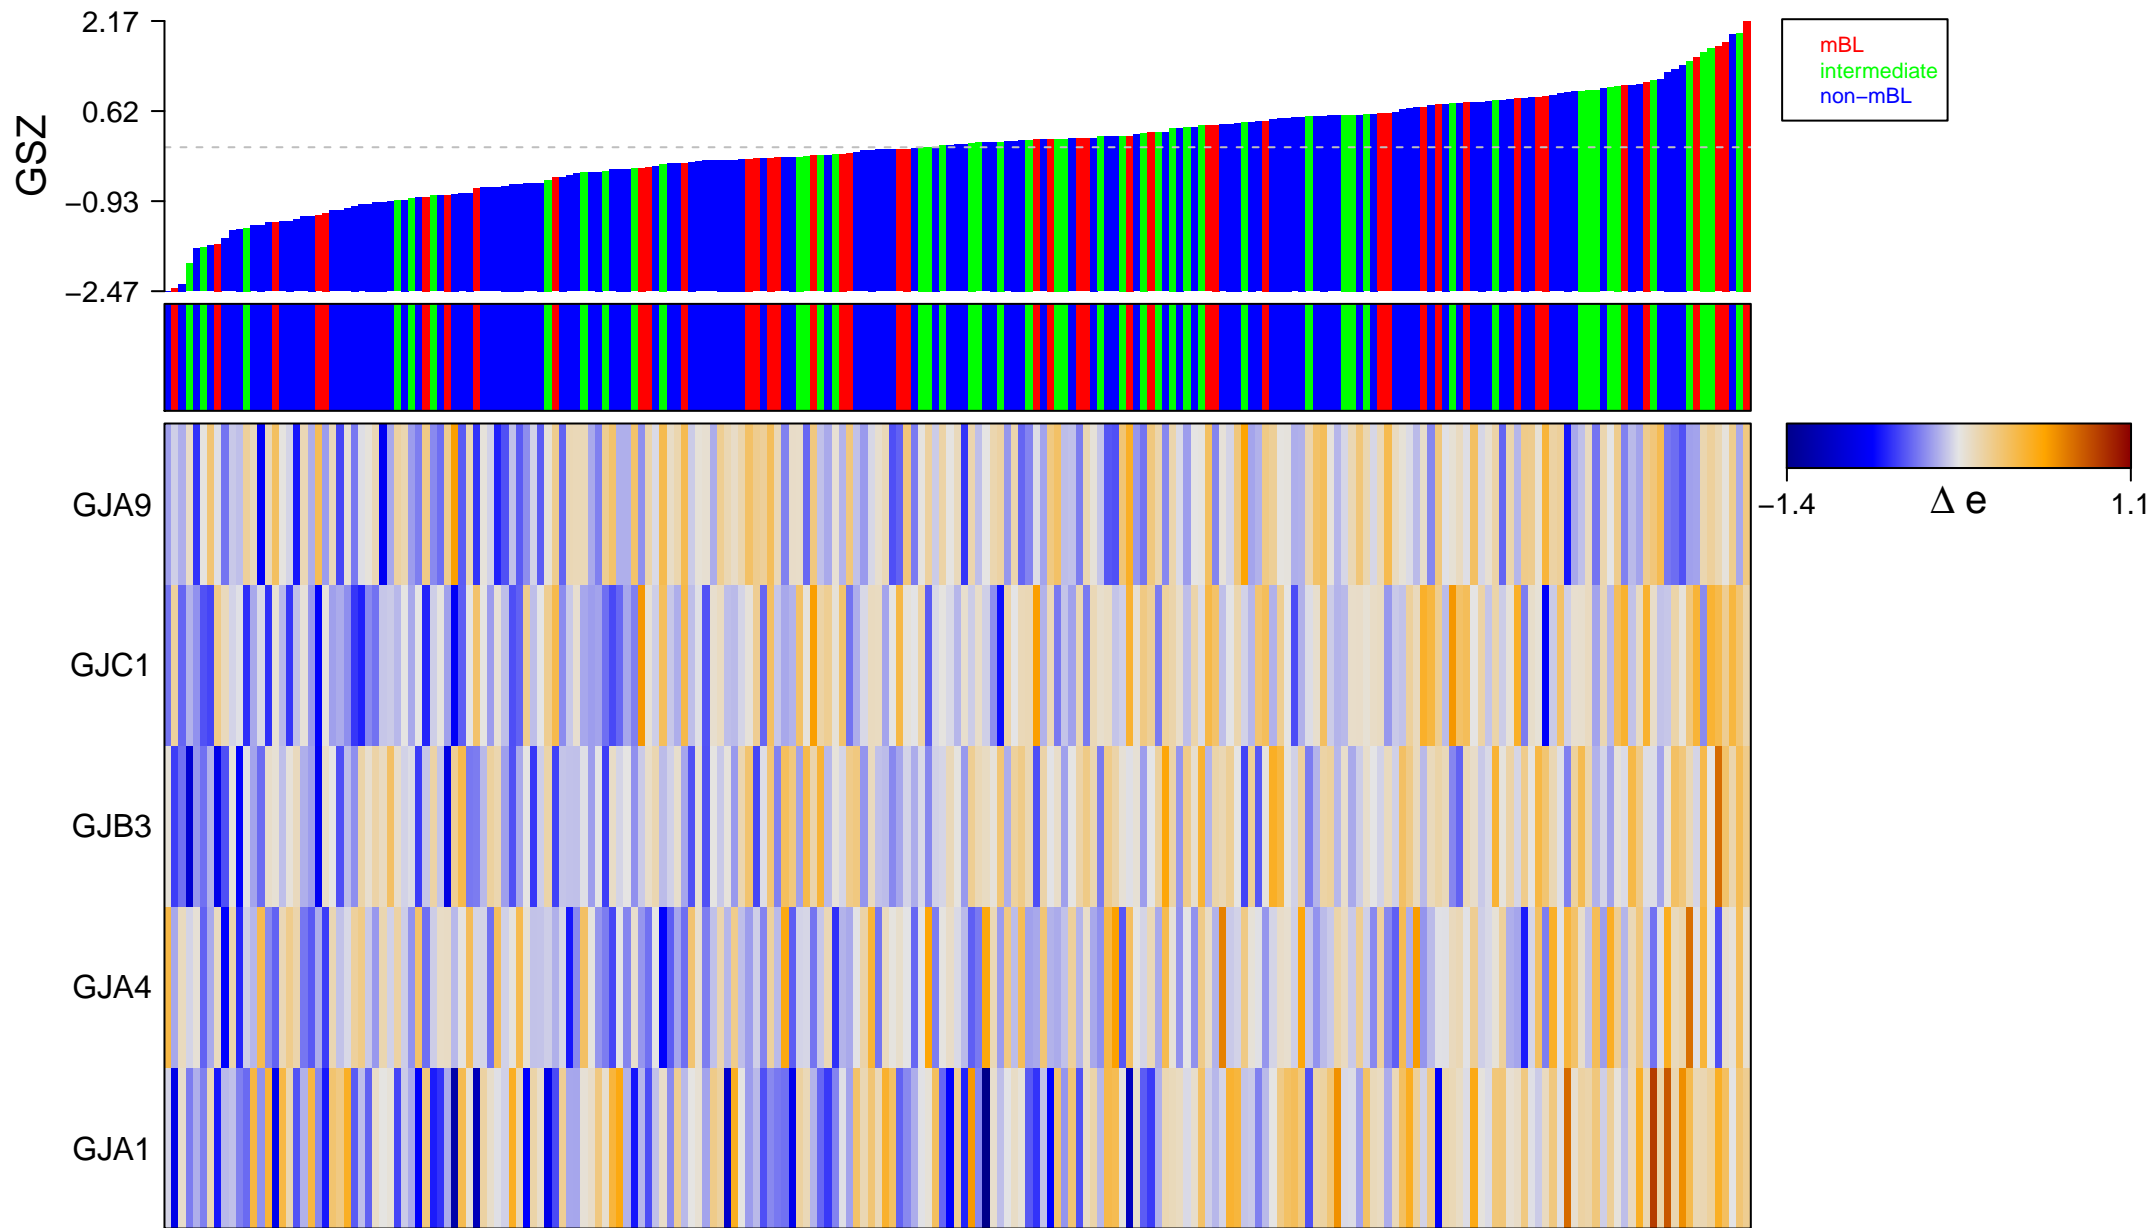

# REACTOME\_GAP\_JUNCTION\_ASSEMBLY

# REACTOME\_GAP\_JUNCTION\_ASSEMBLY

■ on  
■ -  
□ off