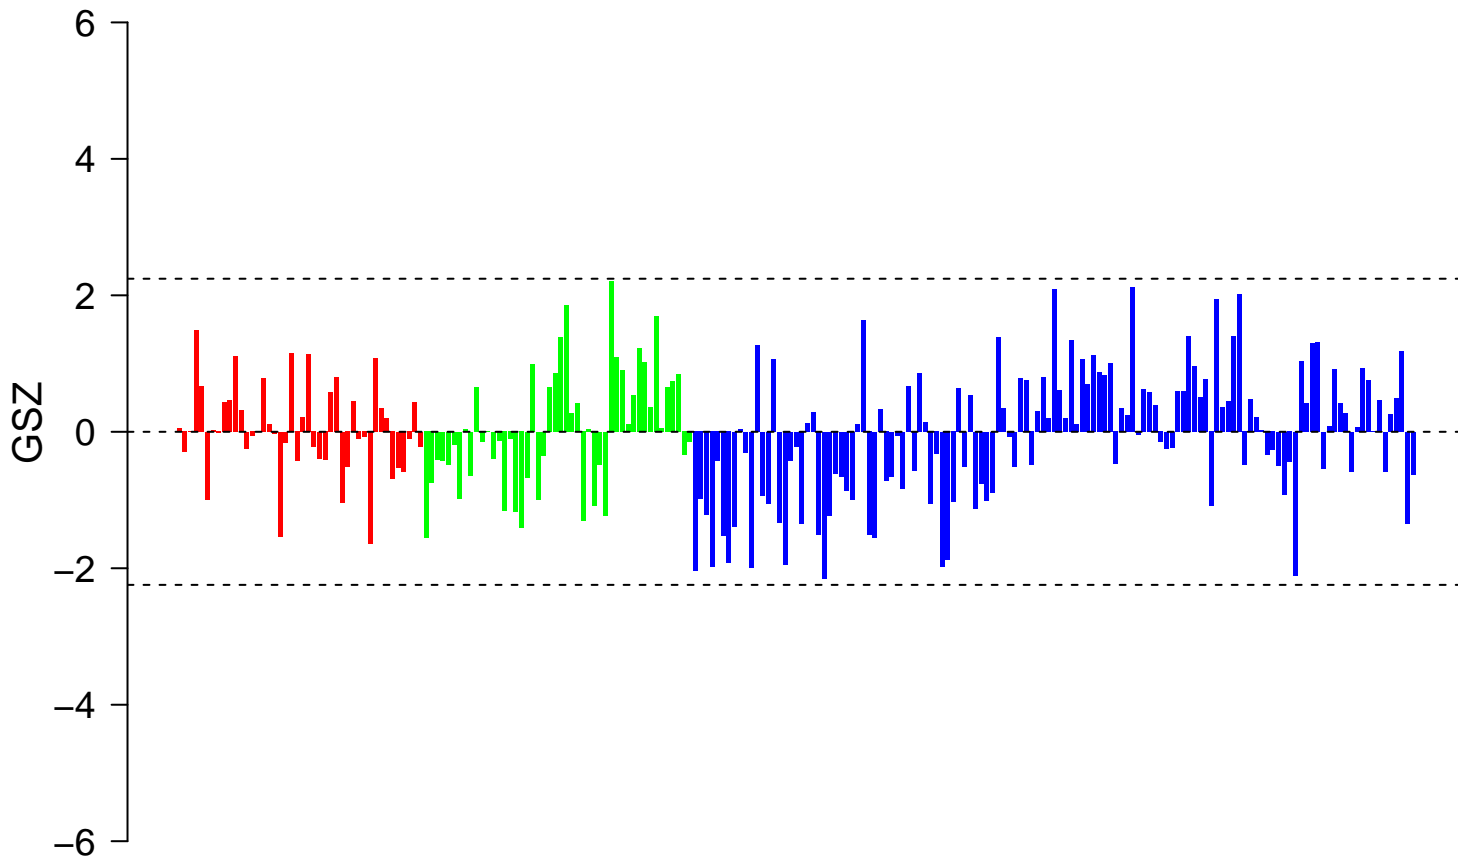

REACTOME_GABA_SYNTHESIS_RELEASE_REUPTAKE_AND_DEGRADATION

ACTOME_GABA_SYNTHESIS_RELEASE_REUPTAKE_AND_DEGRADATION

■ on
■ -
□ off

REACTOME_GABA_SYNTHESIS_RELEASE_REUPTAKE_AND_DEGRADATION