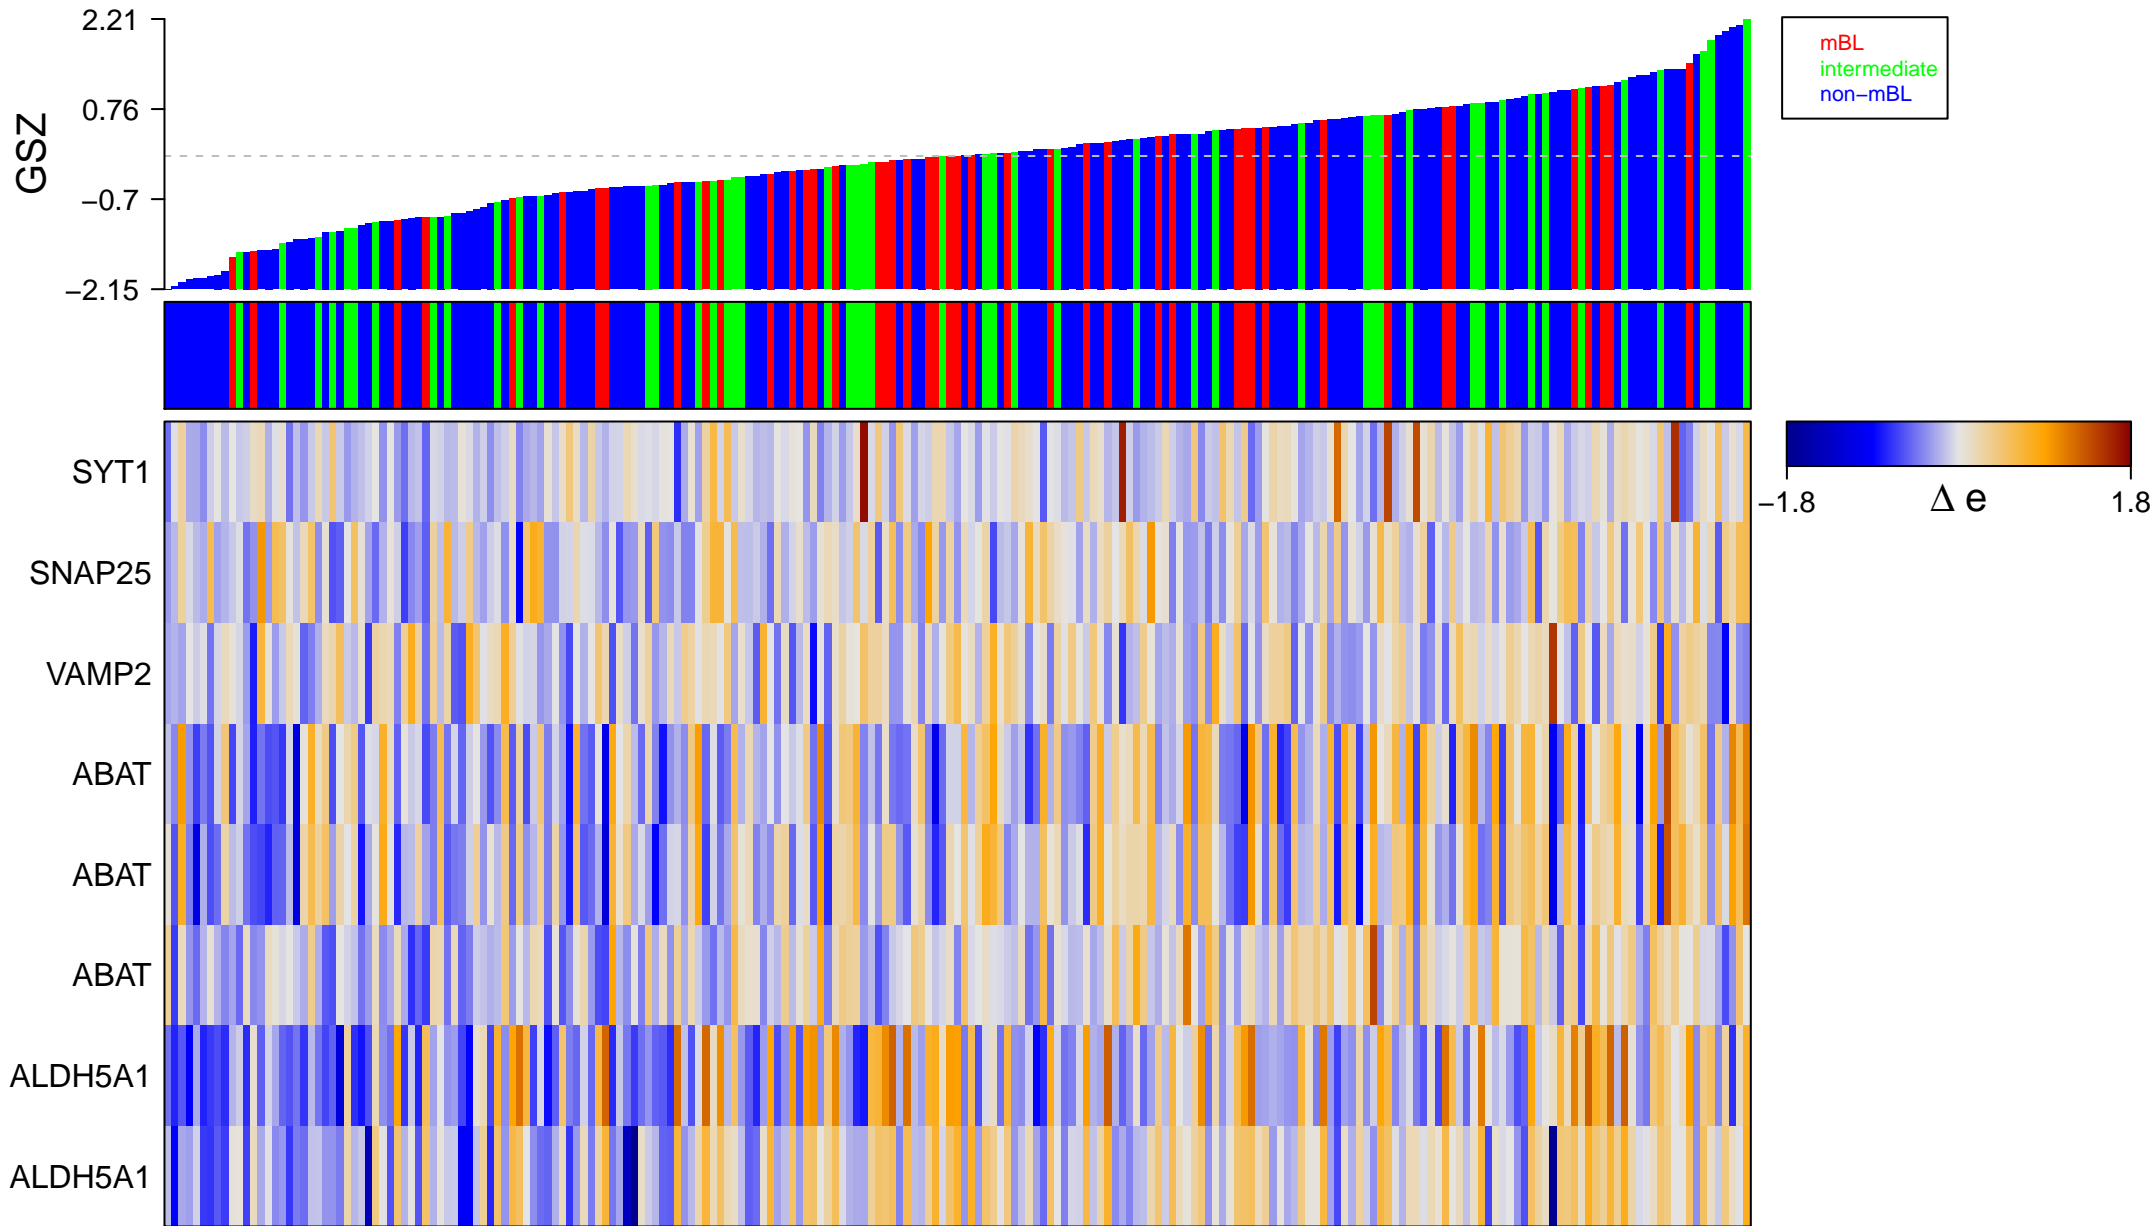

REACTOME_GABA_SYNTHESIS_RELEASE_REUPTAKE_AND_DEGRADATION

ACTOME_GABA_SYNTHESIS_RELEASE_REUPTAKE_AND_DEGRADATION

■ on
■ -
□ off

REACTOME_GABA_SYNTHESIS_RELEASE_REUPTAKE_AND_DEGRADATION