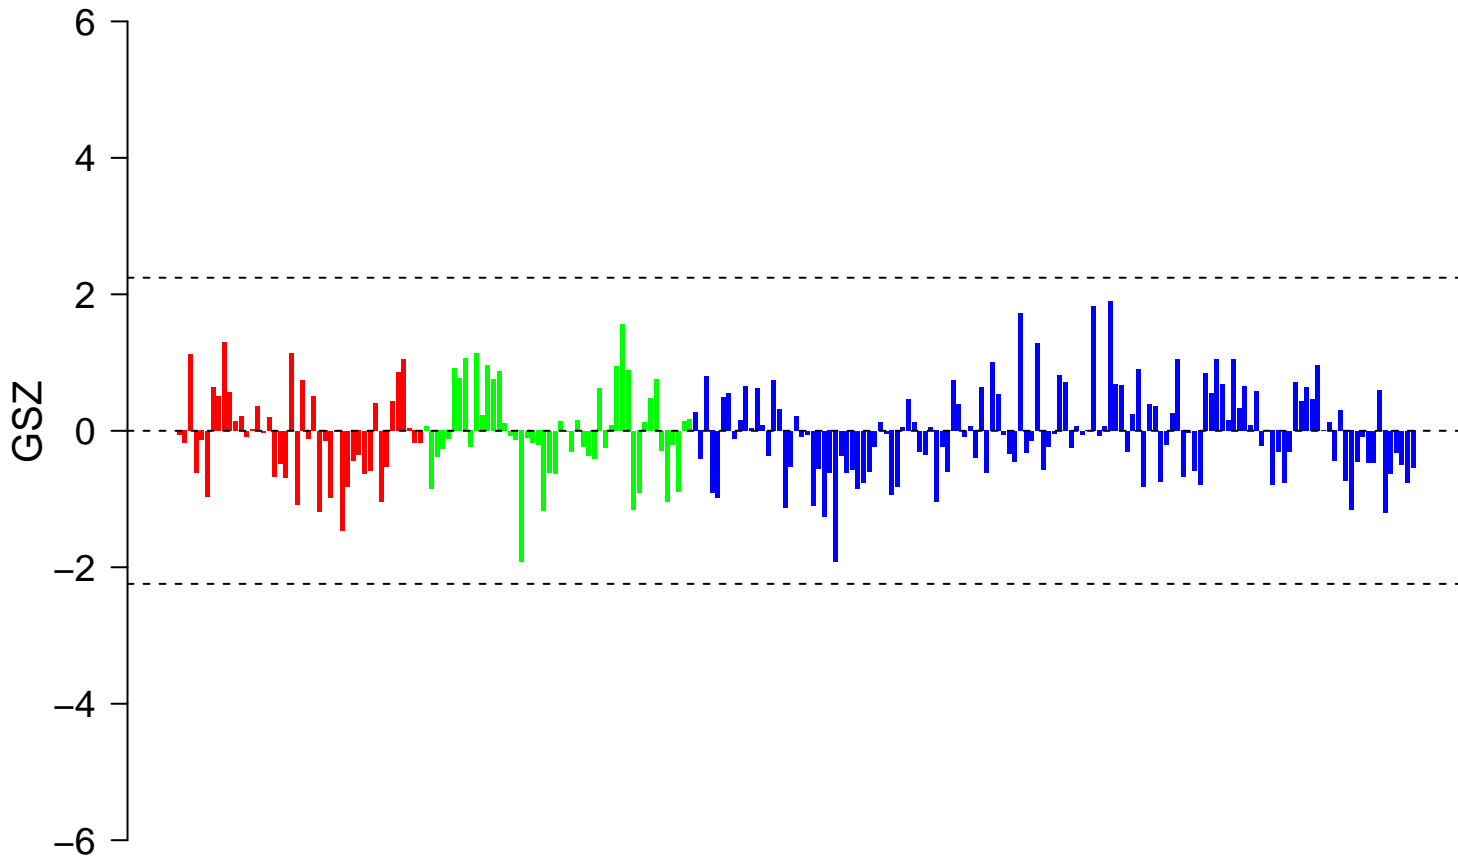

REACTOME_GABA_A_RECEPTOR_ACTIVATION

REACTOME_GABA_A_RECEPTOR_ACTIVATION

■ on
■ -
□ off

REACTOME_GABA_A_RECEPTOR_ACTIVATION