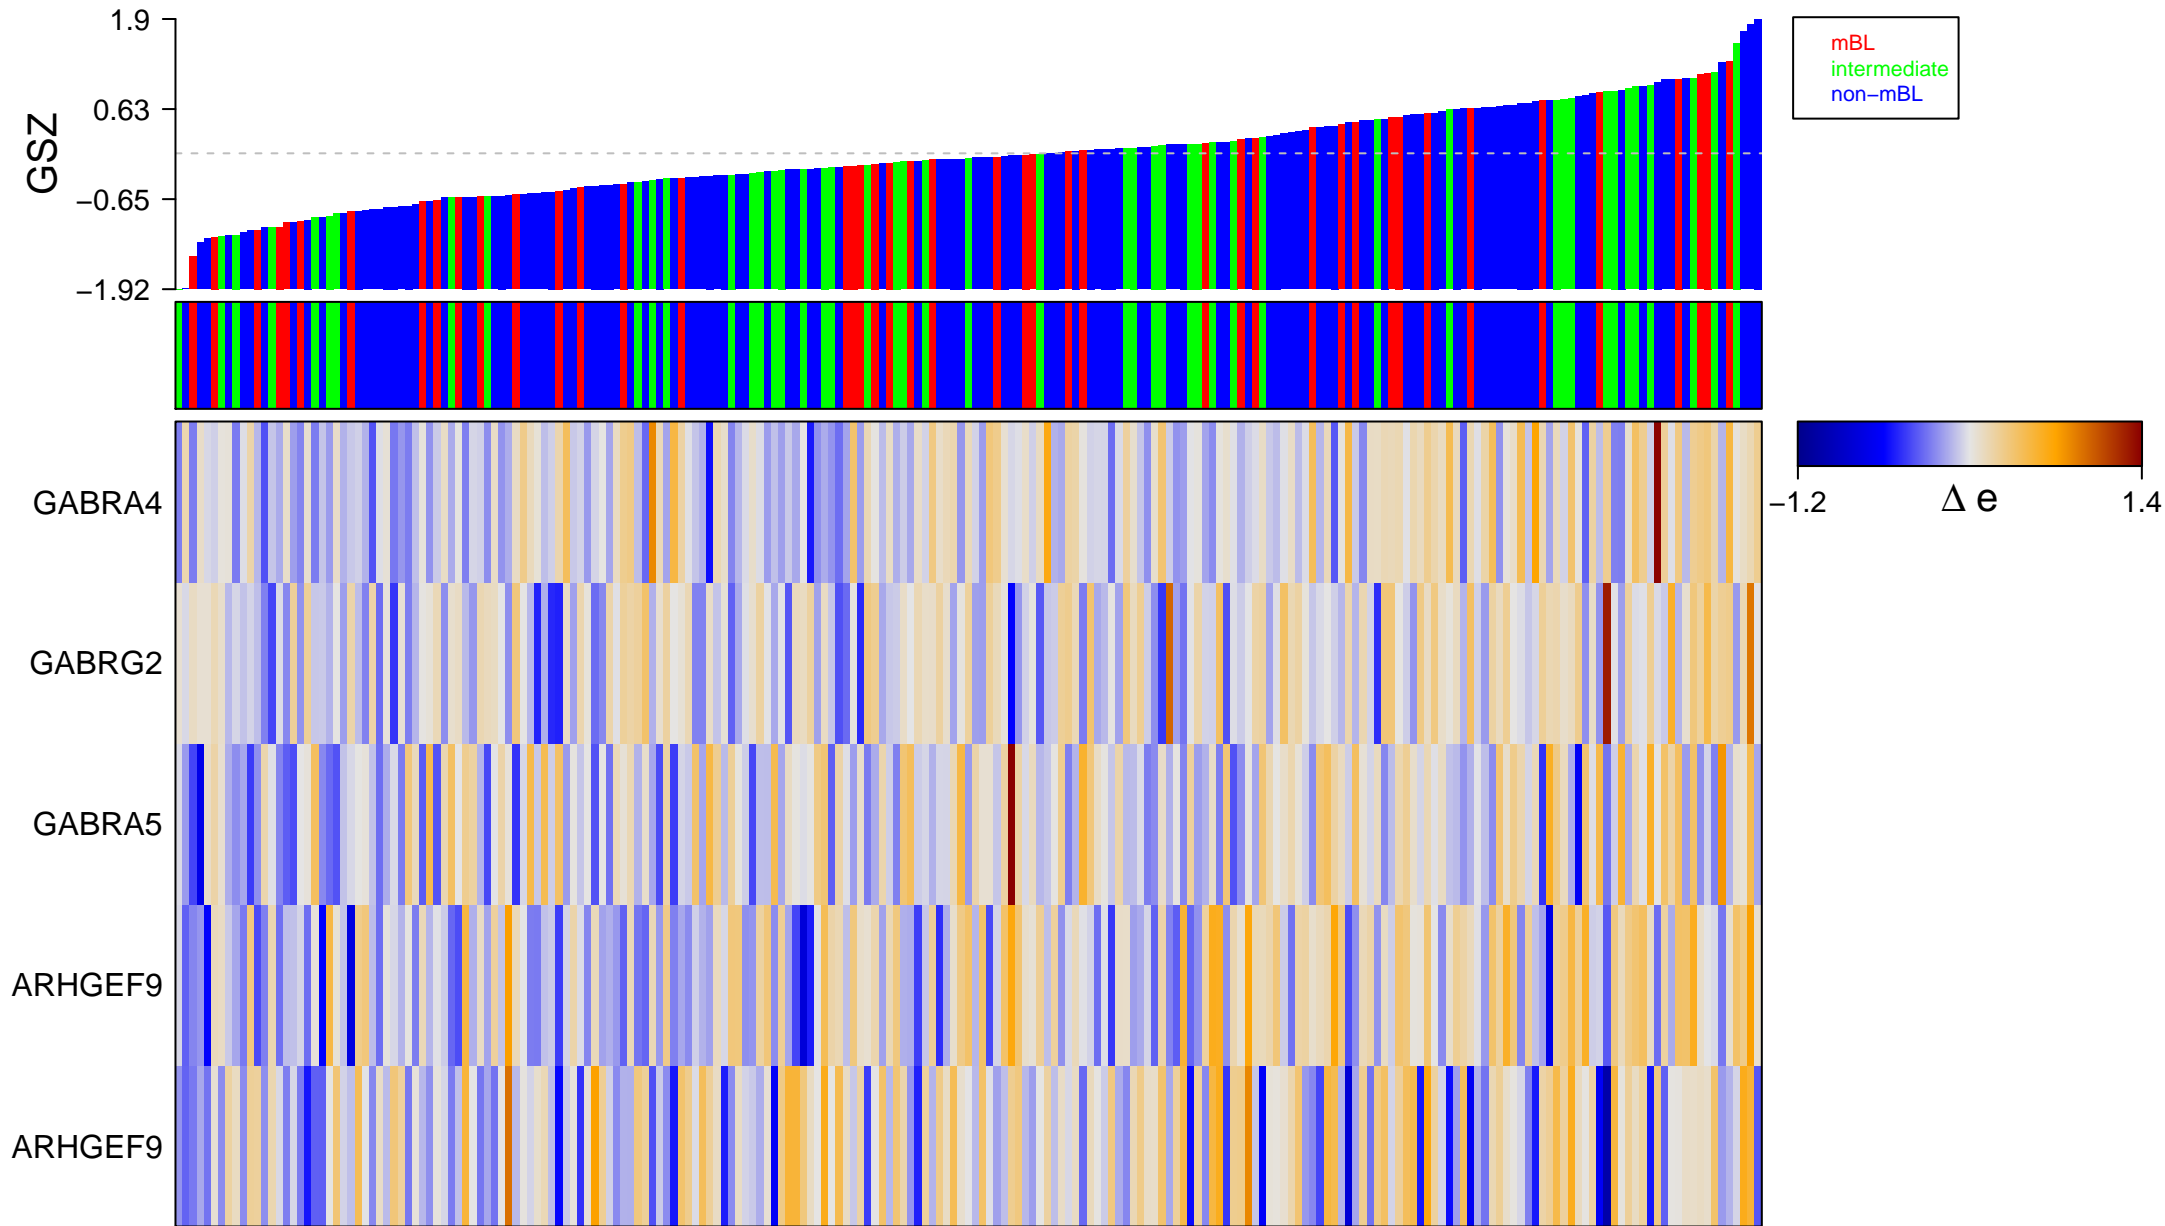

REACTOME_GABA_A_RECEPTOR_ACTIVATION

REACTOME_GABA_A_RECEPTOR_ACTIVATION

■ on
■ -
□ off

REACTOME_GABA_A_RECEPTOR_ACTIVATION