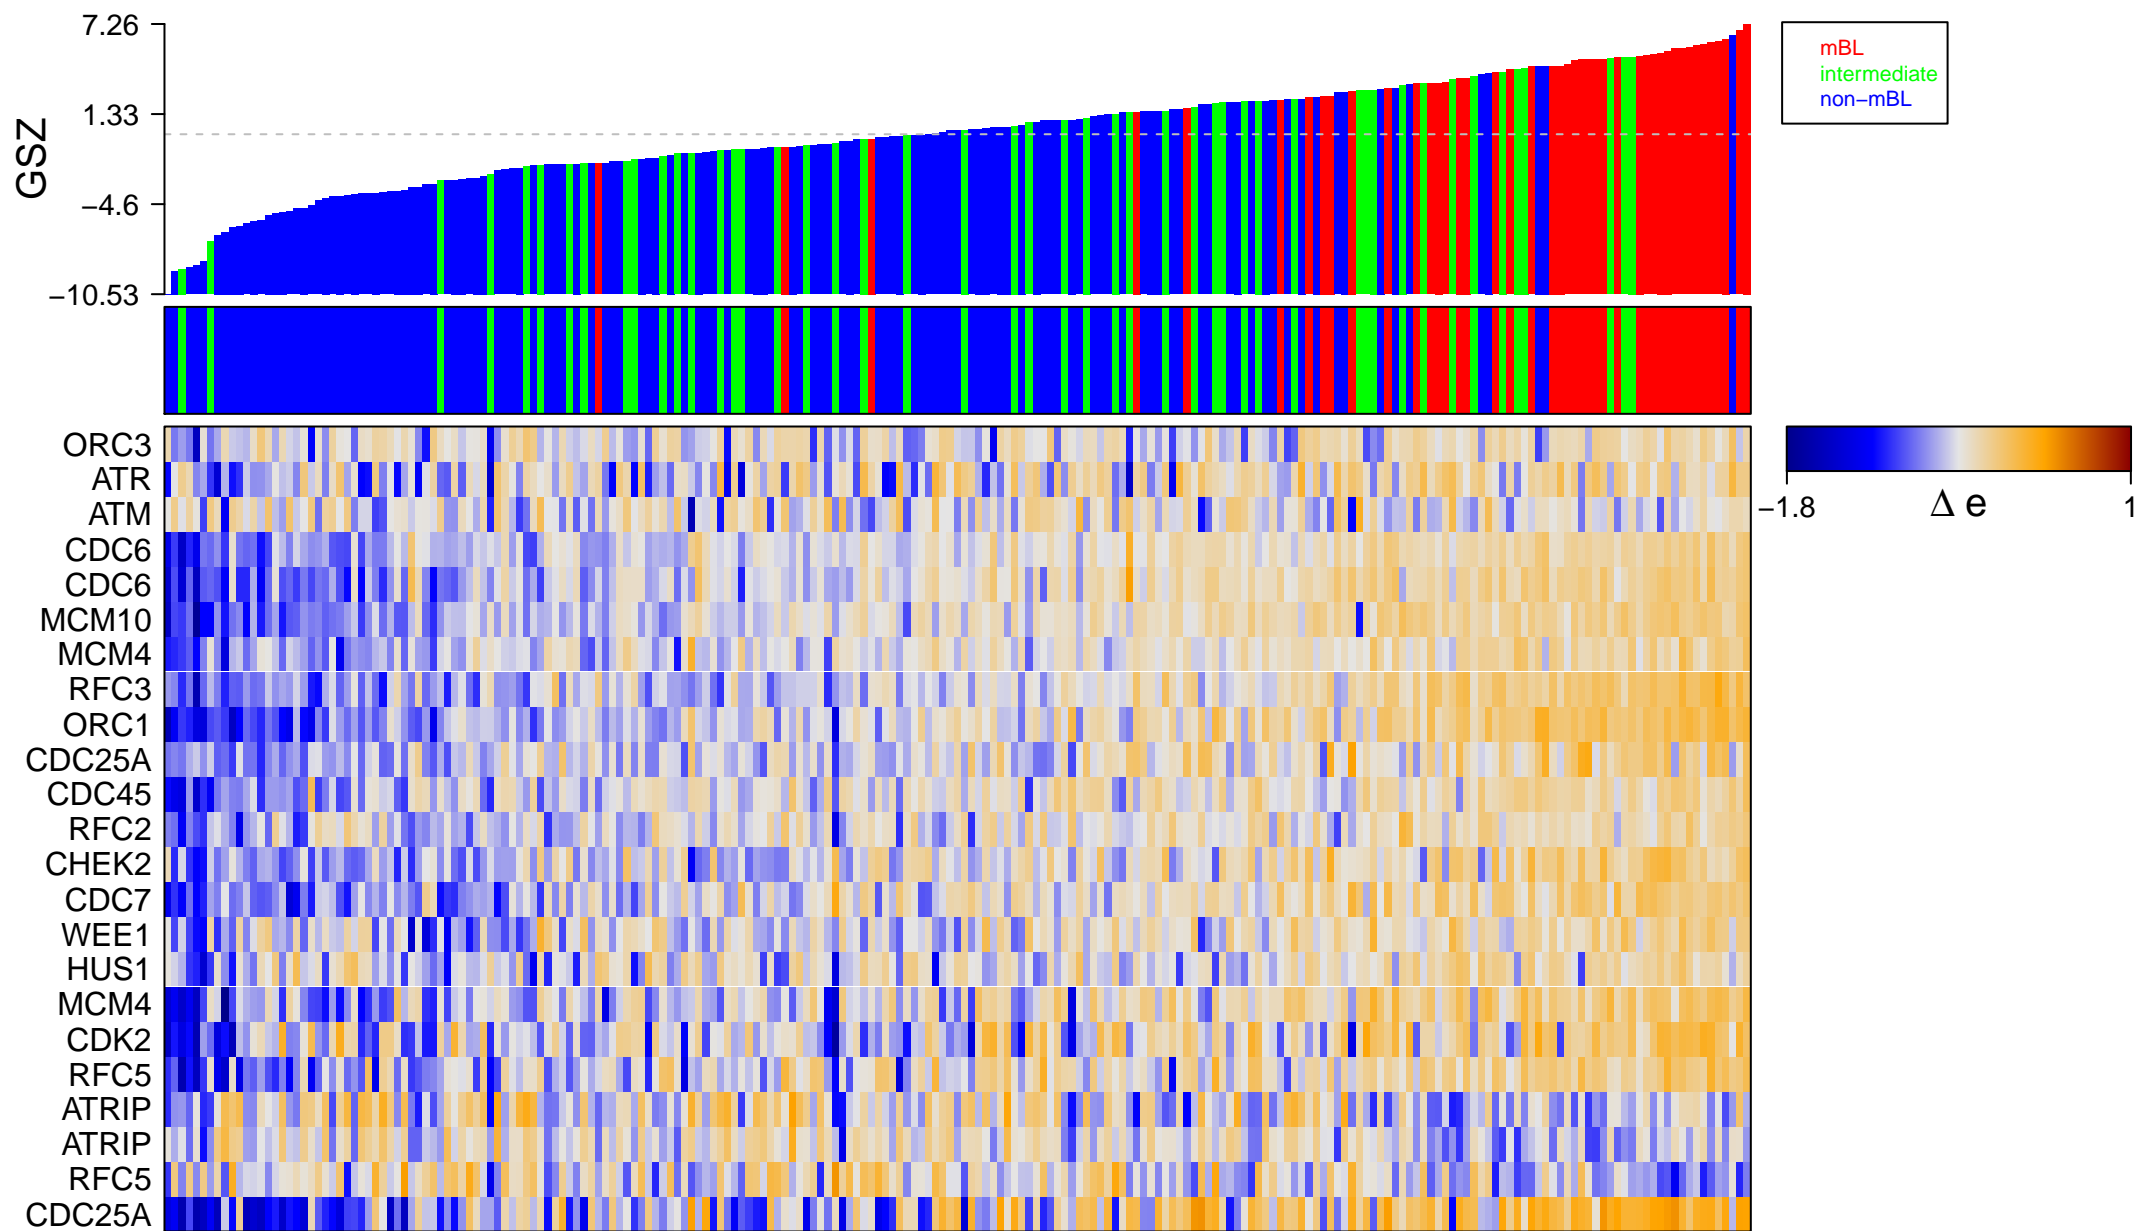

# REACTOME\_G2\_M\_CHECKPOINTS

# REACTOME\_G2\_M\_CHECKPOINTS

■ on  
■ -  
□ off