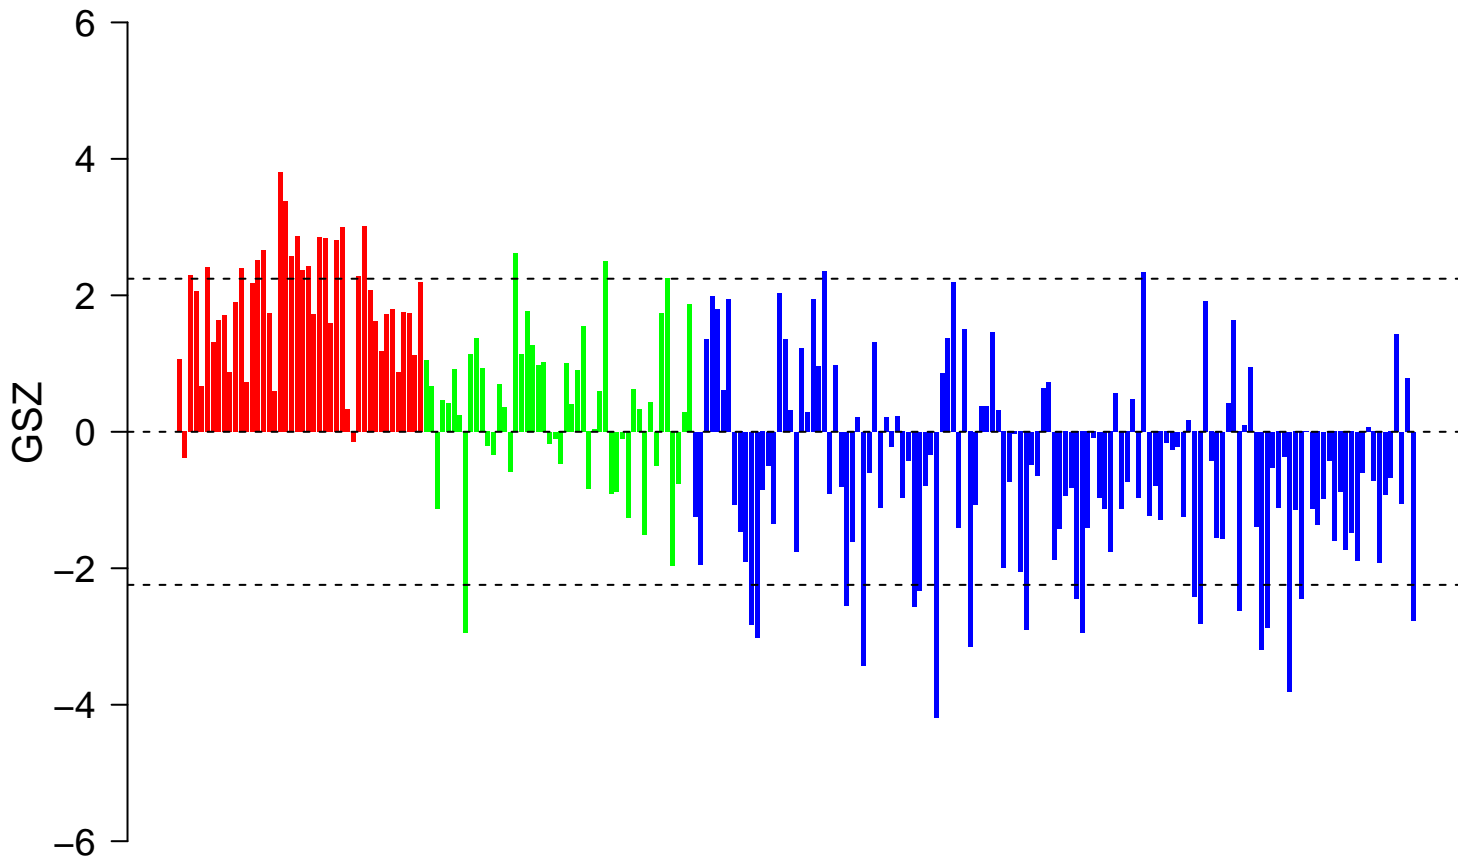

REACTOME_FORMATION_OF_RNA_POL_II_ELONGATION_COMPLEX_

REACTOME_FORMATION_OF_RNA_POL_II_ELONGATION_COMPLEX_

■ on
■ -
□ off

REACTOME_FORMATION_OF_RNA_POL_II_ELONGATION_COMPLEX_