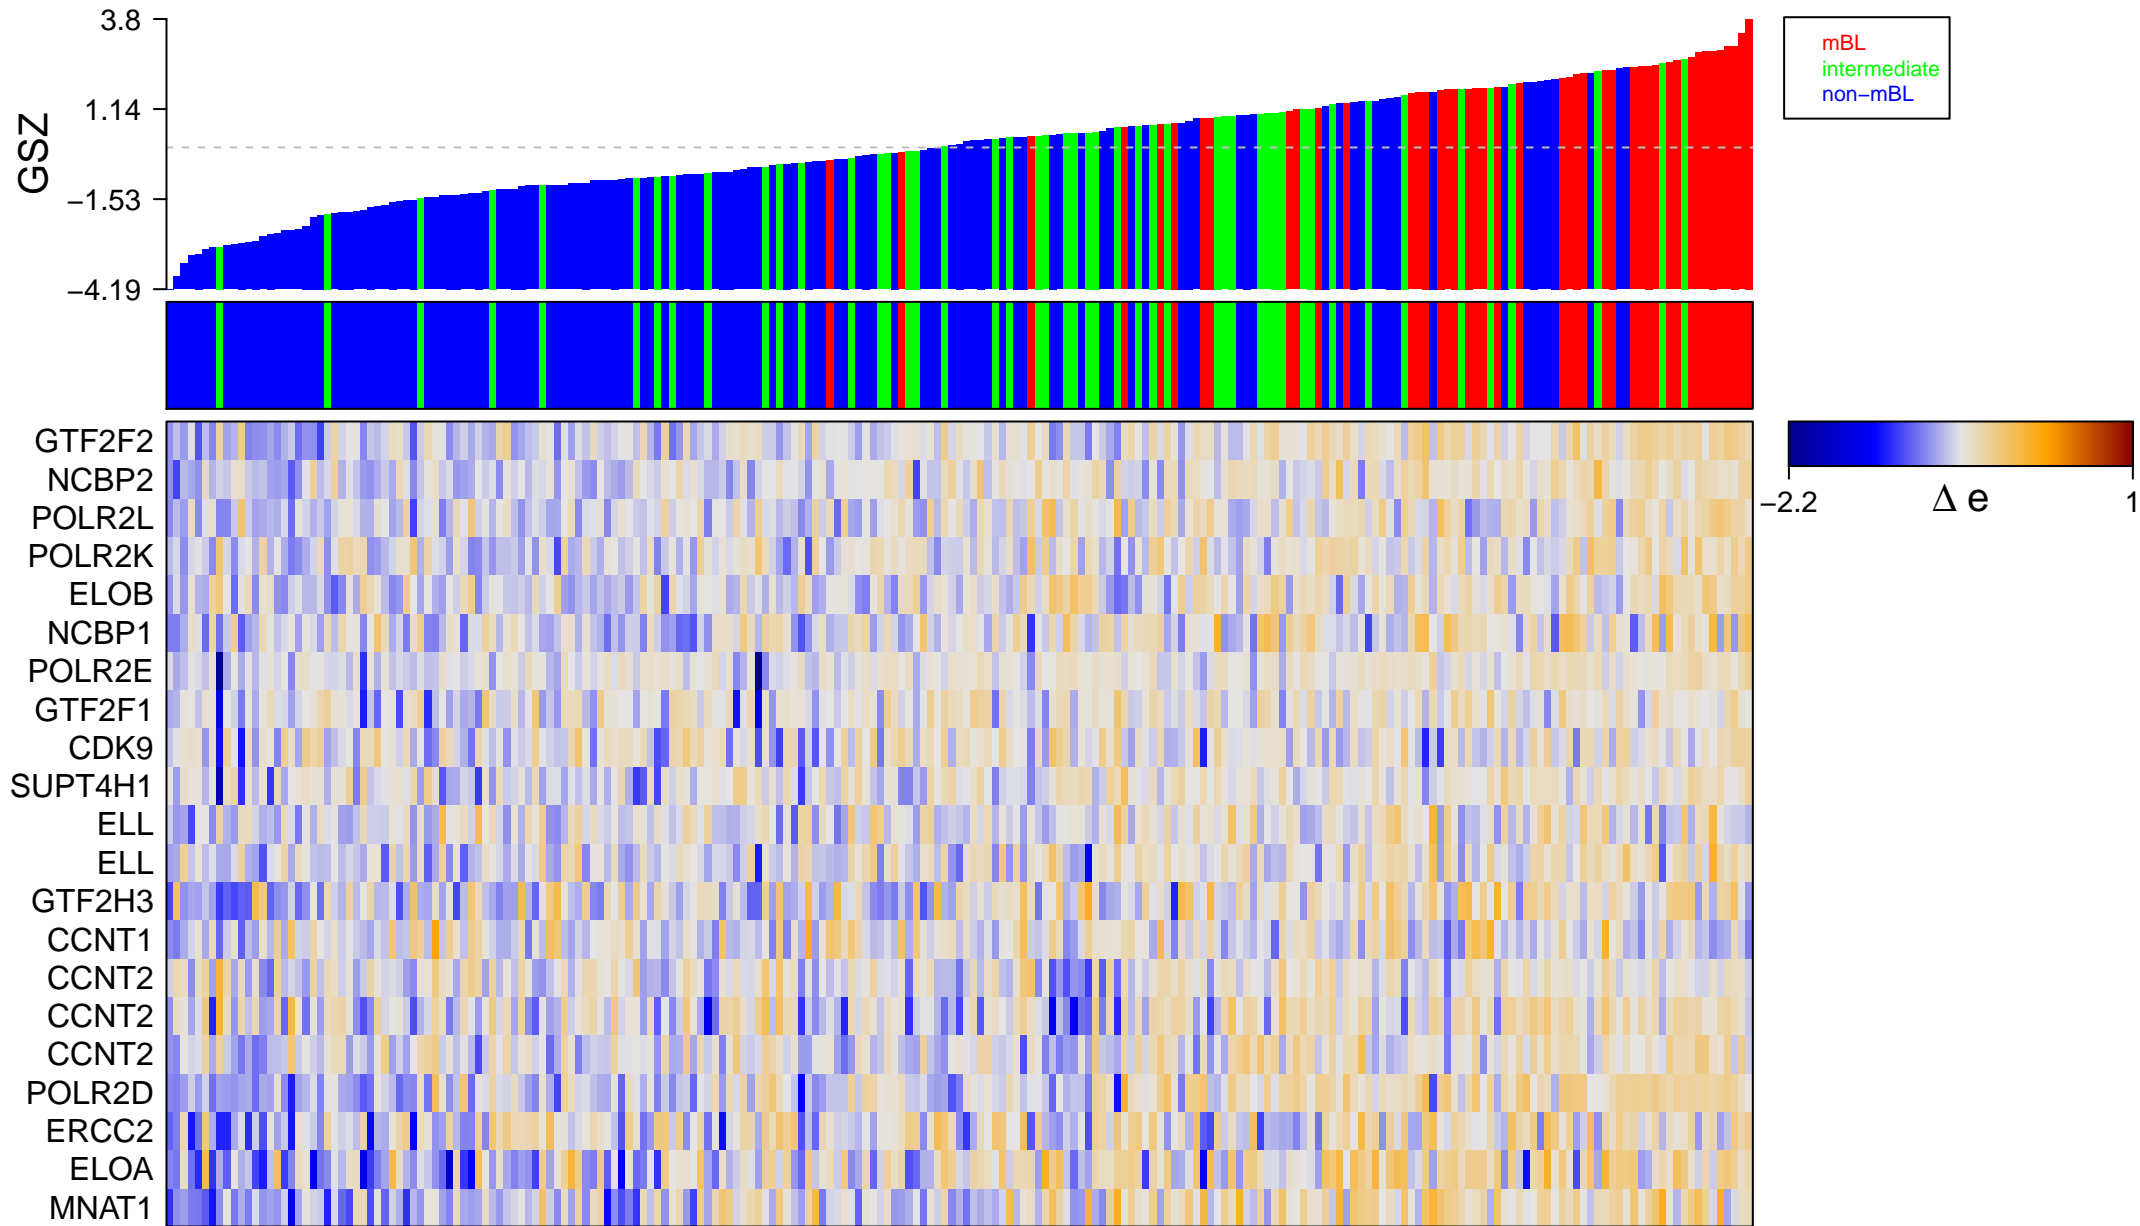

REACTOME_FORMATION_OF_RNA_POL_II_ELONGATION_COMPLEX_

REACTOME_FORMATION_OF_RNA_POL_II_ELONGATION_COMPLEX_

■ on
■ -
□ off

REACTOME_FORMATION_OF_RNA_POL_II_ELONGATION_COMPLEX_