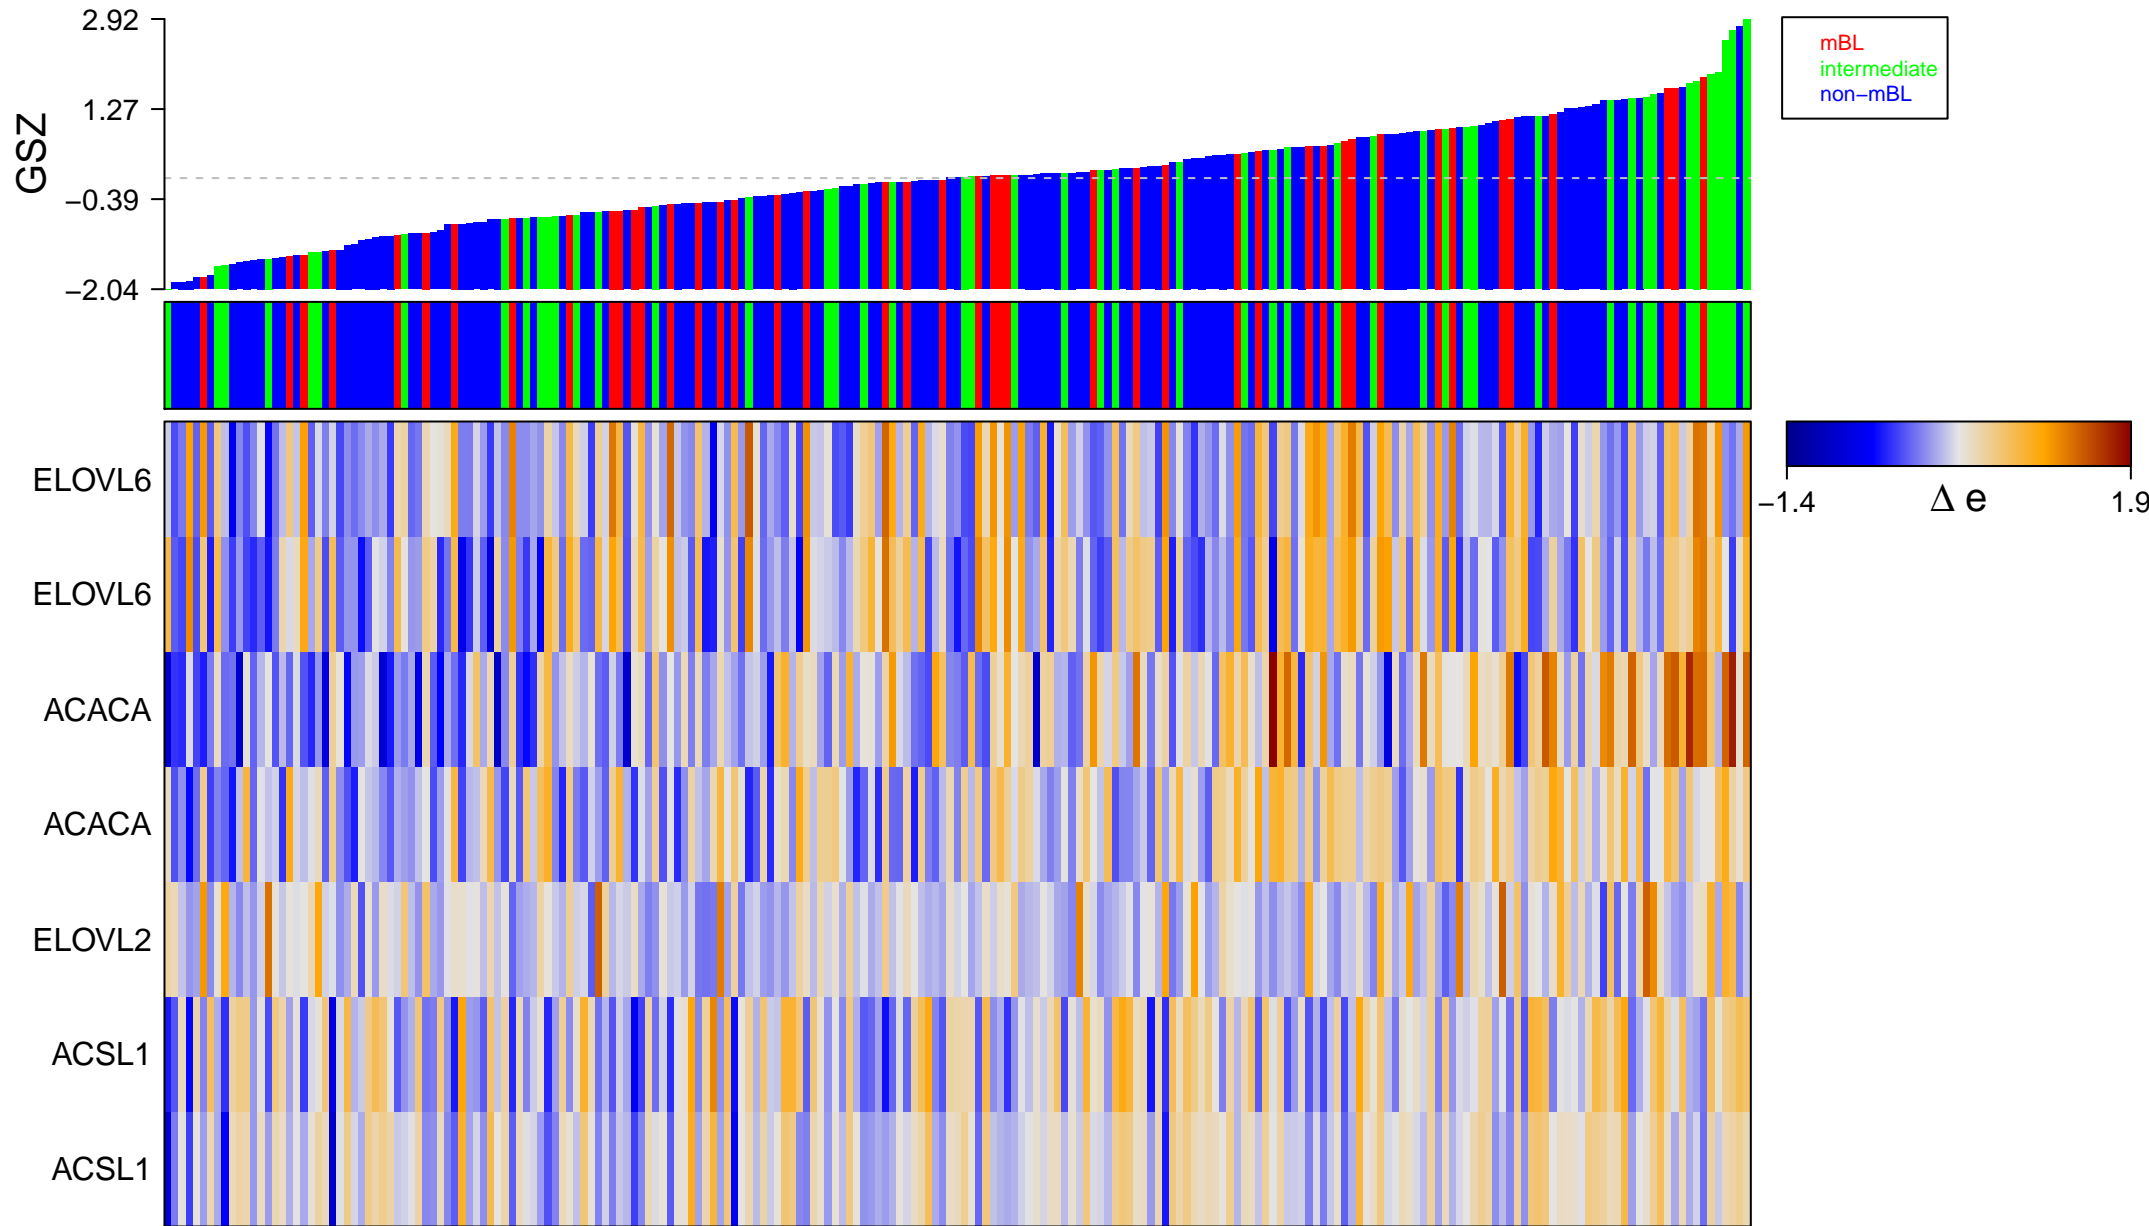

REACTOME_FATTY_ACYL_COA_BIOSYNTHESIS

REACTOME_FATTY_ACYL_COA_BIOSYNTHESIS

■ on
■ -
□ off

REACTOME_FATTY_ACYL_COA_BIOSYNTHESIS