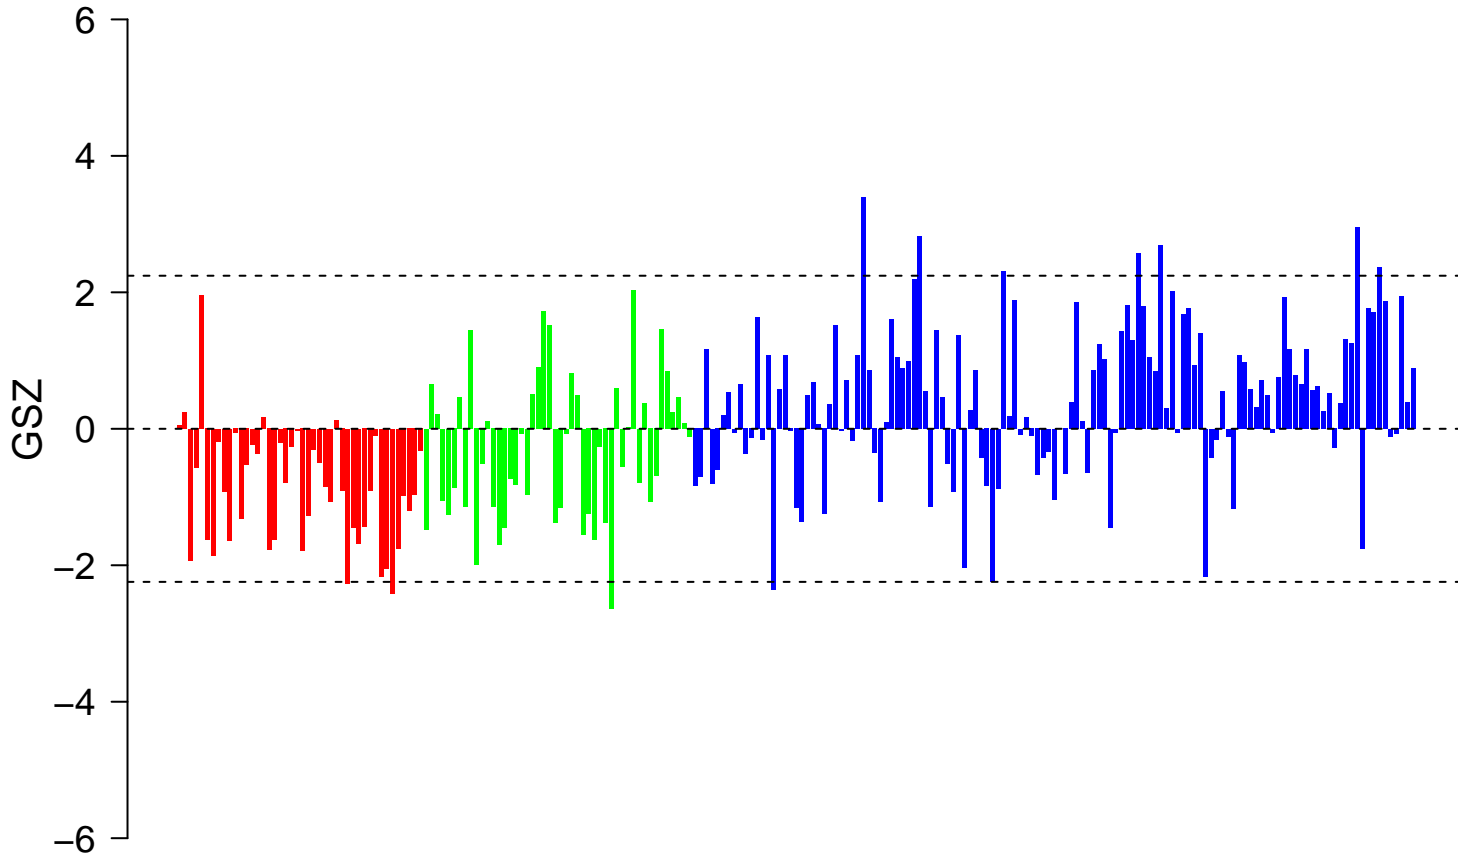

REACTOME_ERK_MAPK_TARGETS

REACTOME_ERK_MAPK_TARGETS

■ on
■ -
□ off

REACTOME_ERK_MAPK_TARGETS