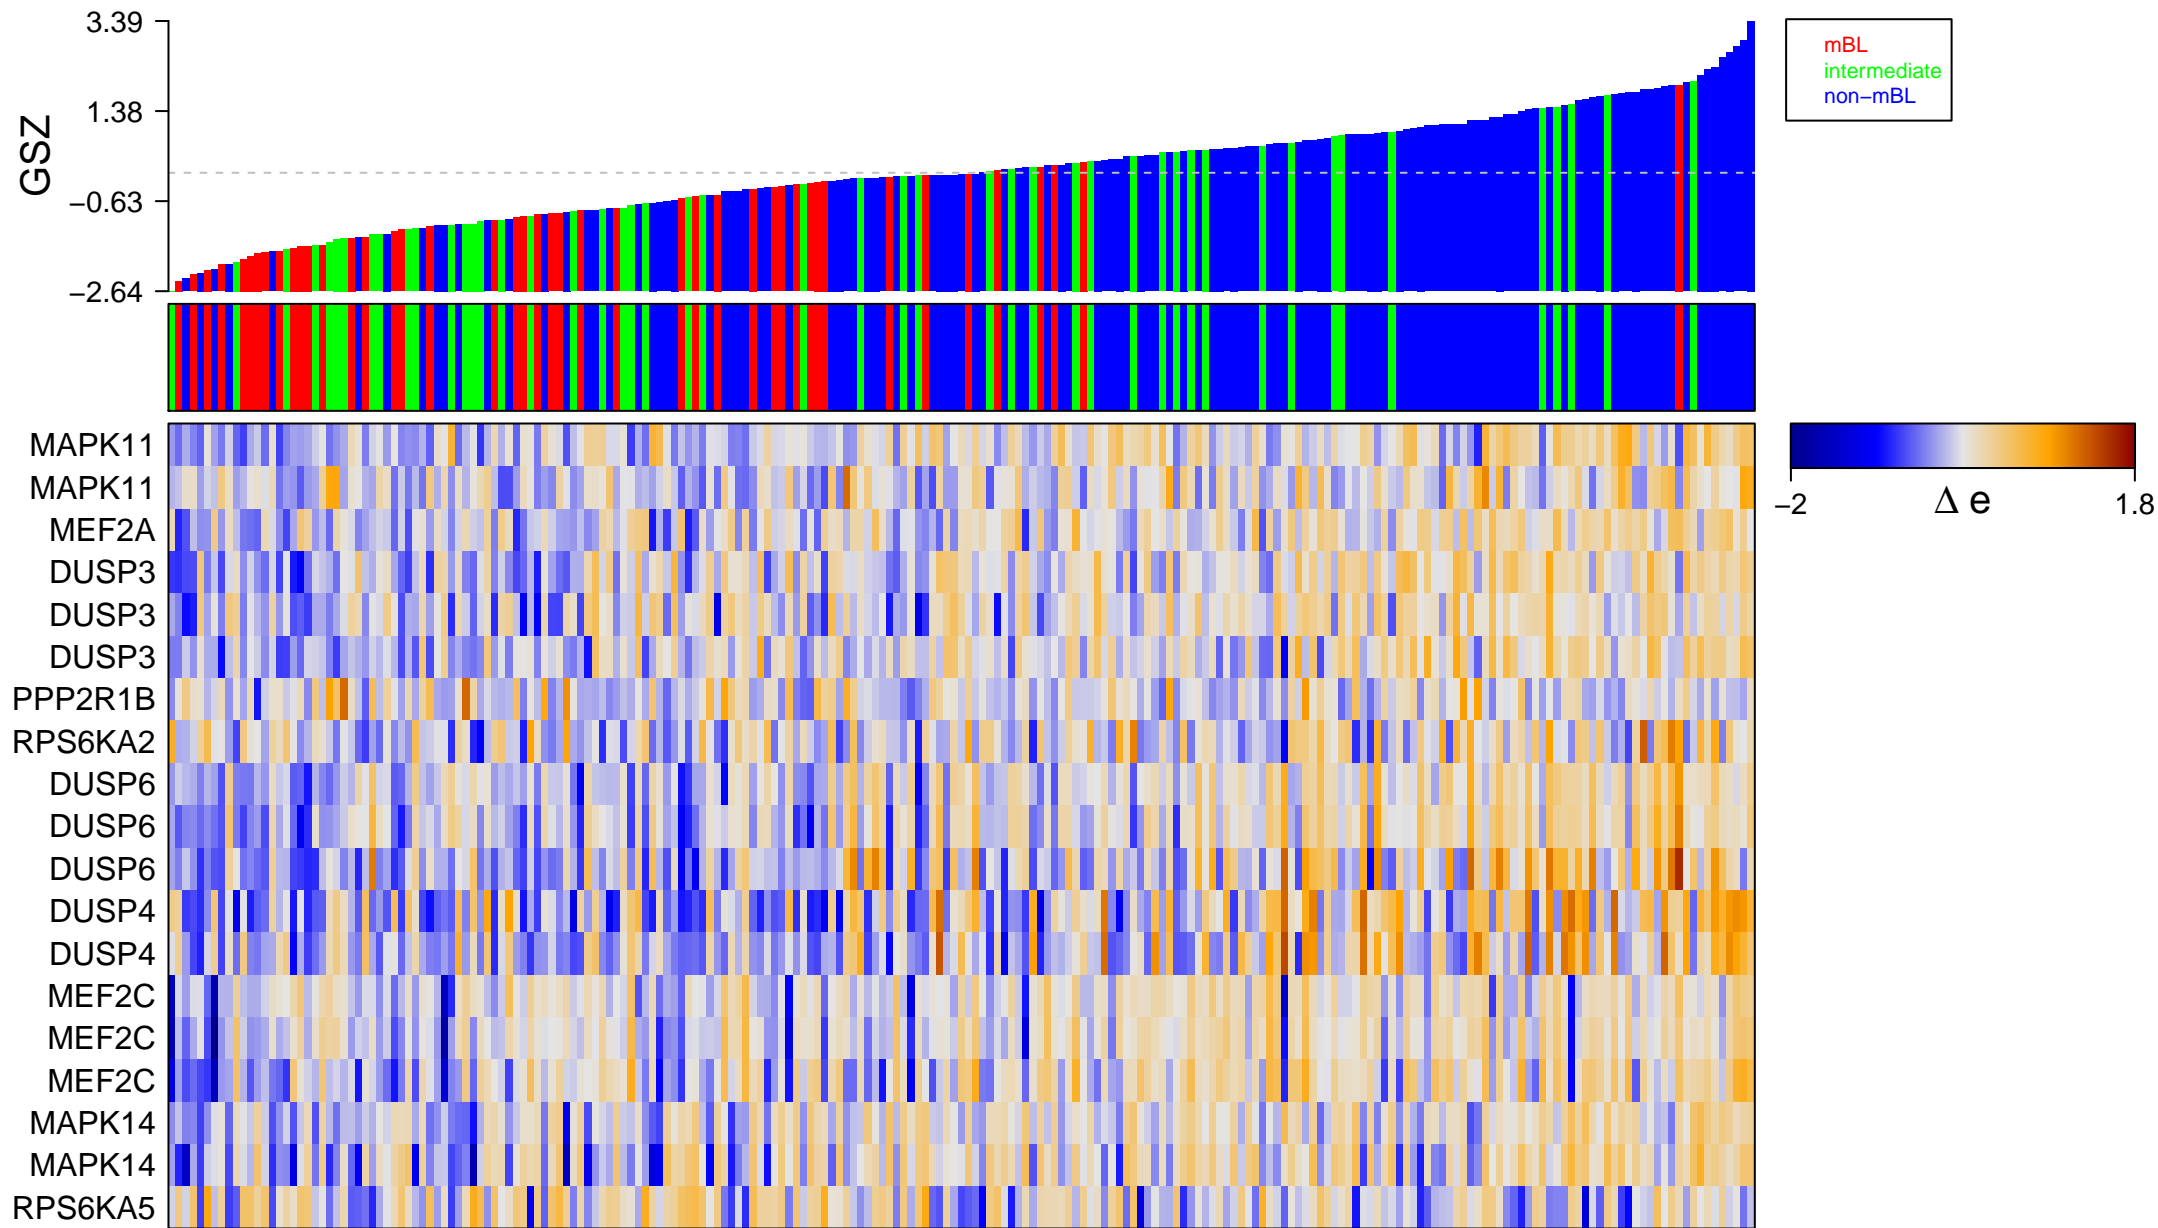

REACTOME_ERK_MAPK_TARGETS

REACTOME_ERK_MAPK_TARGETS

■ on
■ -
□ off

REACTOME_ERK_MAPK_TARGETS