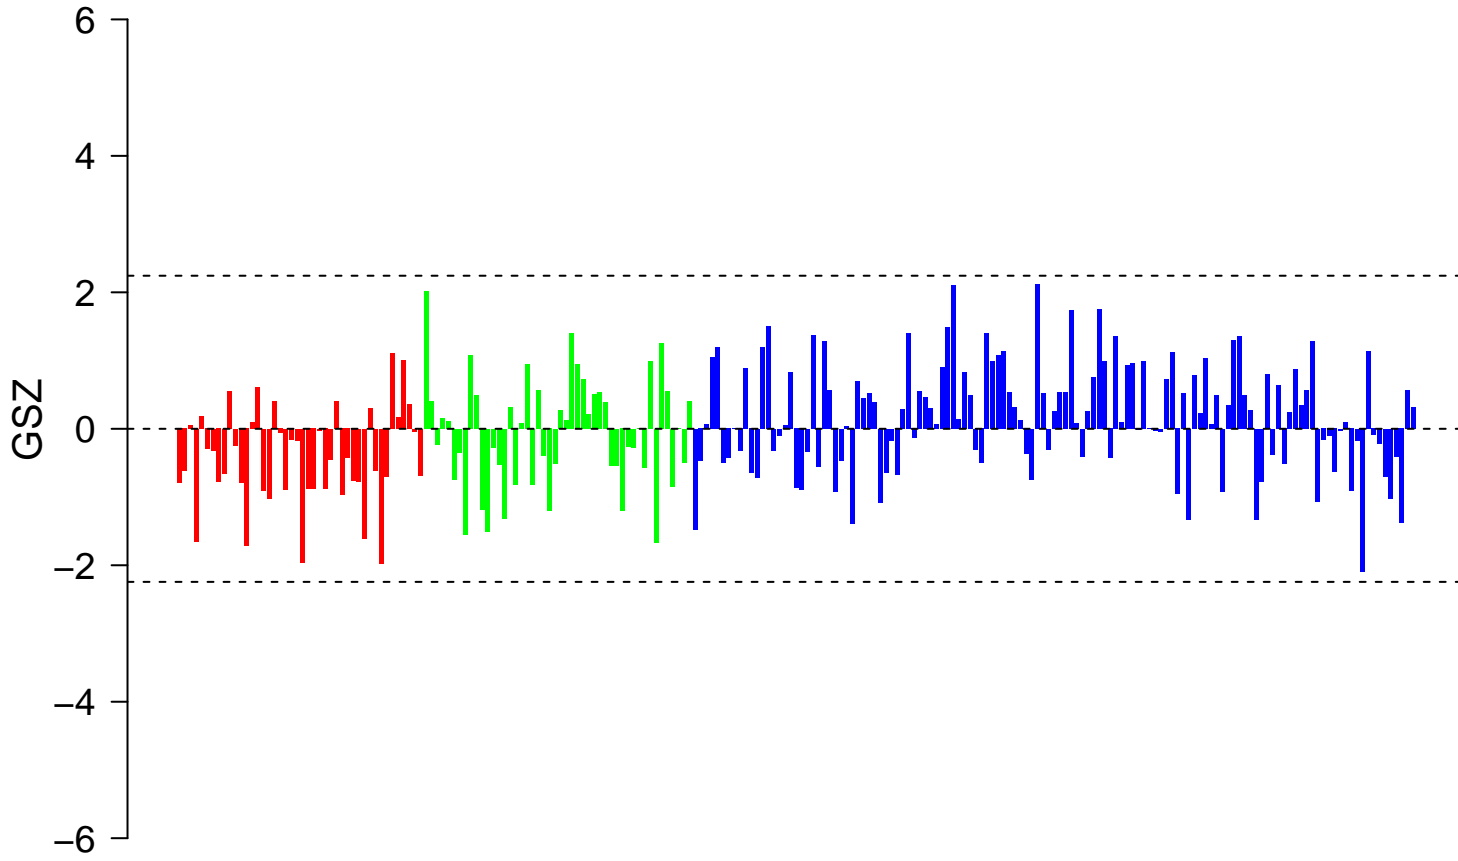

# REACTOME\_EGFR\_DOWNREGULATION

# REACTOME\_EGFR\_DOWNREGULATION

■ on  
■ -  
□ off