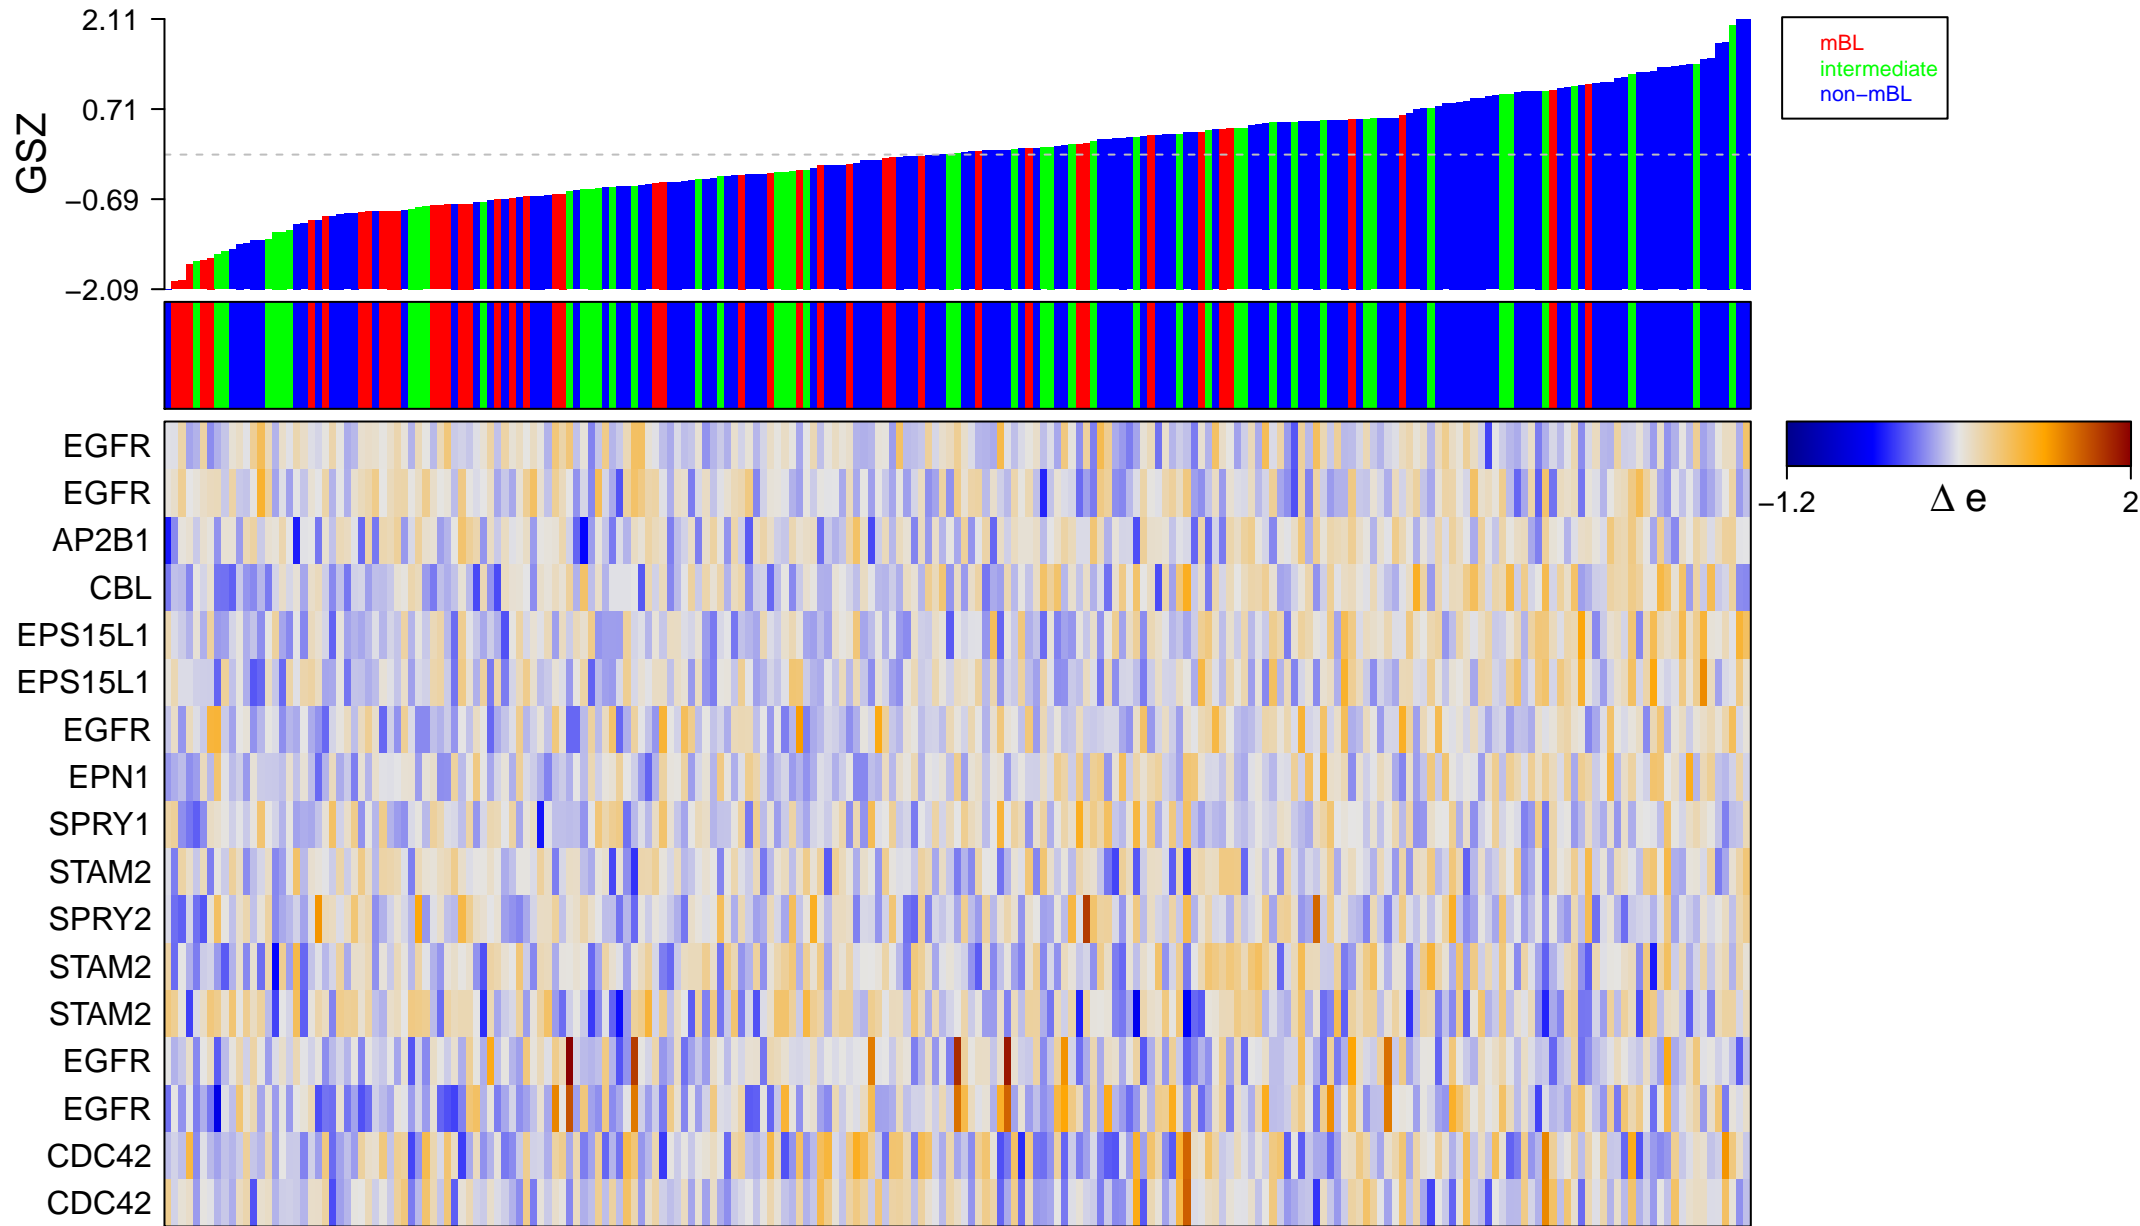

# REACTOME\_EGFR\_DOWNREGULATION

# REACTOME\_EGFR\_DOWNREGULATION

■ on  
■ -  
□ off