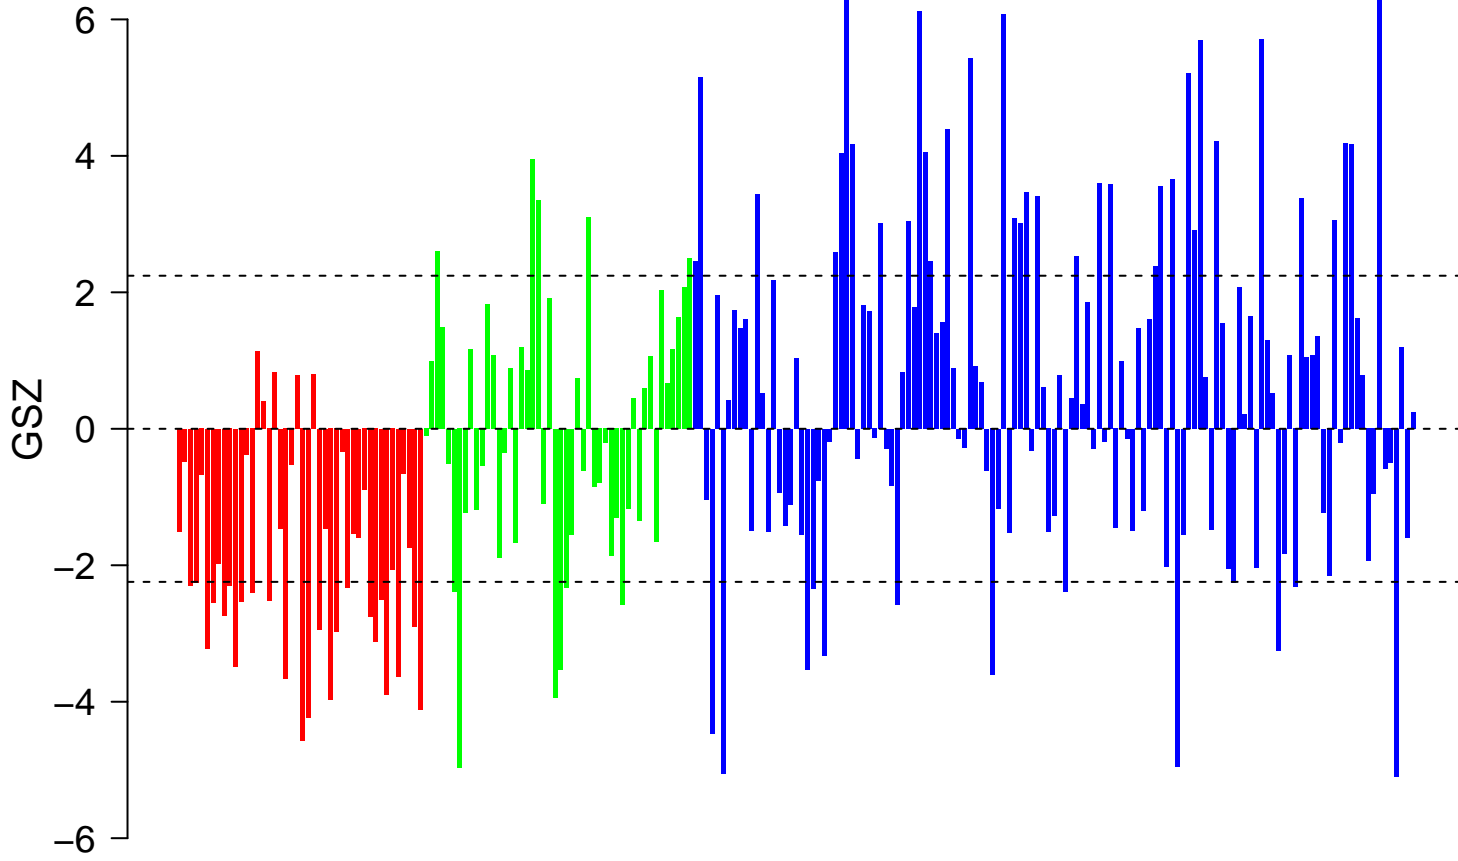

REACTOME_DOWNSTREAM_TCR_SIGNALING

REACTOME_DOWNSTREAM_TCR_SIGNALING

■ on
■ -
□ off

REACTOME_DOWNSTREAM_TCR_SIGNALING