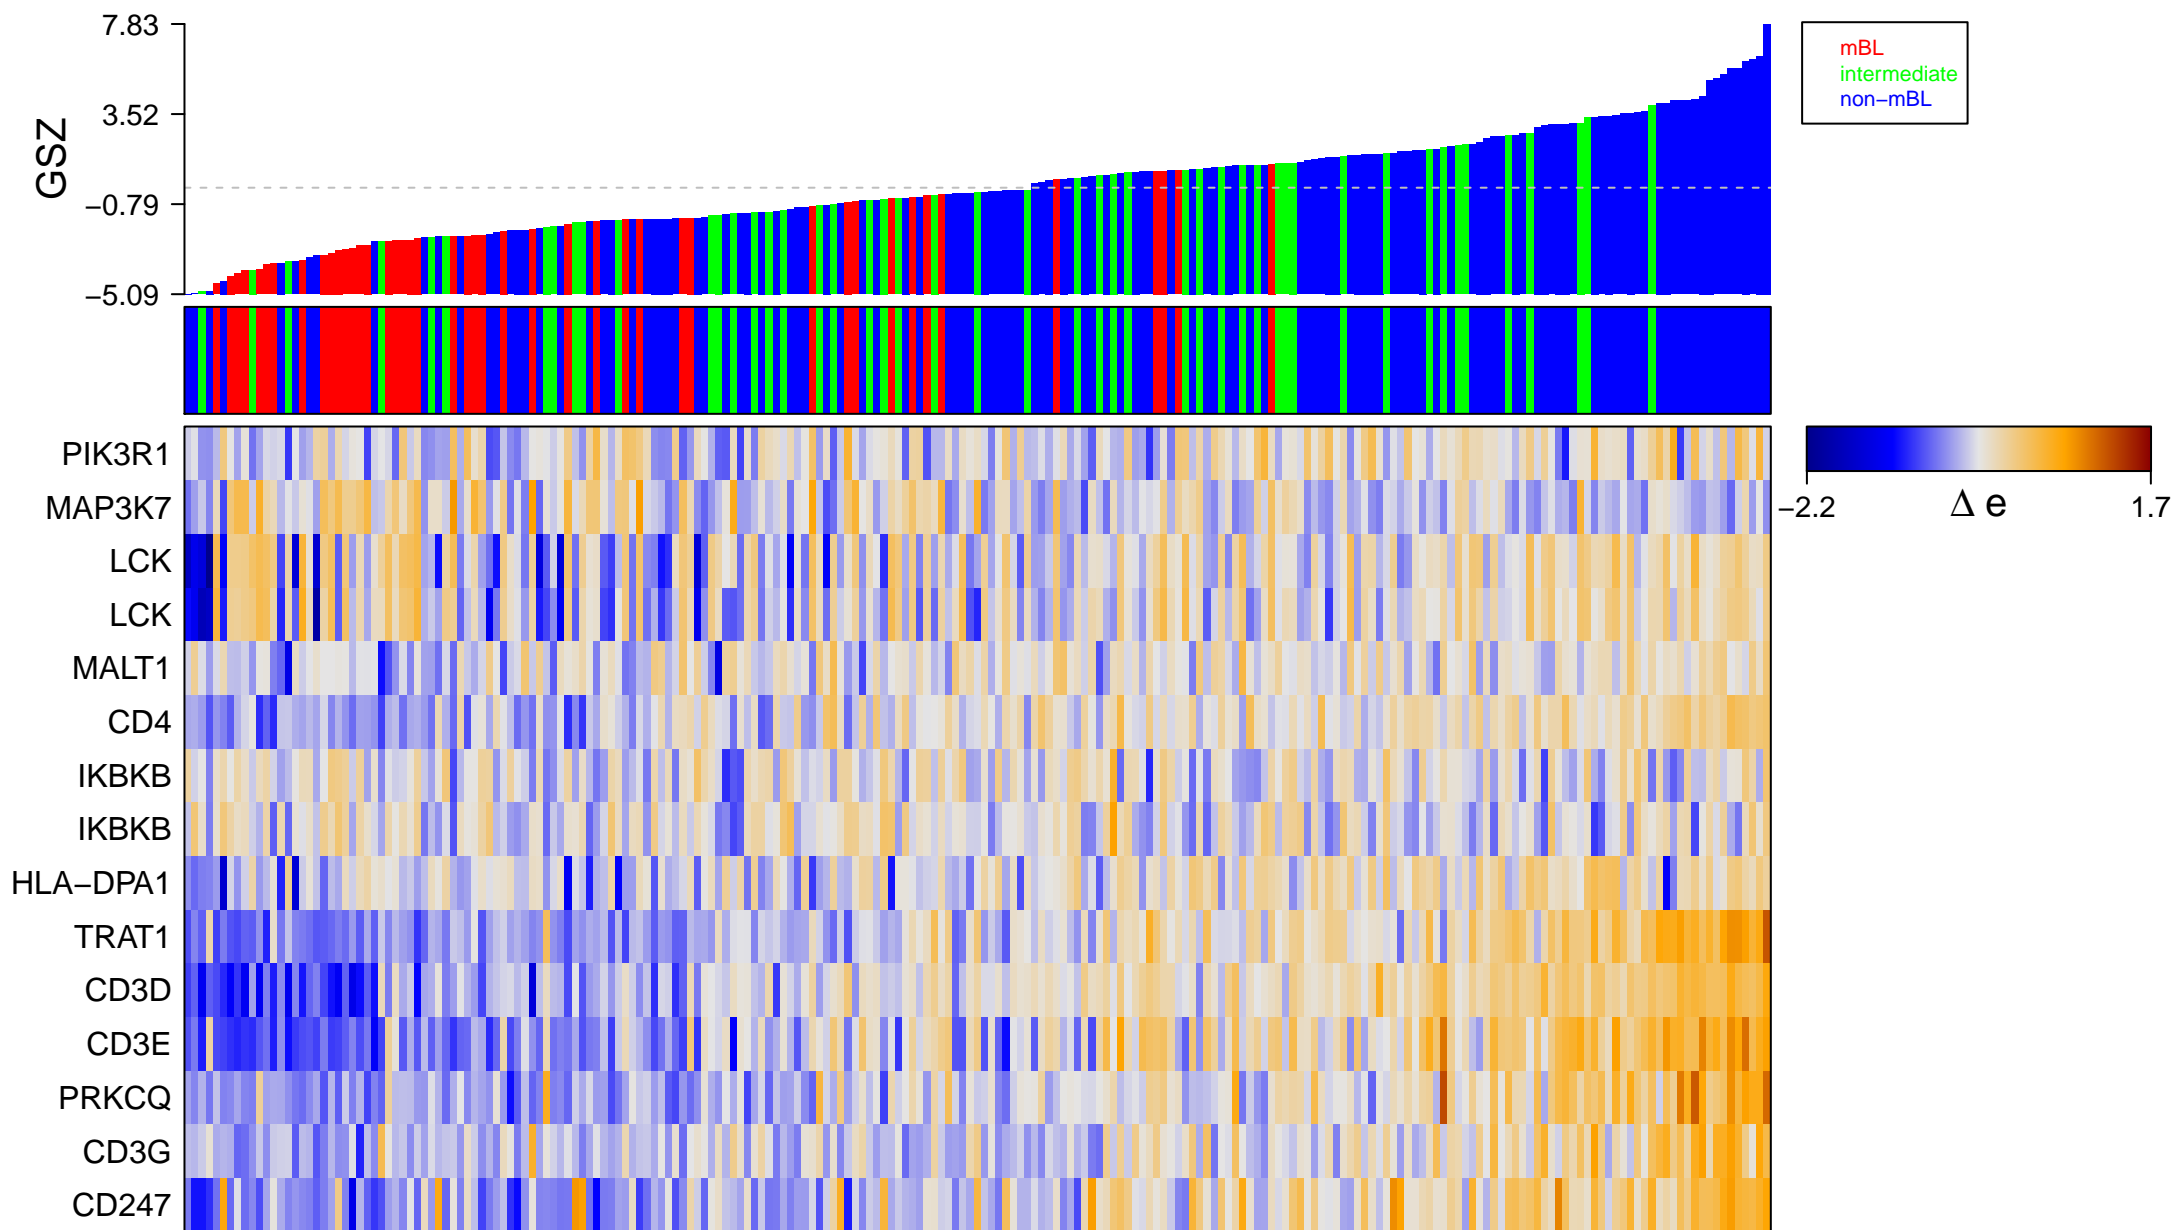

REACTOME_DOWNSTREAM_TCR_SIGNALING

REACTOME_DOWNSTREAM_TCR_SIGNALING

■ on
■ -
□ off

REACTOME_DOWNSTREAM_TCR_SIGNALING