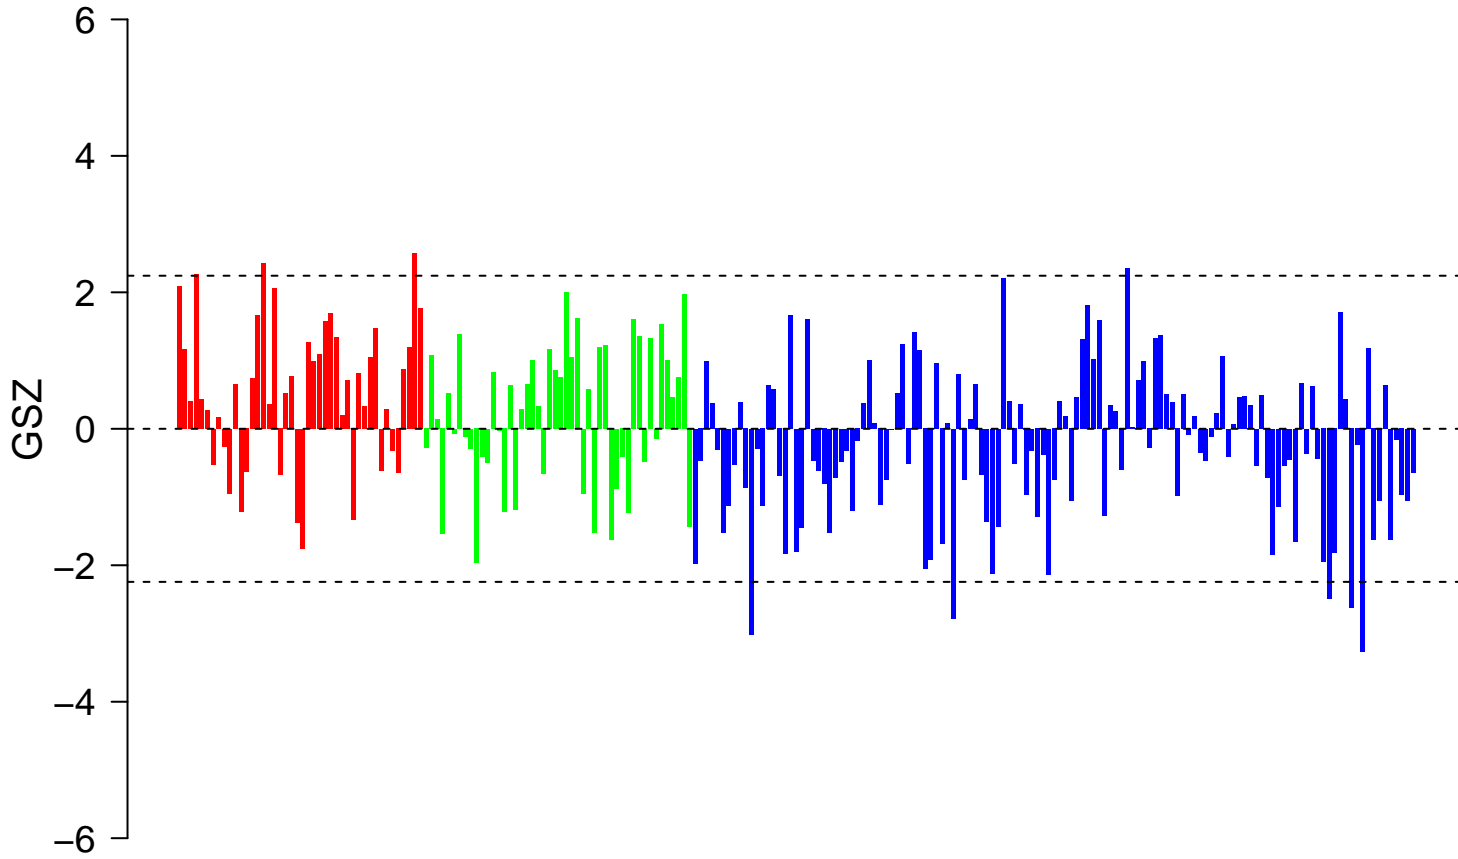

REACTOME_DOWNSTREAM_SIGNALING_OF_ACTIVATED_FGFR

REACTOME_DOWNSTREAM_SIGNALING_OF_ACTIVATED_FGFR