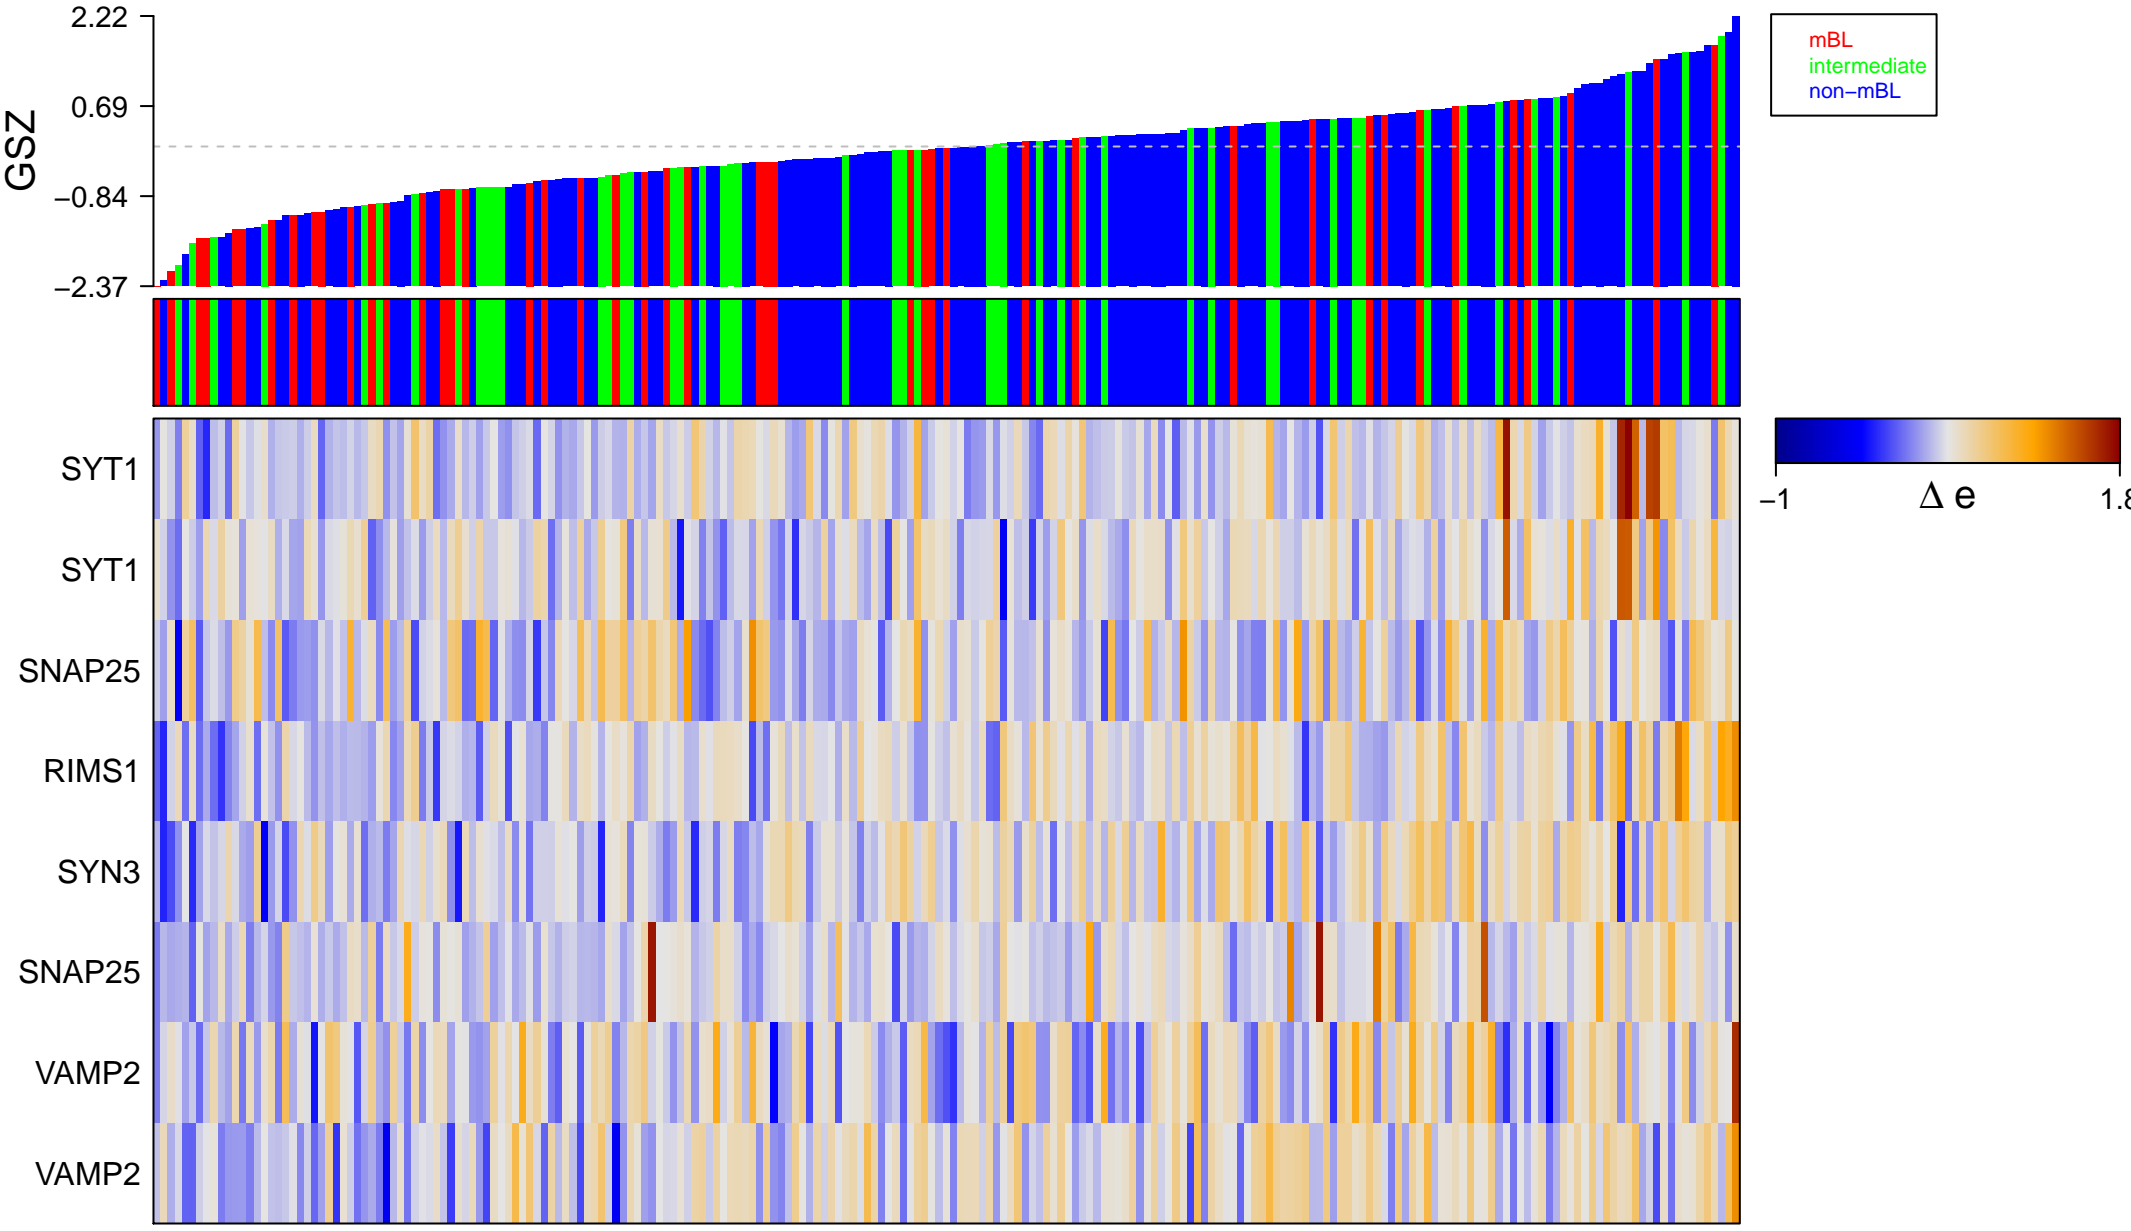

REACTOME_DOPAMINE_NEUROTRANSMITTER_RELEASE_CYCLE

REACTOME_DOPAMINE_NEUROTRANSMITTER_RELEASE_CYCLE

■ on
■ -
□ off

REACTOME_DOPAMINE_NEUROTRANSMITTER_RELEASE_CYCLE