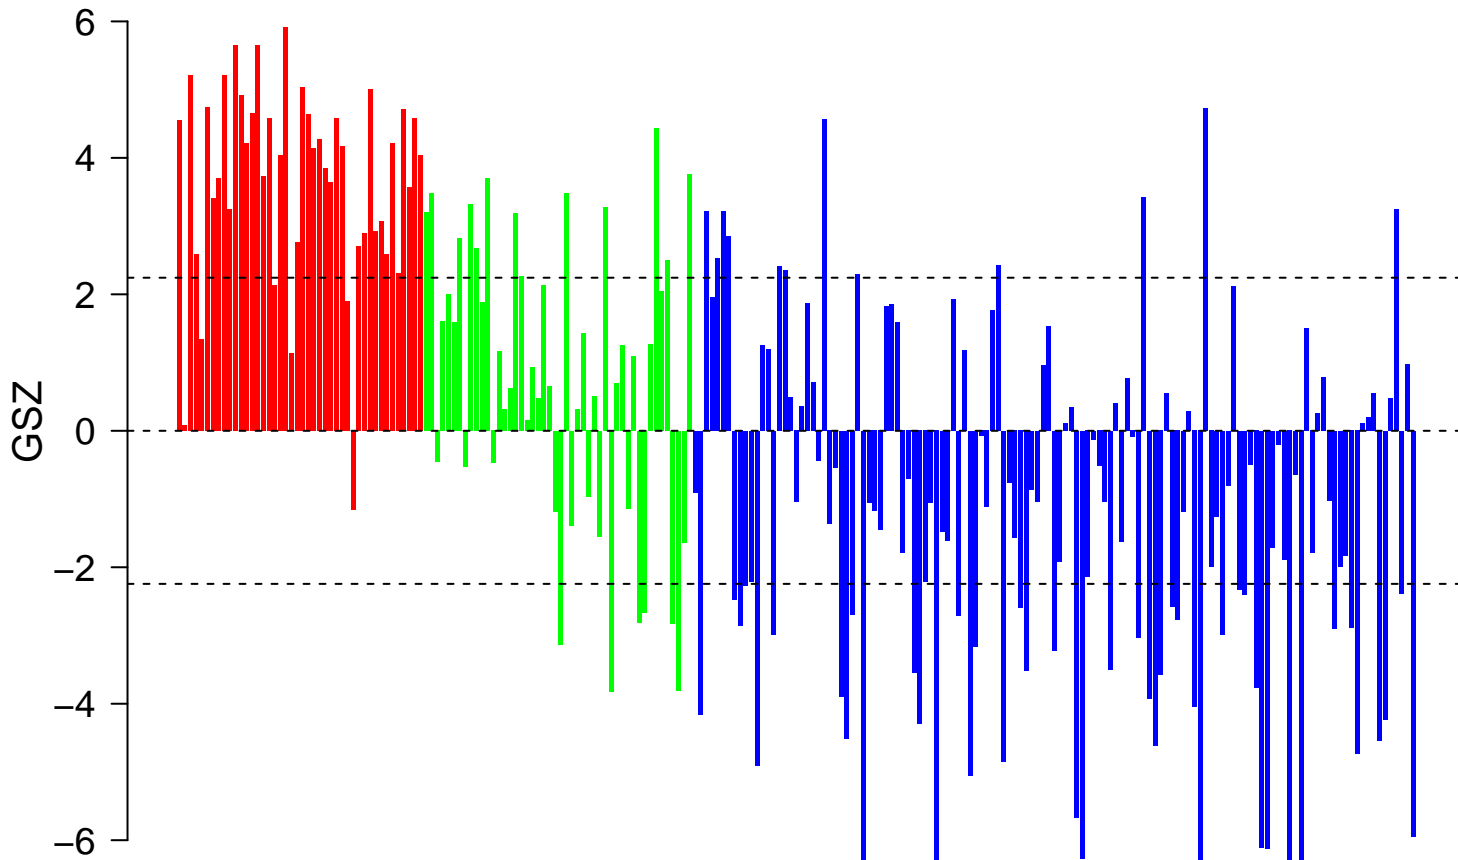

REACTOME_DNA_REPAIR

REACTOME_DNA_REPAIR

■ on
■ -
□ off

REACTOME_DNA_REPAIR