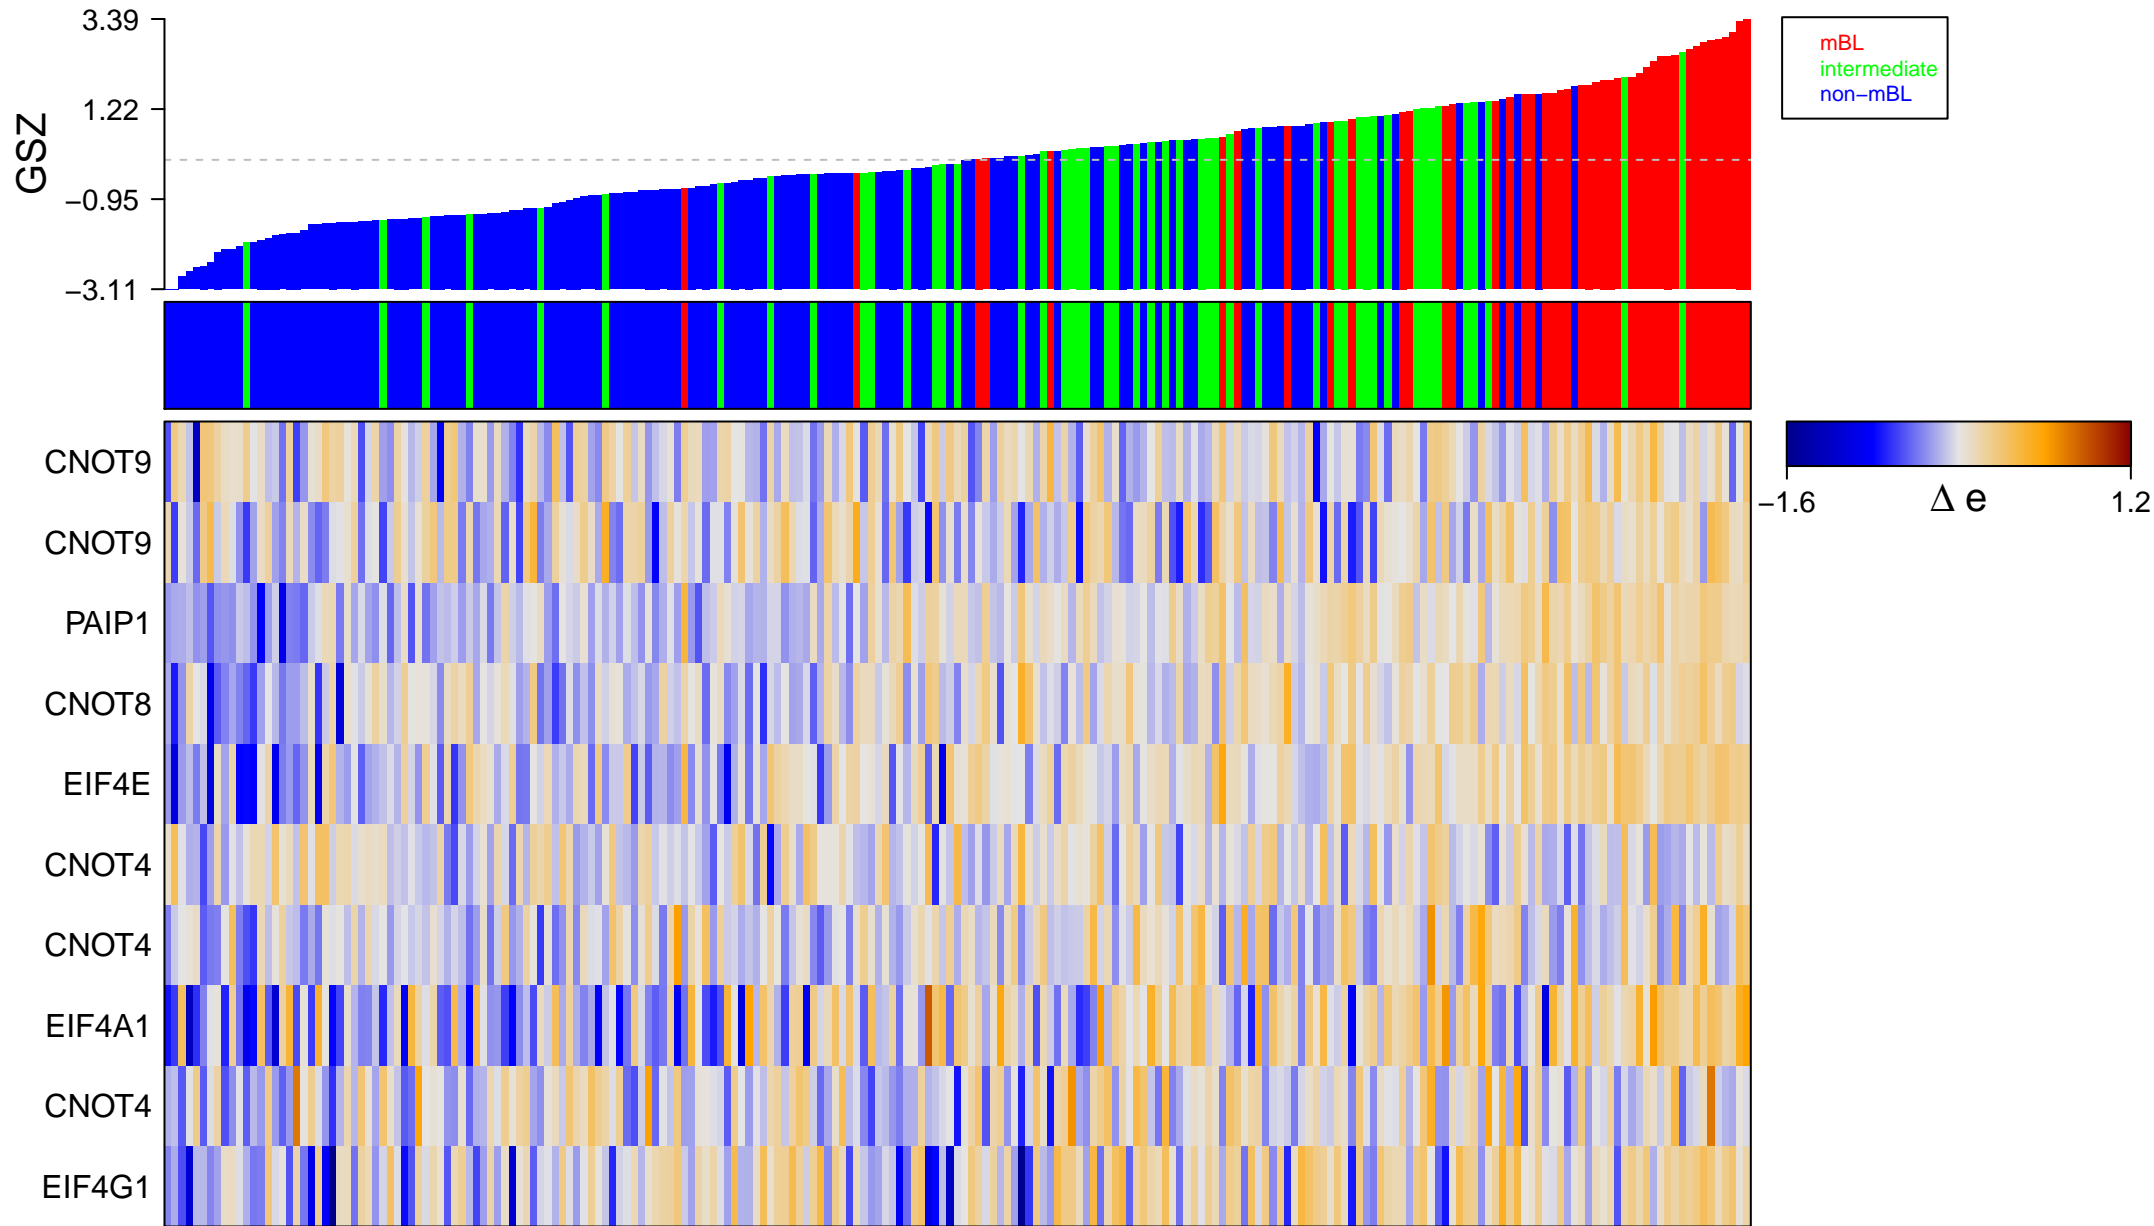

REACTOME_DEADENYLATION_OF_MRNA

REACTOME_DEADENYLATION_OF_MRNA

■ on
■ -
□ off

REACTOME_DEADENYLATION_OF_MRNA