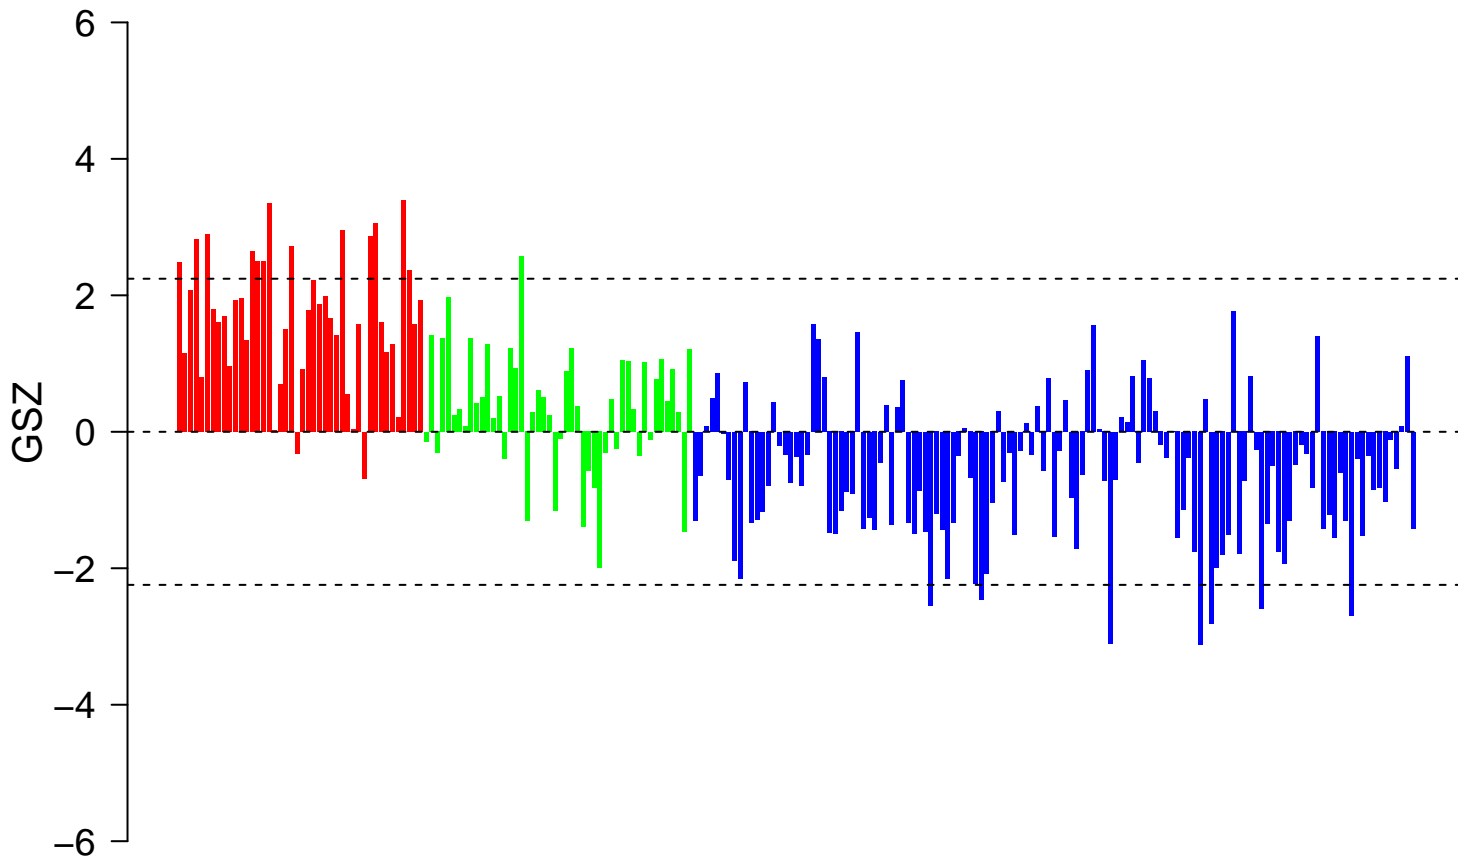

REACTOME_DEADENYLATION_OF_MRNA

REACTOME_DEADENYLATION_OF_MRNA

■ on
■ -
□ off

REACTOME_DEADENYLATION_OF_MRNA