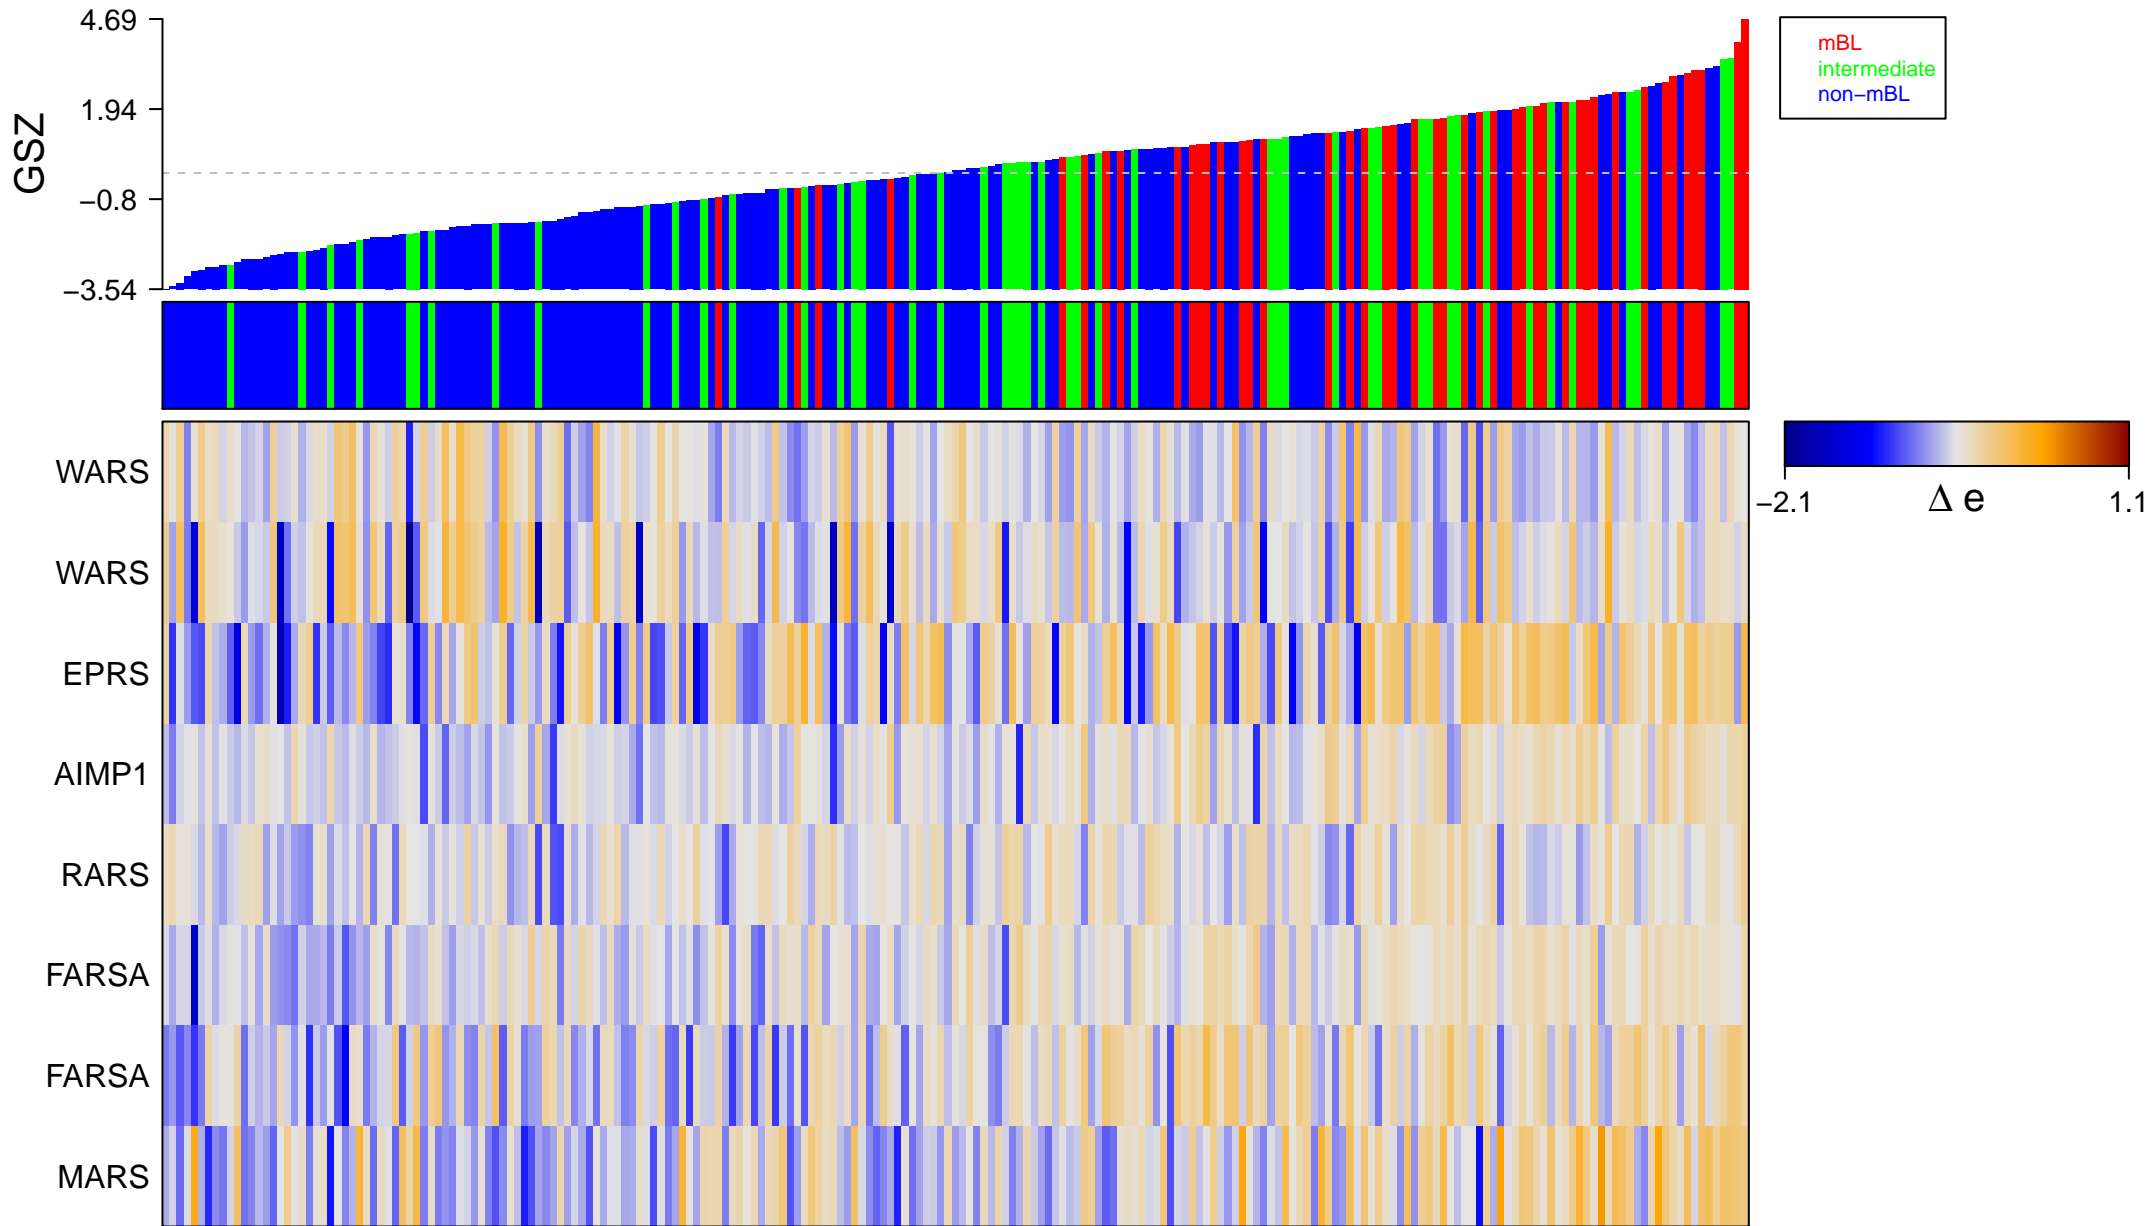

REACTOME_CYTOSOLIC_TRNA_AMINOACYLATION

REACTOME_CYTOSOLIC_TRNA_AMINOACYLATION

■ on
■ -
□ off

REACTOME_CYTOSOLIC_TRNA_AMINOACYLATION