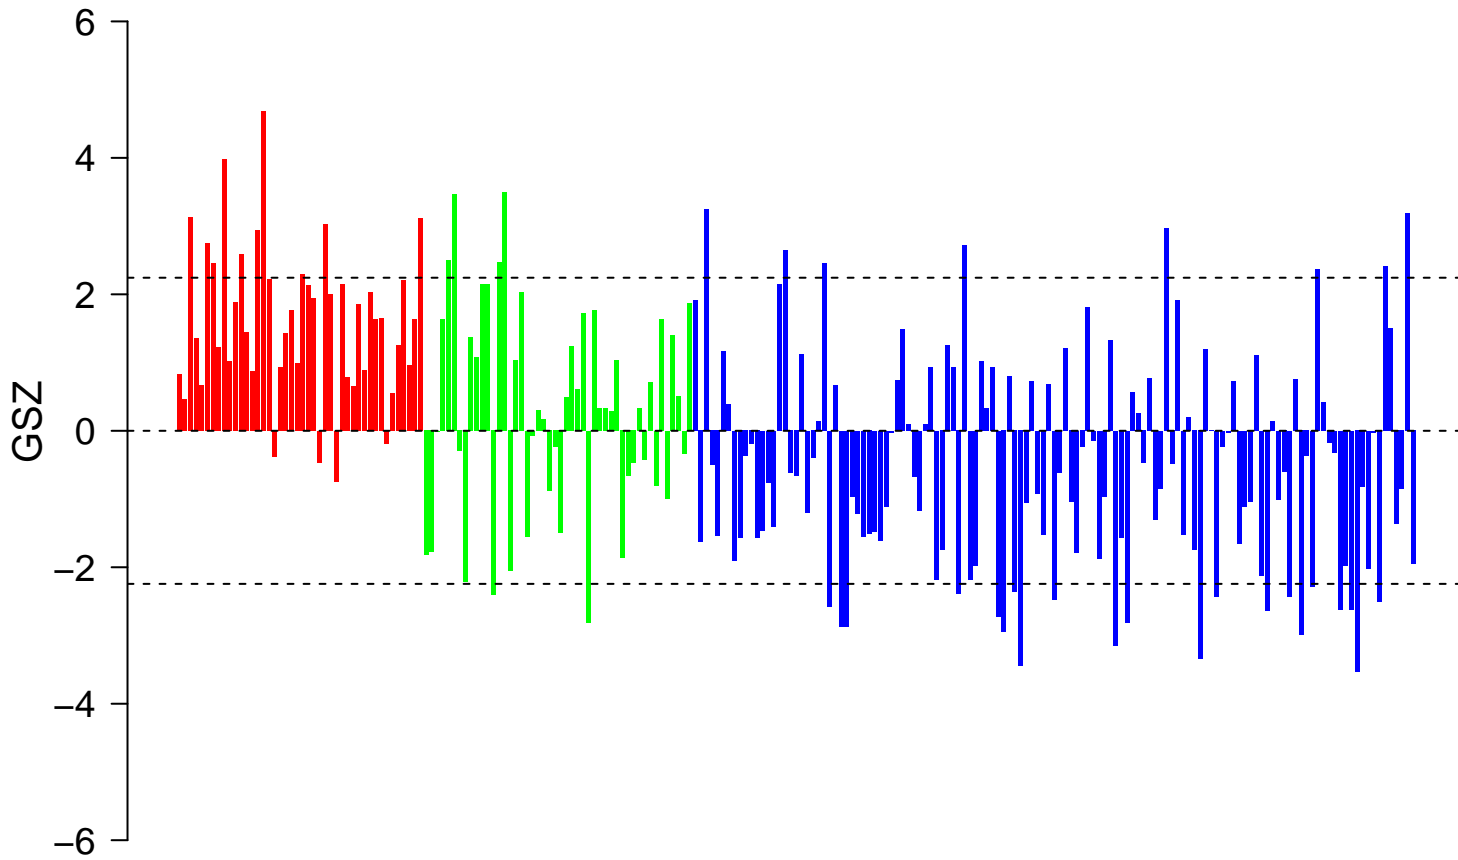

REACTOME_CYTOSOLIC_TRNA_AMINOACYLATION

REACTOME_CYTOSOLIC_TRNA_AMINOACYLATION

■ on
■ -
□ off

REACTOME_CYTOSOLIC_TRNA_AMINOACYLATION