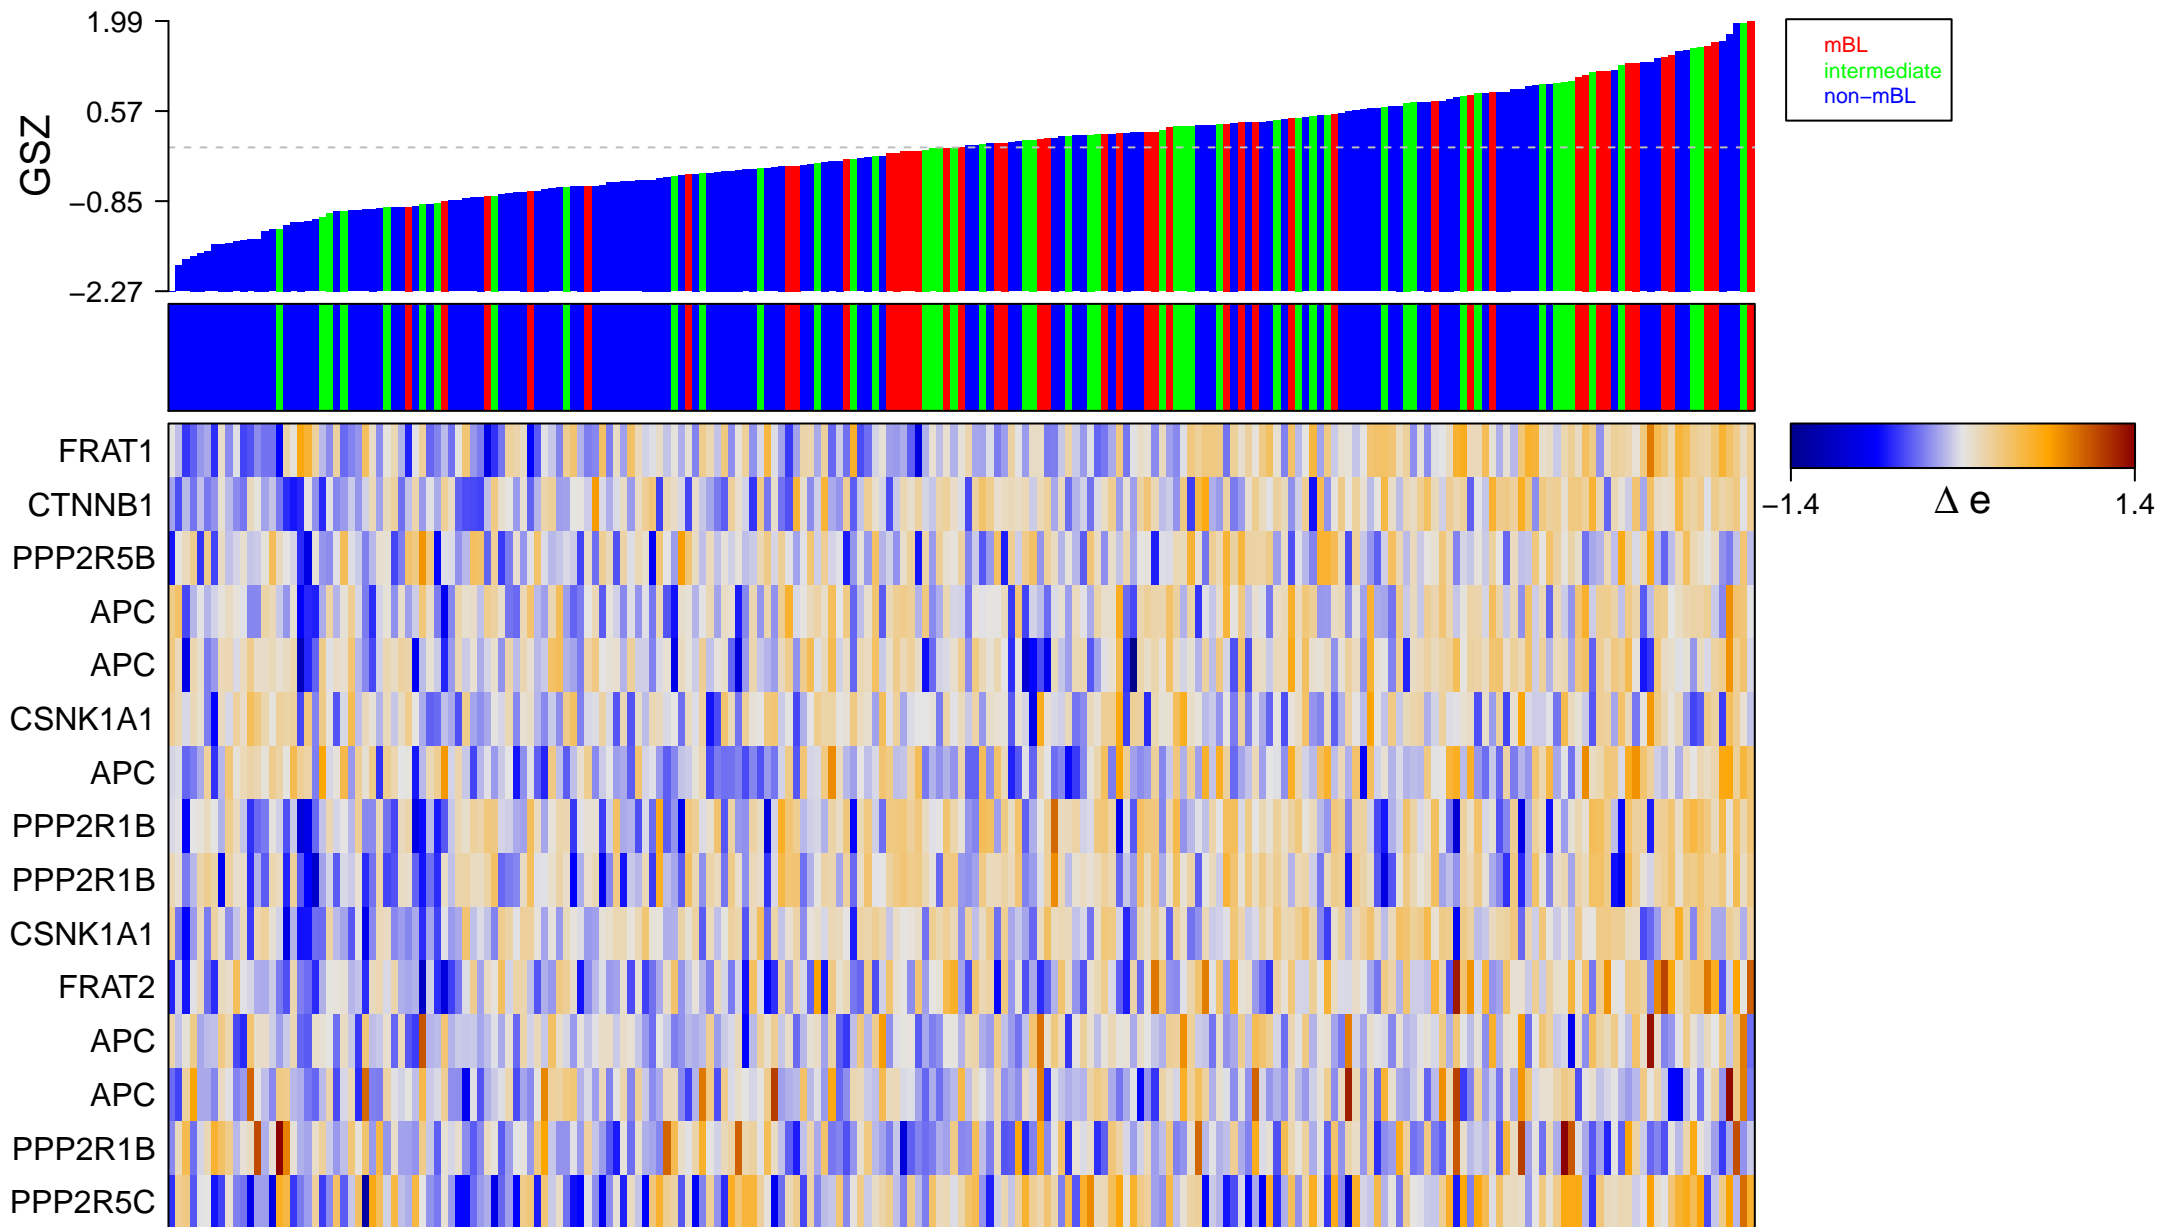

REACTOME_CTNNB1_PHOSPHORYLATION_CASCADE

REACTOME_CTNNB1_PHOSPHORYLATION_CASCADE

■ on
■ -
□ off

REACTOME_CTNNB1_PHOSPHORYLATION_CASCADE