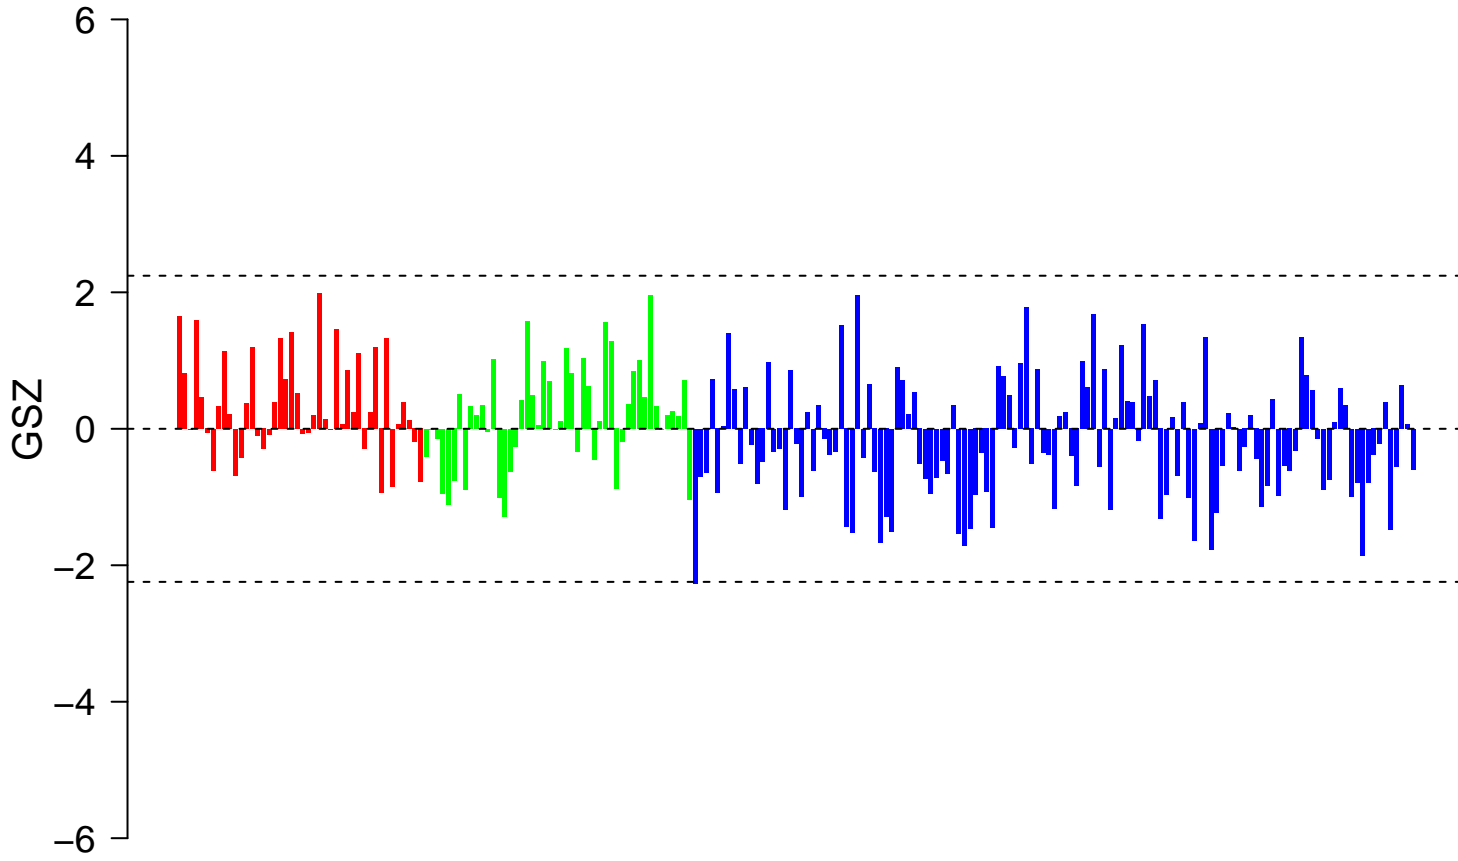

REACTOME_CTNNB1_PHOSPHORYLATION_CASCADE

REACTOME_CTNNB1_PHOSPHORYLATION_CASCADE

■ on
■ -
□ off

REACTOME_CTNNB1_PHOSPHORYLATION_CASCADE