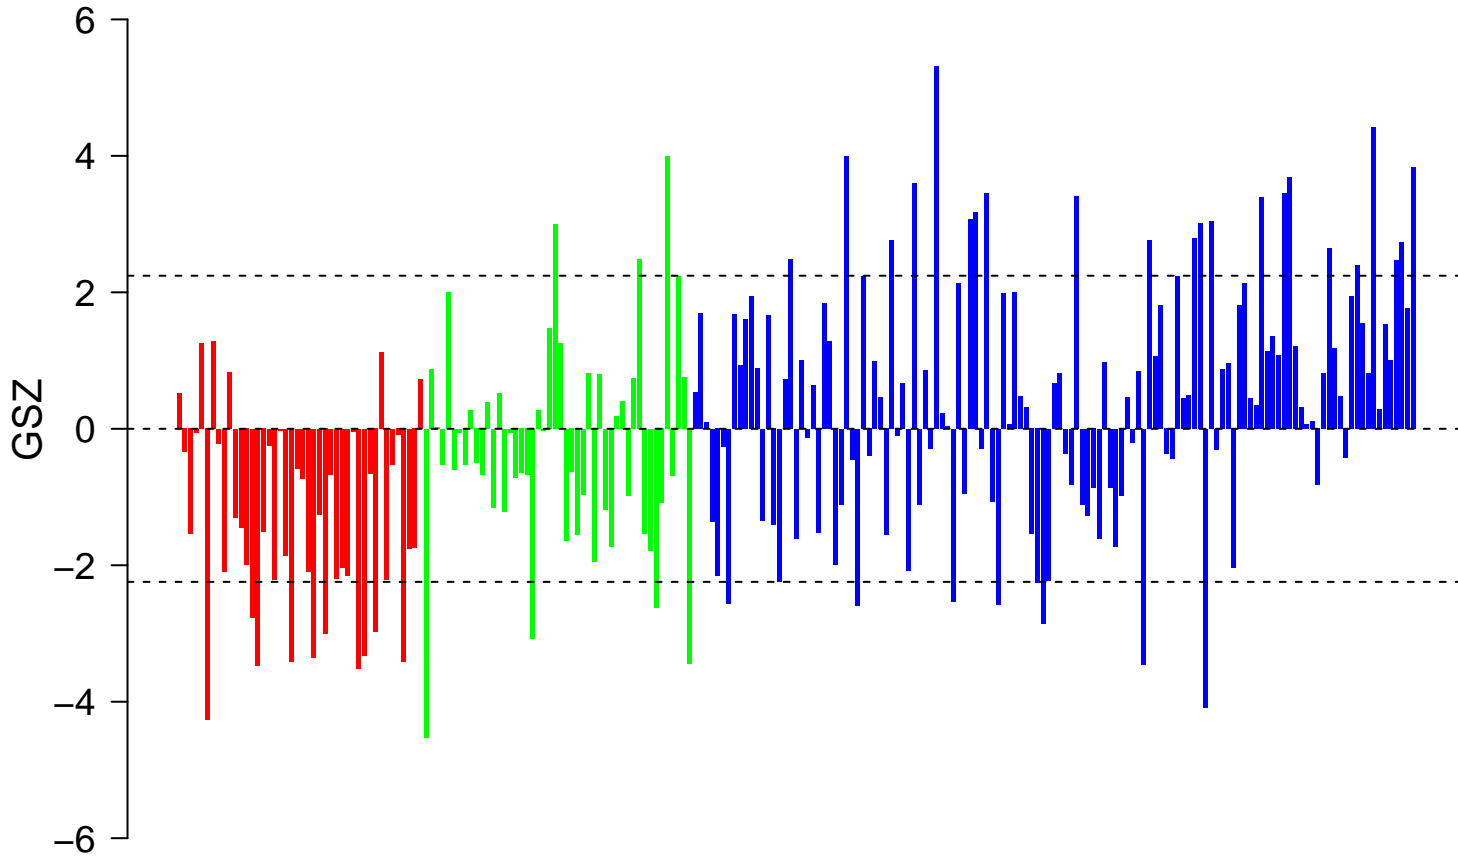

REACTOME_CS_DS_DEGRADATION

REACTOME_CS_DS_DEGRADATION

■ on
■ -
□ off

REACTOME_CS_DS_DEGRADATION