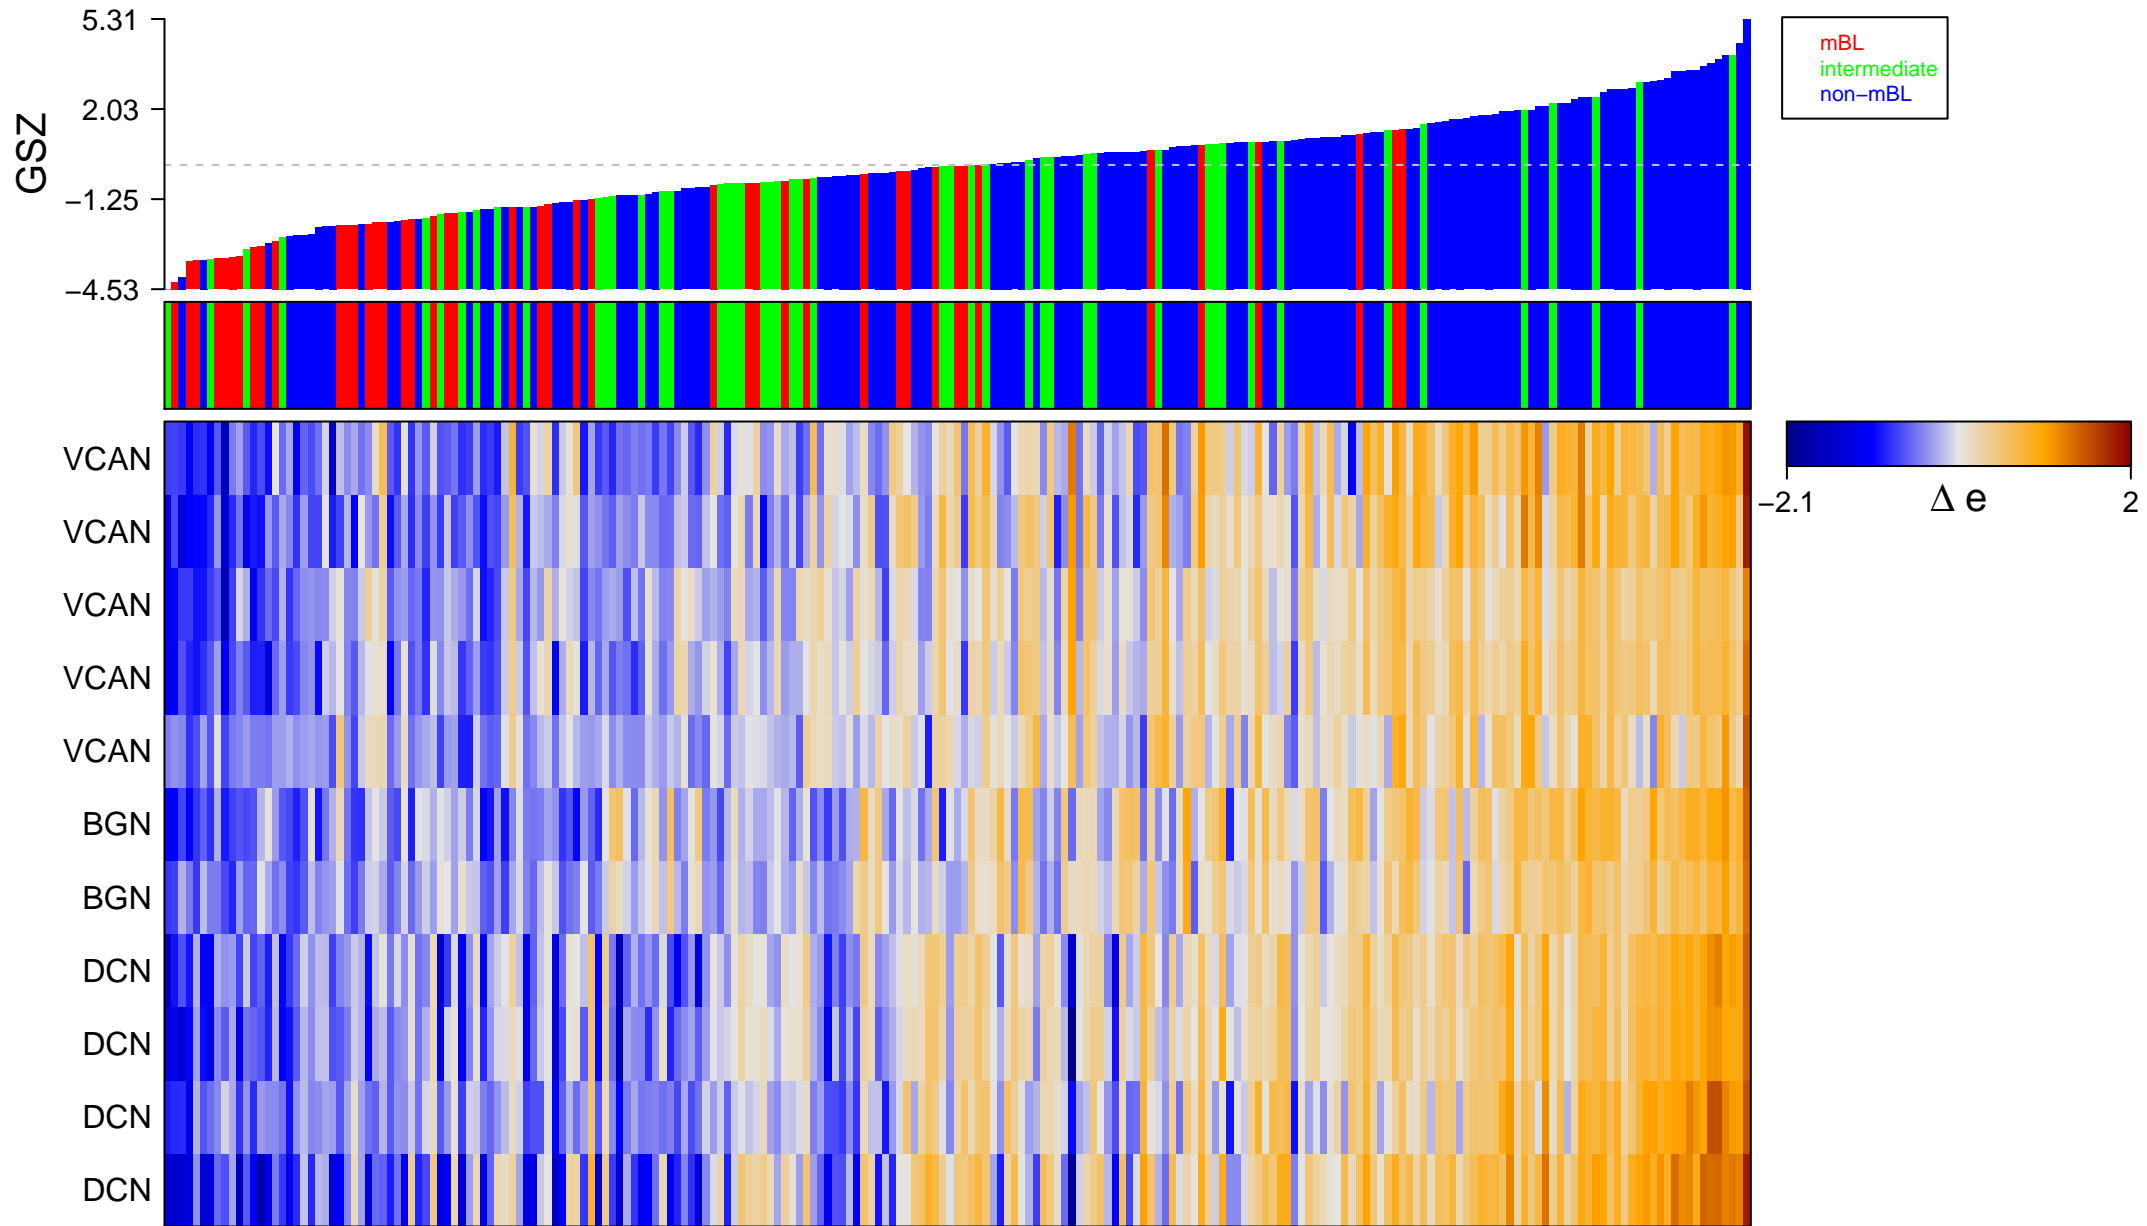

REACTOME_CS_DS_DEGRADATION

REACTOME_CS_DS_DEGRADATION

■ on
■ -
□ off

REACTOME_CS_DS_DEGRADATION