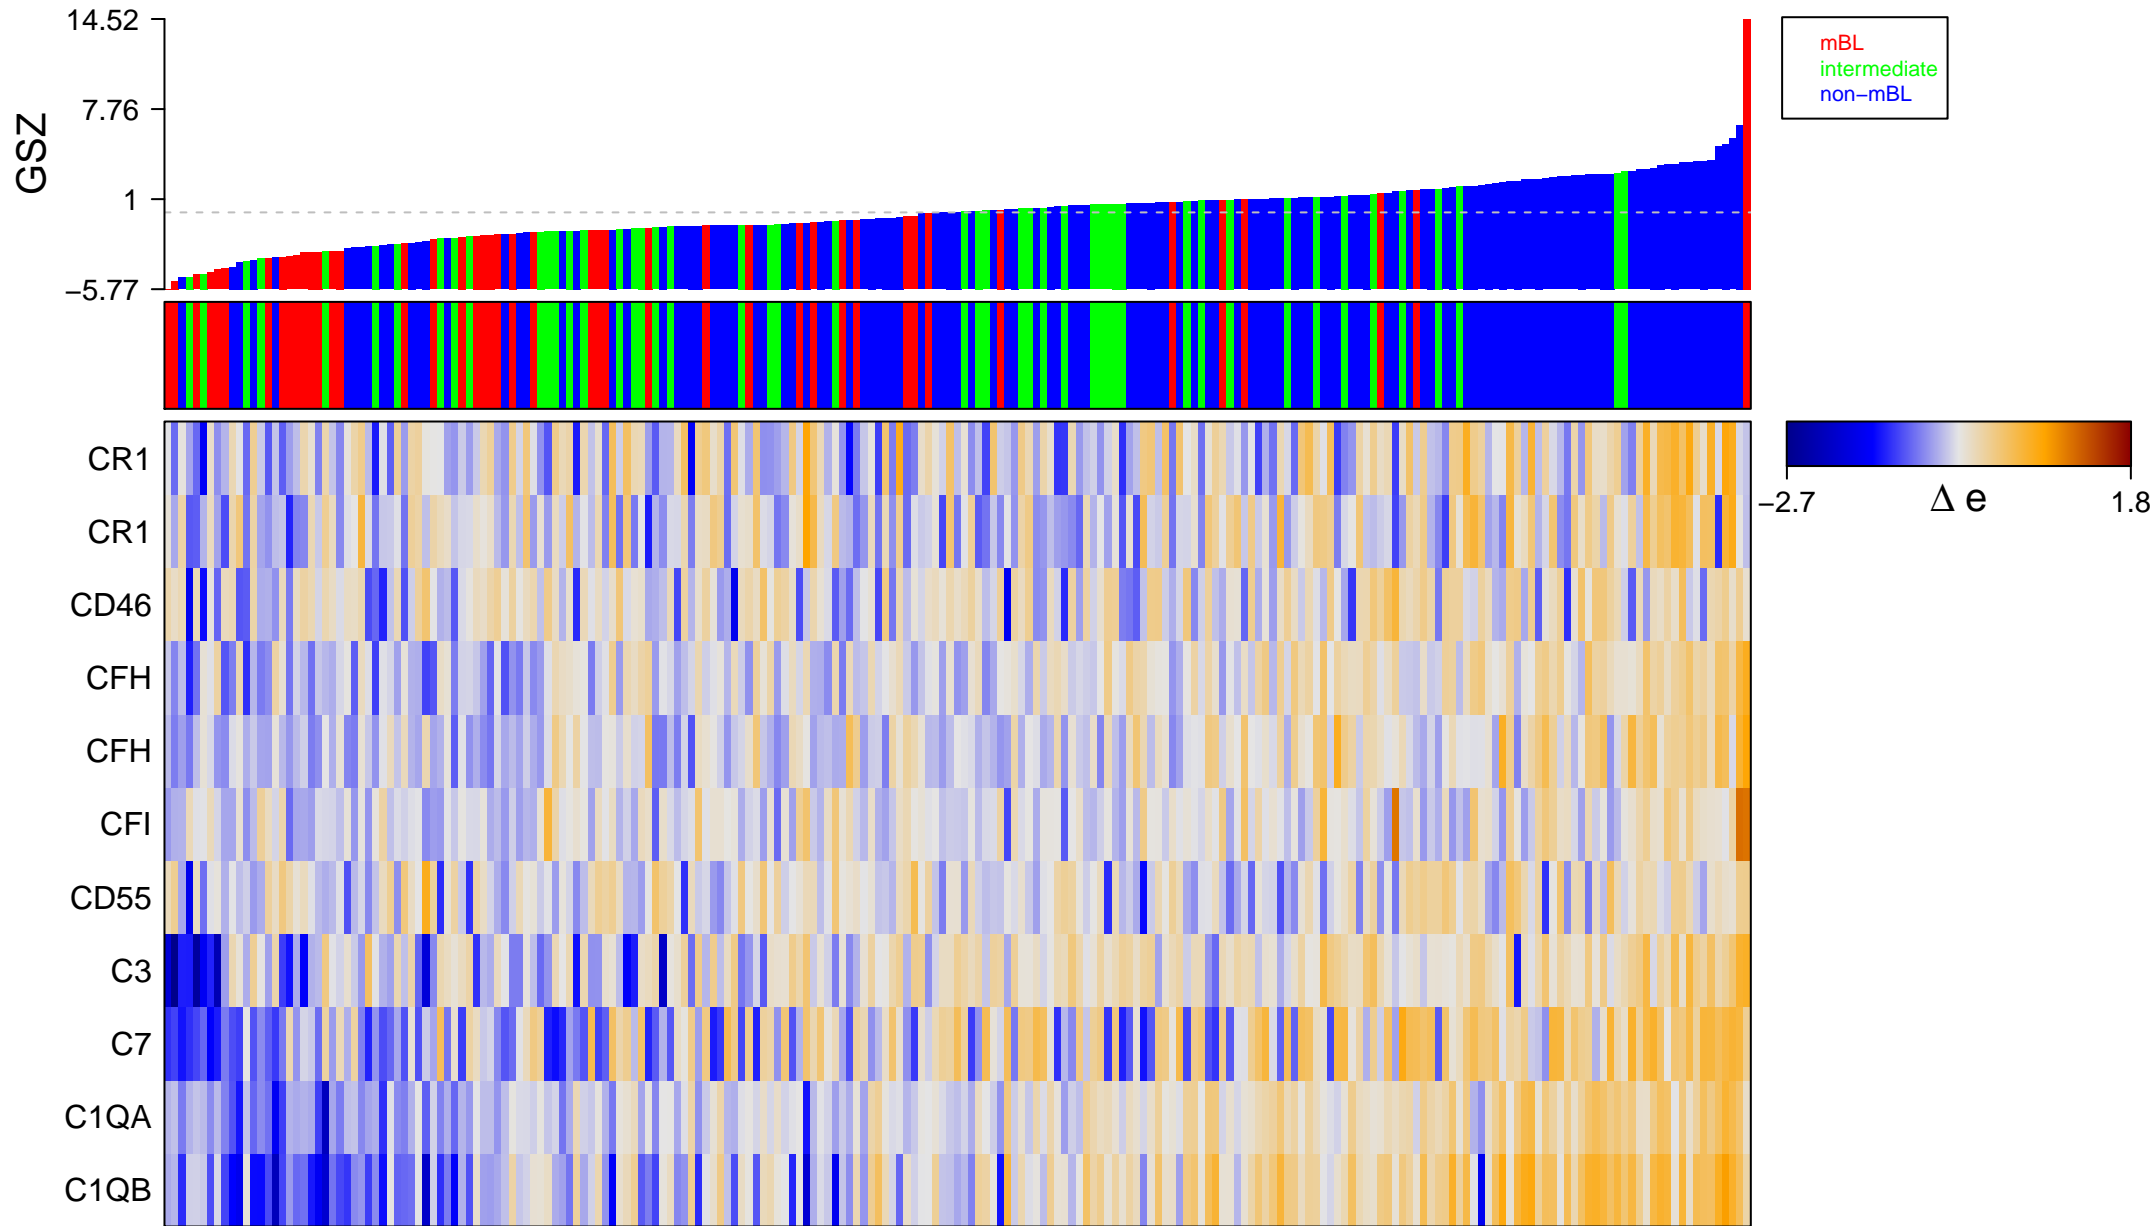

# REACTOME\_COMPLEMENT\_CASCADE

# REACTOME\_COMPLEMENT\_CASCADE

■ on  
■ -  
□ off