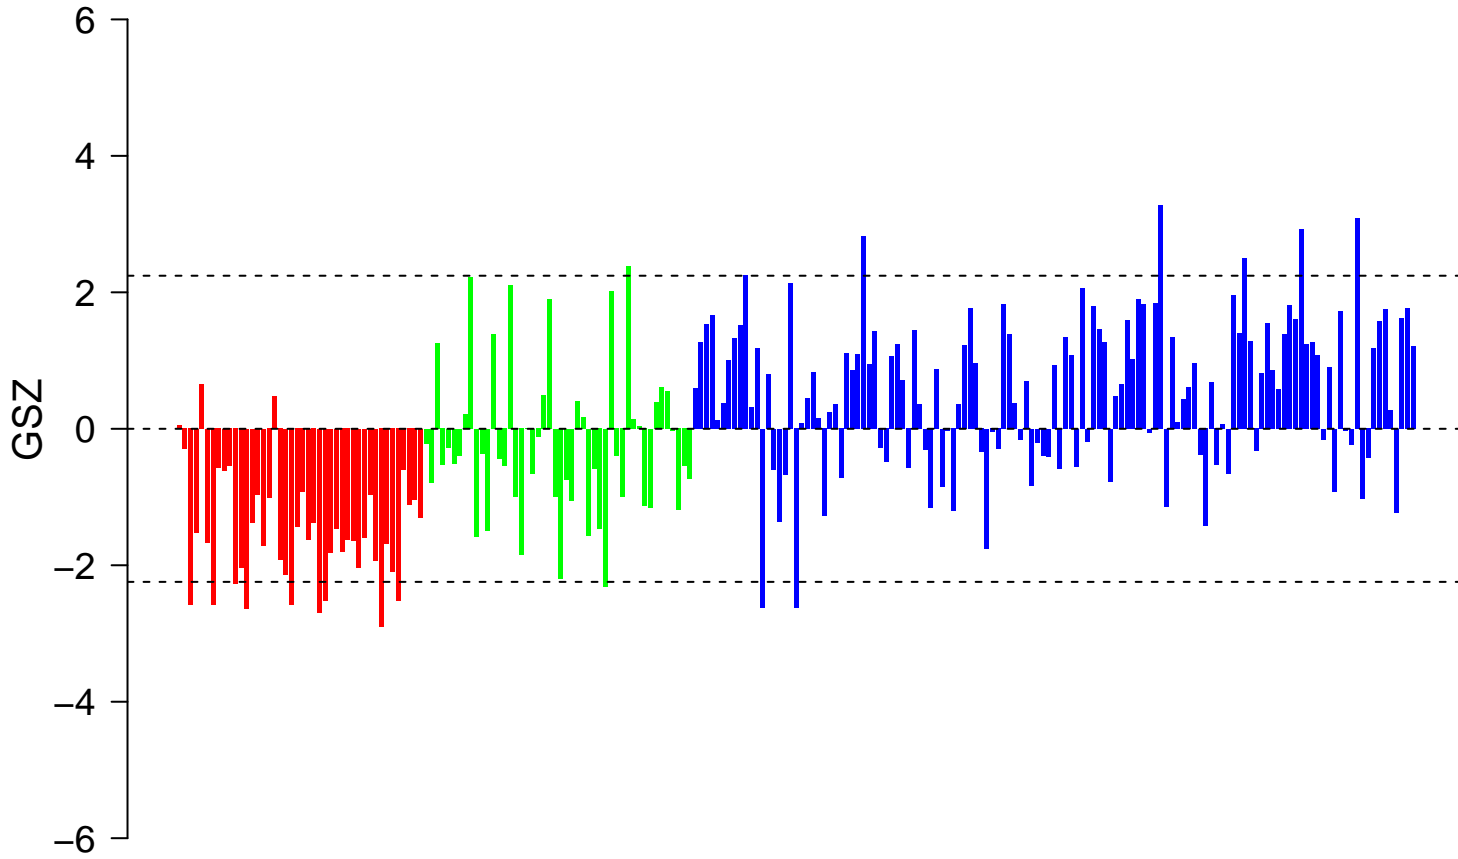

REACTOME_CIRCADIAN_CLOCK

REACTOME_CIRCADIAN_CLOCK

■ on
■ -
□ off

REACTOME_CIRCADIAN_CLOCK