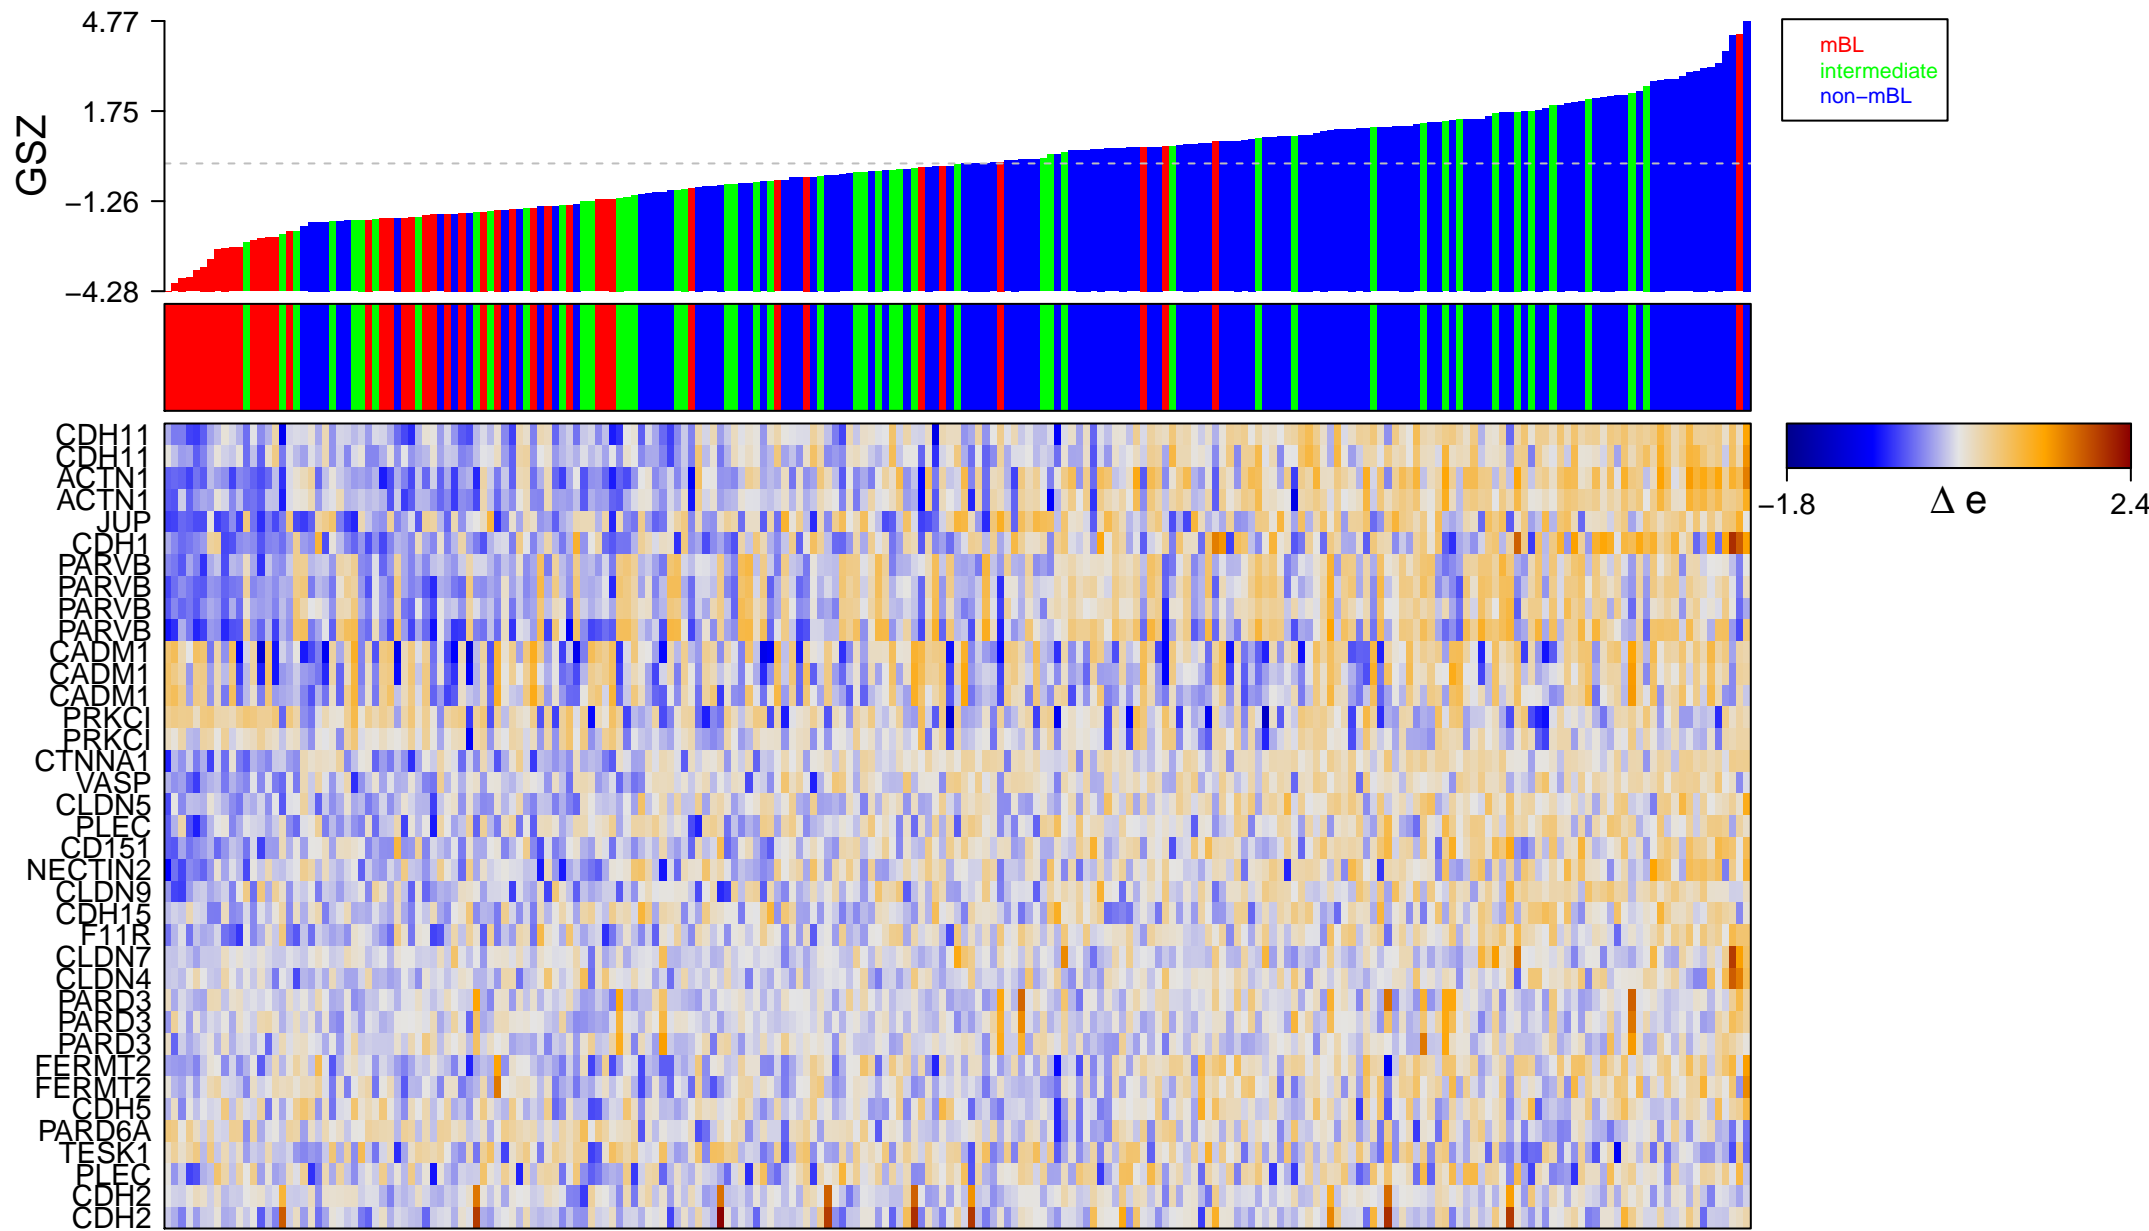

REACTOME_CELL_JUNCTION_ORGANIZATION

REACTOME_CELL_JUNCTION_ORGANIZATION

■ on
■ -
□ off

REACTOME_CELL_JUNCTION_ORGANIZATION