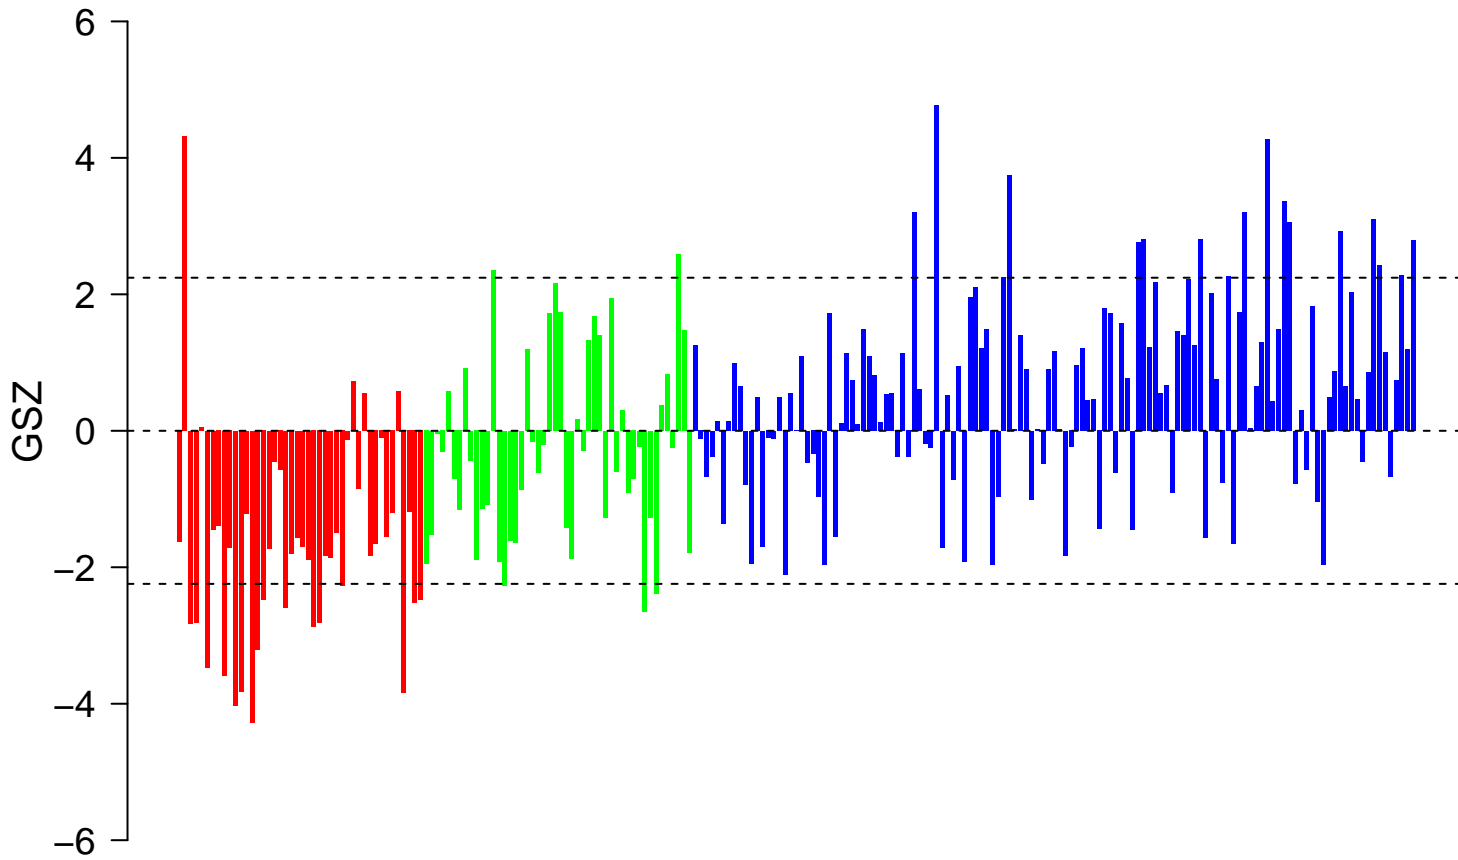

REACTOME_CELL_JUNCTION_ORGANIZATION

REACTOME_CELL_JUNCTION_ORGANIZATION

■ on
■ -
□ off

REACTOME_CELL_JUNCTION_ORGANIZATION