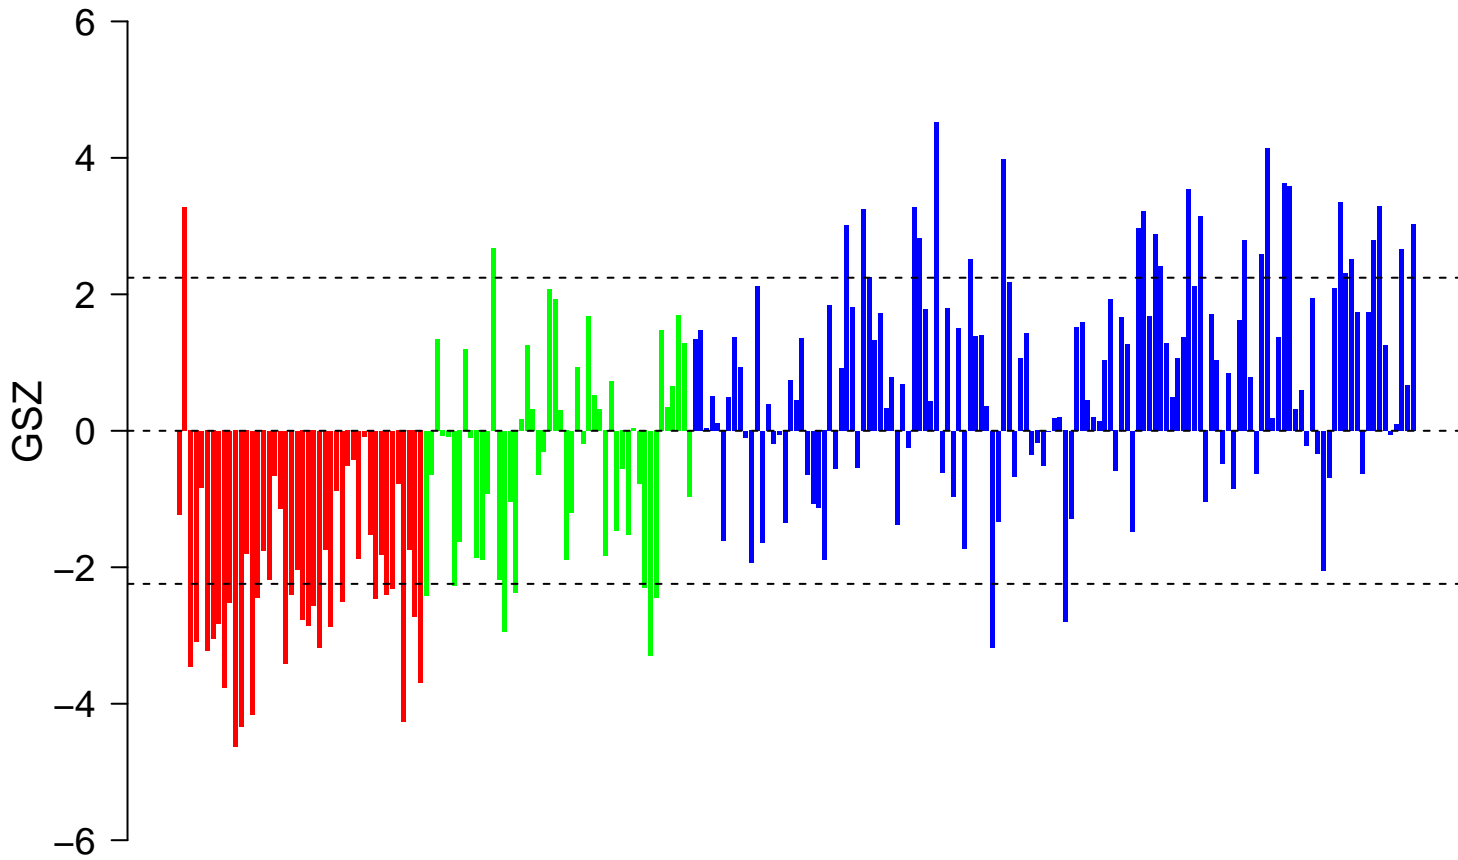

REACTOME_CELL_CELL_COMMUNICATION

■ on
■ -
□ off

REACTOME_CELL_CELL_COMMUNICATION