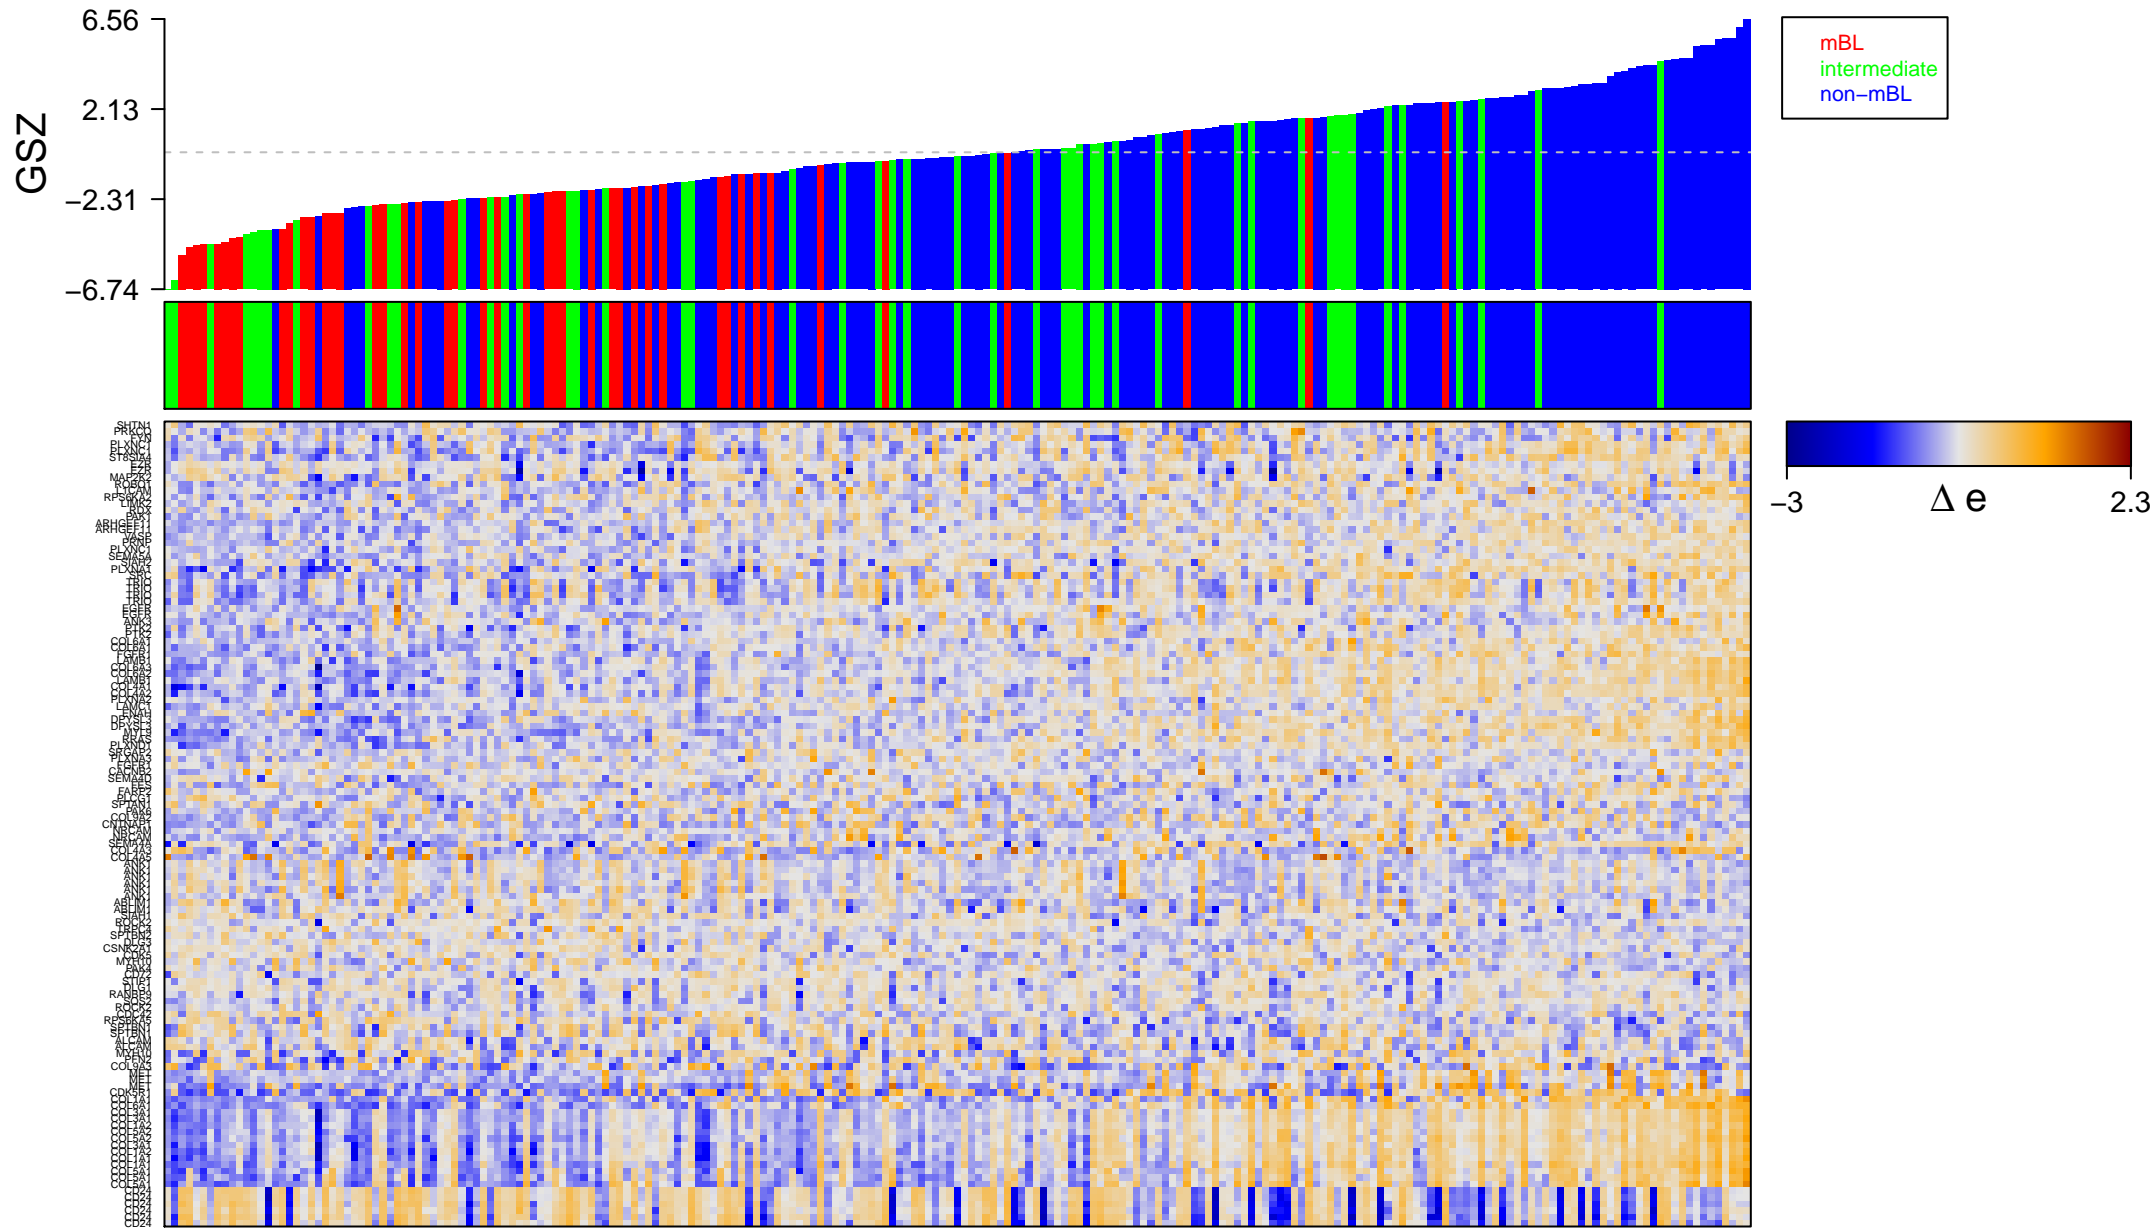

REACTOME_AXON_GUIDANCE

REACTOME_AXON_GUIDANCE

■ on
■ -
□ off

REACTOME_AXON_GUIDANCE