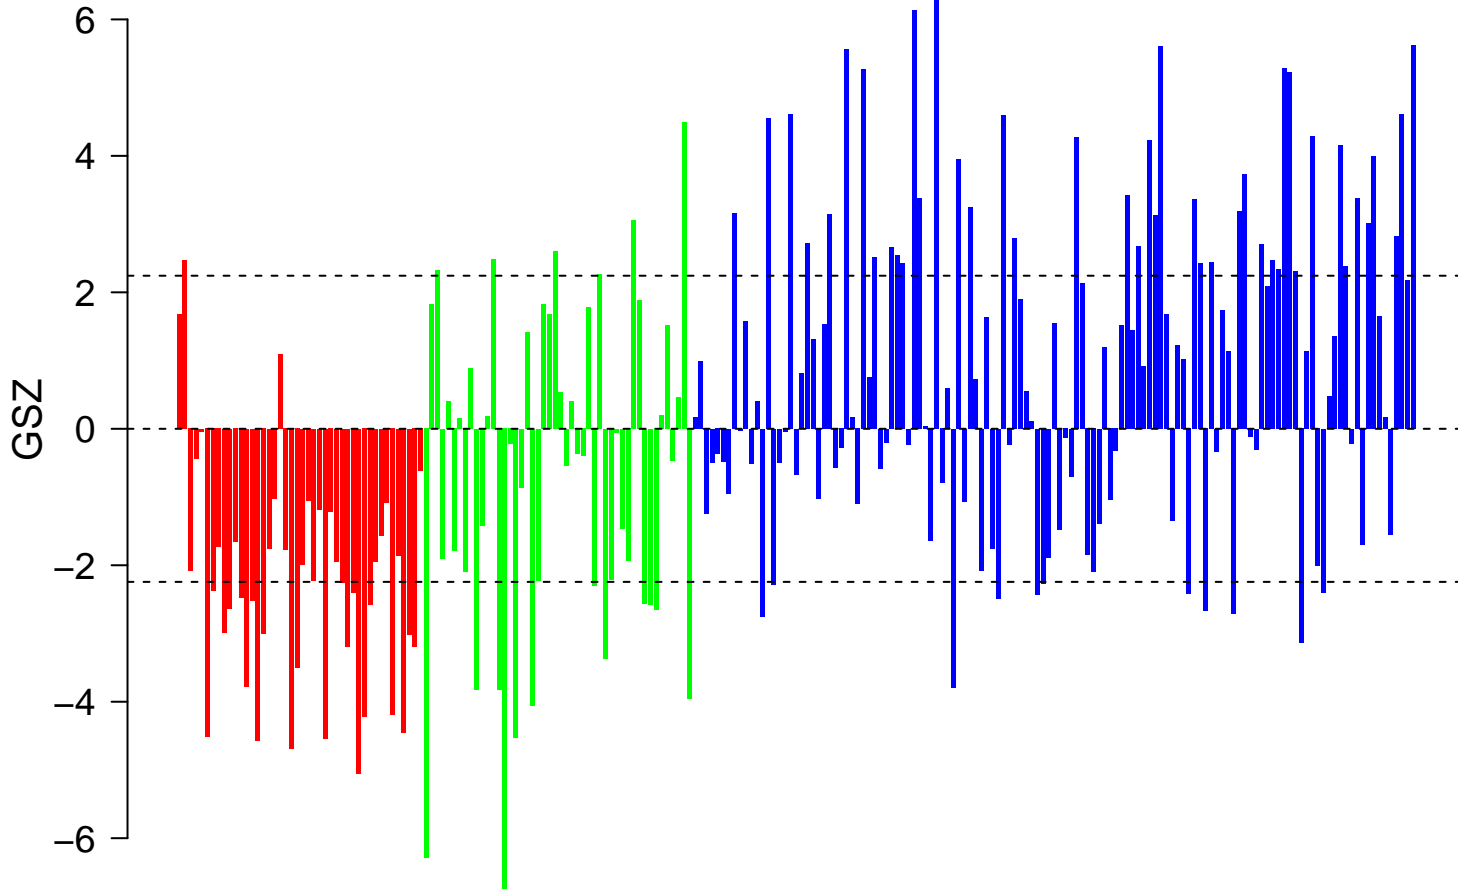

REACTOME_AXON_GUIDANCE

REACTOME_AXON_GUIDANCE

■ on
■ -
□ off

REACTOME_AXON_GUIDANCE