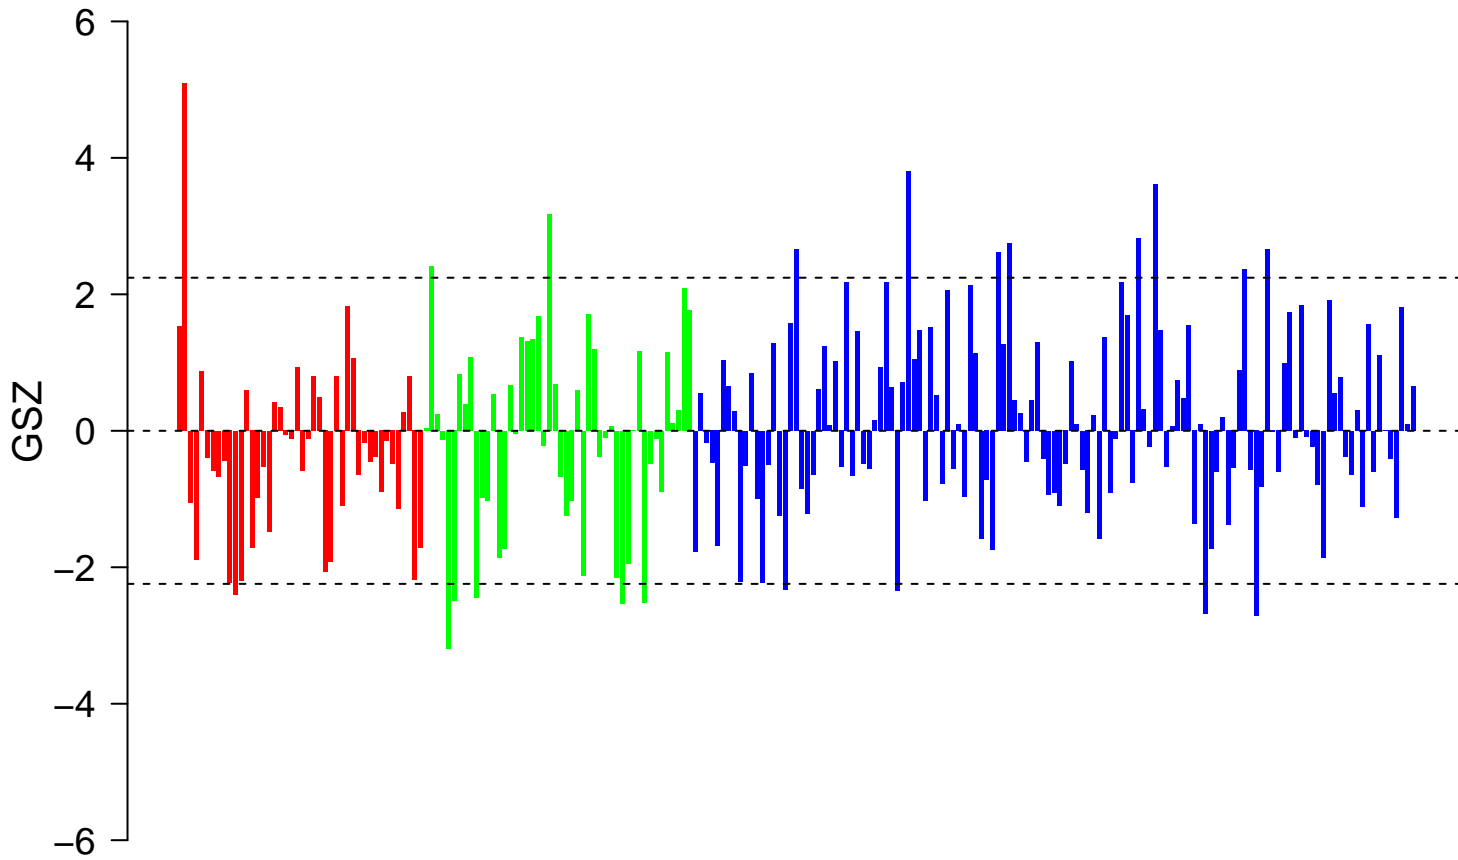

REACTOME_APOPTOTIC_EXECUTION_PHASE

REACTOME_APOPTOTIC_EXECUTION_PHASE

■ on
■ -
□ off

REACTOME_APOPTOTIC_EXECUTION_PHASE