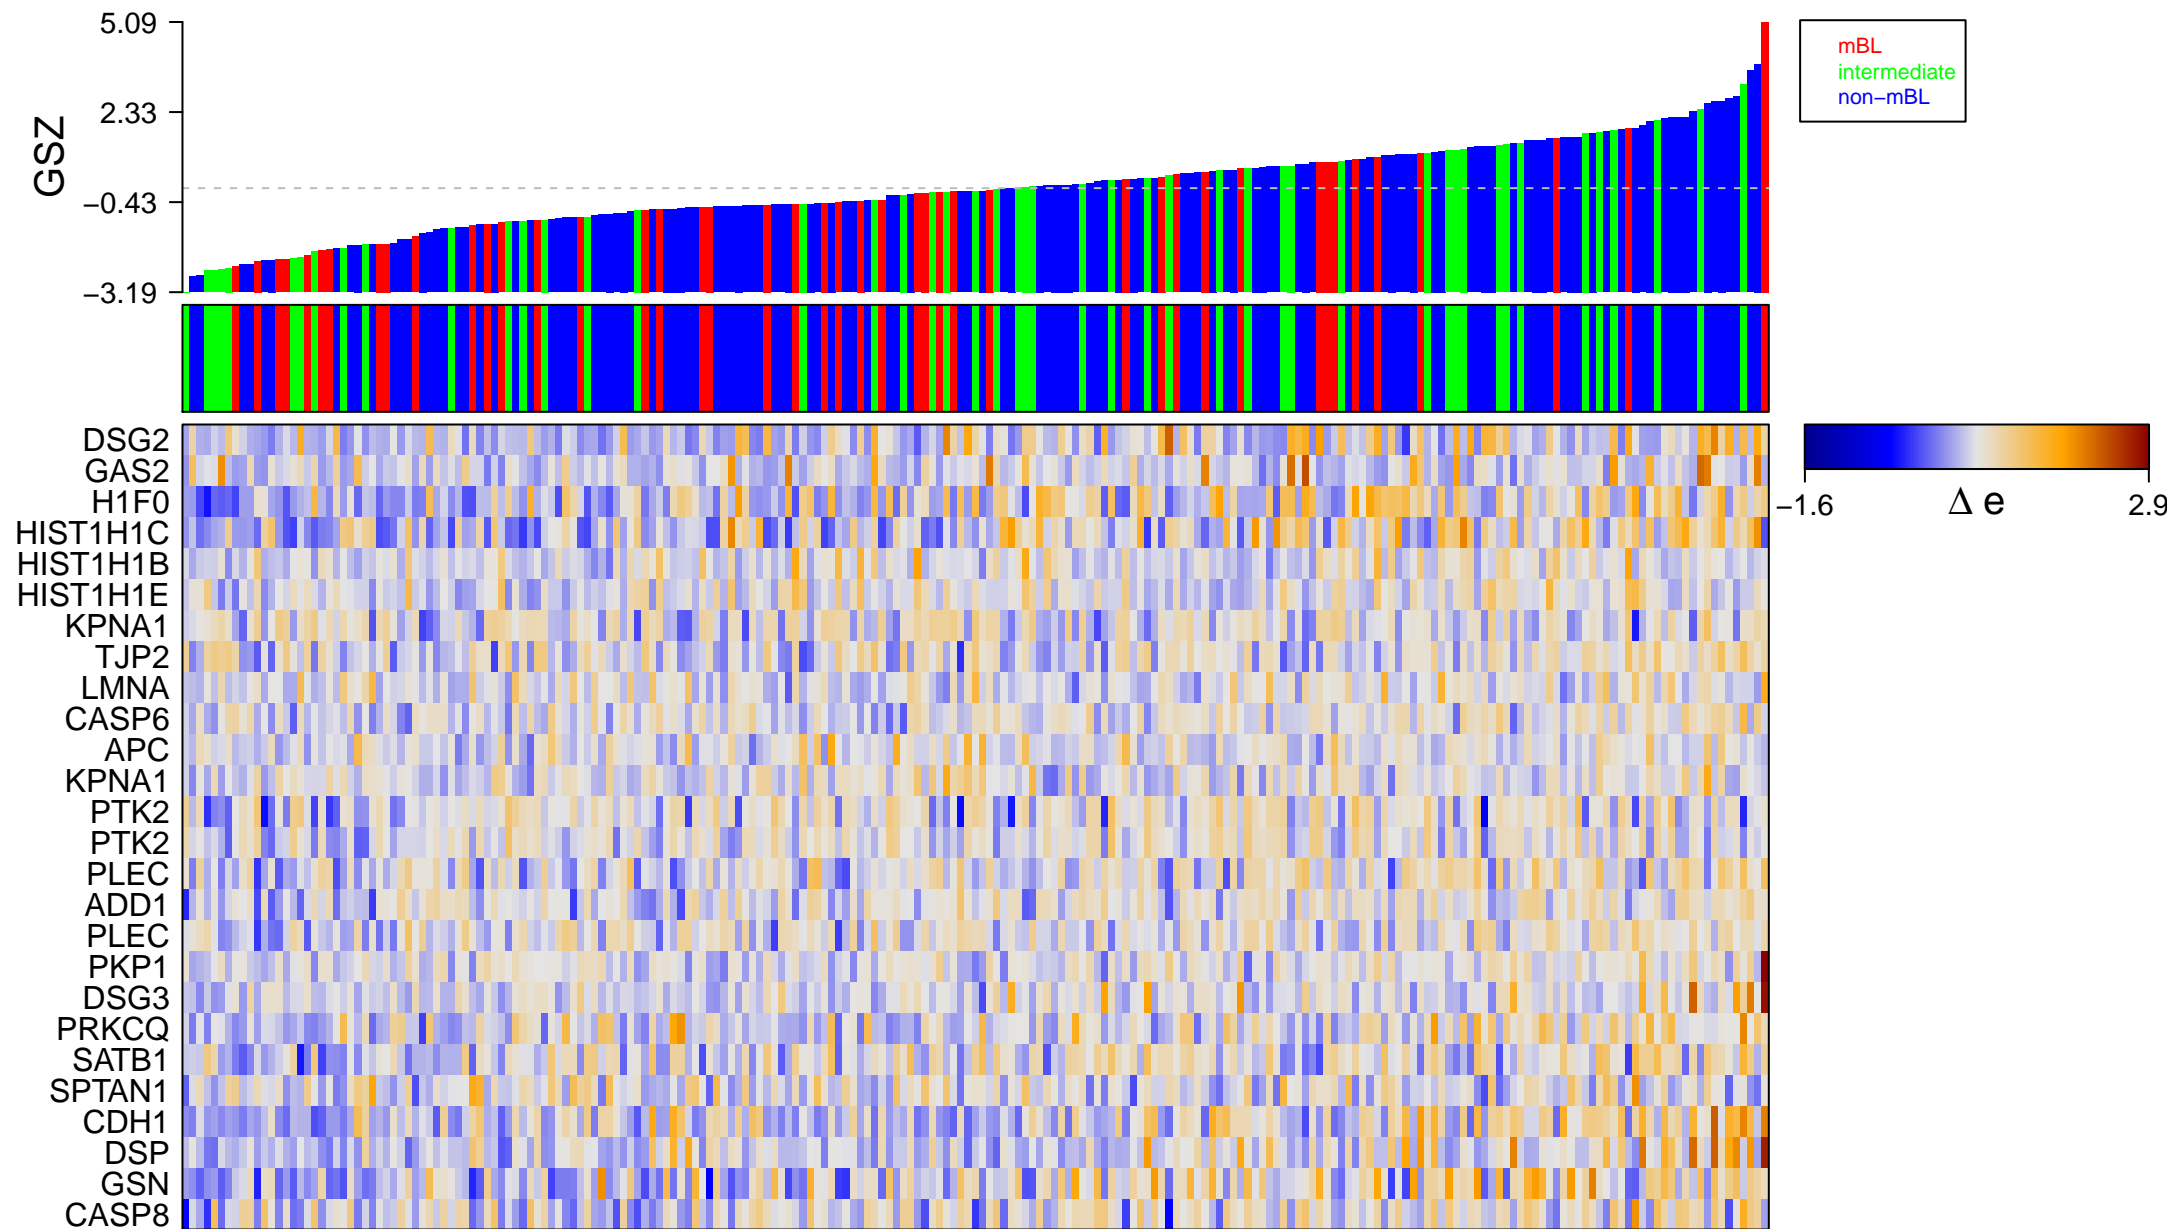

REACTOME_APOPTOTIC_EXECUTION_PHASE

REACTOME_APOPTOTIC_EXECUTION_PHASE

■ on
■ -
□ off

REACTOME_APOPTOTIC_EXECUTION_PHASE