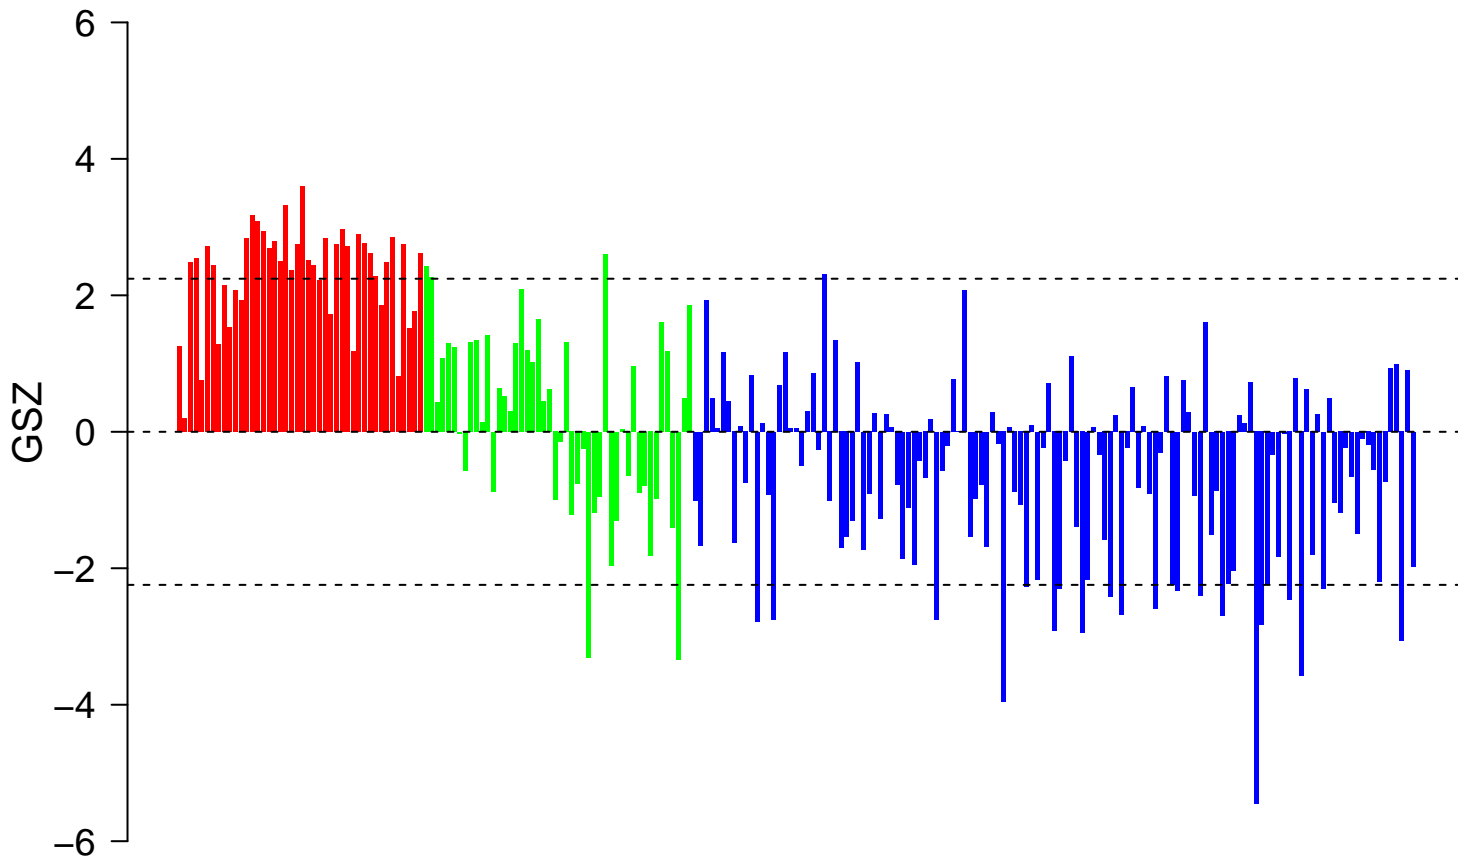

REACTOME_APC_C_CDC20_MEDIATED_DEGRADATION_OF_CYCLIN_B

REACTOME_APC_C_CDC20_MEDIATED_DEGRADATION_OF_CYCLIN_B

■ on
■ -
□ off

REACTOME_APC_C_CDC20_MEDIATED_DEGRADATION_OF_CYCLIN_B