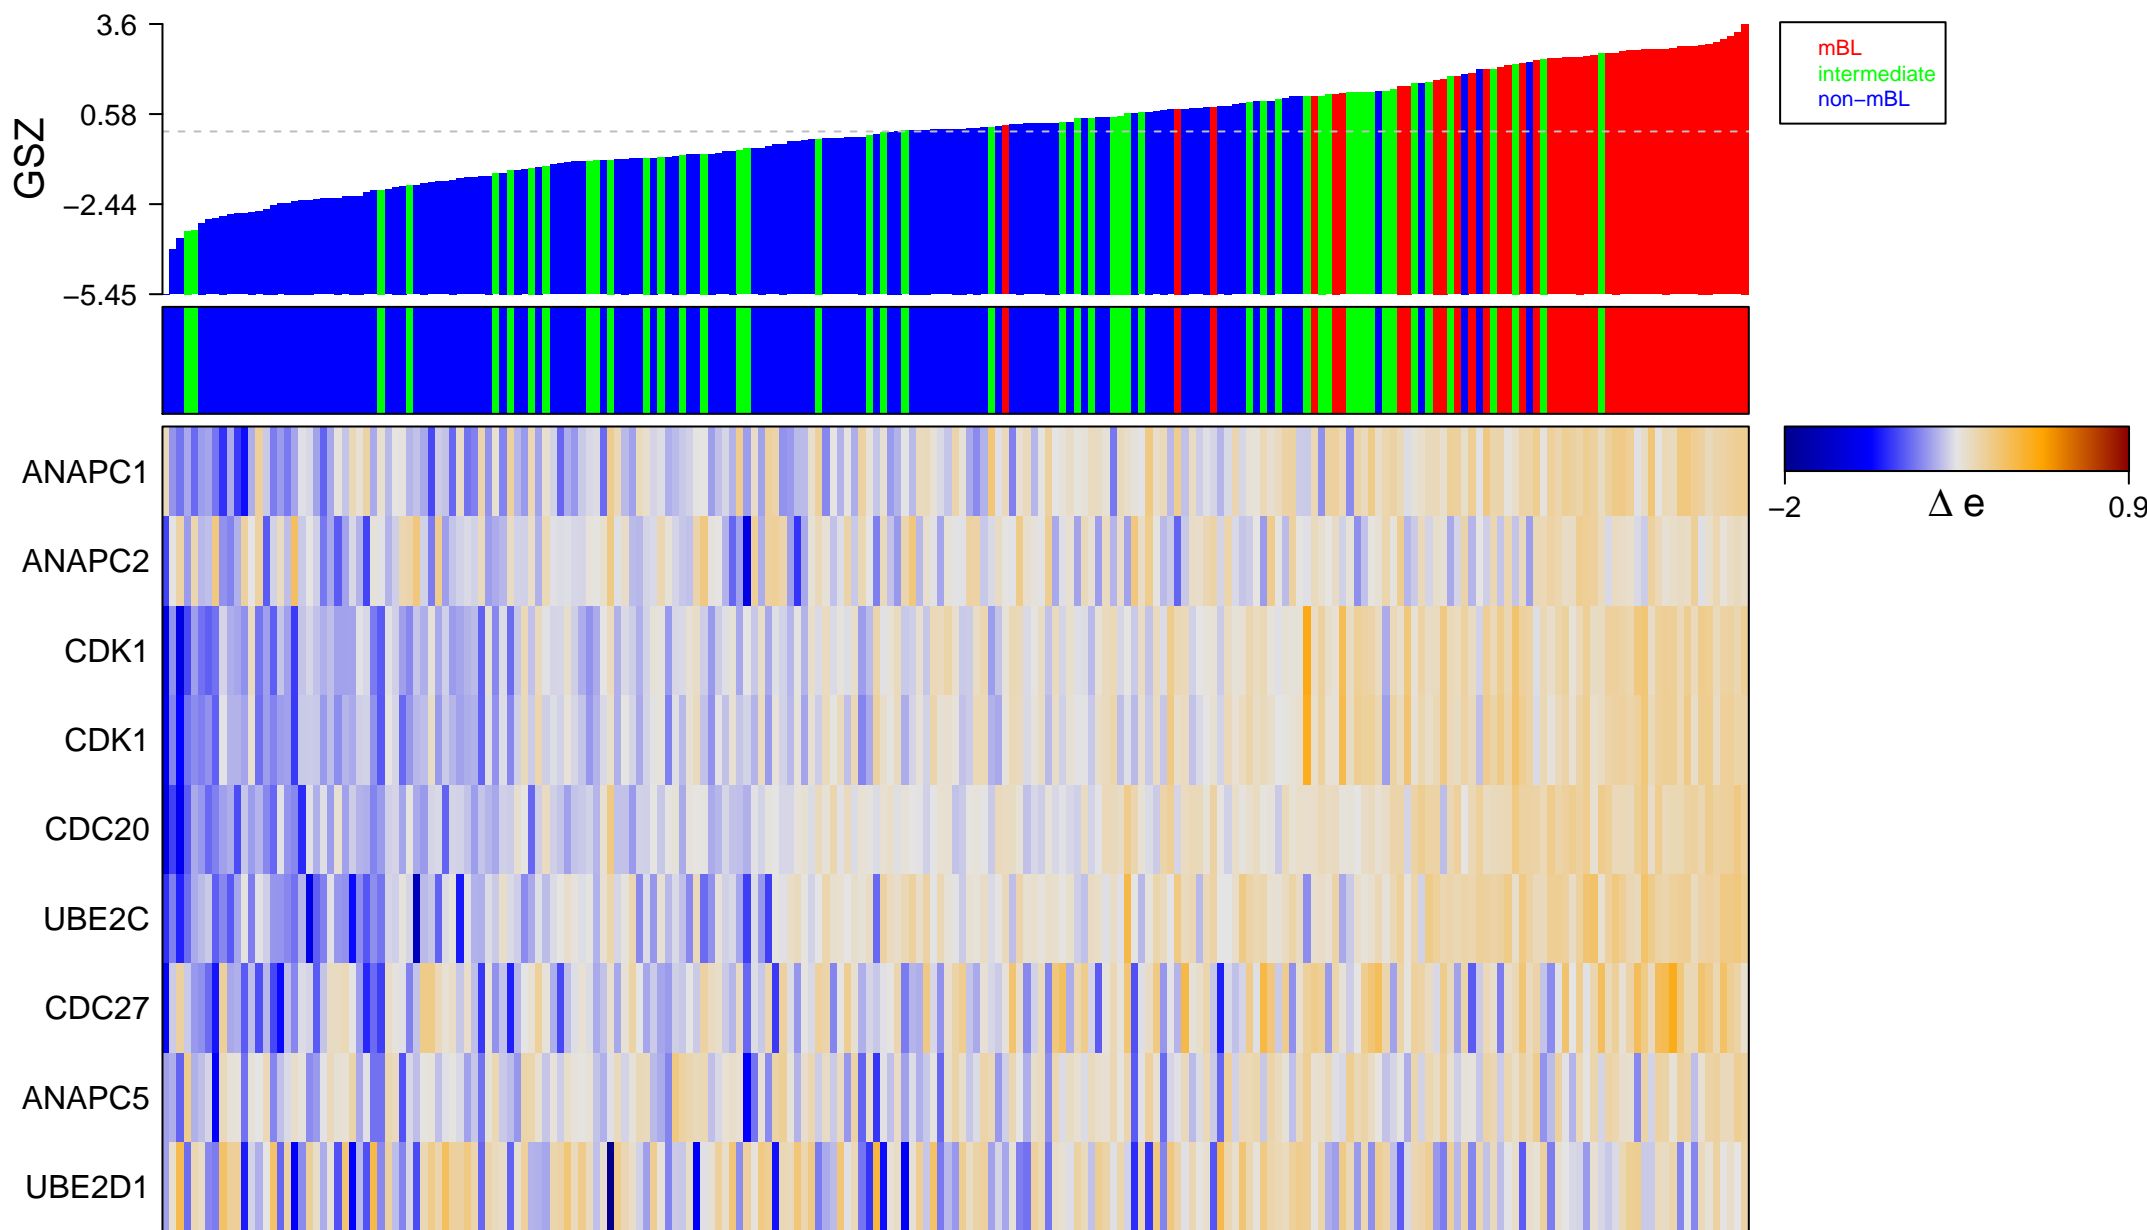

REACTOME_APC_C_CDC20_MEDIATED_DEGRADATION_OF_CYCLIN_B

REACTOME_APC_C_CDC20_MEDIATED_DEGRADATION_OF_CYCLIN_B

■ on
■ -
□ off

REACTOME_APC_C_CDC20_MEDIATED_DEGRADATION_OF_CYCLIN_B