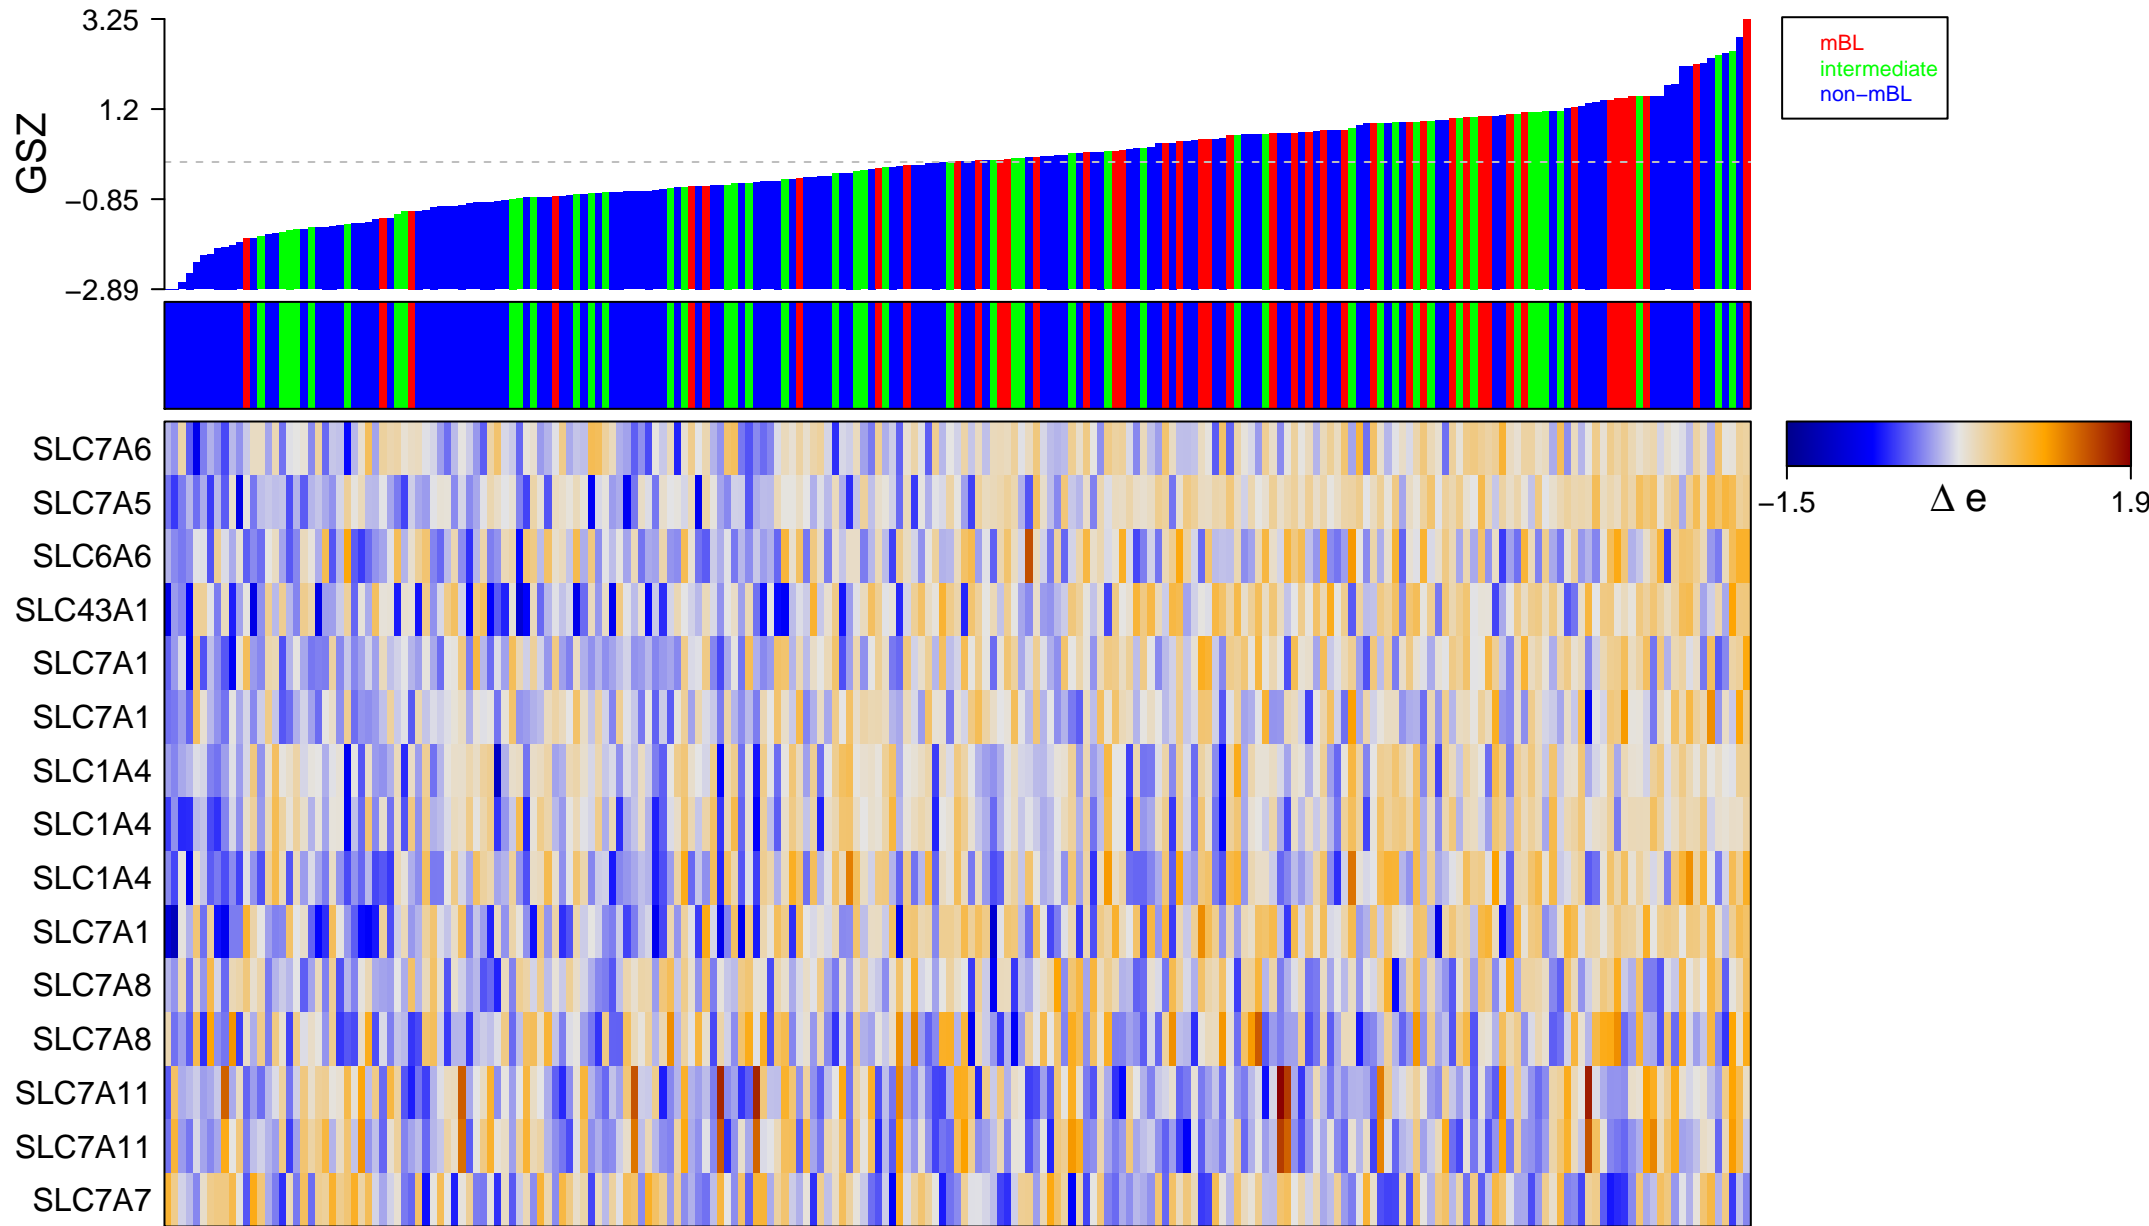

REACTOME_AMINO_ACID_TRANSPORT_ACROSS_THE_PLASMA_MEMBRANE

CTOME_AMINO_ACID_TRANSPORT_ACROSS_THE_PLASMA_MEMBRANE

■ on
■ -
□ off

REACTOME_AMINO_ACID_TRANSPORT_ACROSS_THE_PLASMA_MEMBRANE