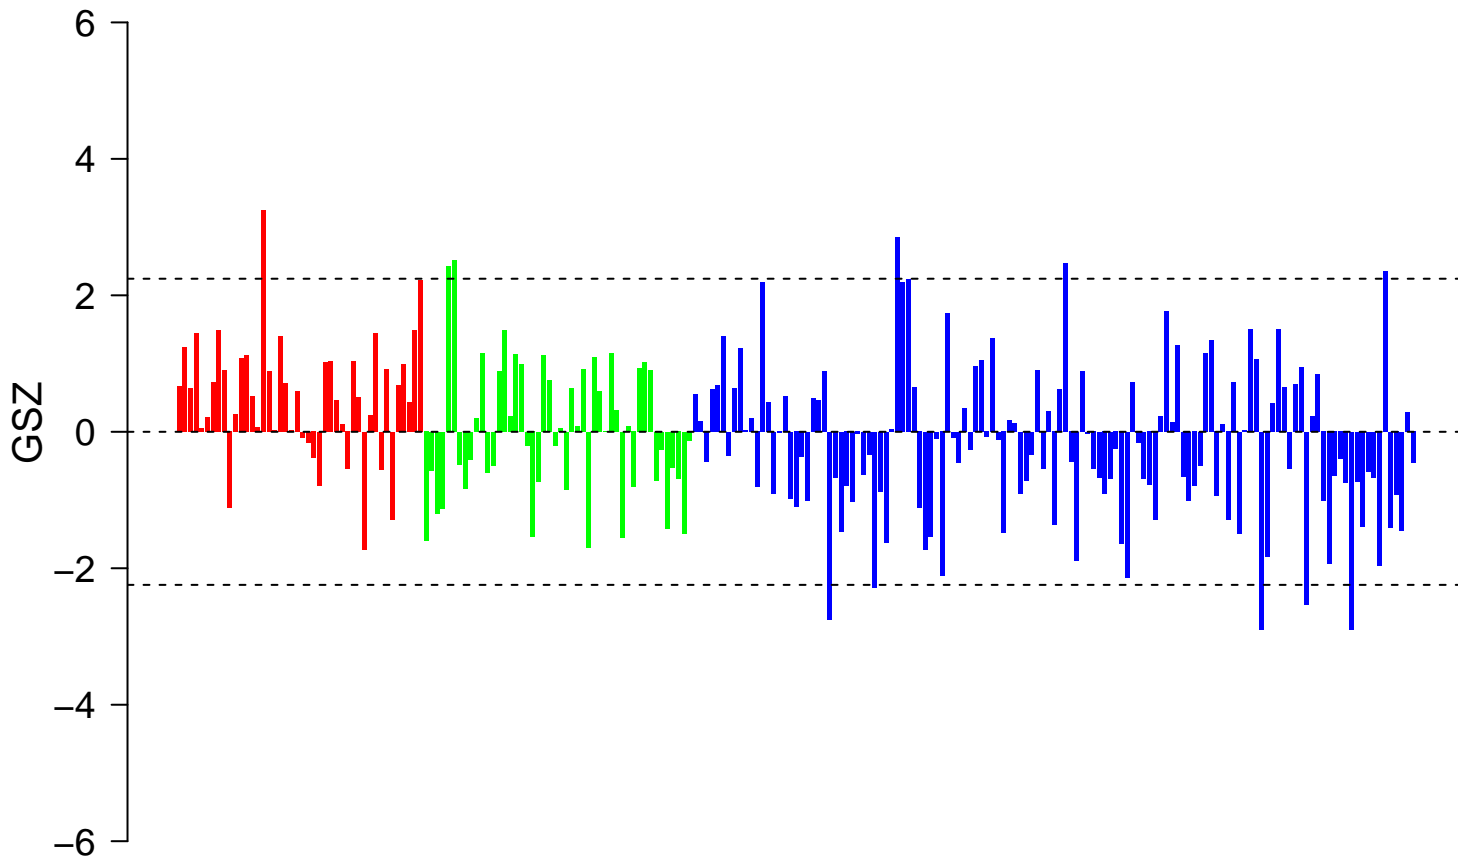

REACTOME_AMINO_ACID_TRANSPORT_ACROSS_THE_PLASMA_MEMBRANE

CTOME_AMINO_ACID_TRANSPORT_ACROSS_THE_PLASMA_MEMBRANE

■ on
■ -
□ off

REACTOME_AMINO_ACID_TRANSPORT_ACROSS_THE_PLASMA_MEMBRANE