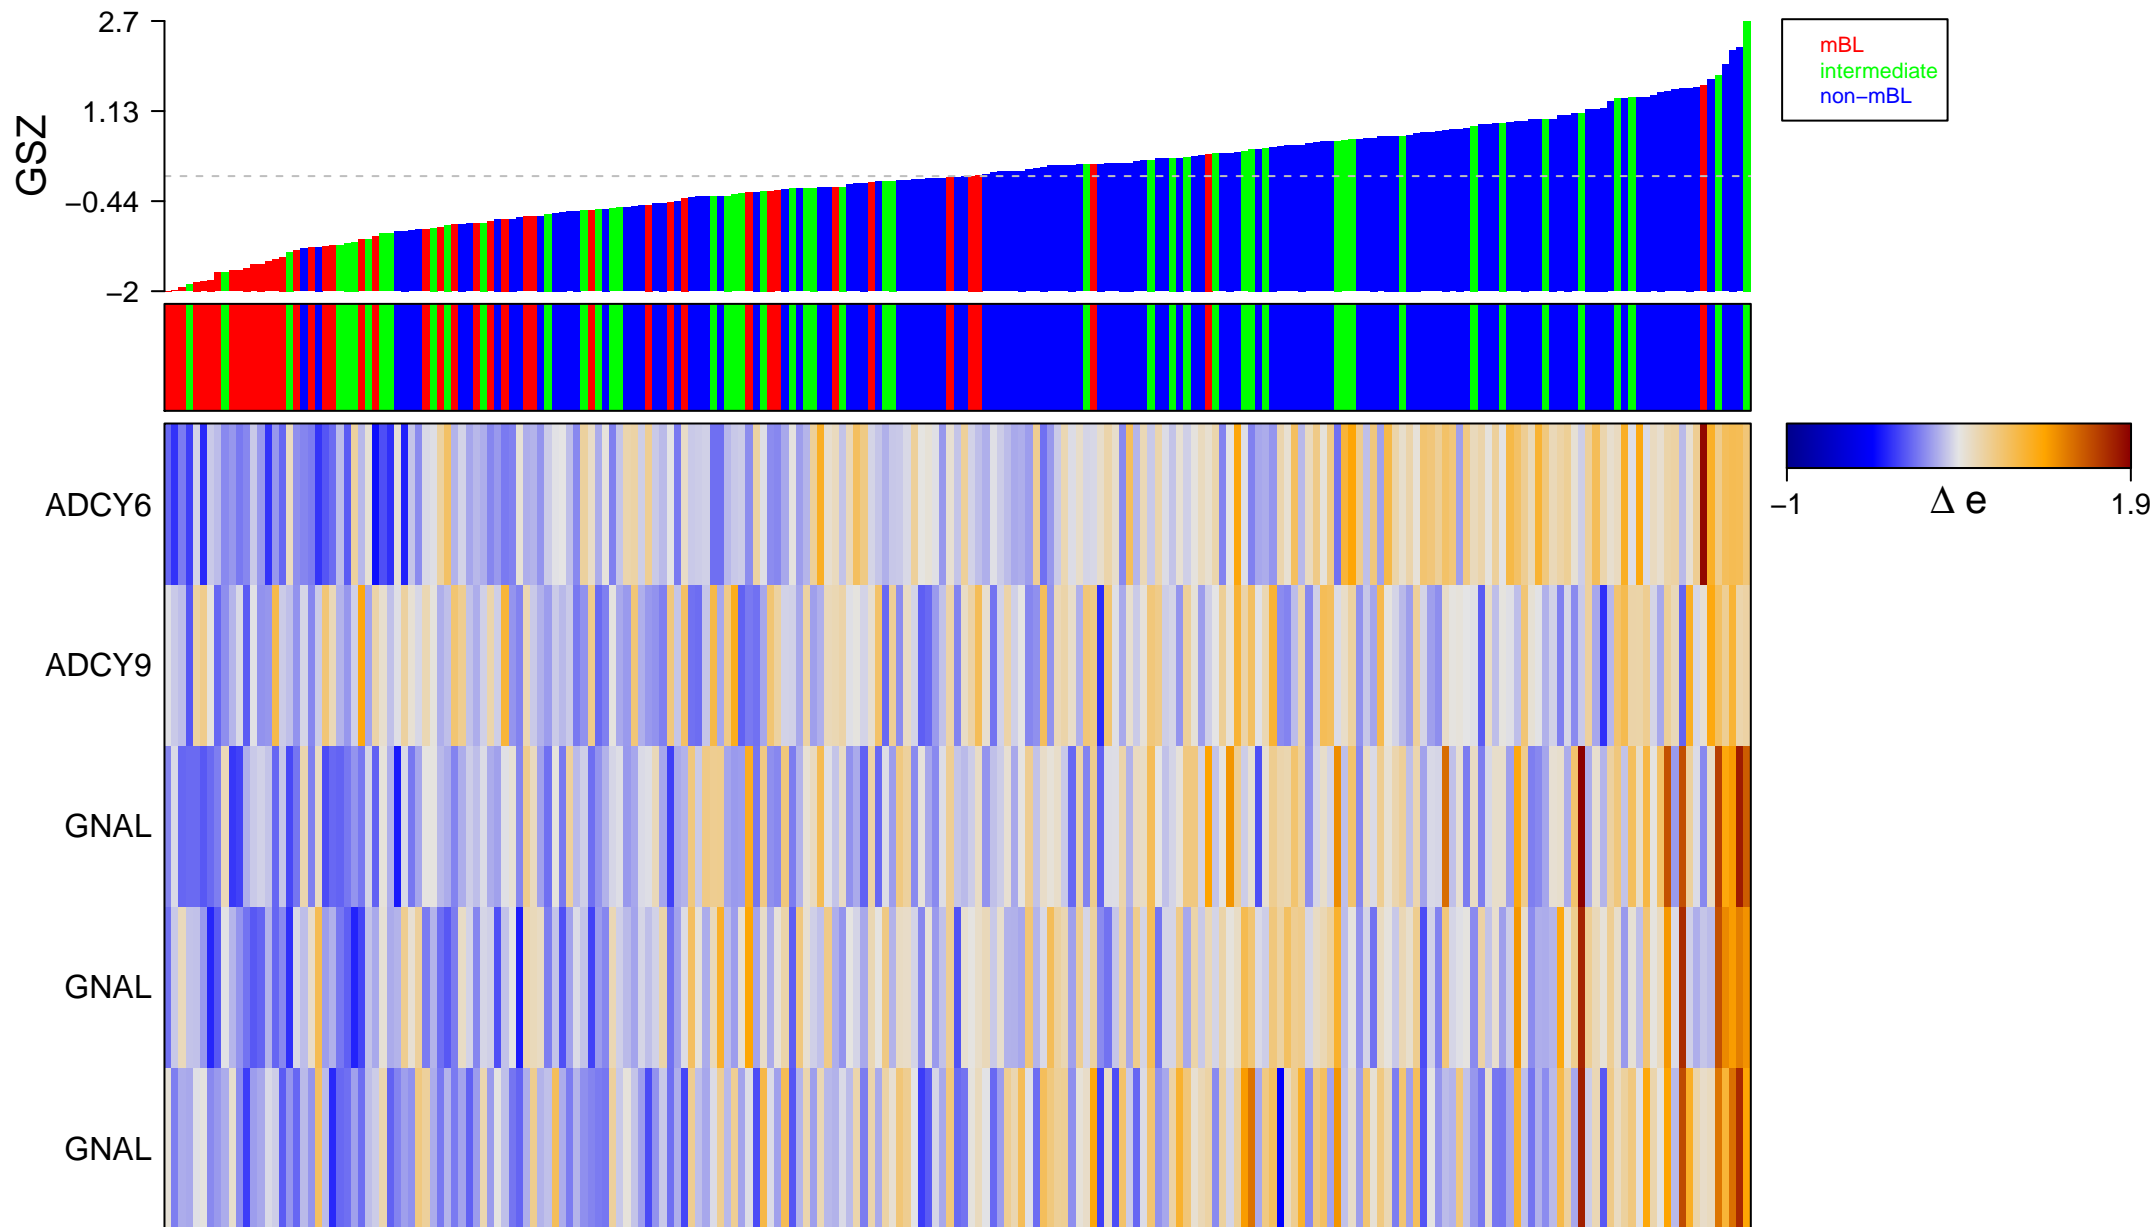

REACTOME_ADENYLATE_CYCLASE_ACTIVATING_PATHWAY

REACTOME_ADENYLATE_CYCLASE_ACTIVATING_PATHWAY

■ on
■ -
□ off

REACTOME_ADENYLATE_CYCLASE_ACTIVATING_PATHWAY