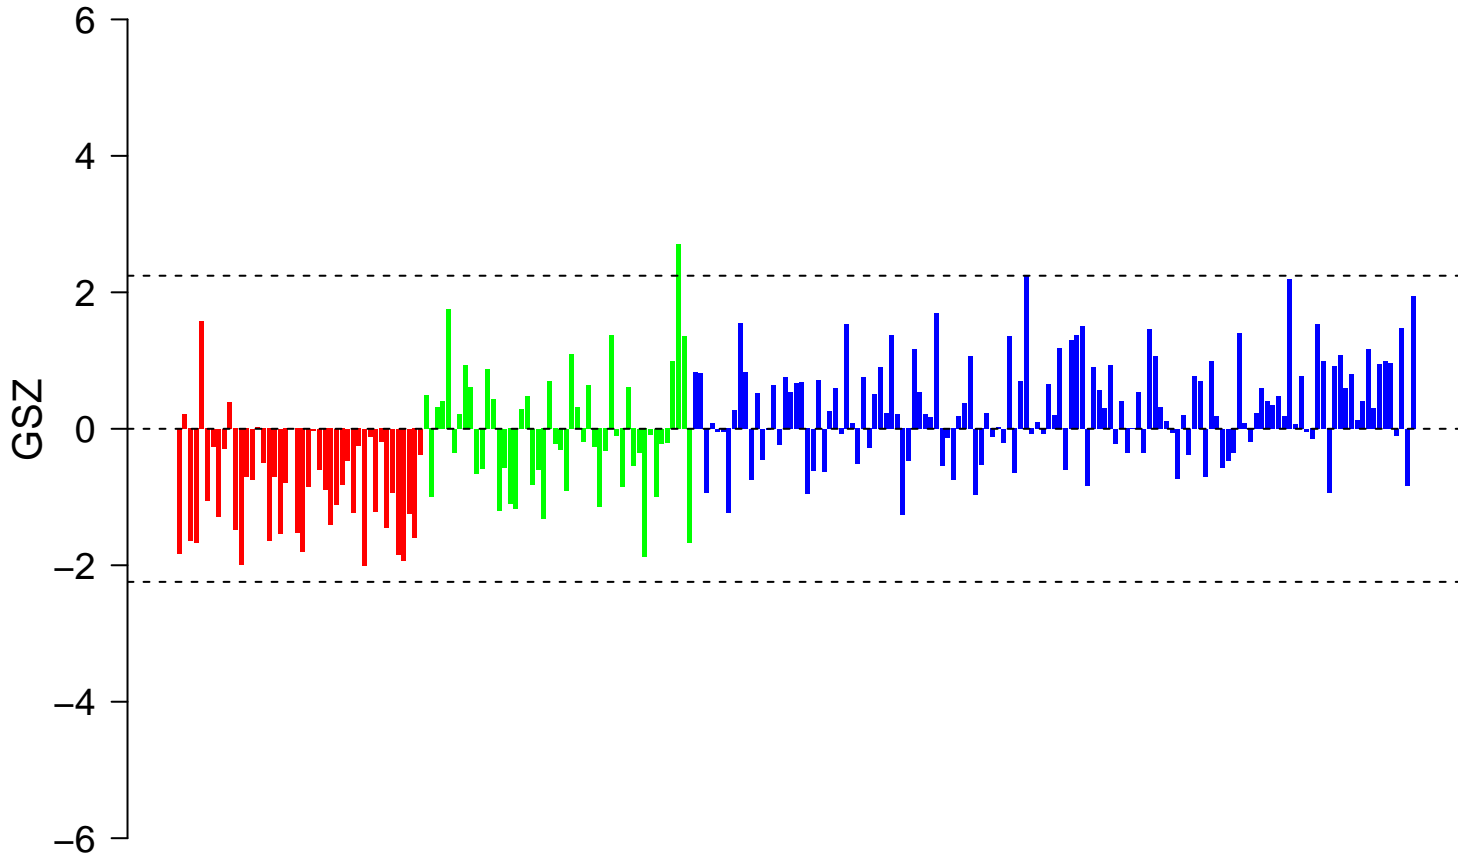

REACTOME_ADENYLATE_CYCLASE_ACTIVATING_PATHWAY

REACTOME_ADENYLATE_CYCLASE_ACTIVATING_PATHWAY

■ on
■ -
□ off

REACTOME_ADENYLATE_CYCLASE_ACTIVATING_PATHWAY