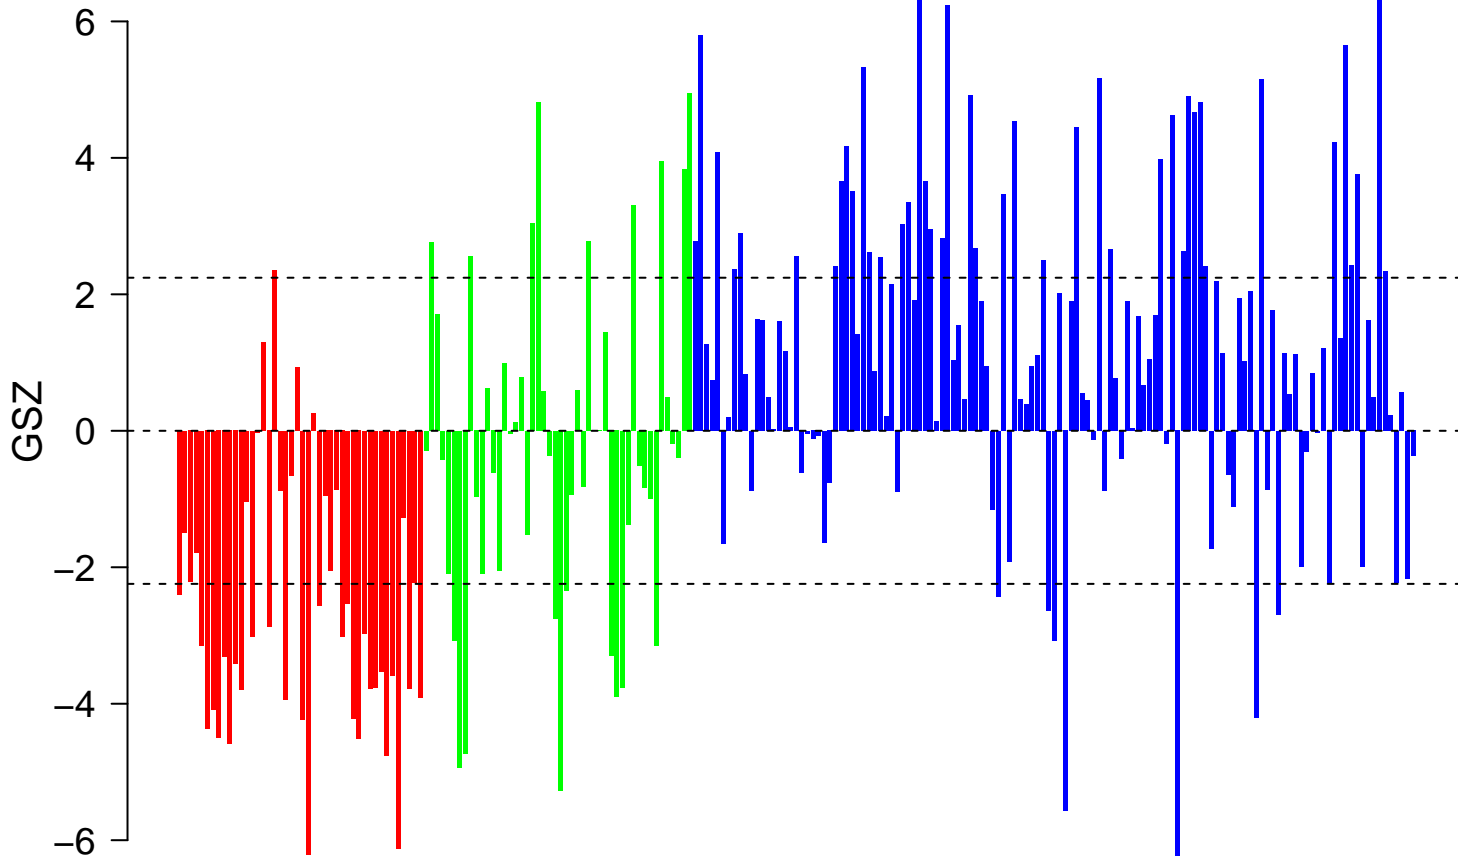

# REACTOME\_ADAPTIVE\_IMMUNE\_SYSTEM

■ on  
■ -  
□ off