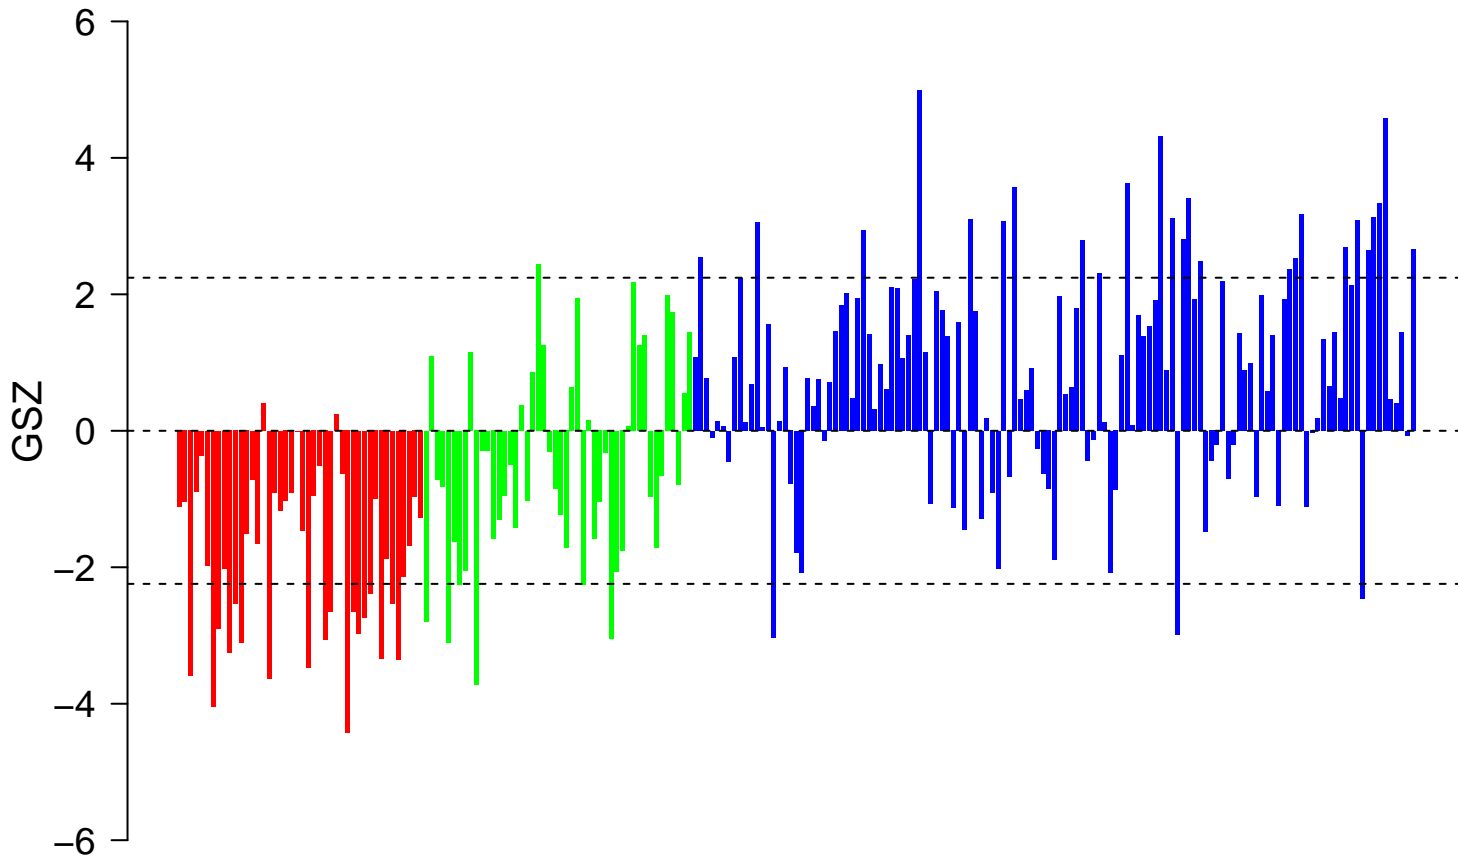

REACTOME_ACTIVATED_TLR4_SIGNALLING

■ on
■ -
□ off

REACTOME_ACTIVATED_TLR4_SIGNALLING