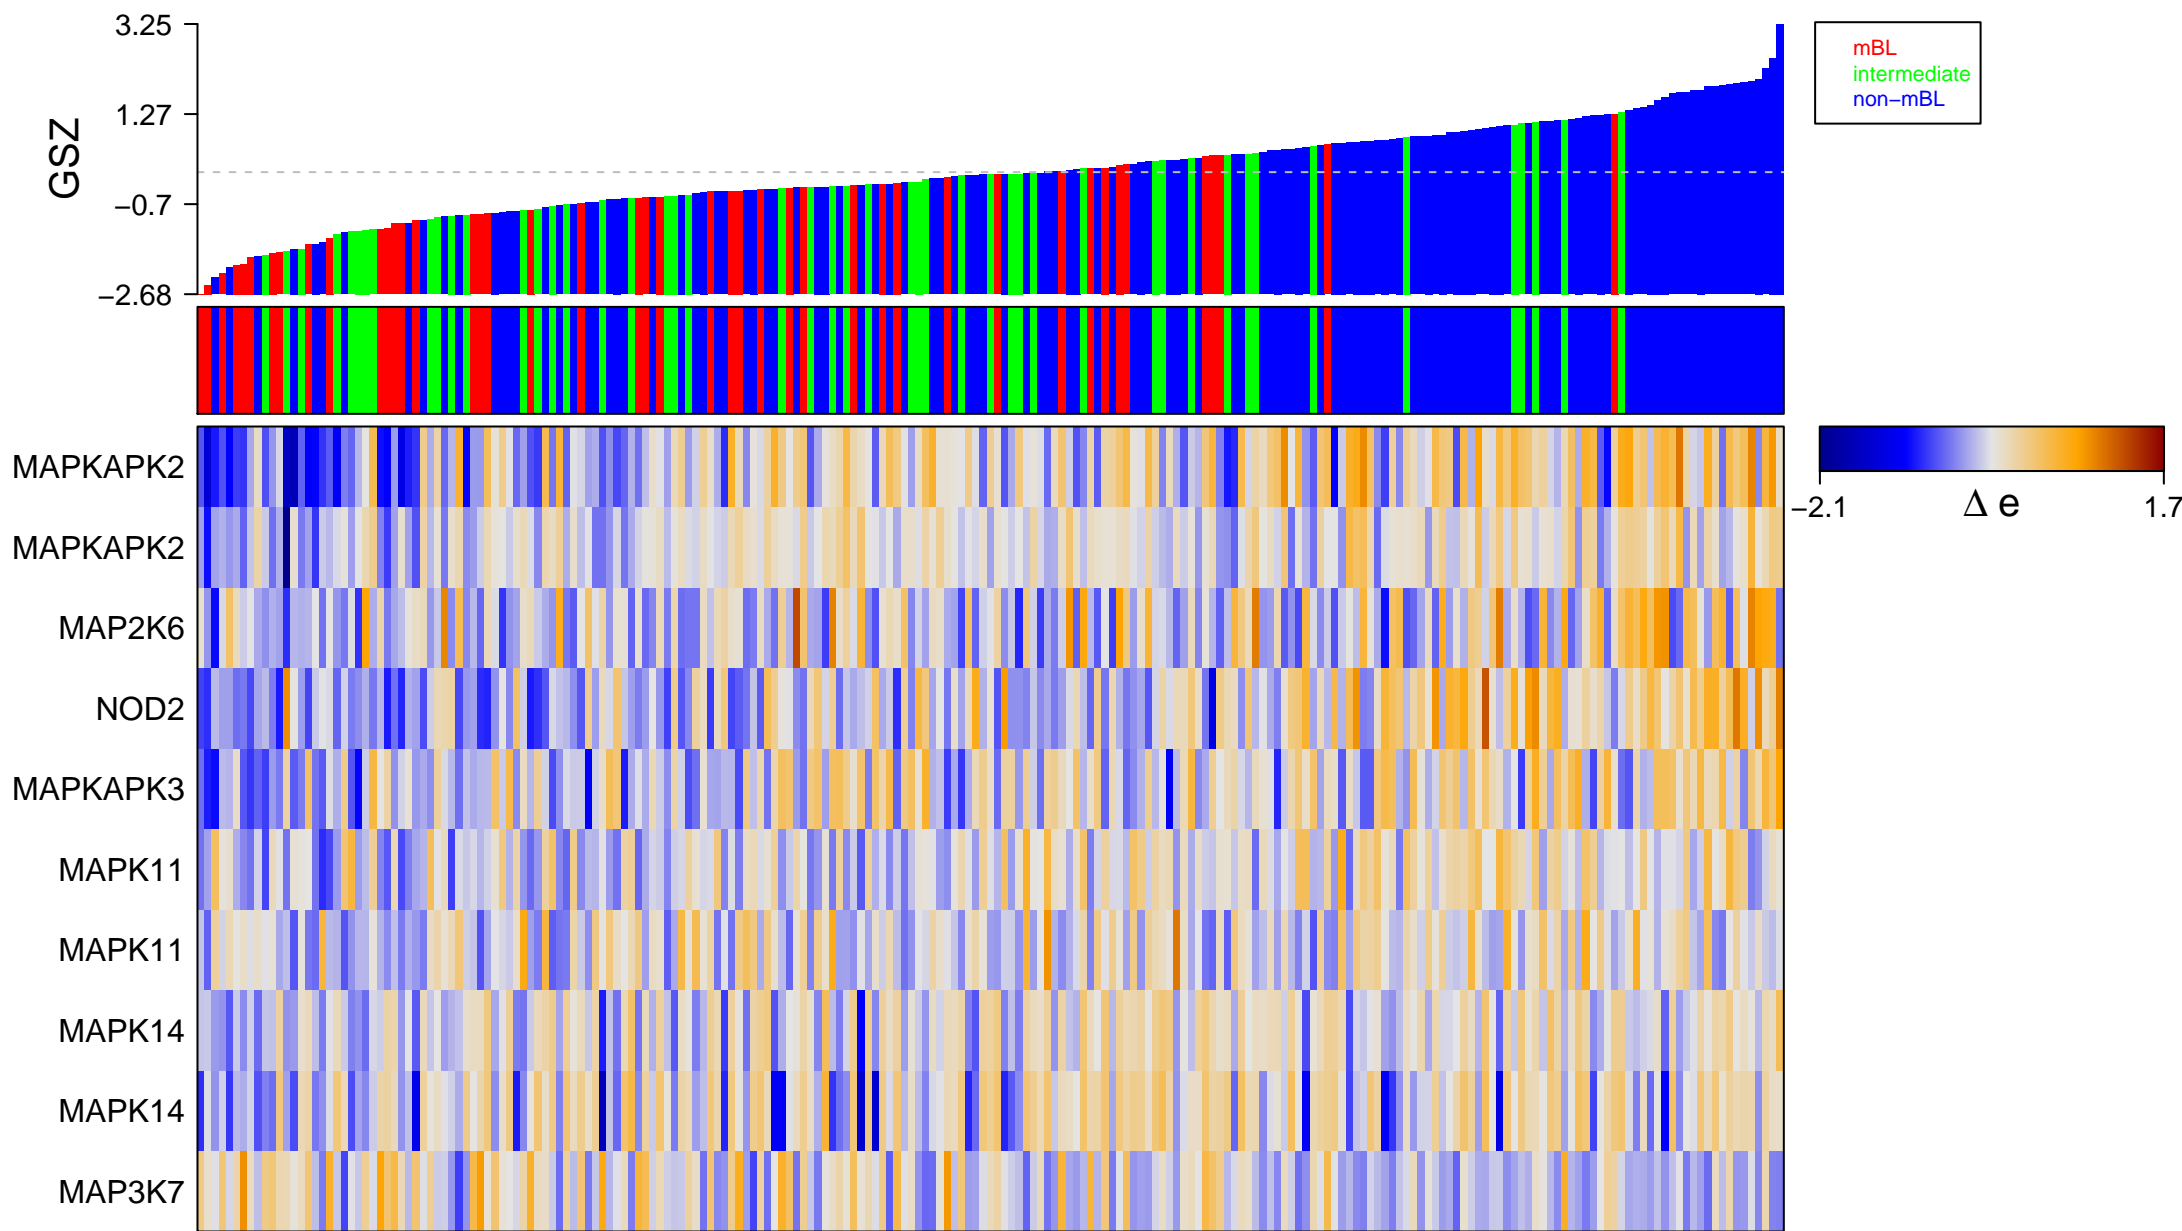

REACTOME_ACTIVATED_TAK1_MEDIATES_P38_MAPK_ACTIVATION

REACTOME_ACTIVATED_TAK1_MEDIATES_P38_MAPK_ACTIVATION

REACTOME_ACTIVATED_TAK1_MEDIATES_P38_MAPK_ACTIVATION