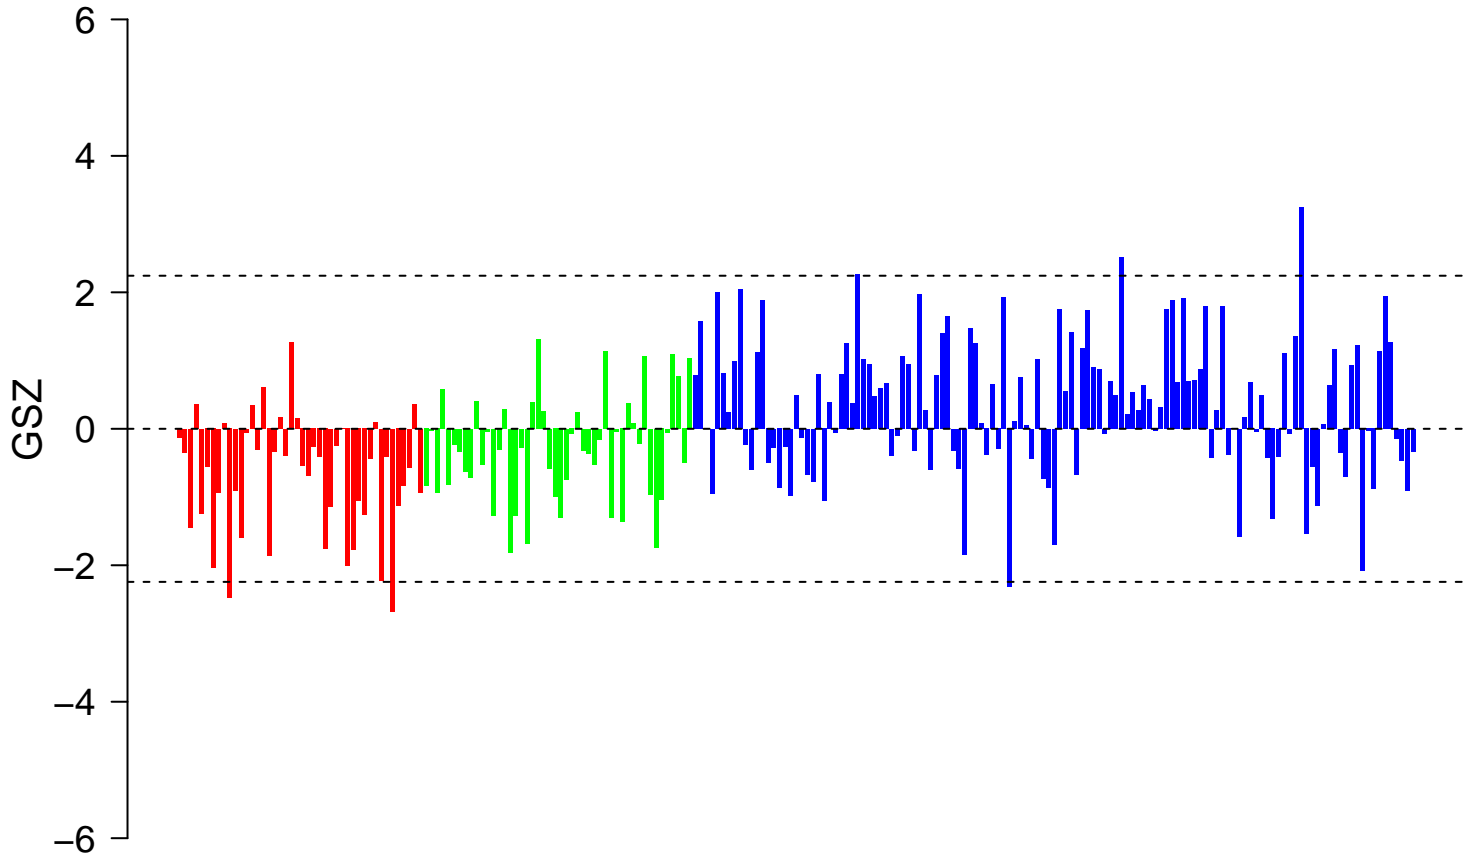

REACTOME_ACTIVATED_TAK1_MEDIATES_P38_MAPK_ACTIVATION

REACTOME_ACTIVATED_TAK1_MEDIATES_P38_MAPK_ACTIVATION

REACTOME_ACTIVATED_TAK1_MEDIATES_P38_MAPK_ACTIVATION