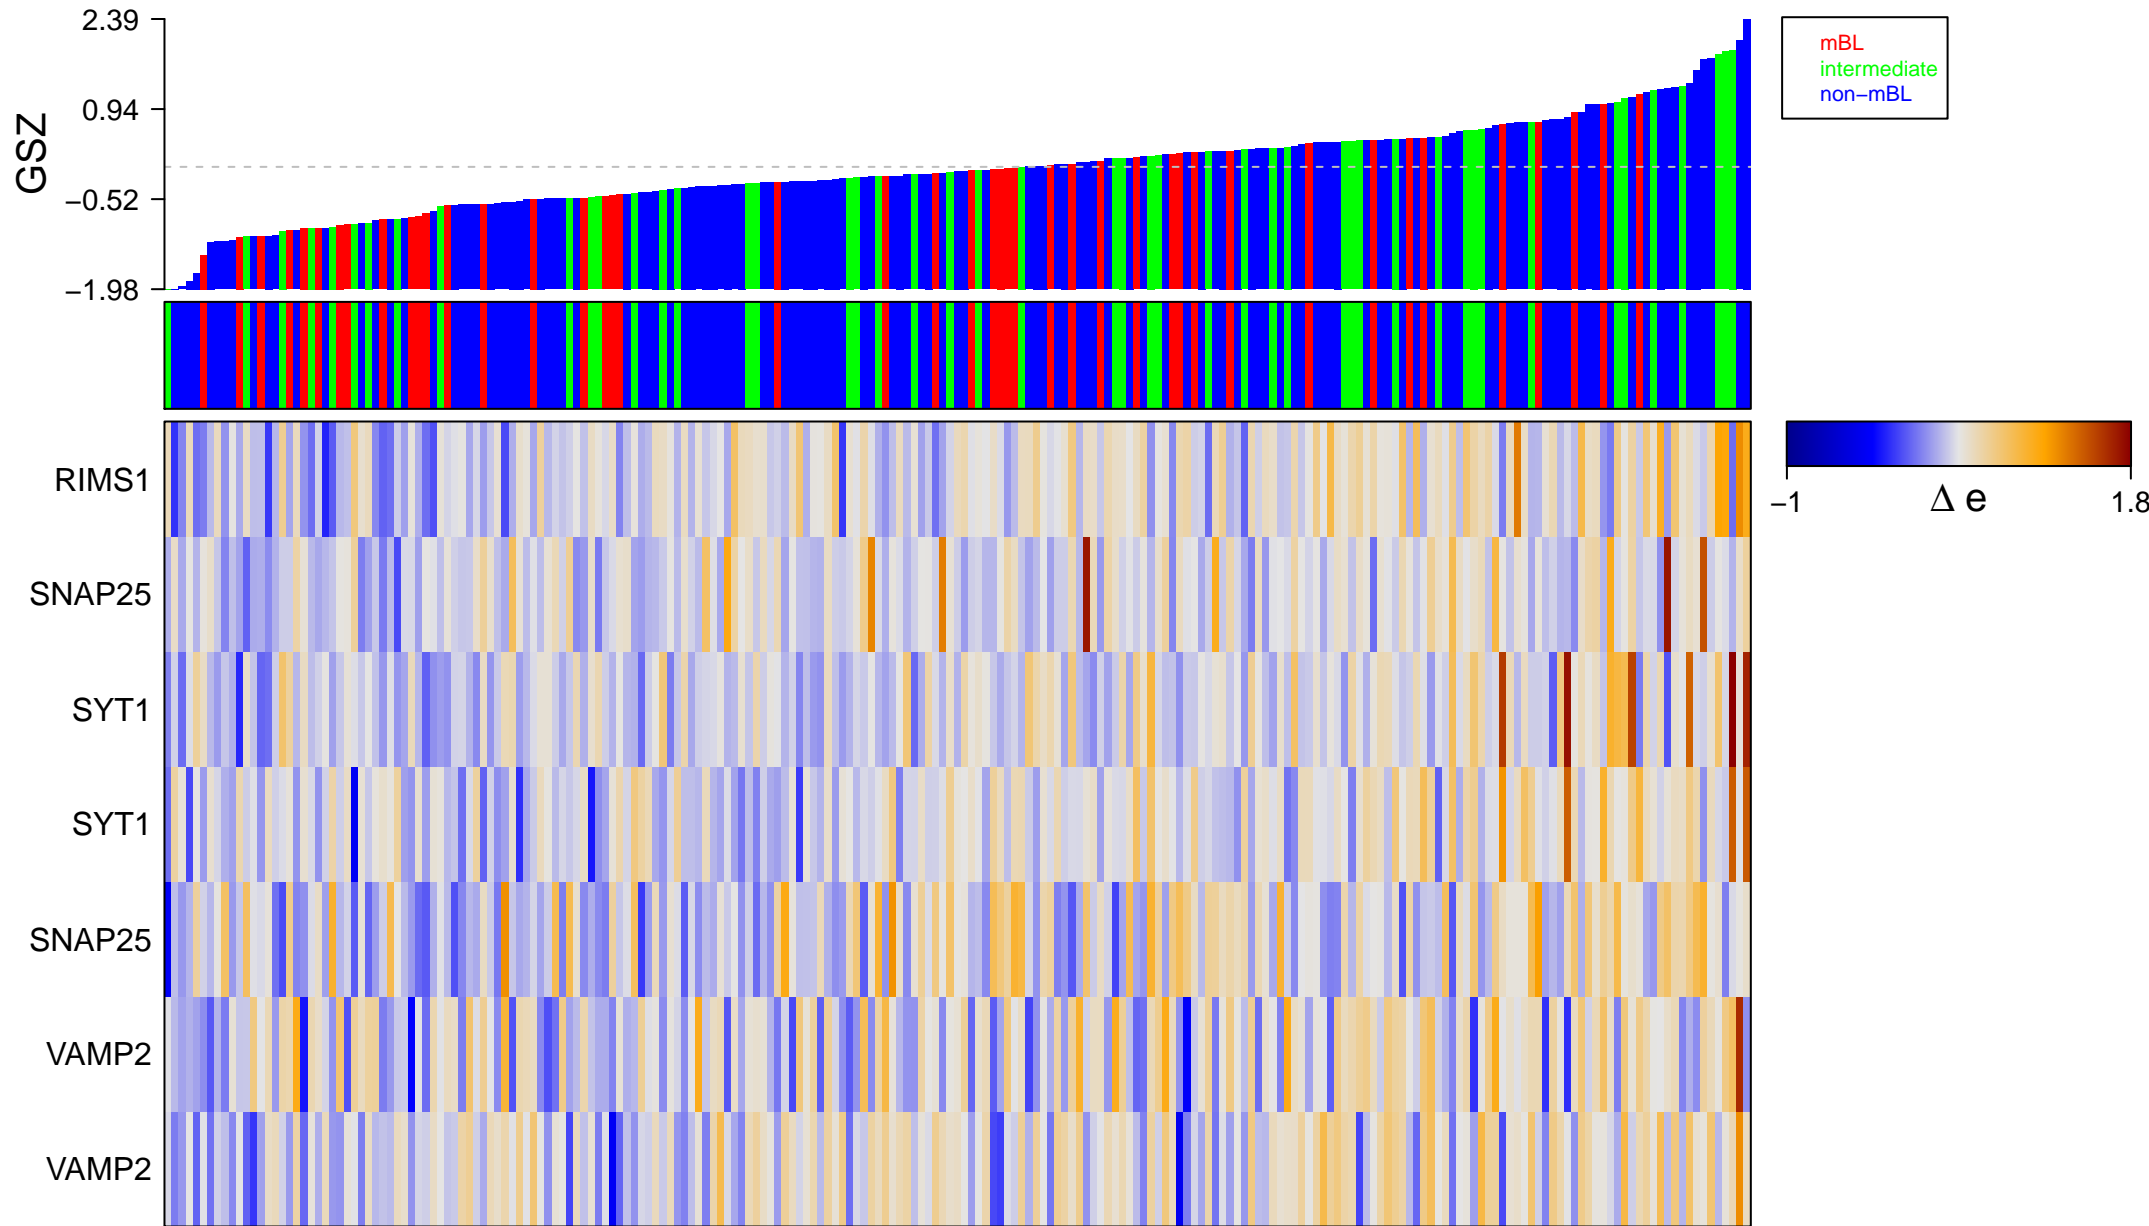

# REACTOME\_ACETYLCHOLINE\_NEUROTRANSMITTER\_RELEASE\_CYCLE

# EACTOME\_ACETYLCHOLINE\_NEUROTRANSMITTER\_RELEASE\_CYCLE

■ on  
■ -  
□ off