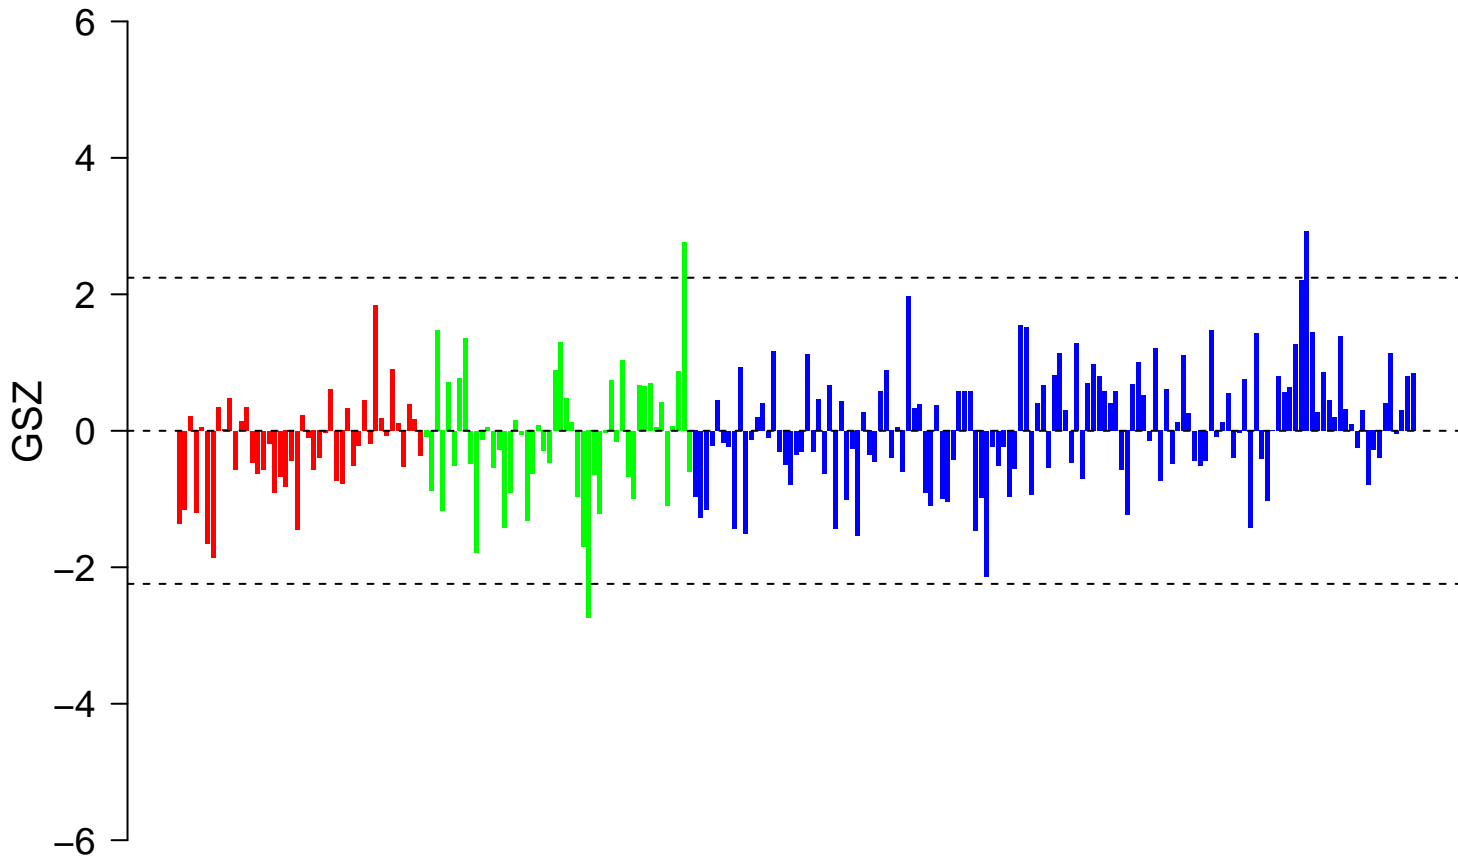

# REACTOME\_ACETYLCHOLINE\_BINDING\_AND\_DOWNSTREAM\_EVENTS

# REACTOME\_ACETYLCHOLINE\_BINDING\_AND\_DOWNSTREAM\_EVENTS

■ on  
■ -  
□ off