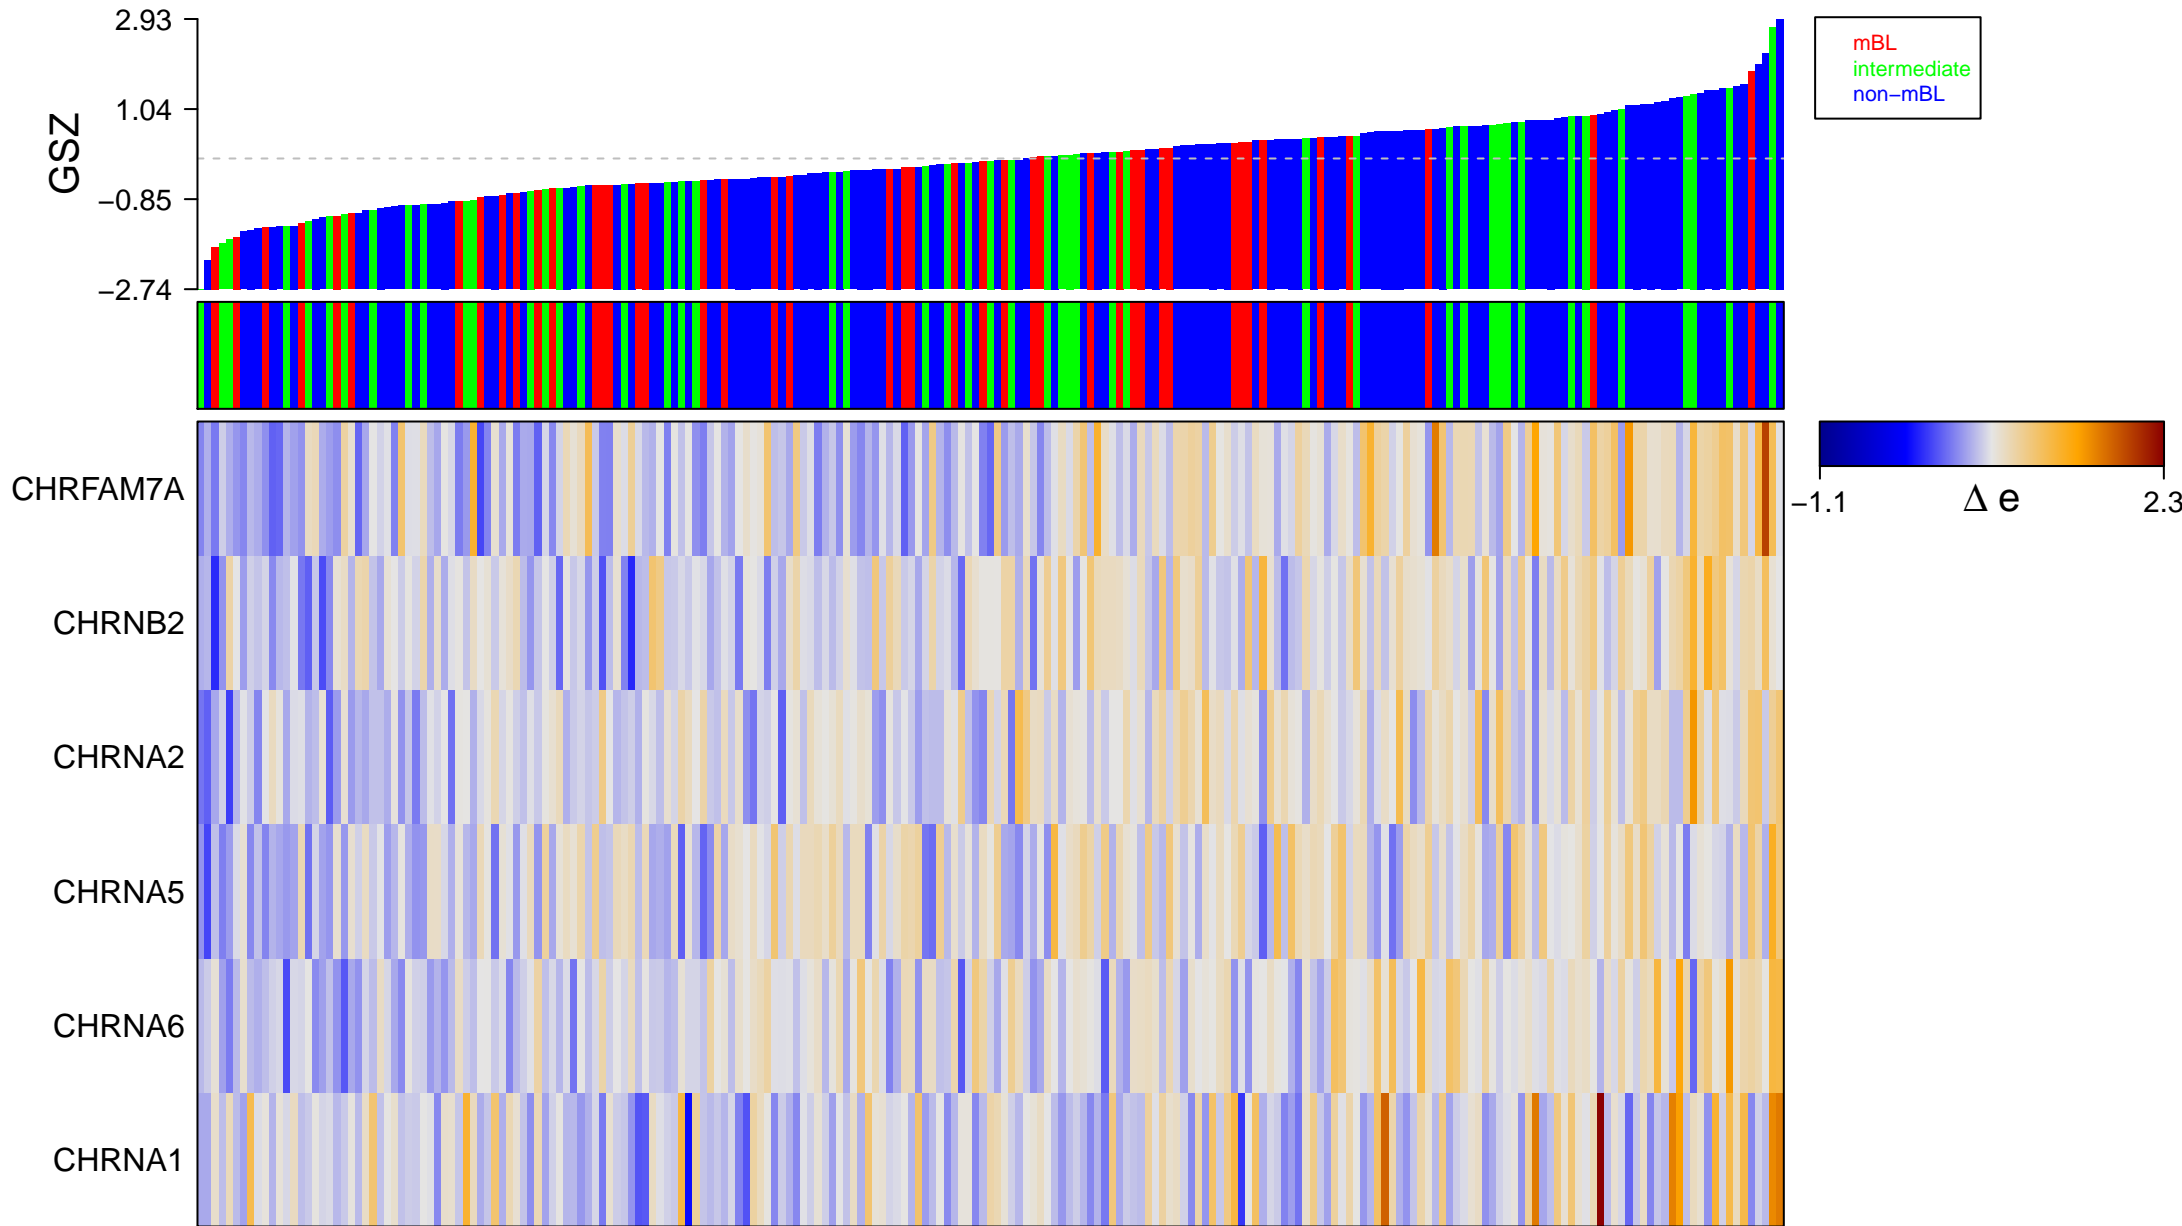

# REACTOME\_ACETYLCHOLINE\_BINDING\_AND\_DOWNSTREAM\_EVENTS

# REACTOME\_ACETYLCHOLINE\_BINDING\_AND\_DOWNSTREAM\_EVENTS

■ on  
■ -  
□ off