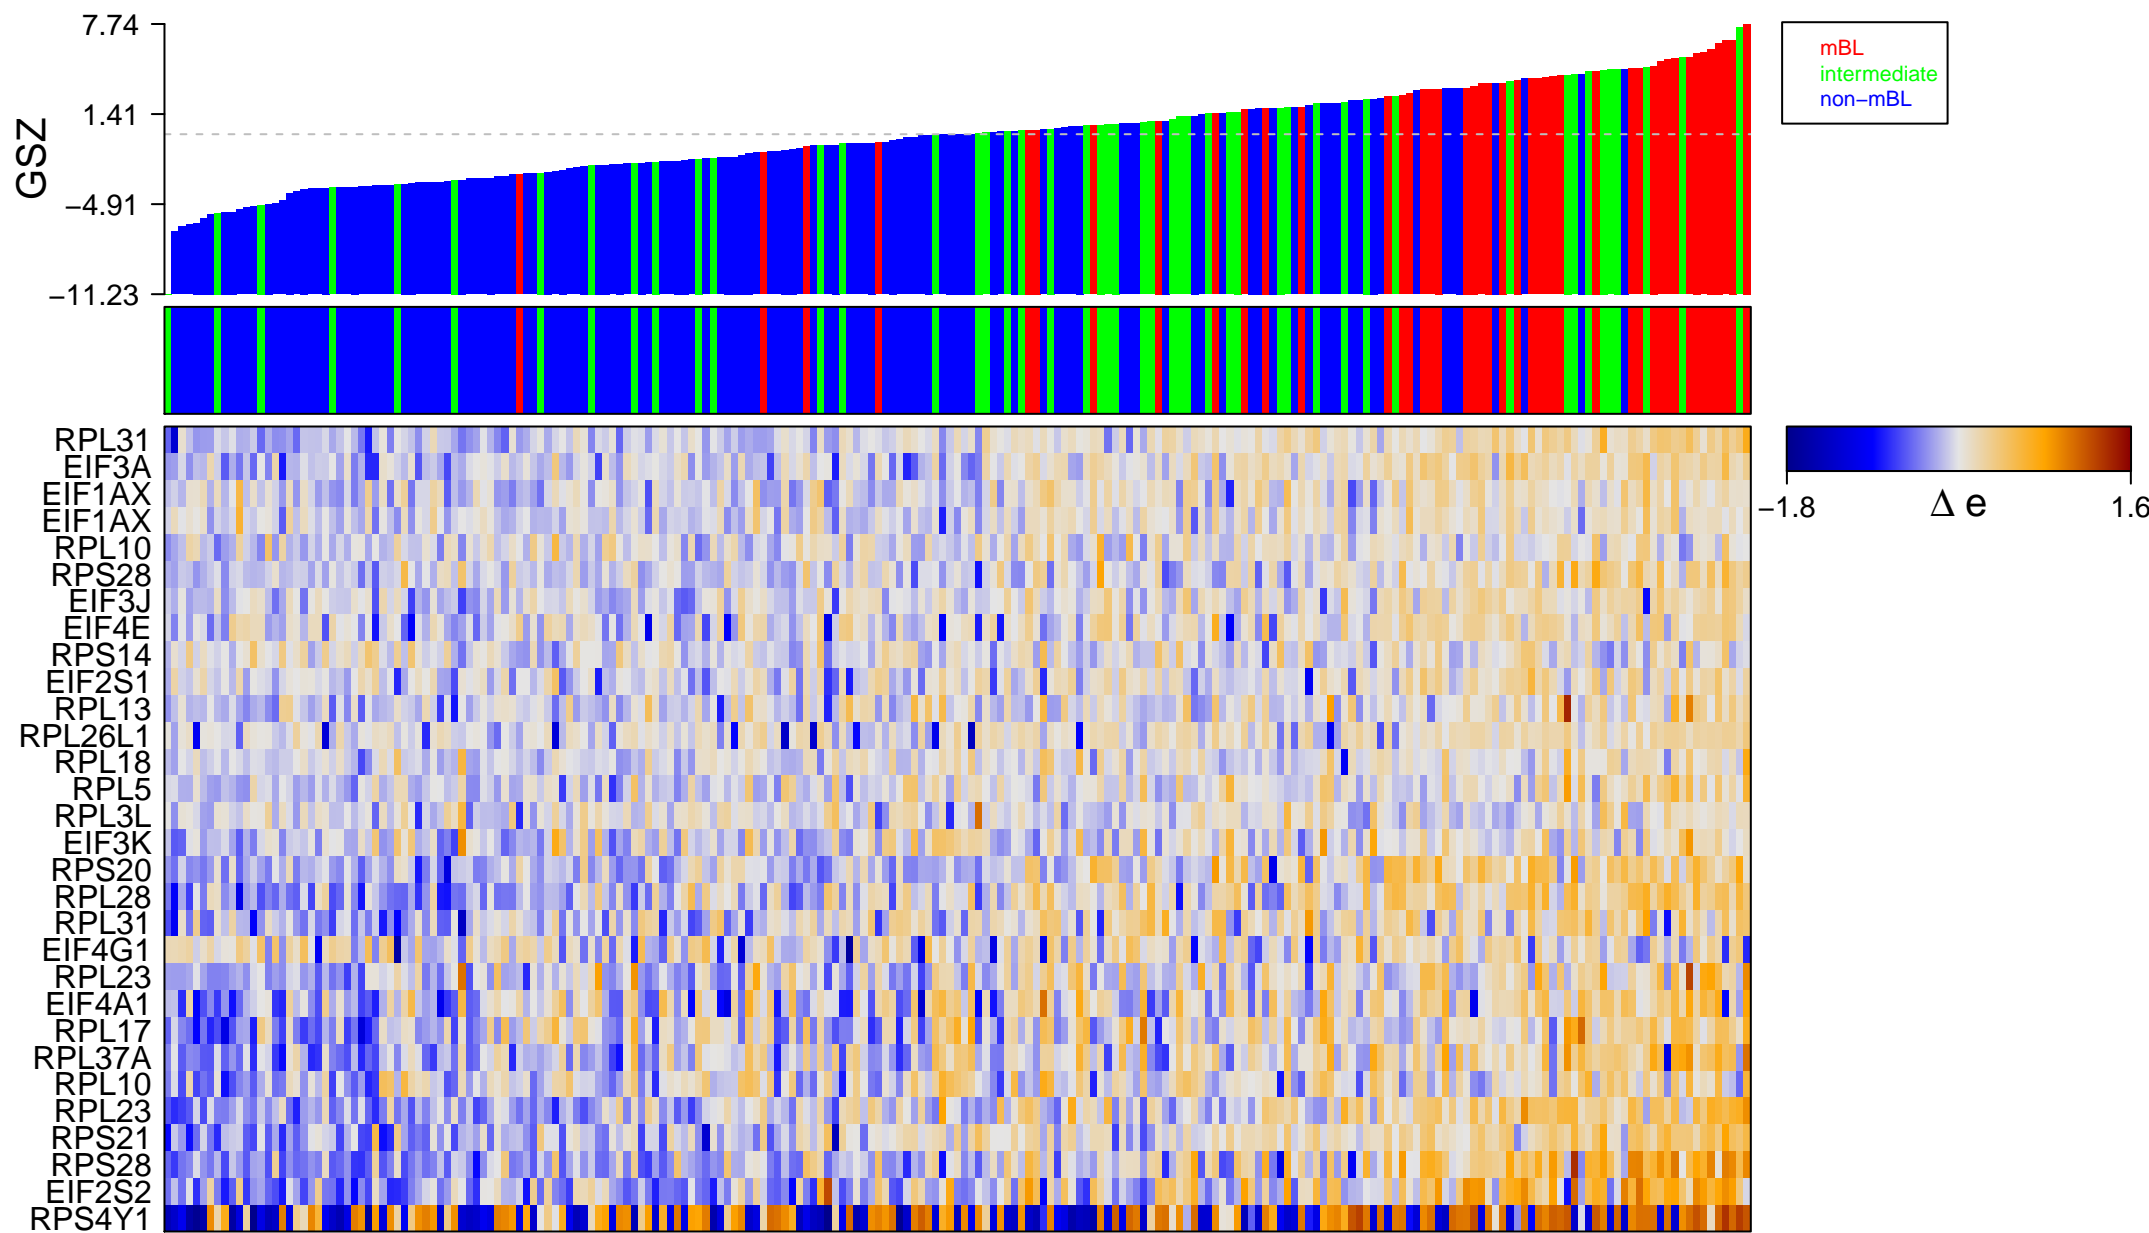

REACTOME_3_UTR_MEDIATED_TRANSLATIONAL_REGULATION

REACTOME_3_UTR_MEDIATED_TRANSLATIONAL_REGULATION

■ on
■ -
□ off

REACTOME_3_UTR_MEDIATED_TRANSLATIONAL_REGULATION