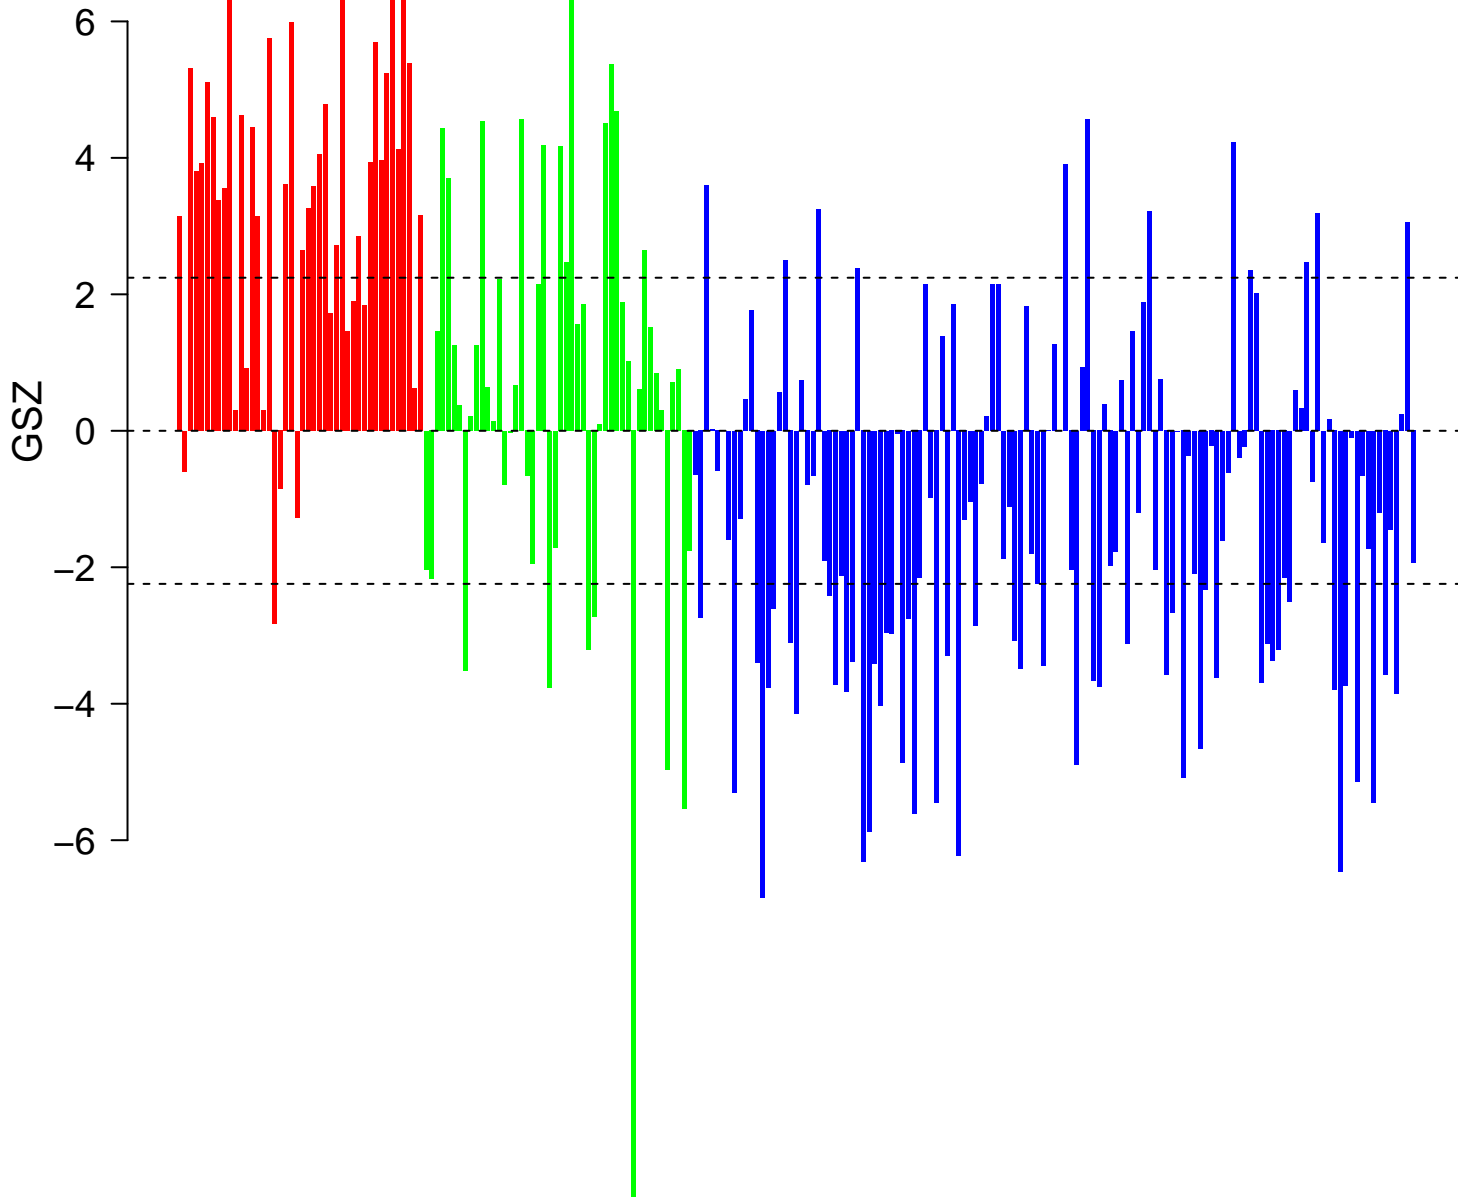

REACTOME_3_UTR_MEDIATED_TRANSLATIONAL_REGULATION

REACTOME_3_UTR_MEDIATED_TRANSLATIONAL_REGULATION

■ on
■ -
□ off

REACTOME_3_UTR_MEDIATED_TRANSLATIONAL_REGULATION