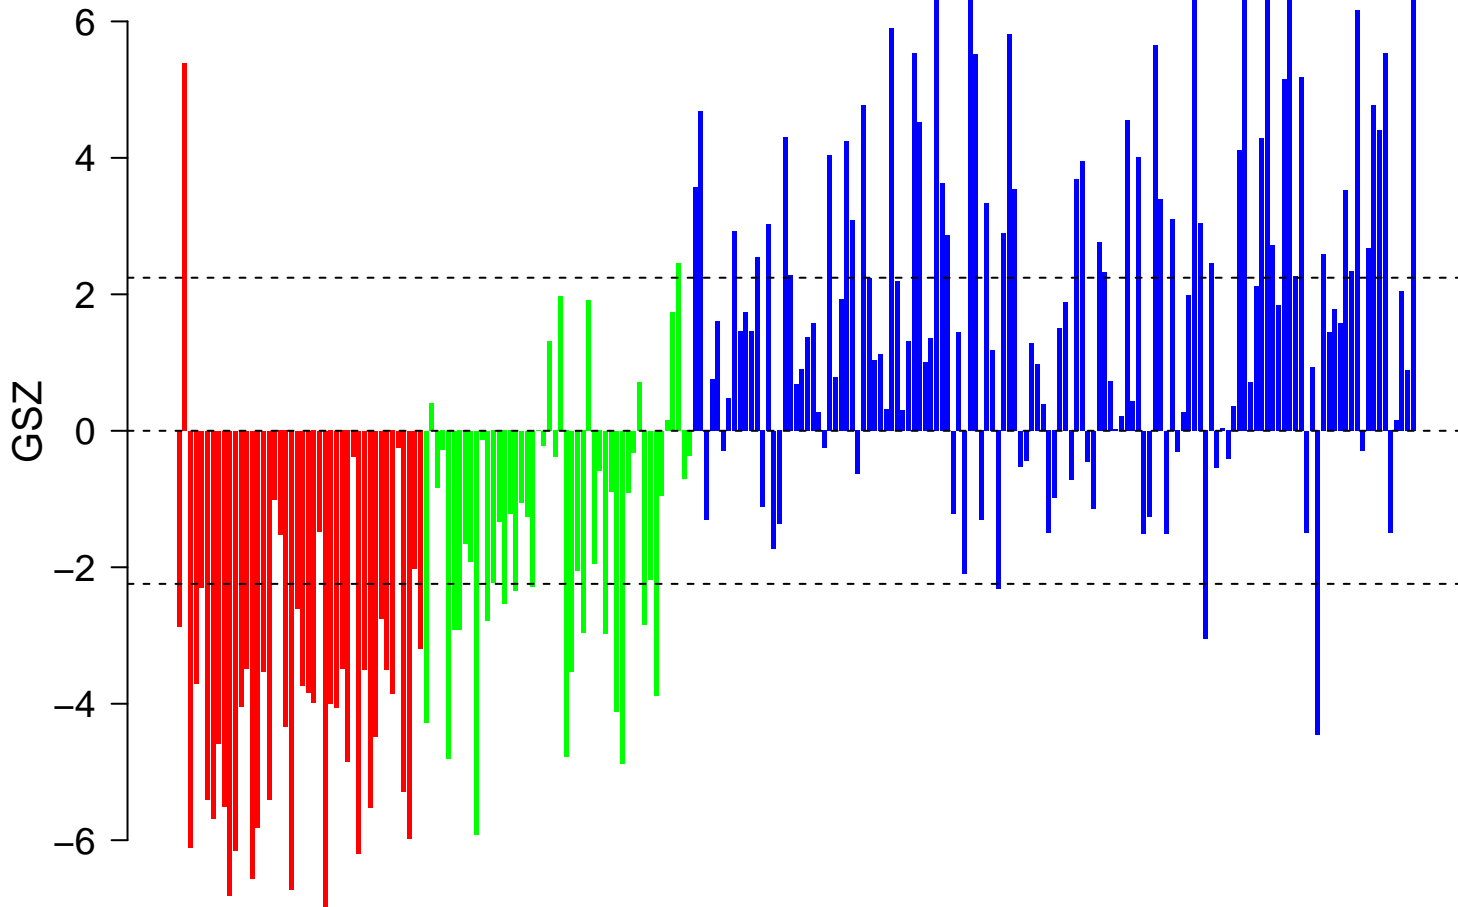

# RASHI\_RESPONSE\_TO\_IONIZING\_RADIATION\_2

# RASHI\_RESPONSE\_TO\_IONIZING\_RADIATION\_2

■ on  
■ -  
□ off