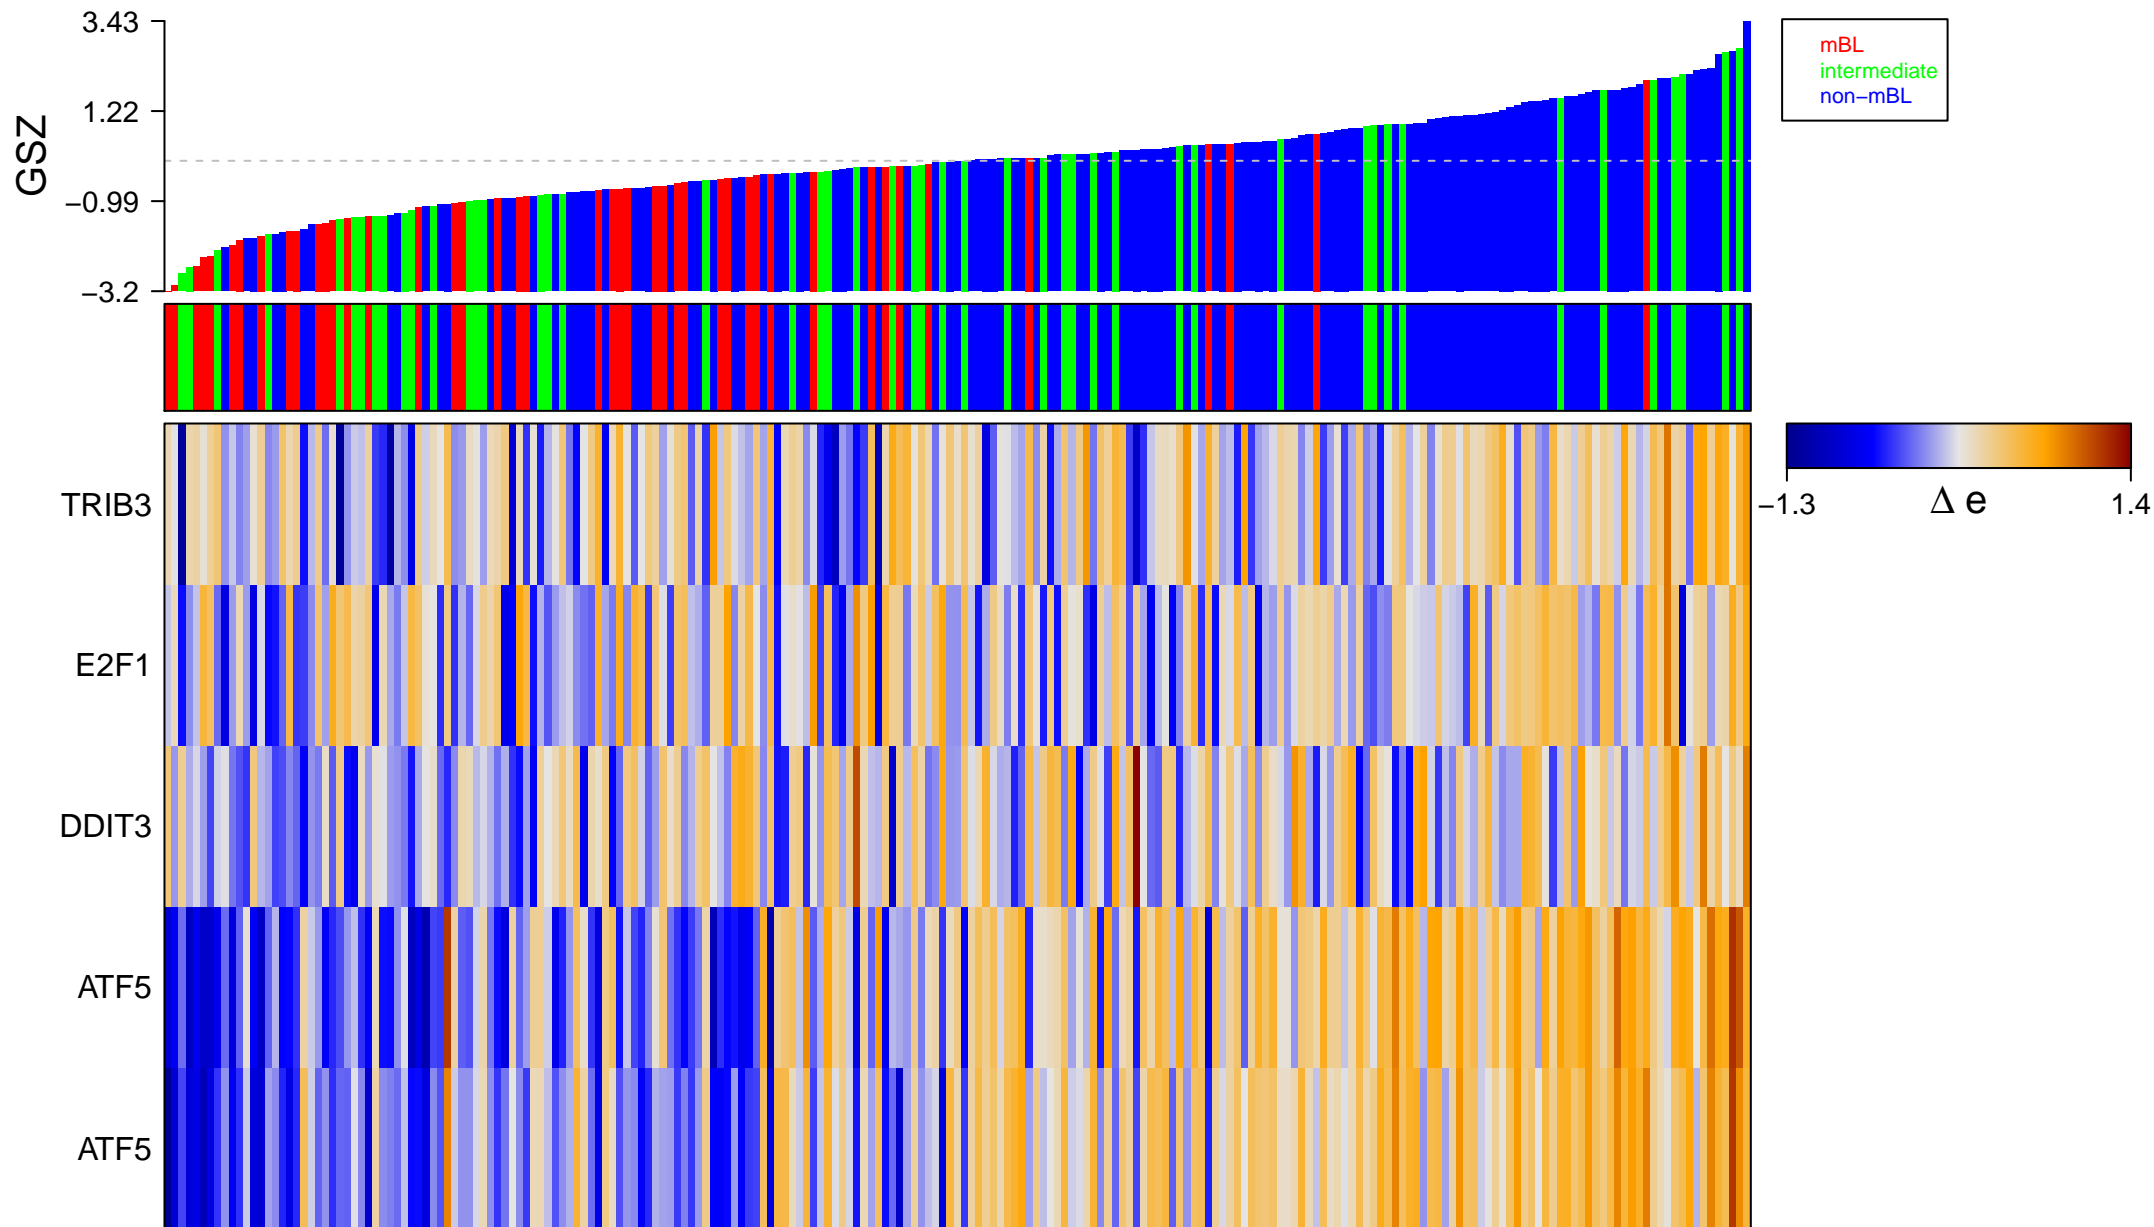

# RAMJAUN\_APOPTOSIS\_BY\_TGFB1\_VIA\_MAPK1\_DN